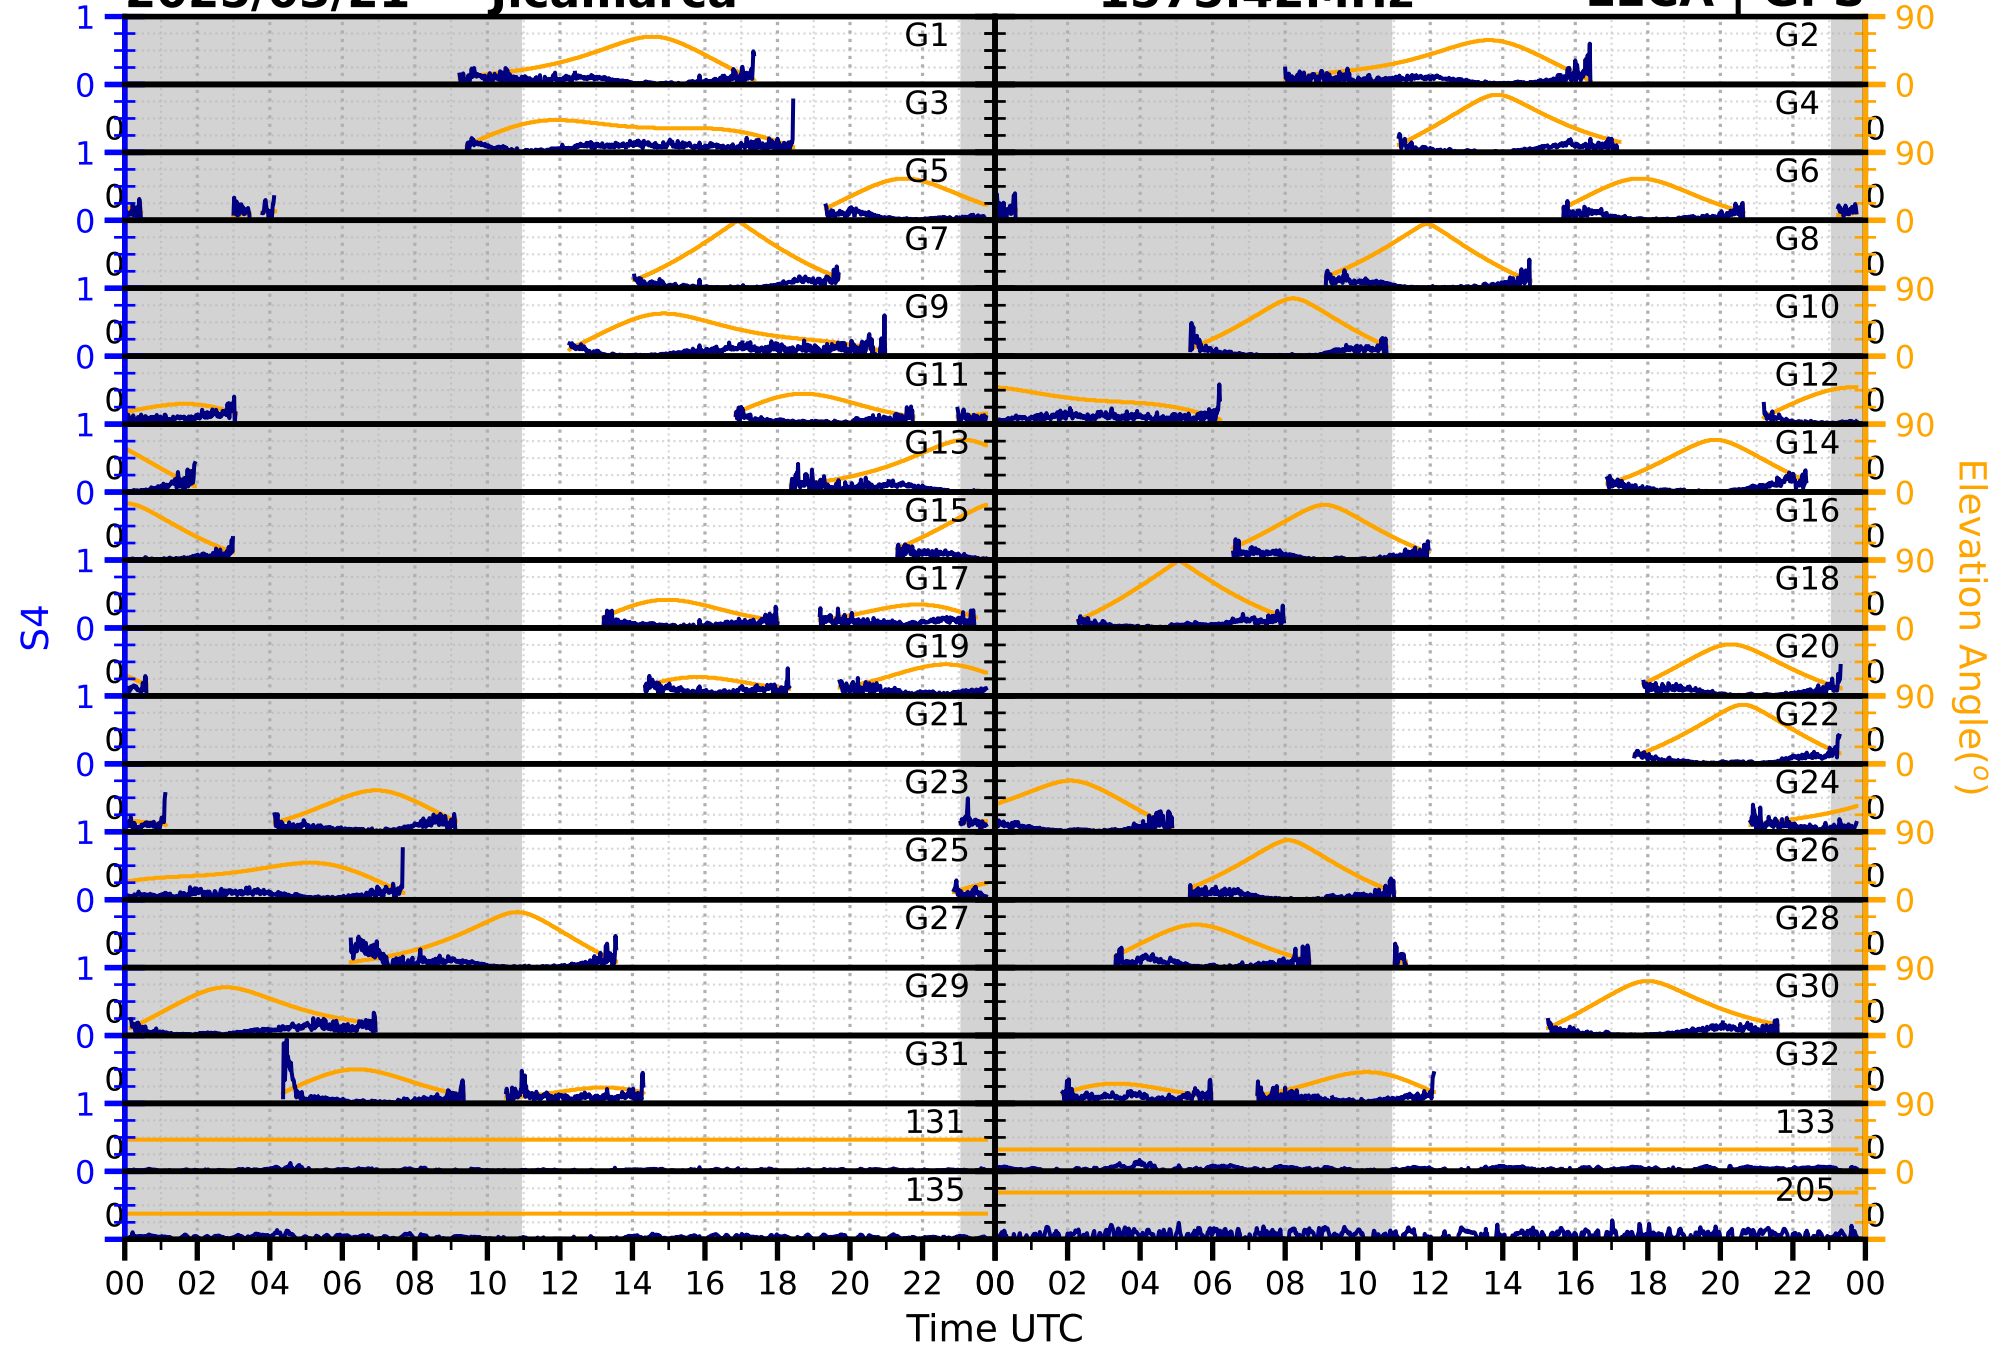

2025/03/21

Jicamarca

S4

1575.42MHz

L1CA | GPS