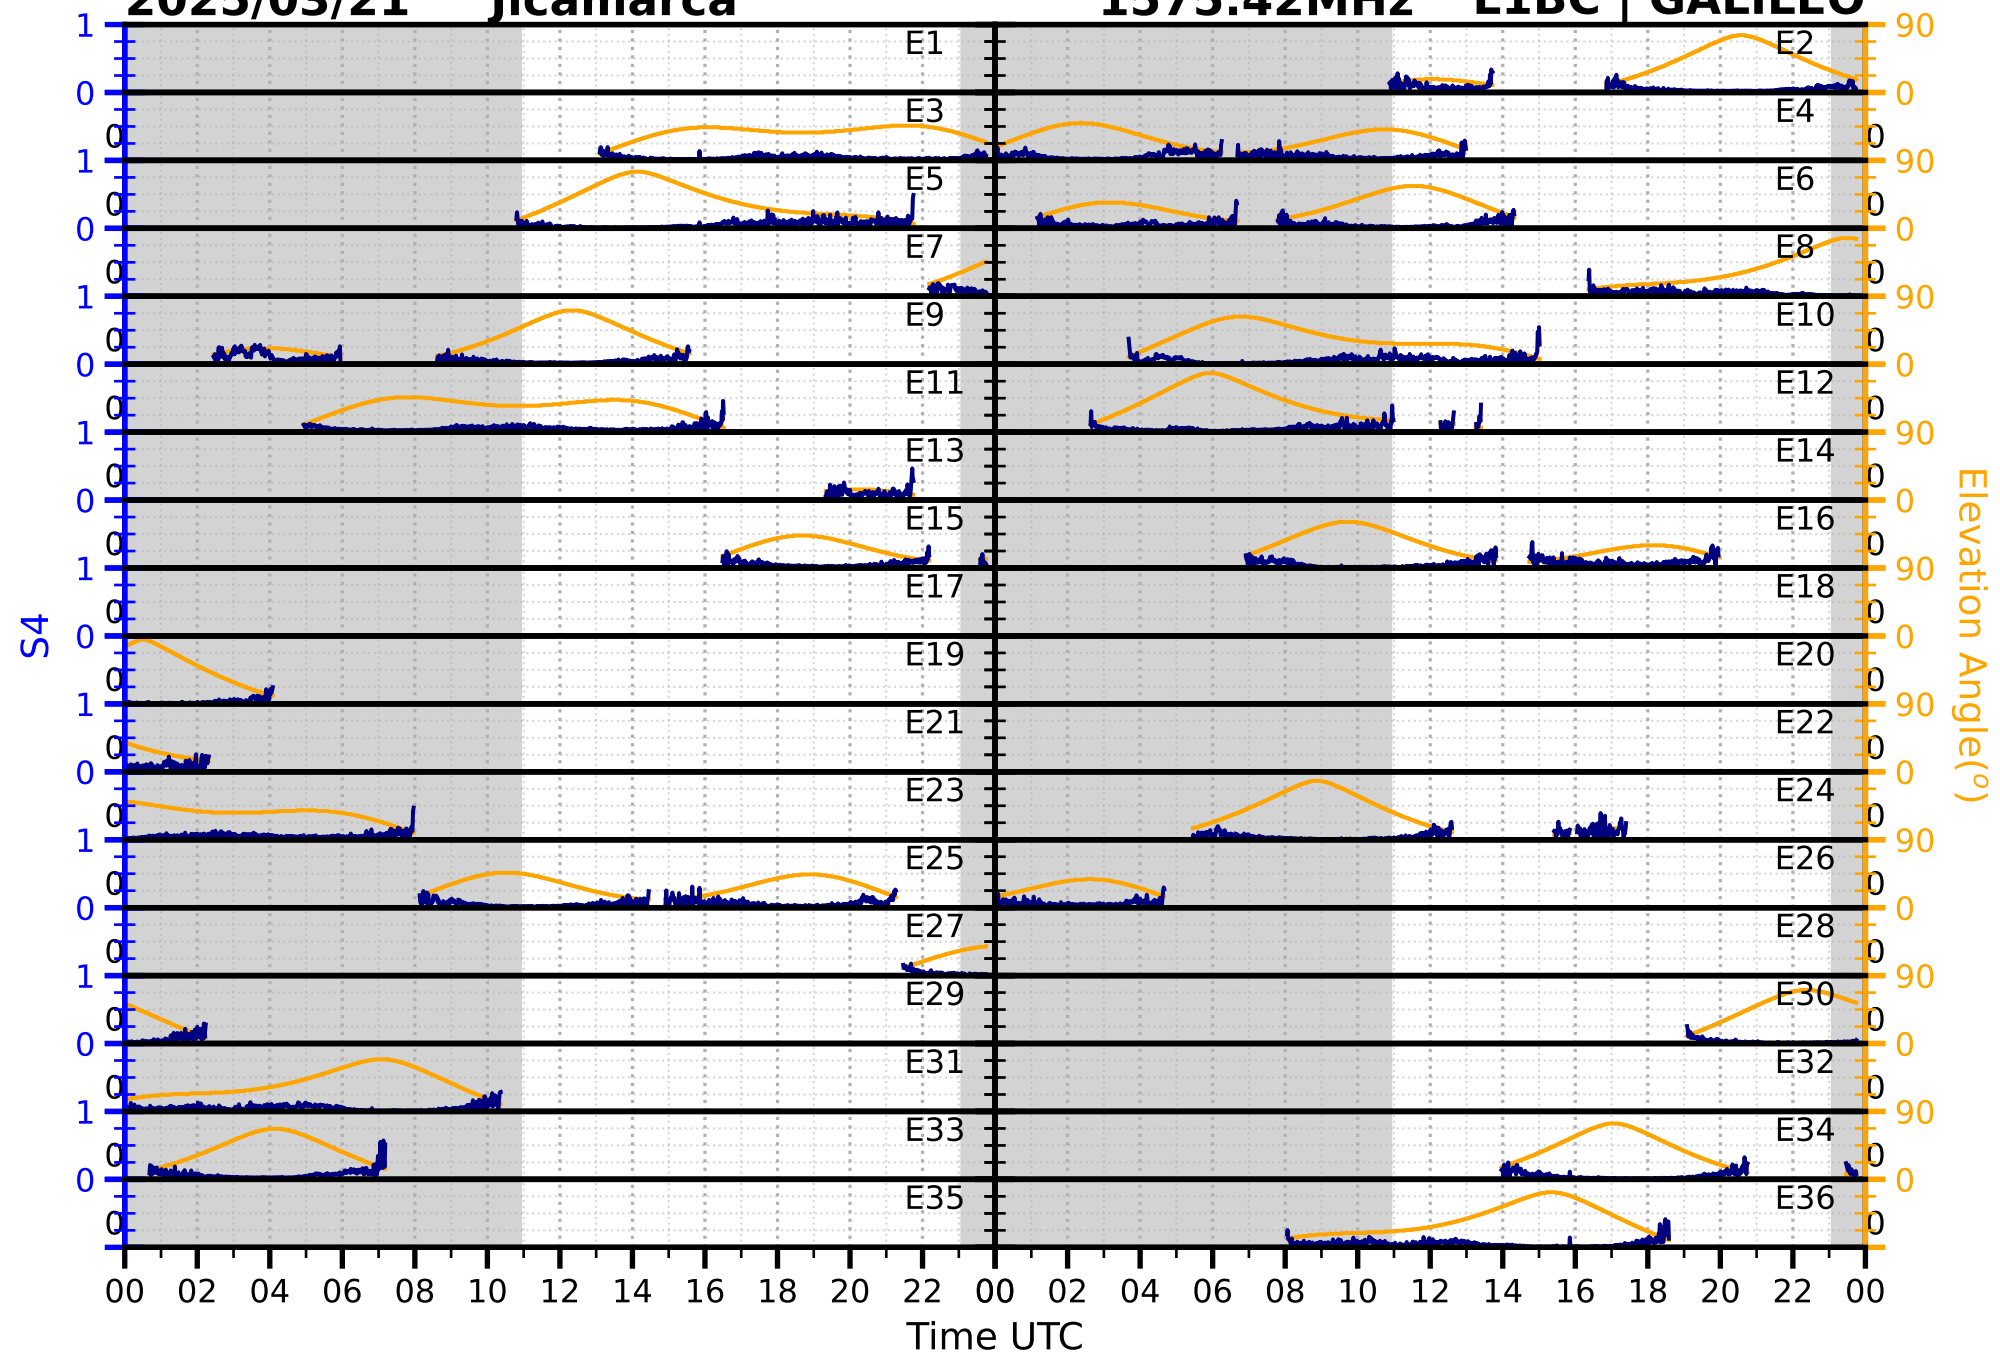

1575.42MHz

L1BC | GALILEO

2025/03/21 Jicamarca S4 1602MHz L1CA | GLONASS