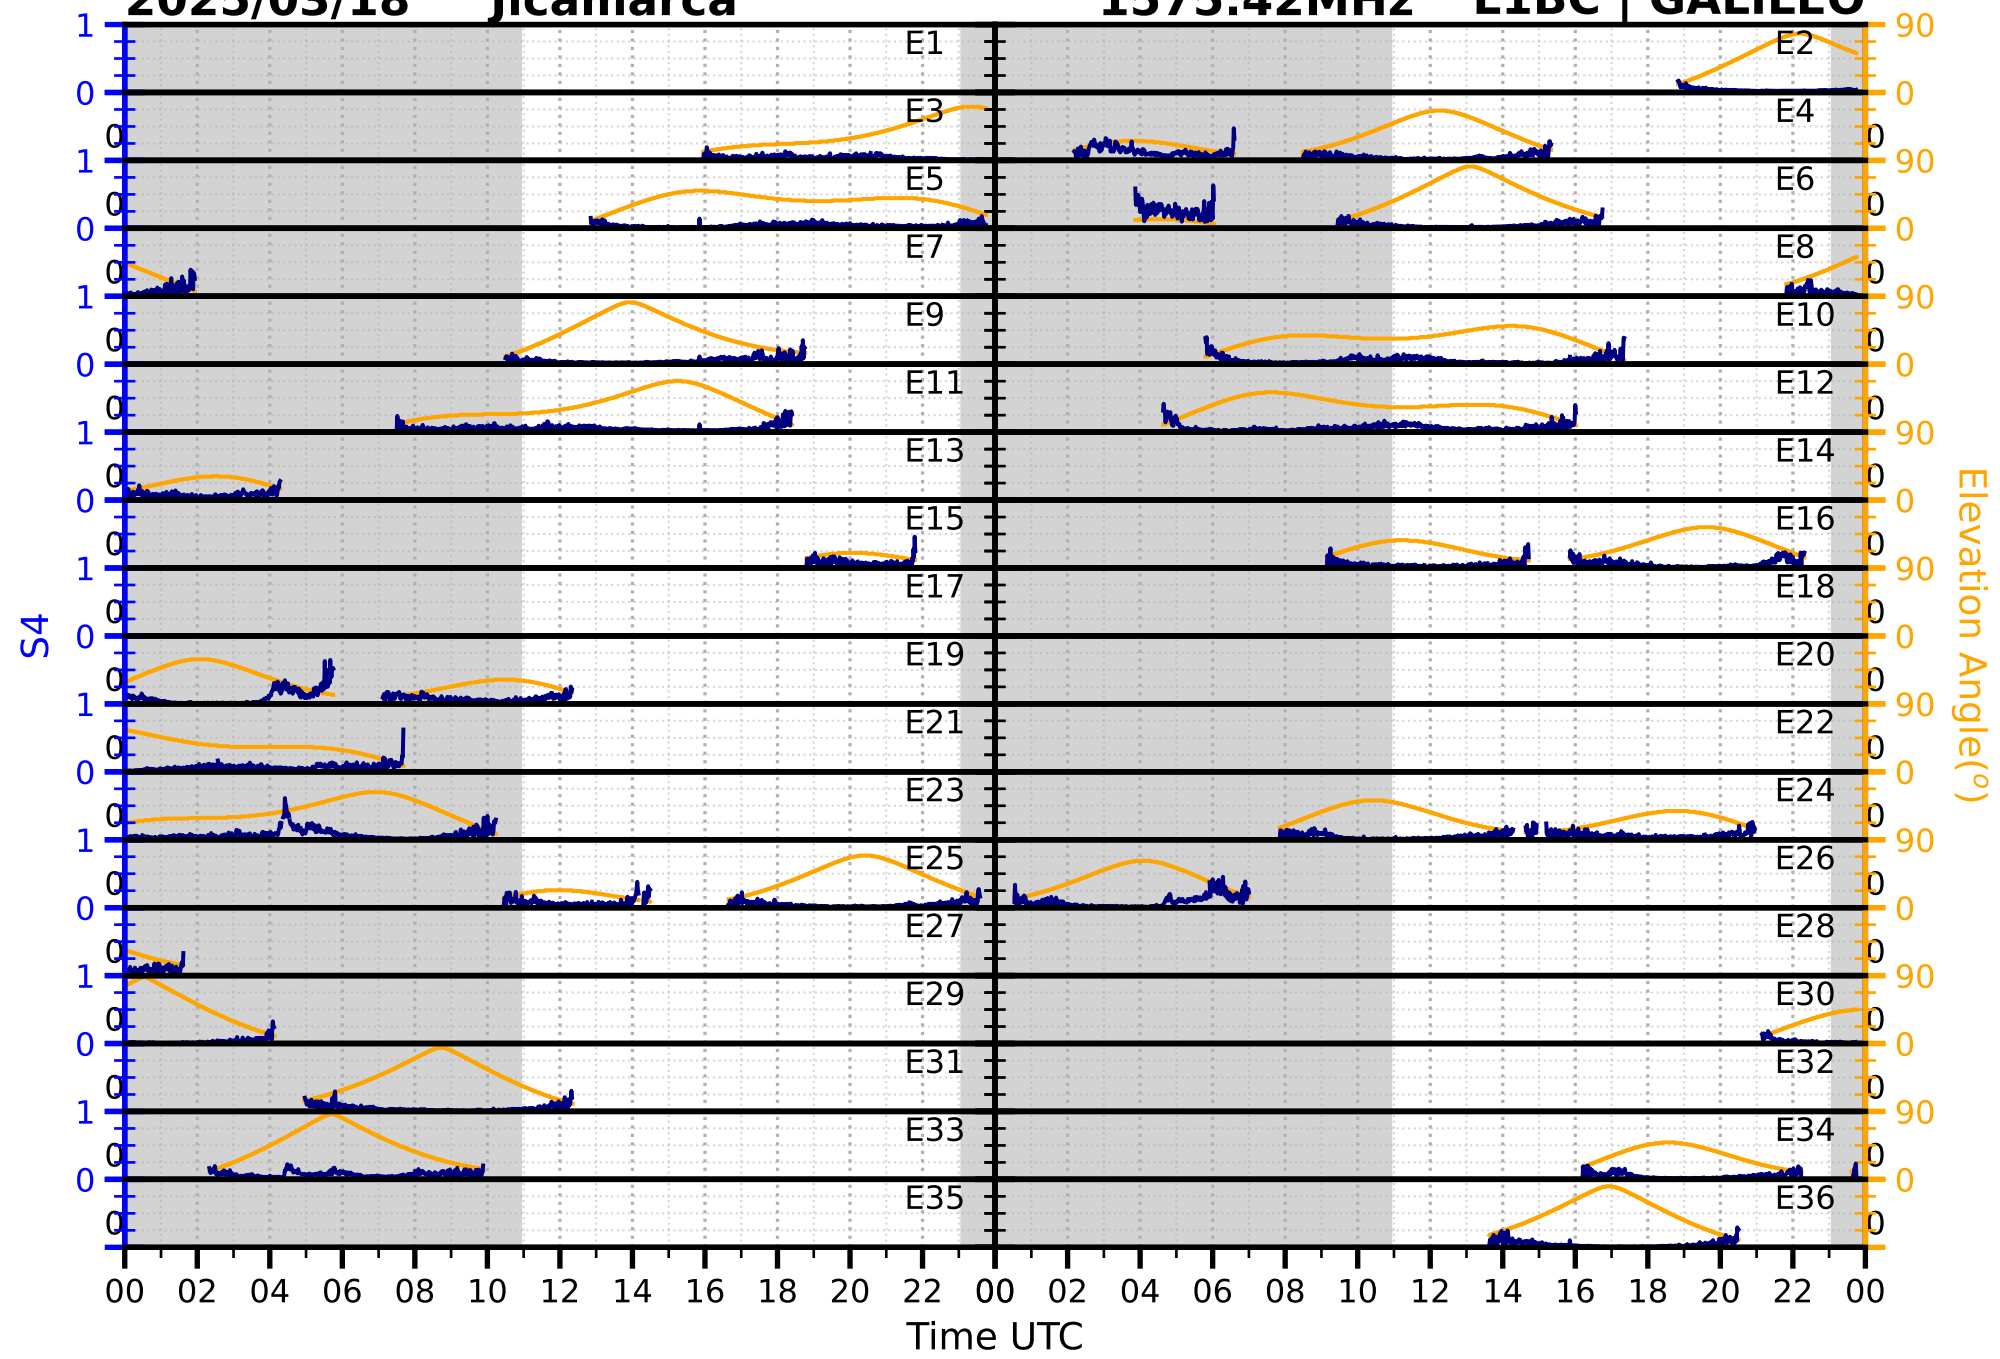

1575.42MHz

L1BC | GALILEO

2025/03/18

Jicamarca

S4

1602MHz

L1CA | GLONASS