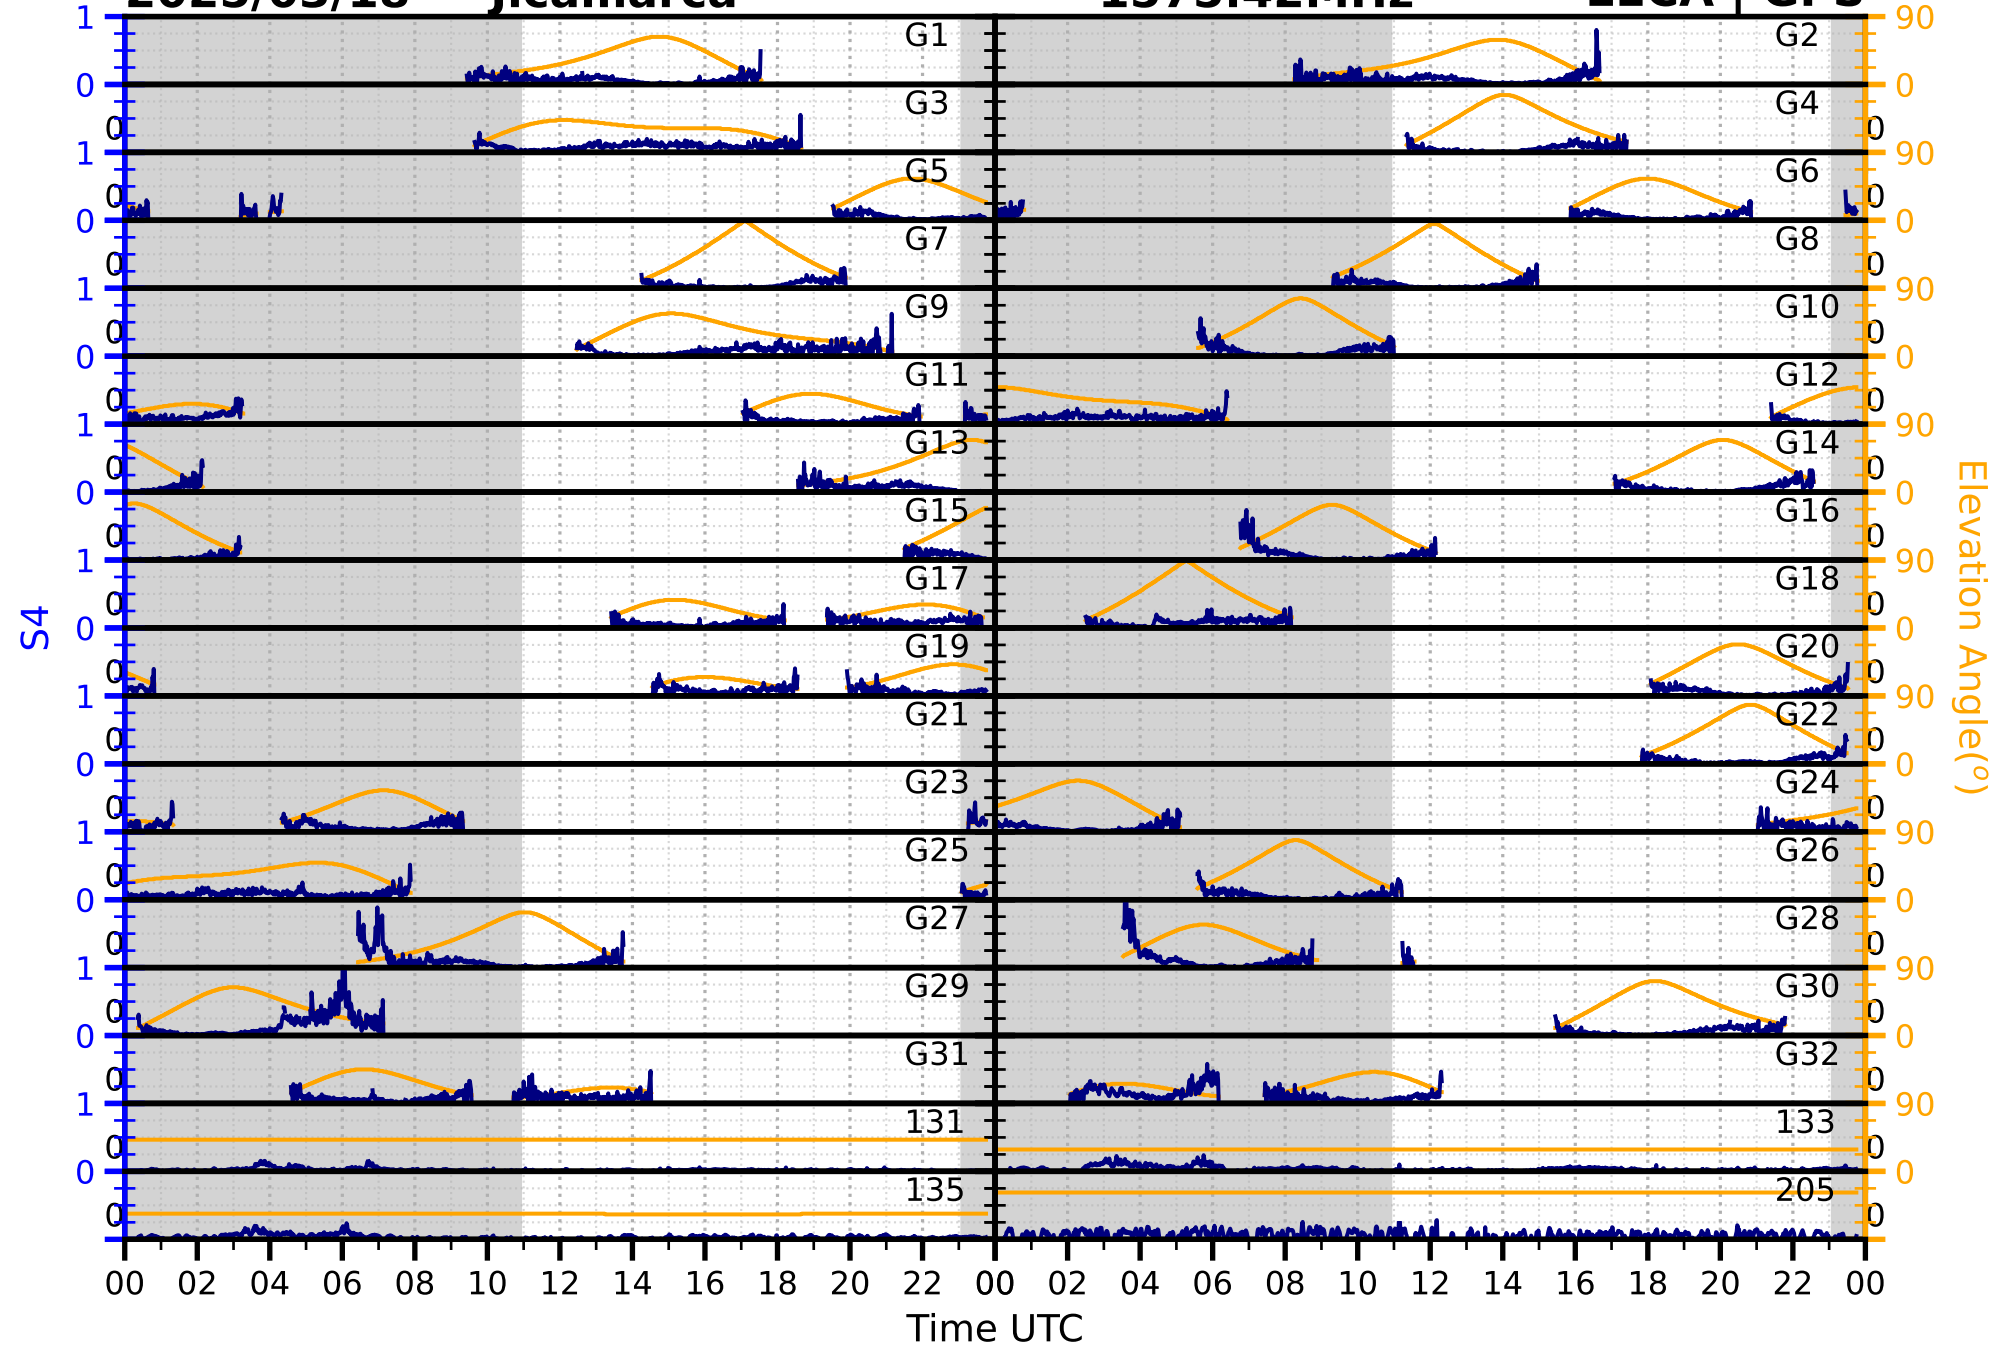

2025/03/18

Jicamarca

S4

1575.42MHz

L1CA | GPS