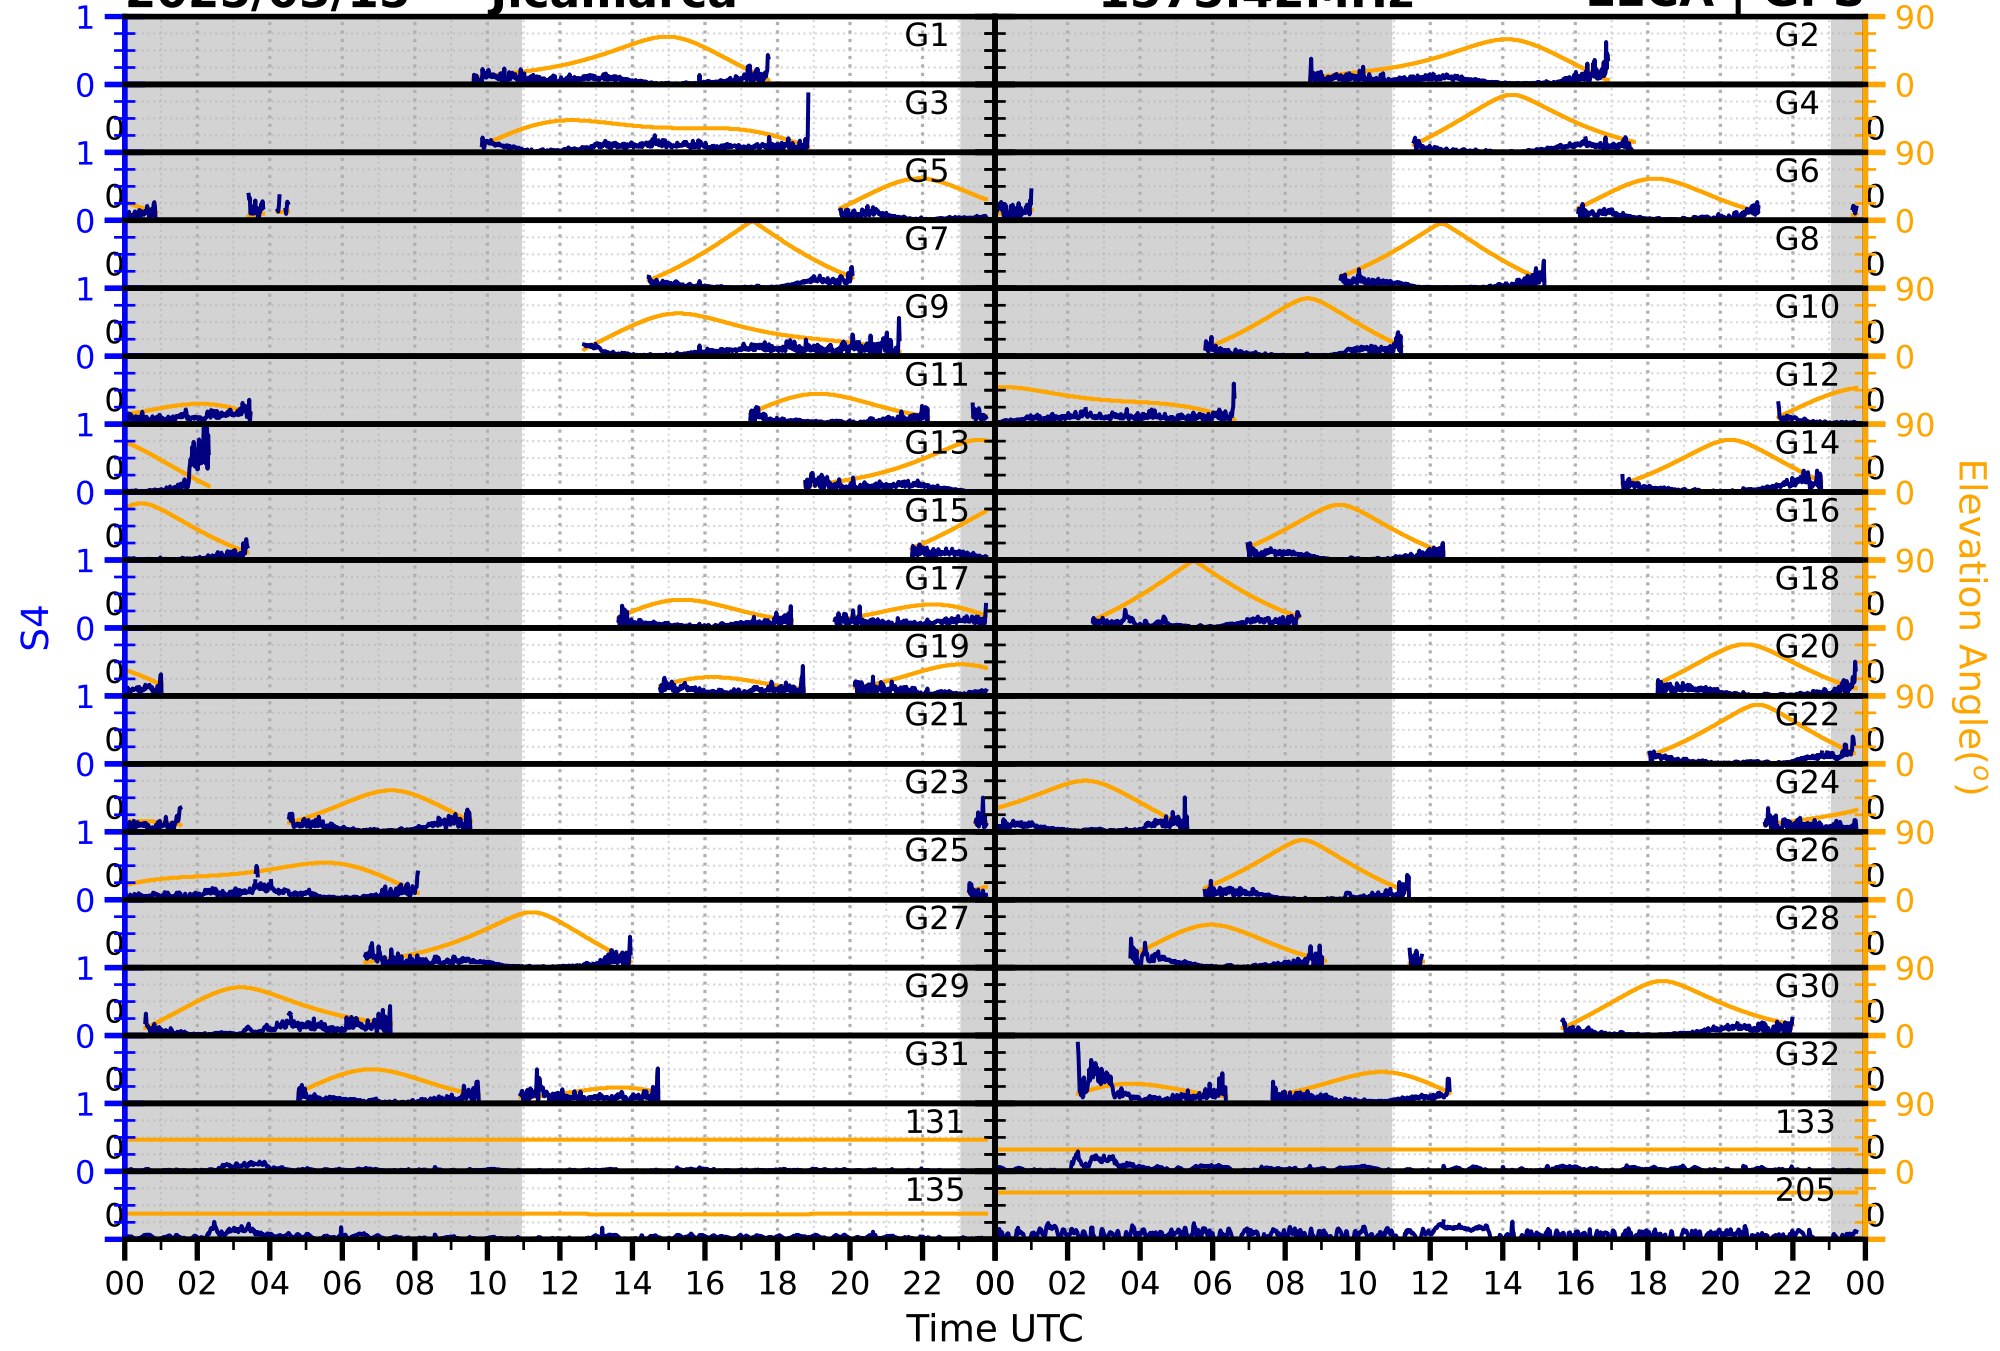

2025/03/15

Jicamarca

S4

1575.42MHz

L1CA | GPS