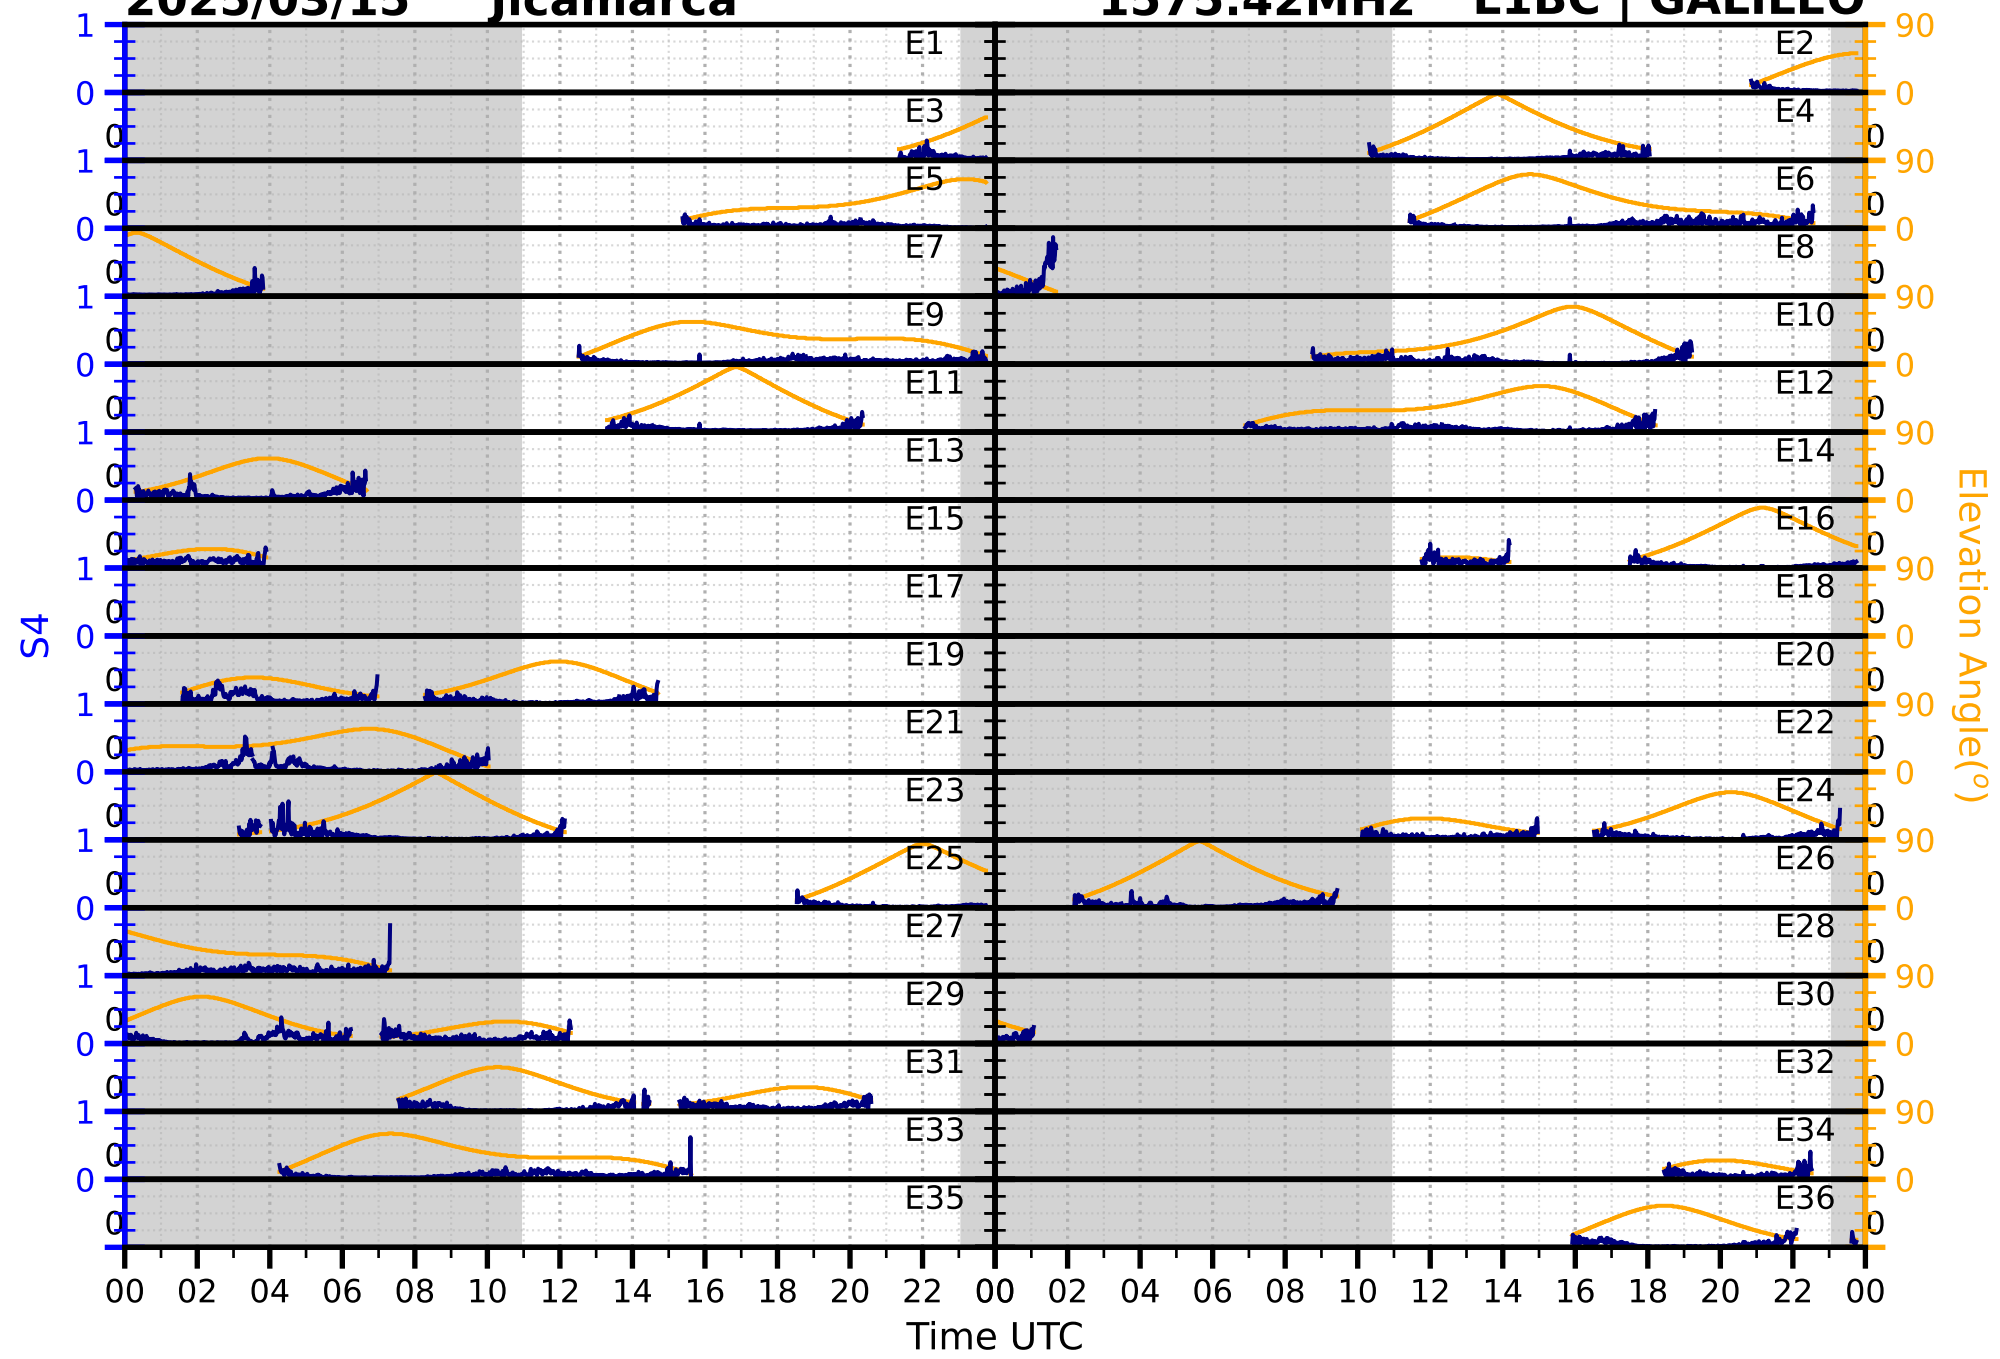

1575.42MHz

L1BC | GALILEO

2025/03/15 Jicamarca S4 1602MHz L1CA | GLONASS