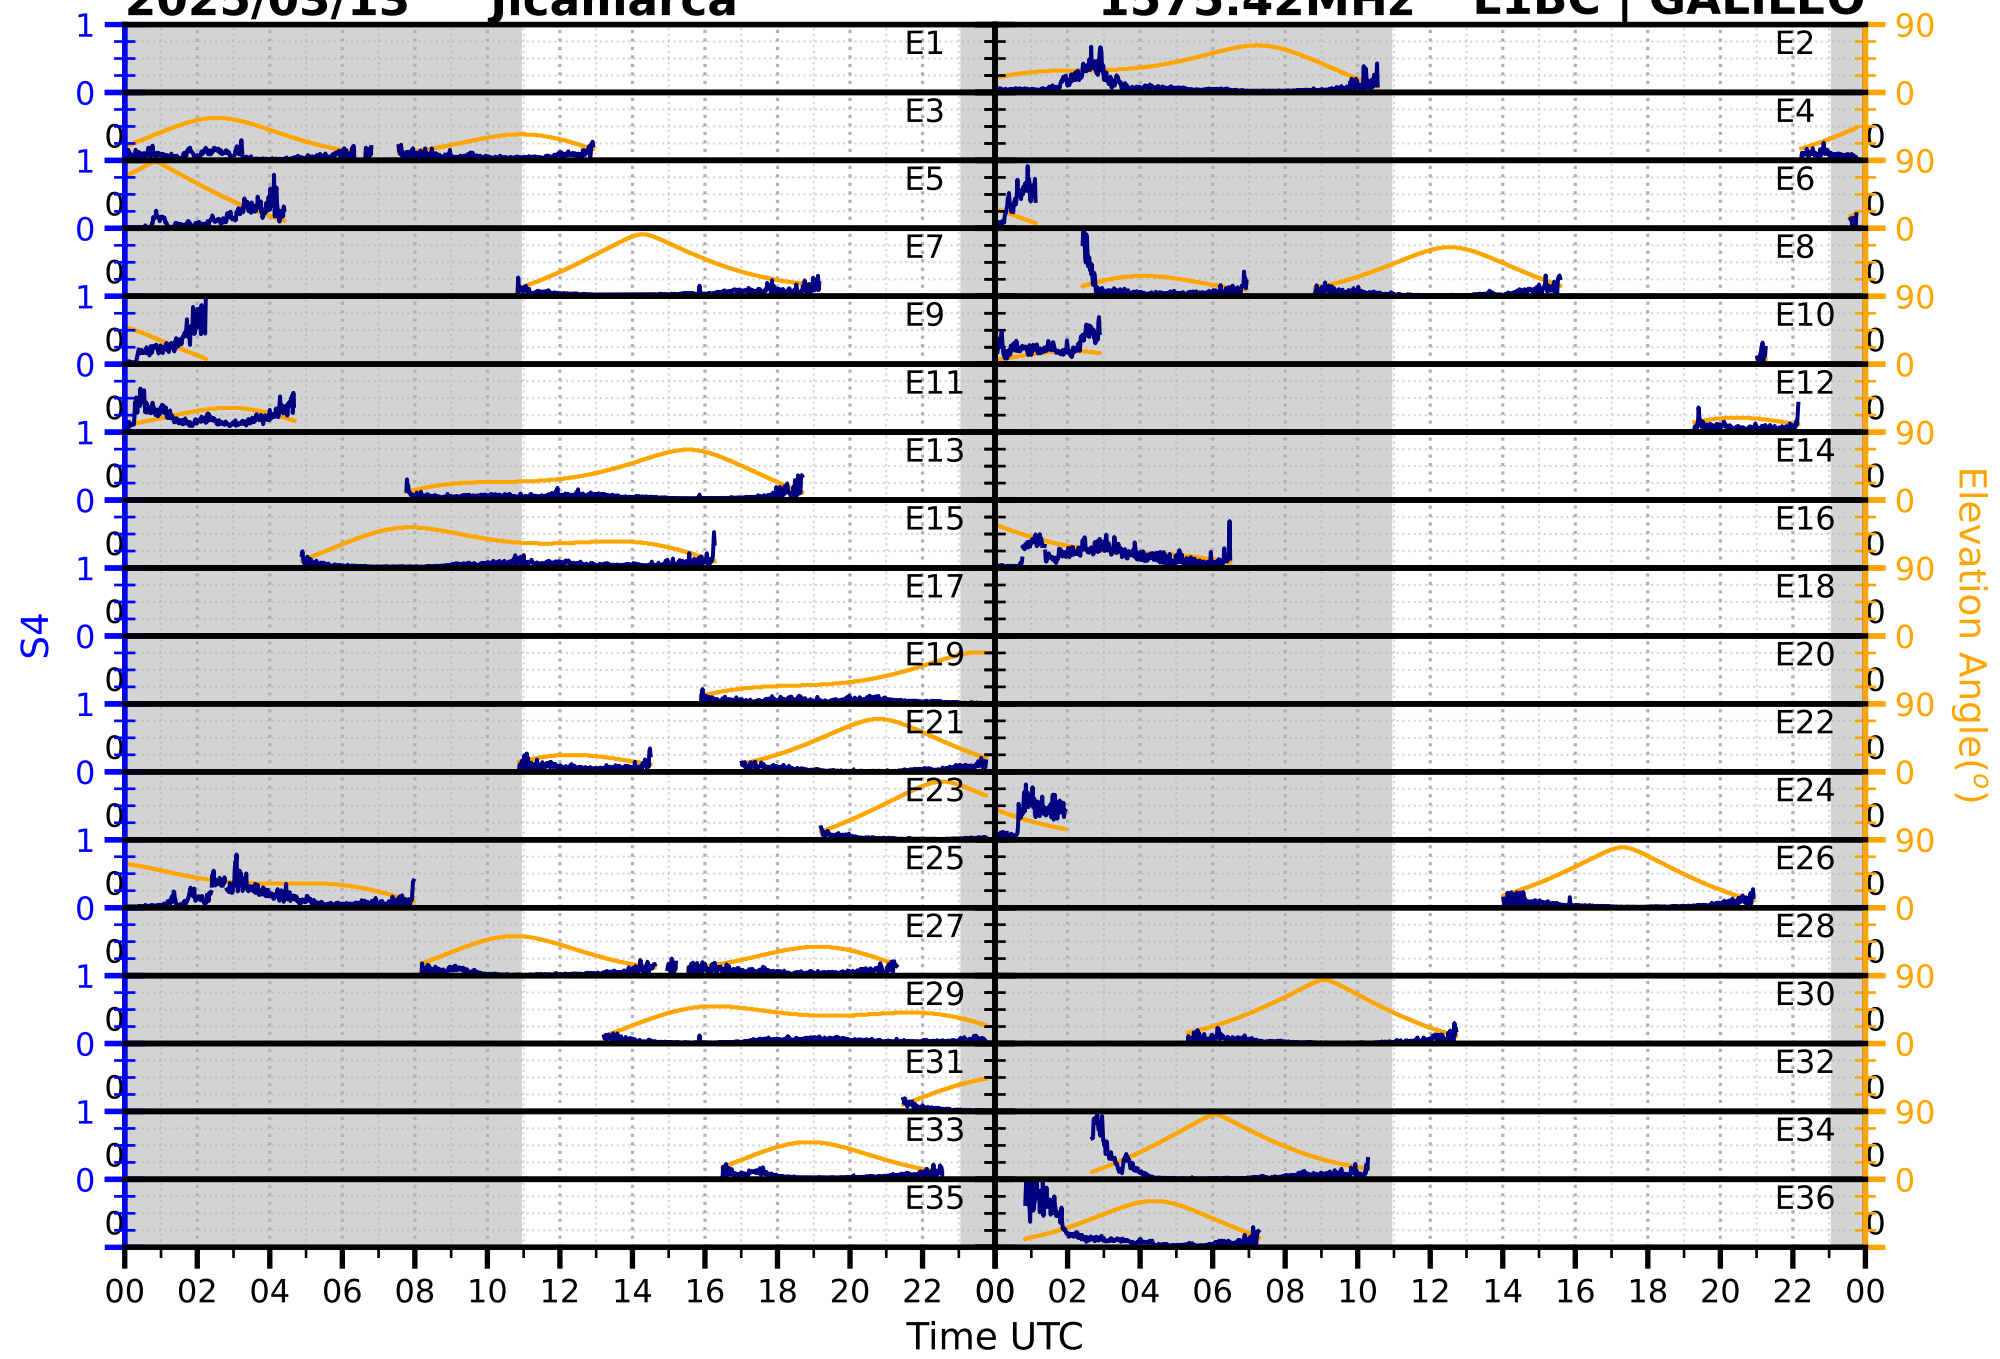

1575.42MHz

L1BC | GALILEO

2025/03/13

Jicamarca

S4

1602MHz

L1CA | GLONASS