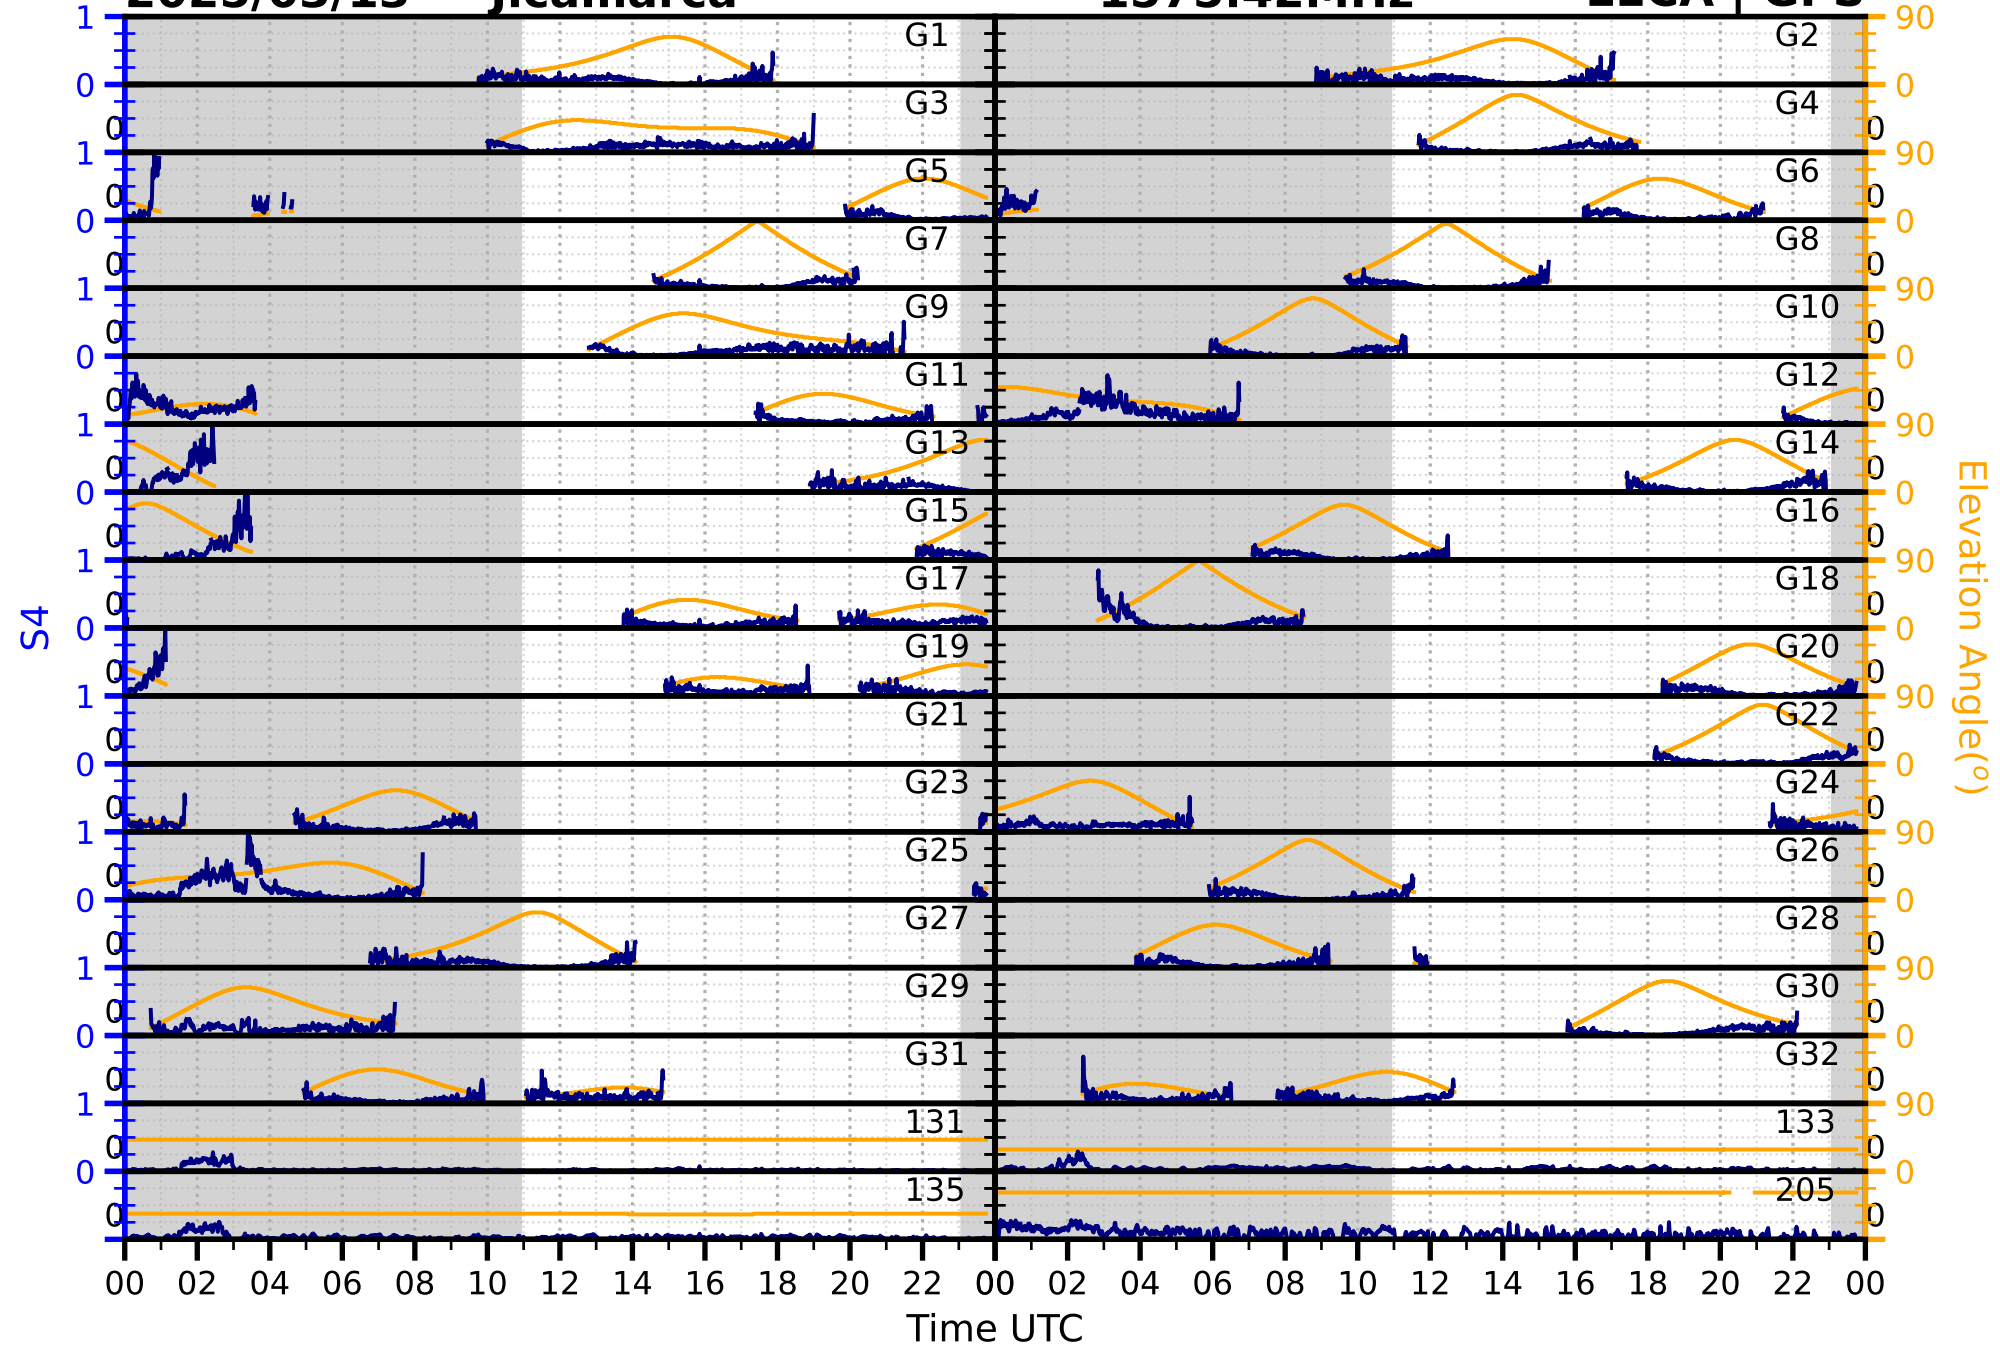

2025/03/13

Jicamarca

S4

1575.42MHz

L1CA | GPS