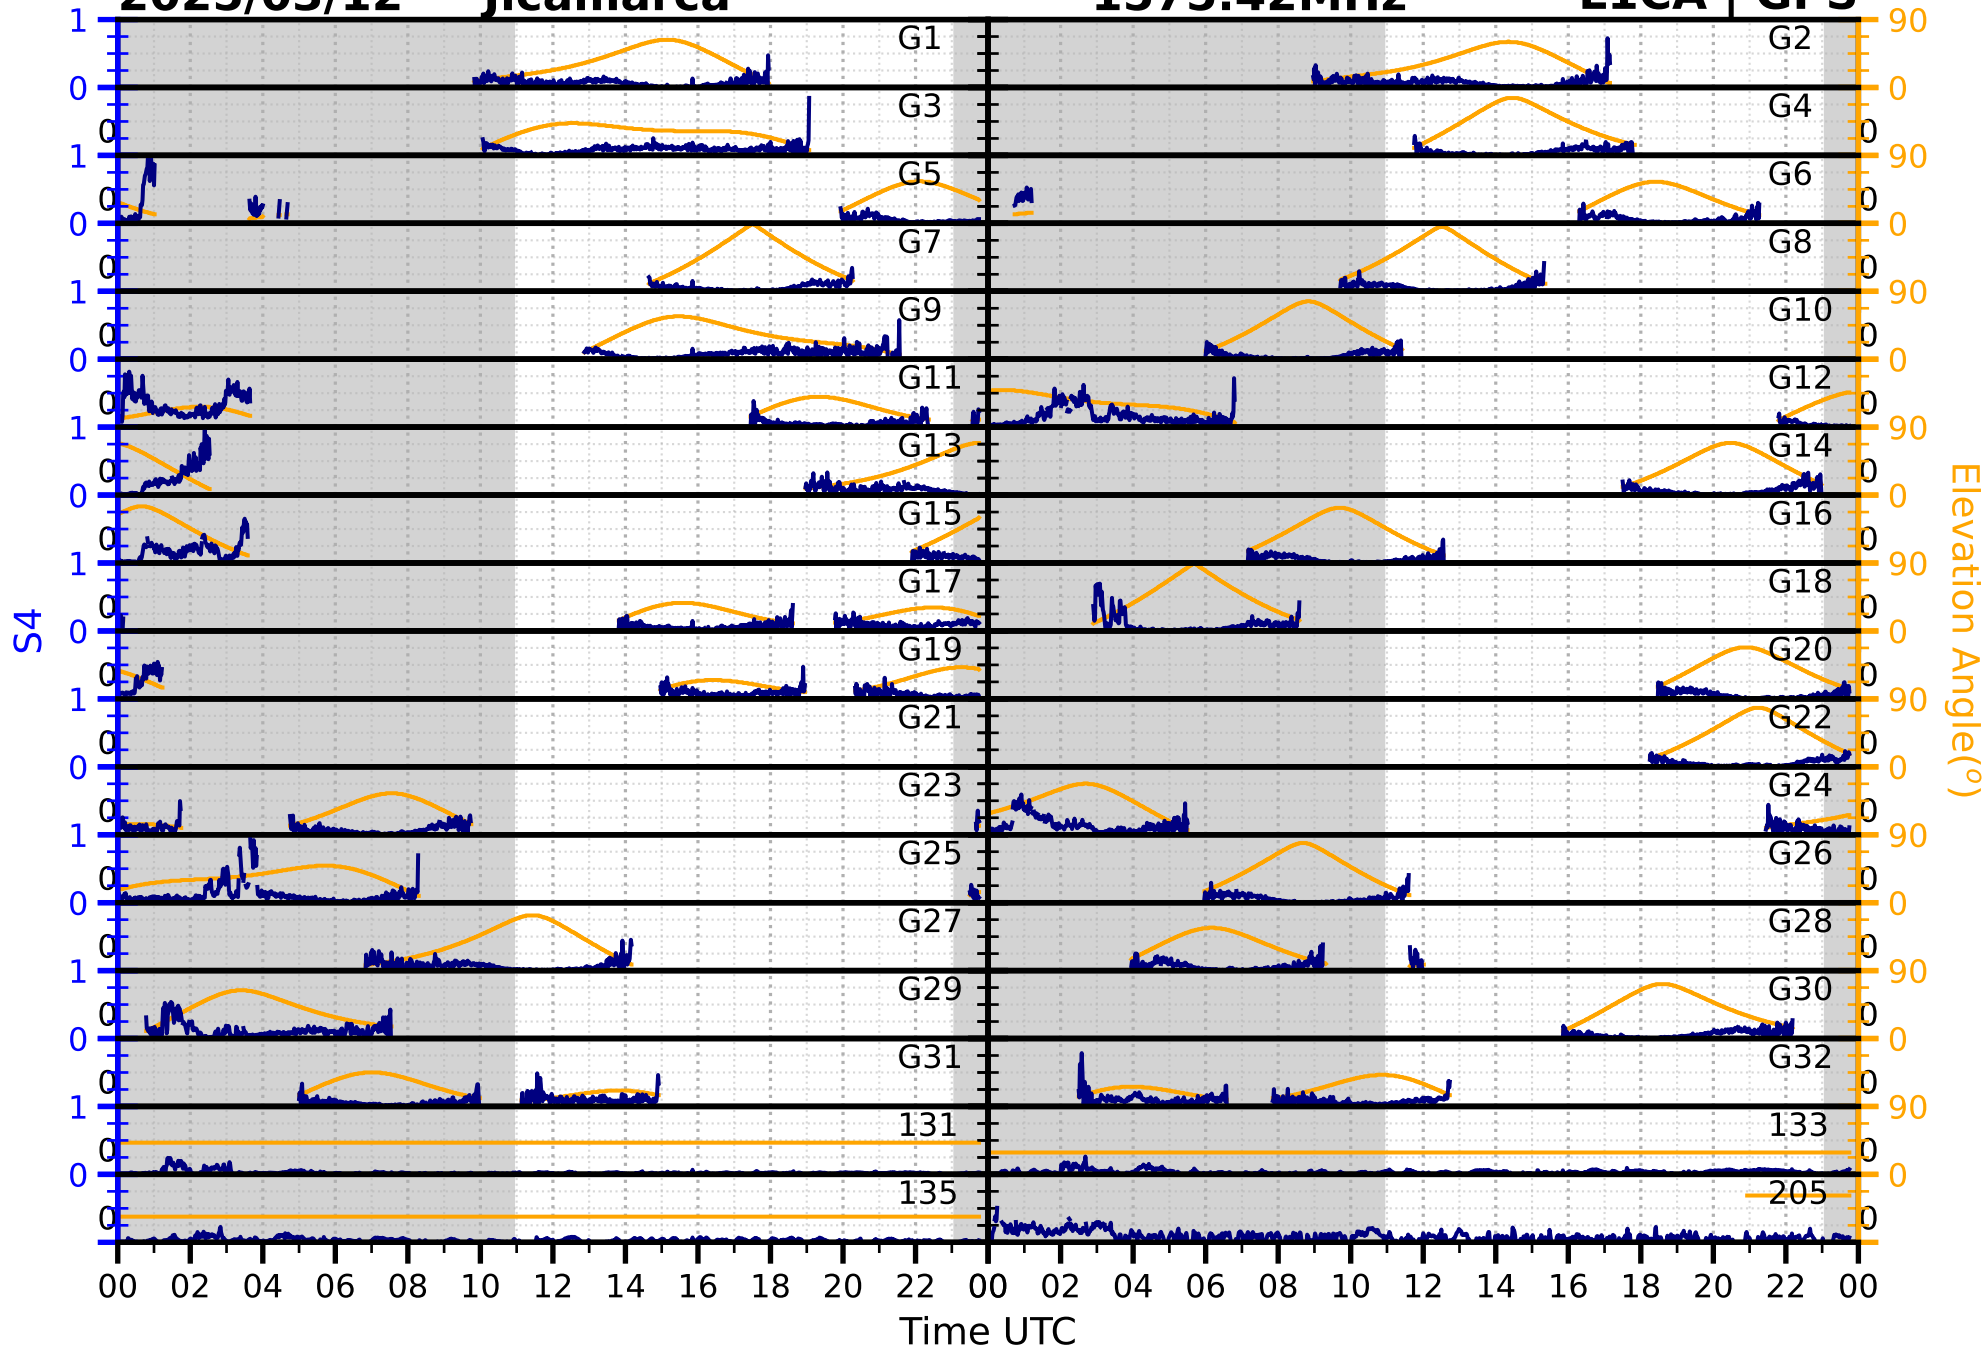

2025/03/12

Jicamarca

S4

1575.42MHz

L1CA | GPS