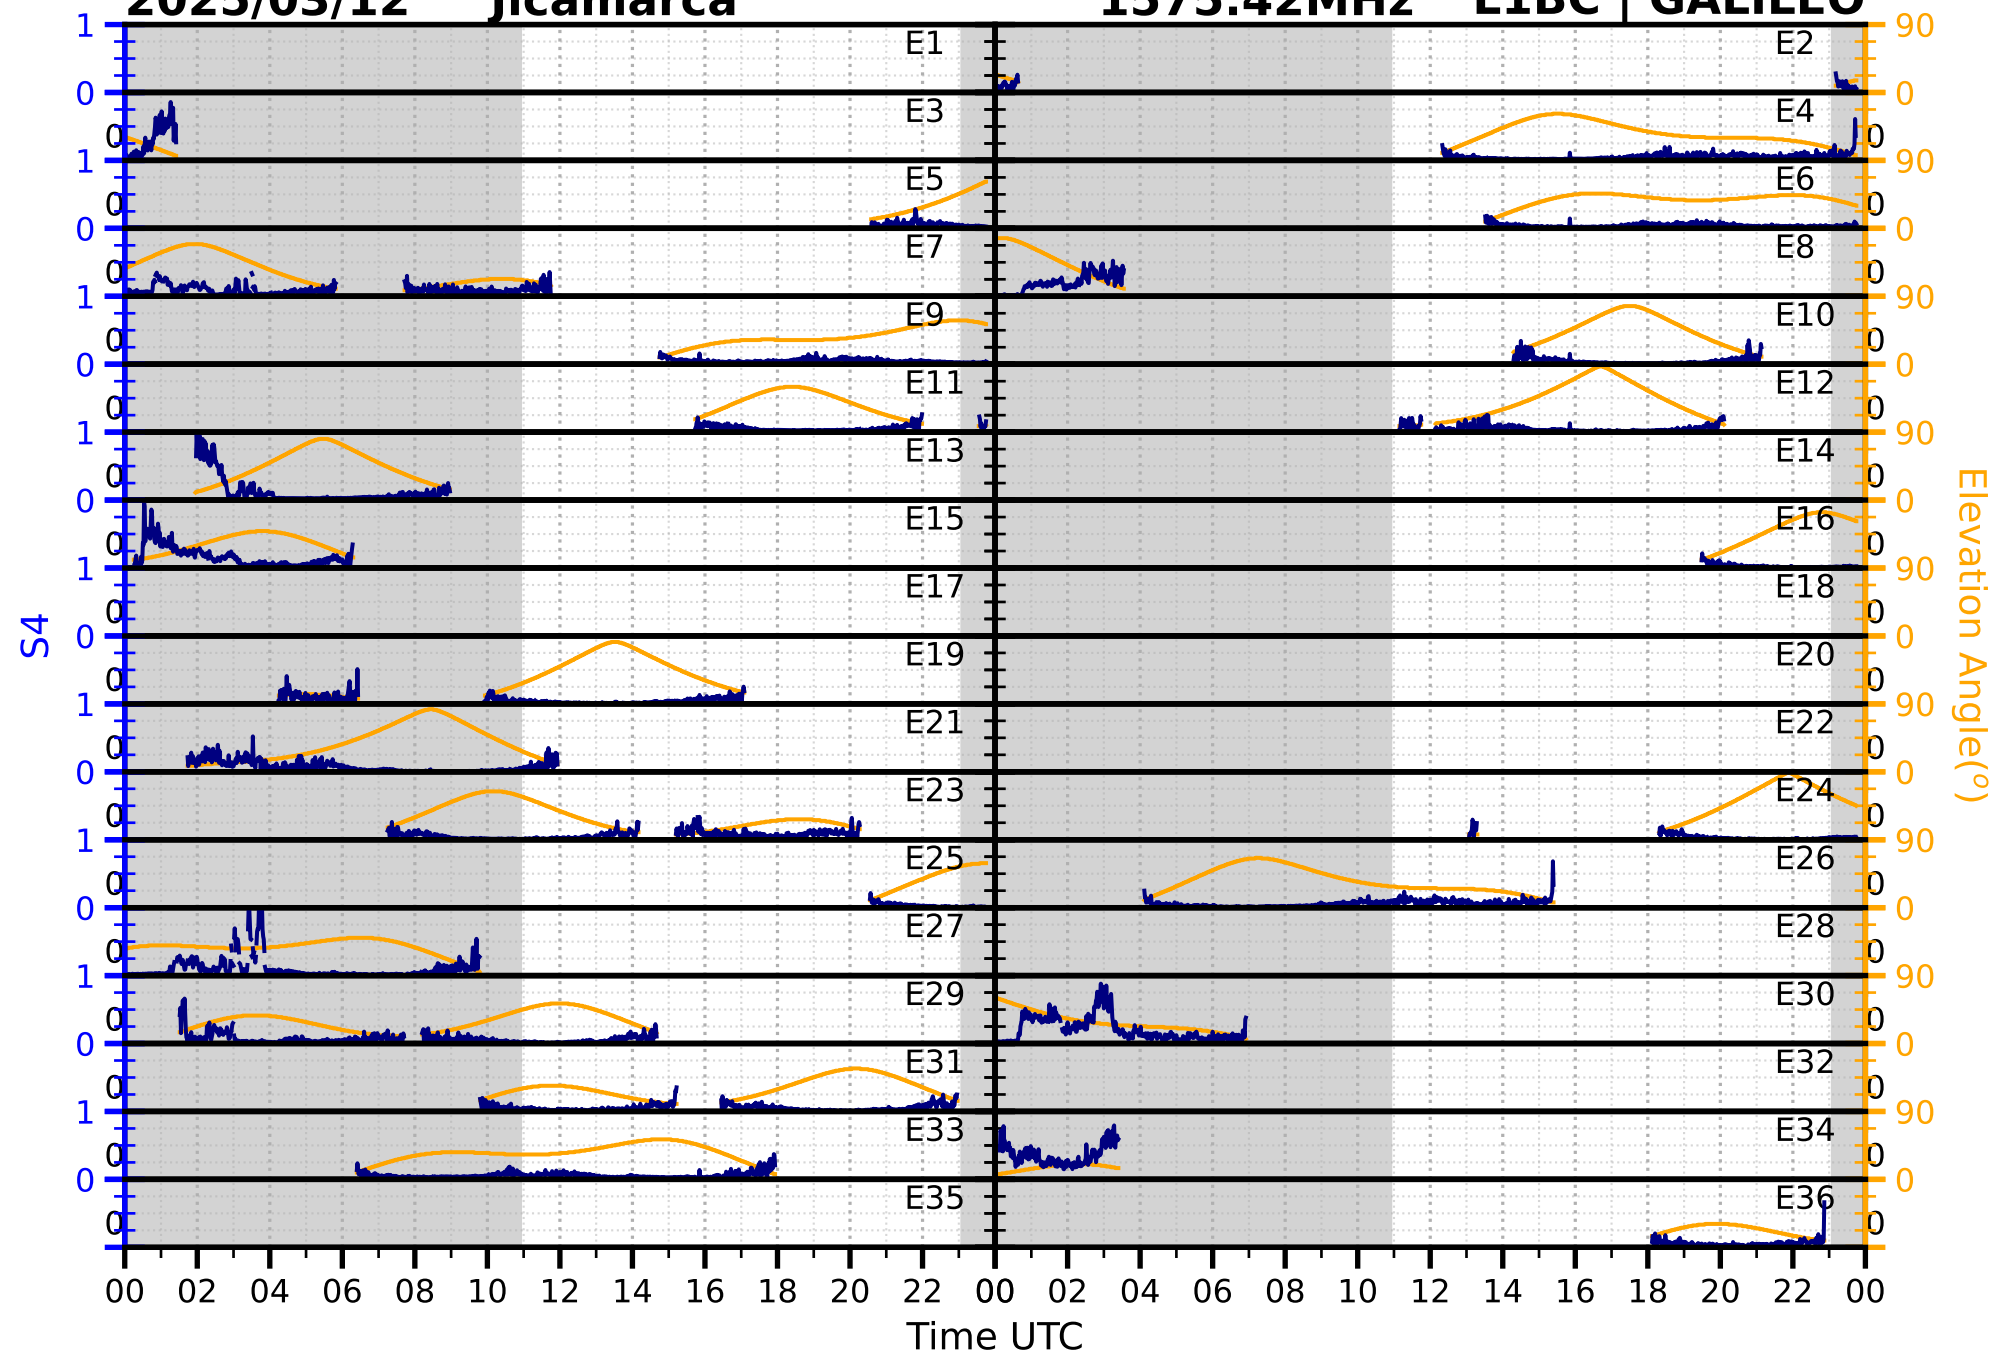

1575.42MHz

L1BC | GALILEO

2025/03/12

Jicamarca

S4

1602MHz

L1CA | GLONASS