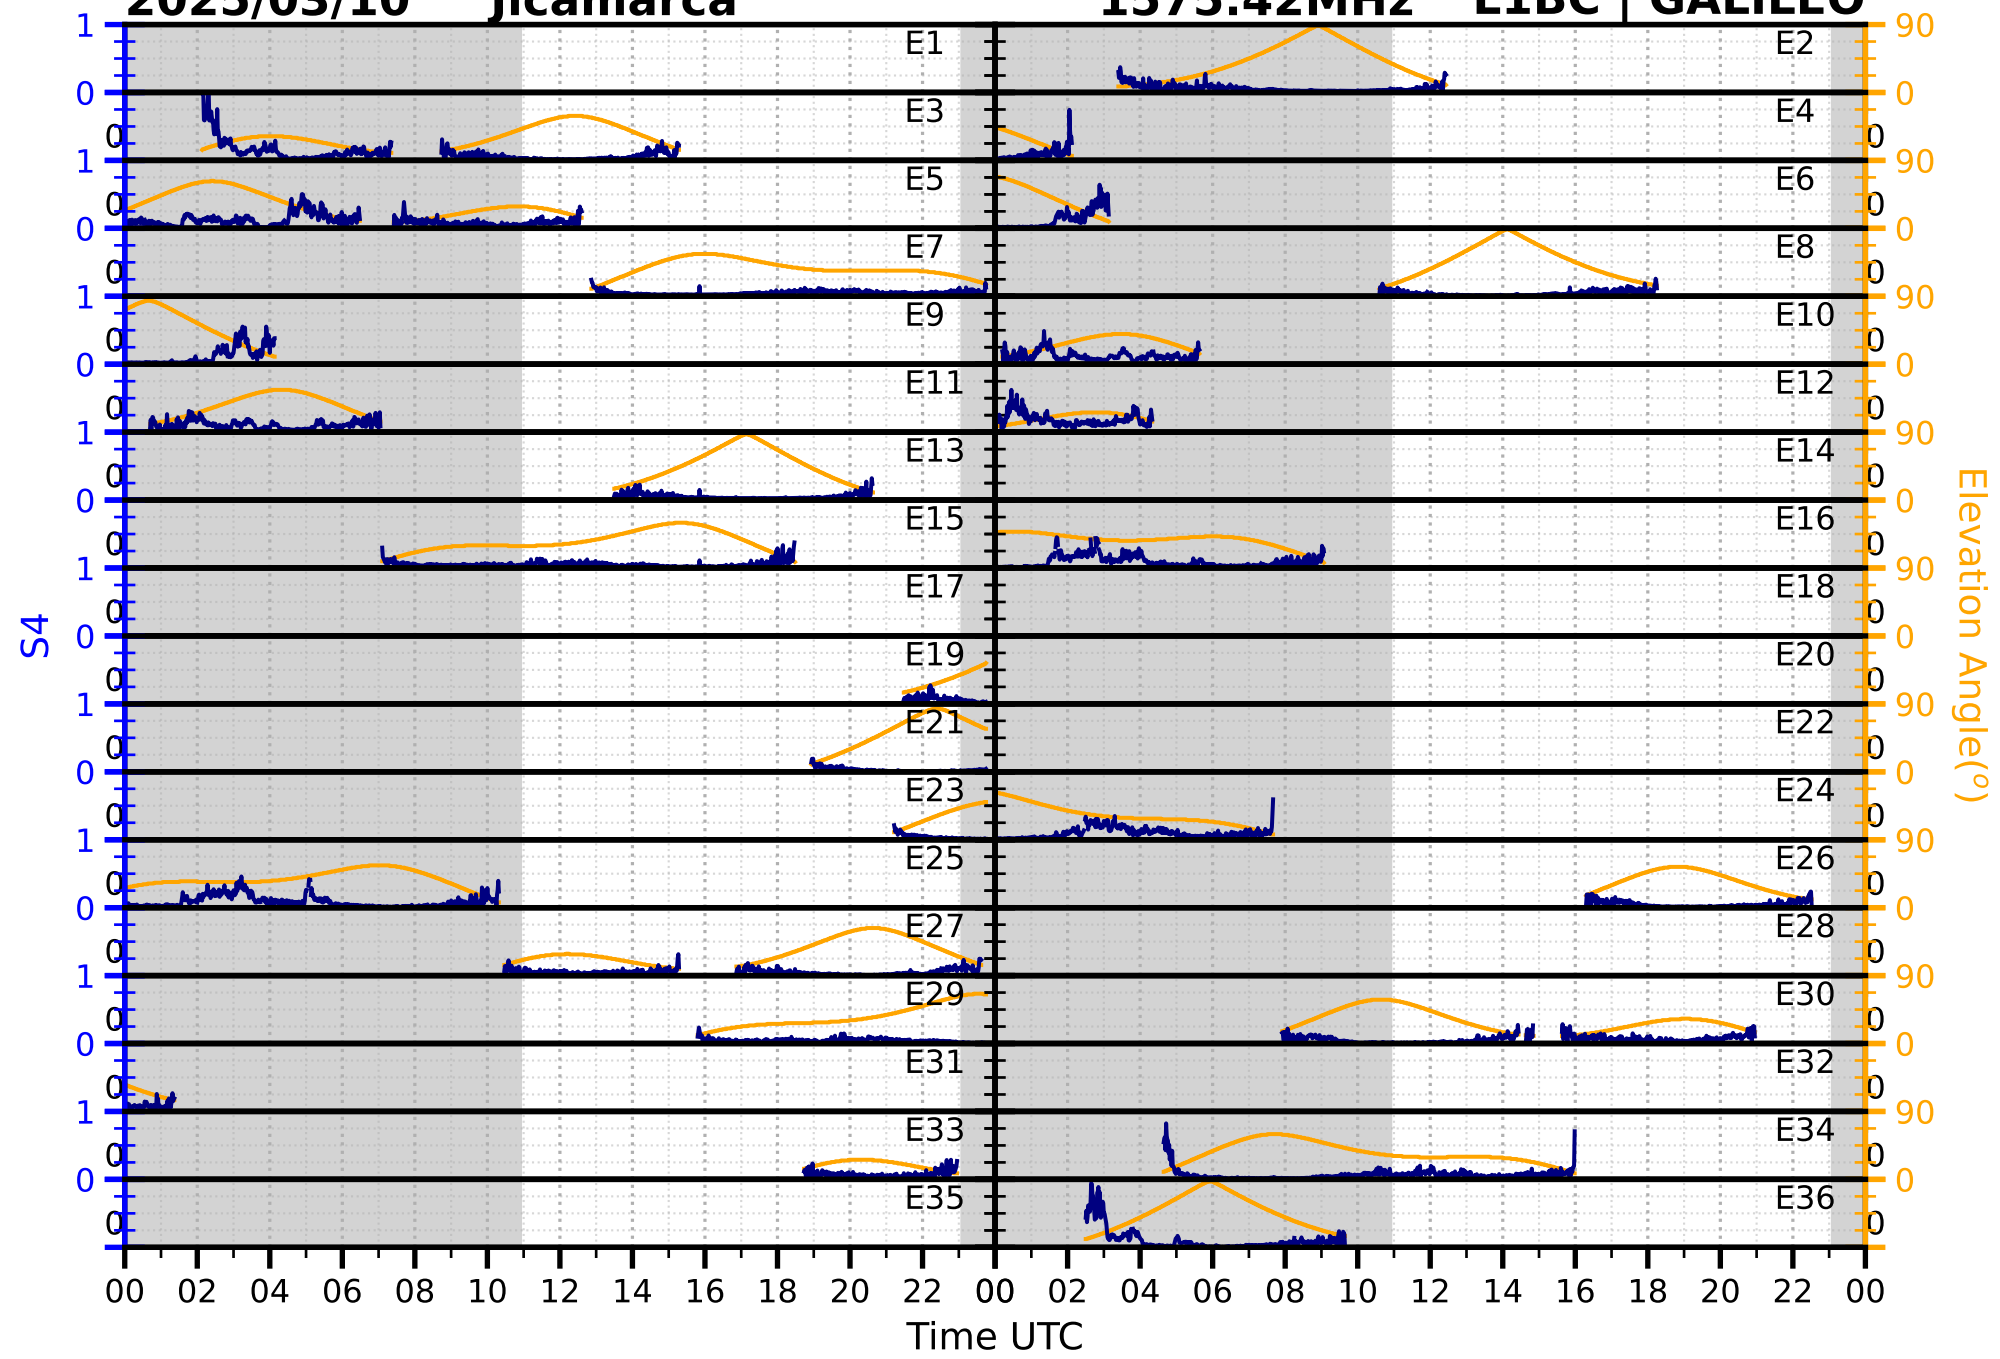

1575.42MHz

L1BC | GALILEO

2025/03/10

Jicamarca

S4

1602MHz

L1CA | GLONASS