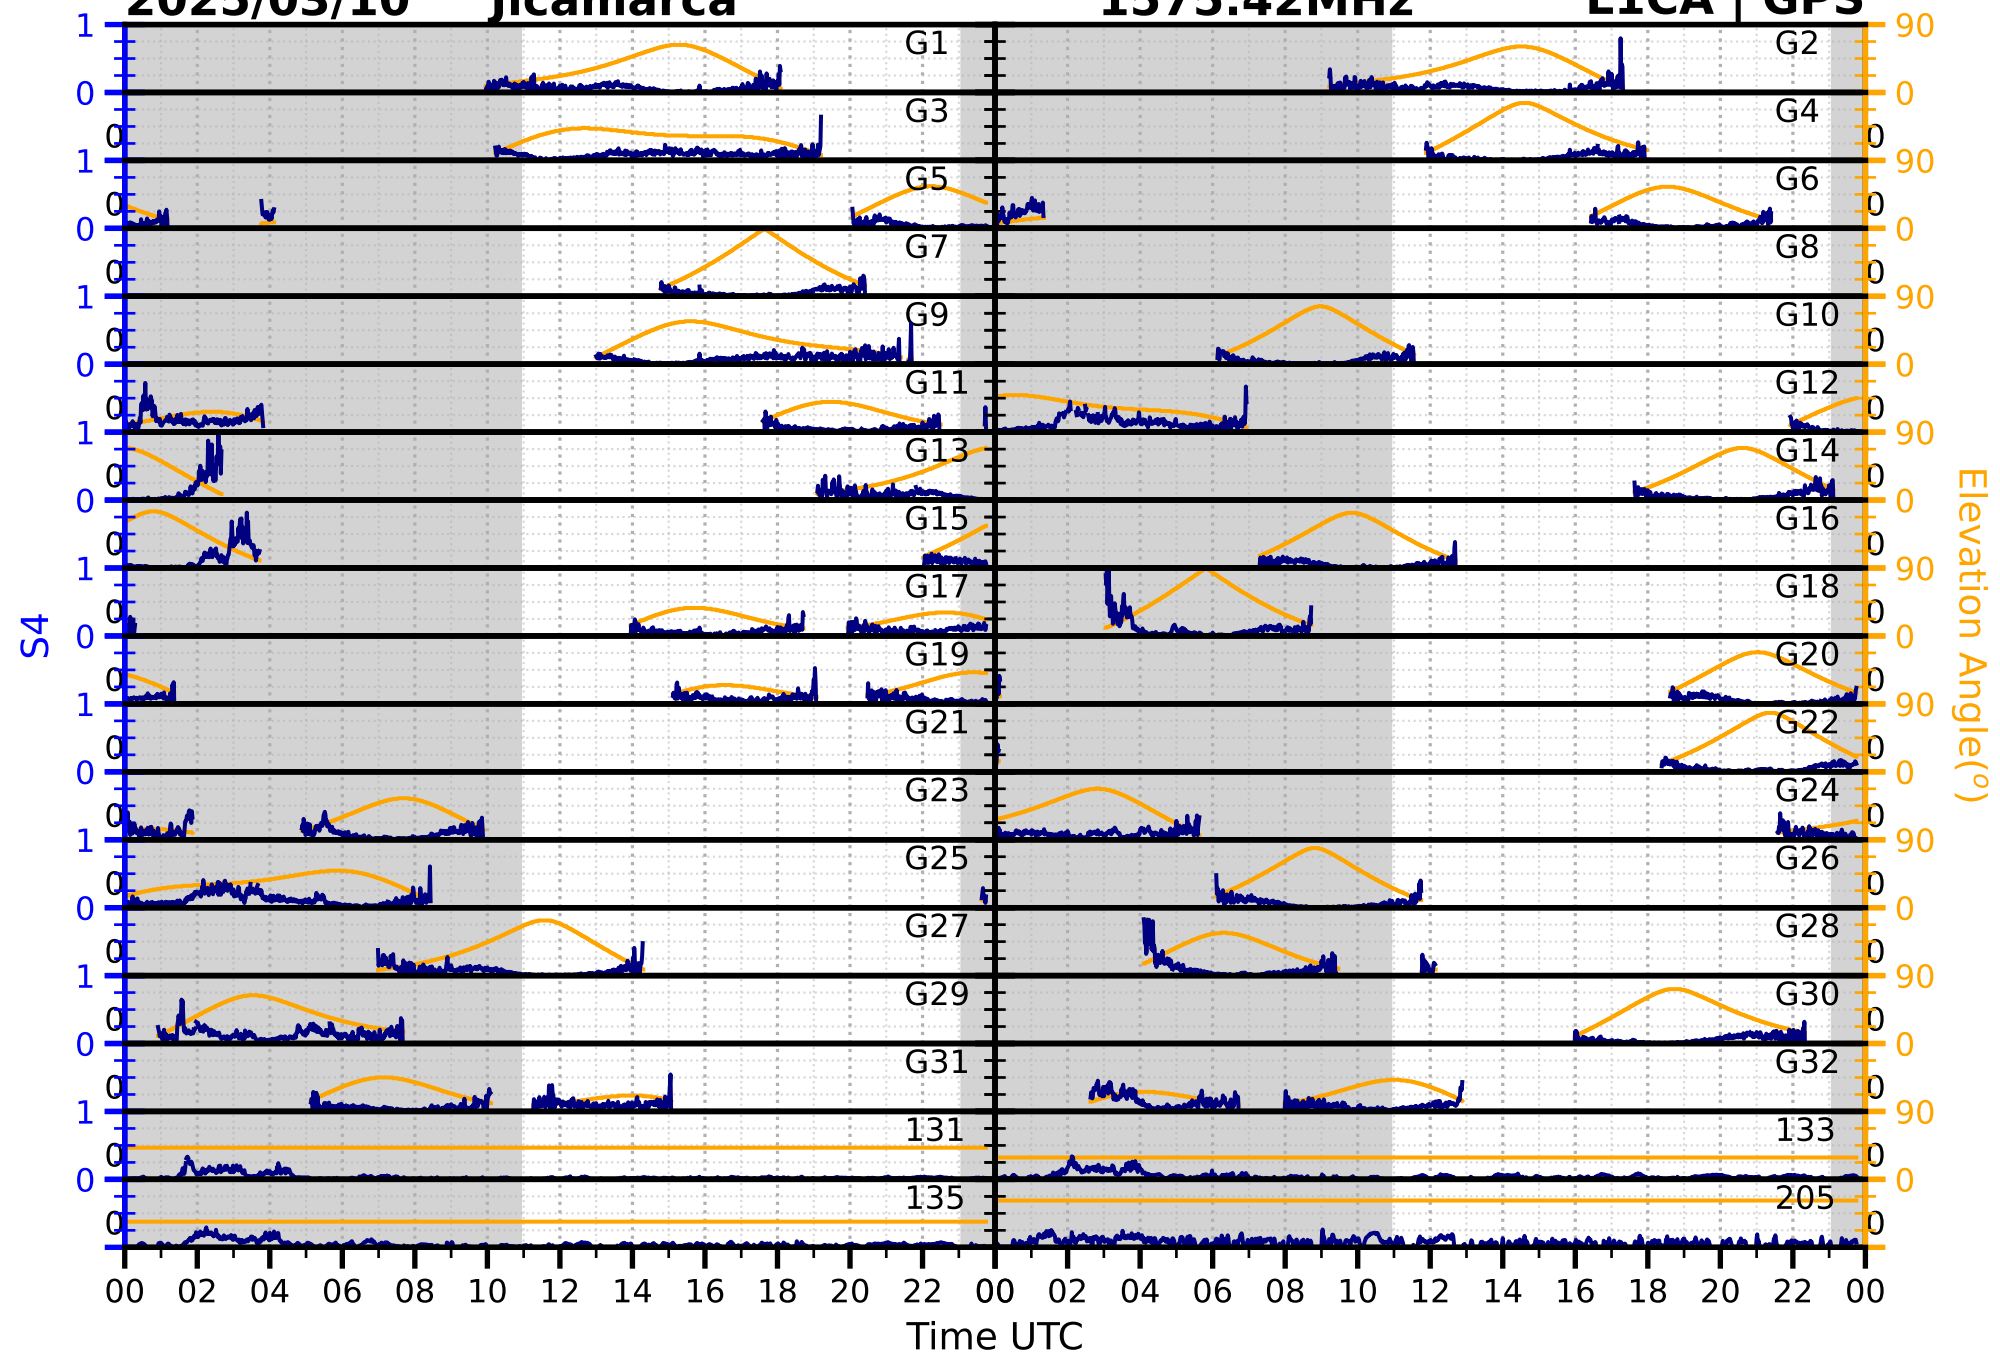

2025/03/10

Jicamarca

S4

1575.42MHz

L1CA | GPS