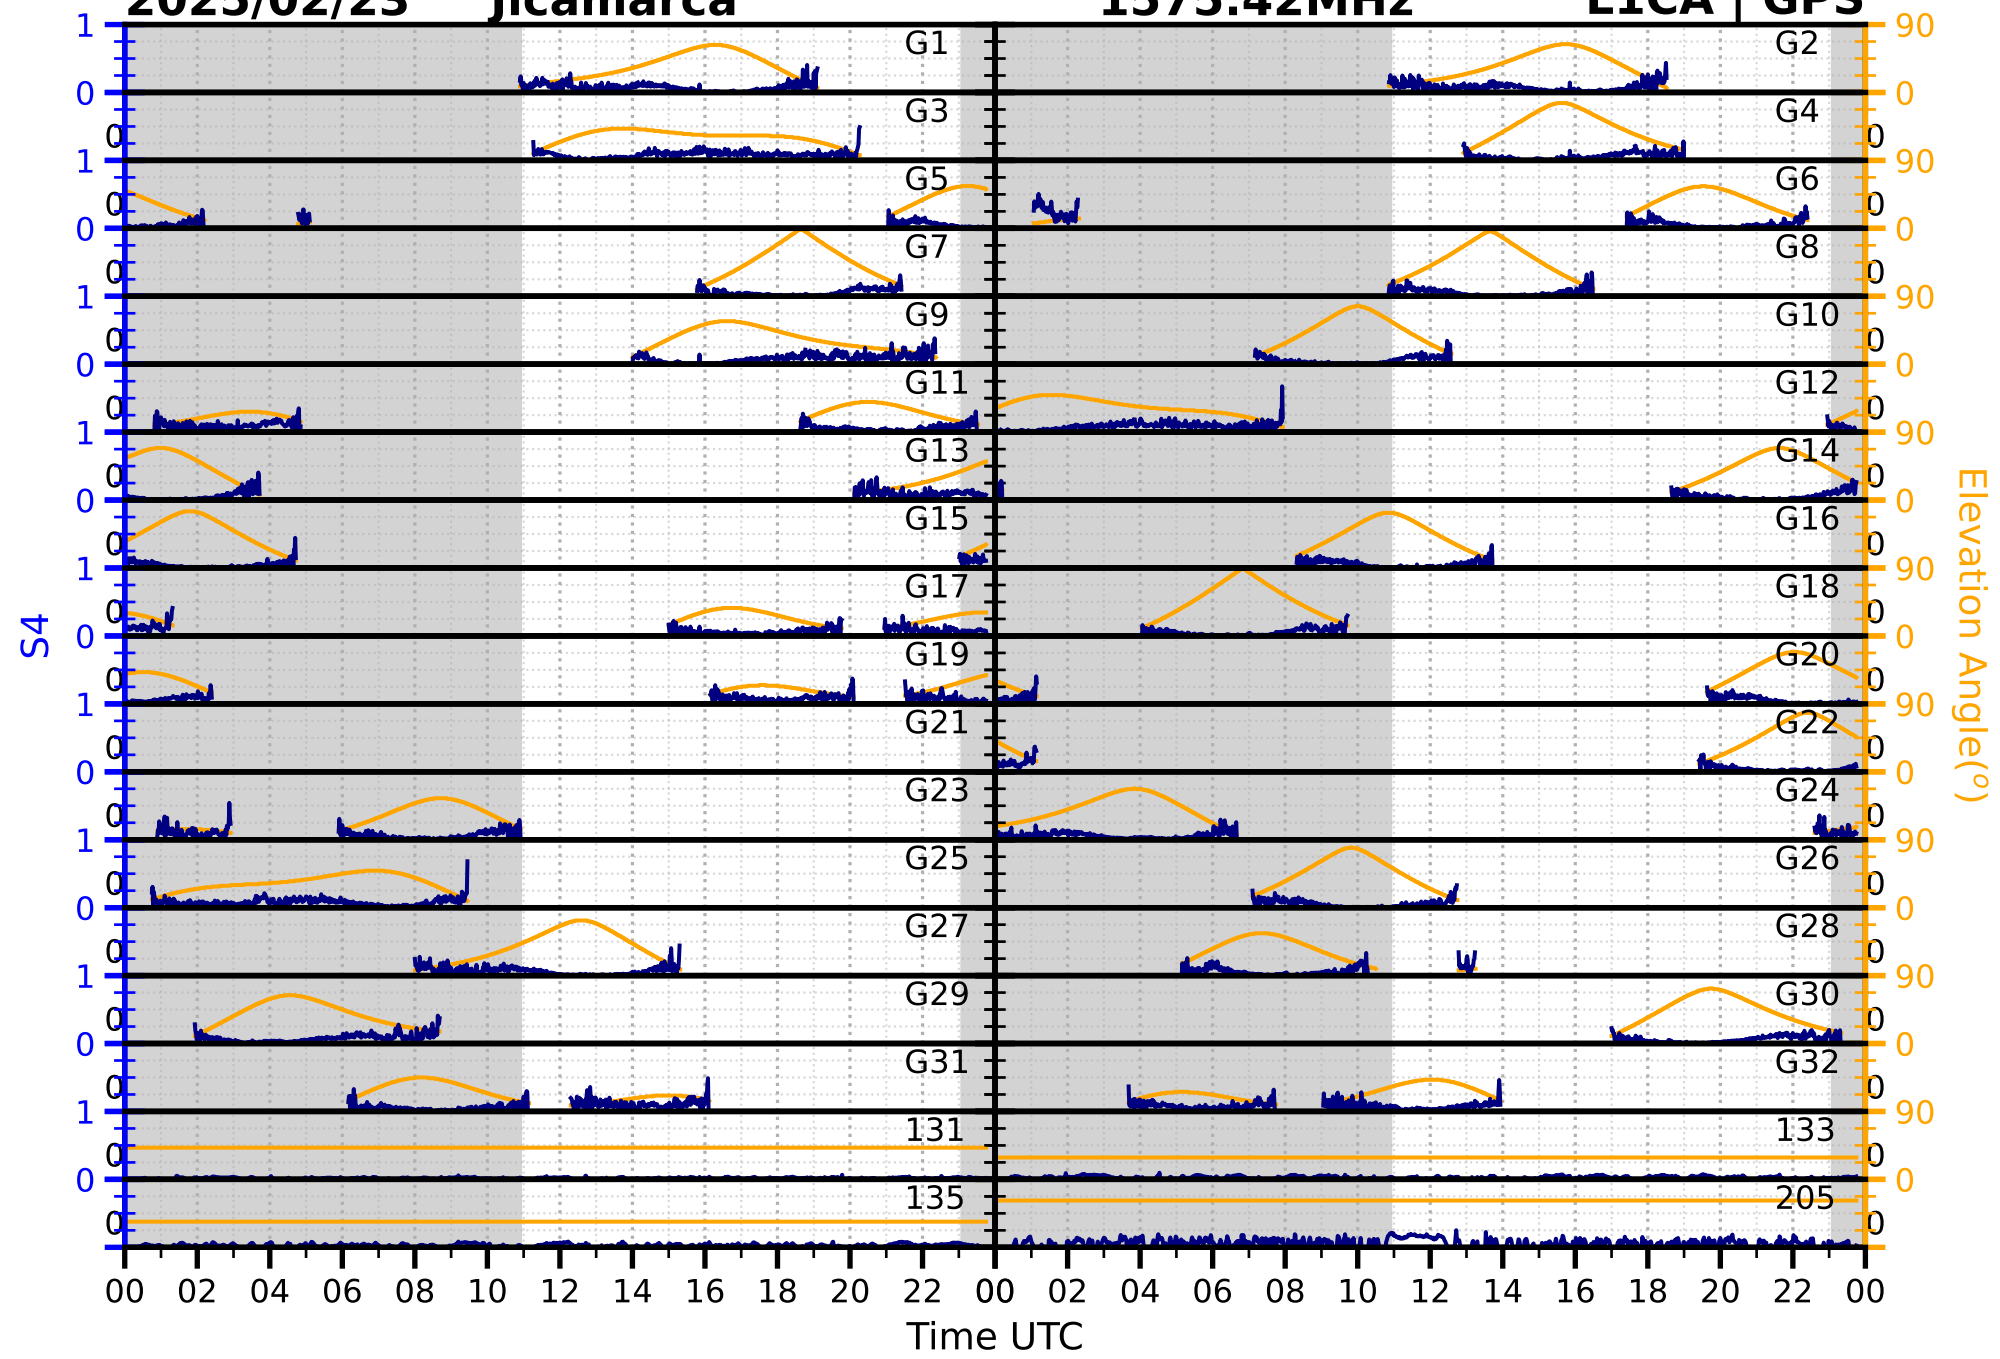

2025/02/23

Jicamarca

S4

1575.42MHz

L1CA | GPS