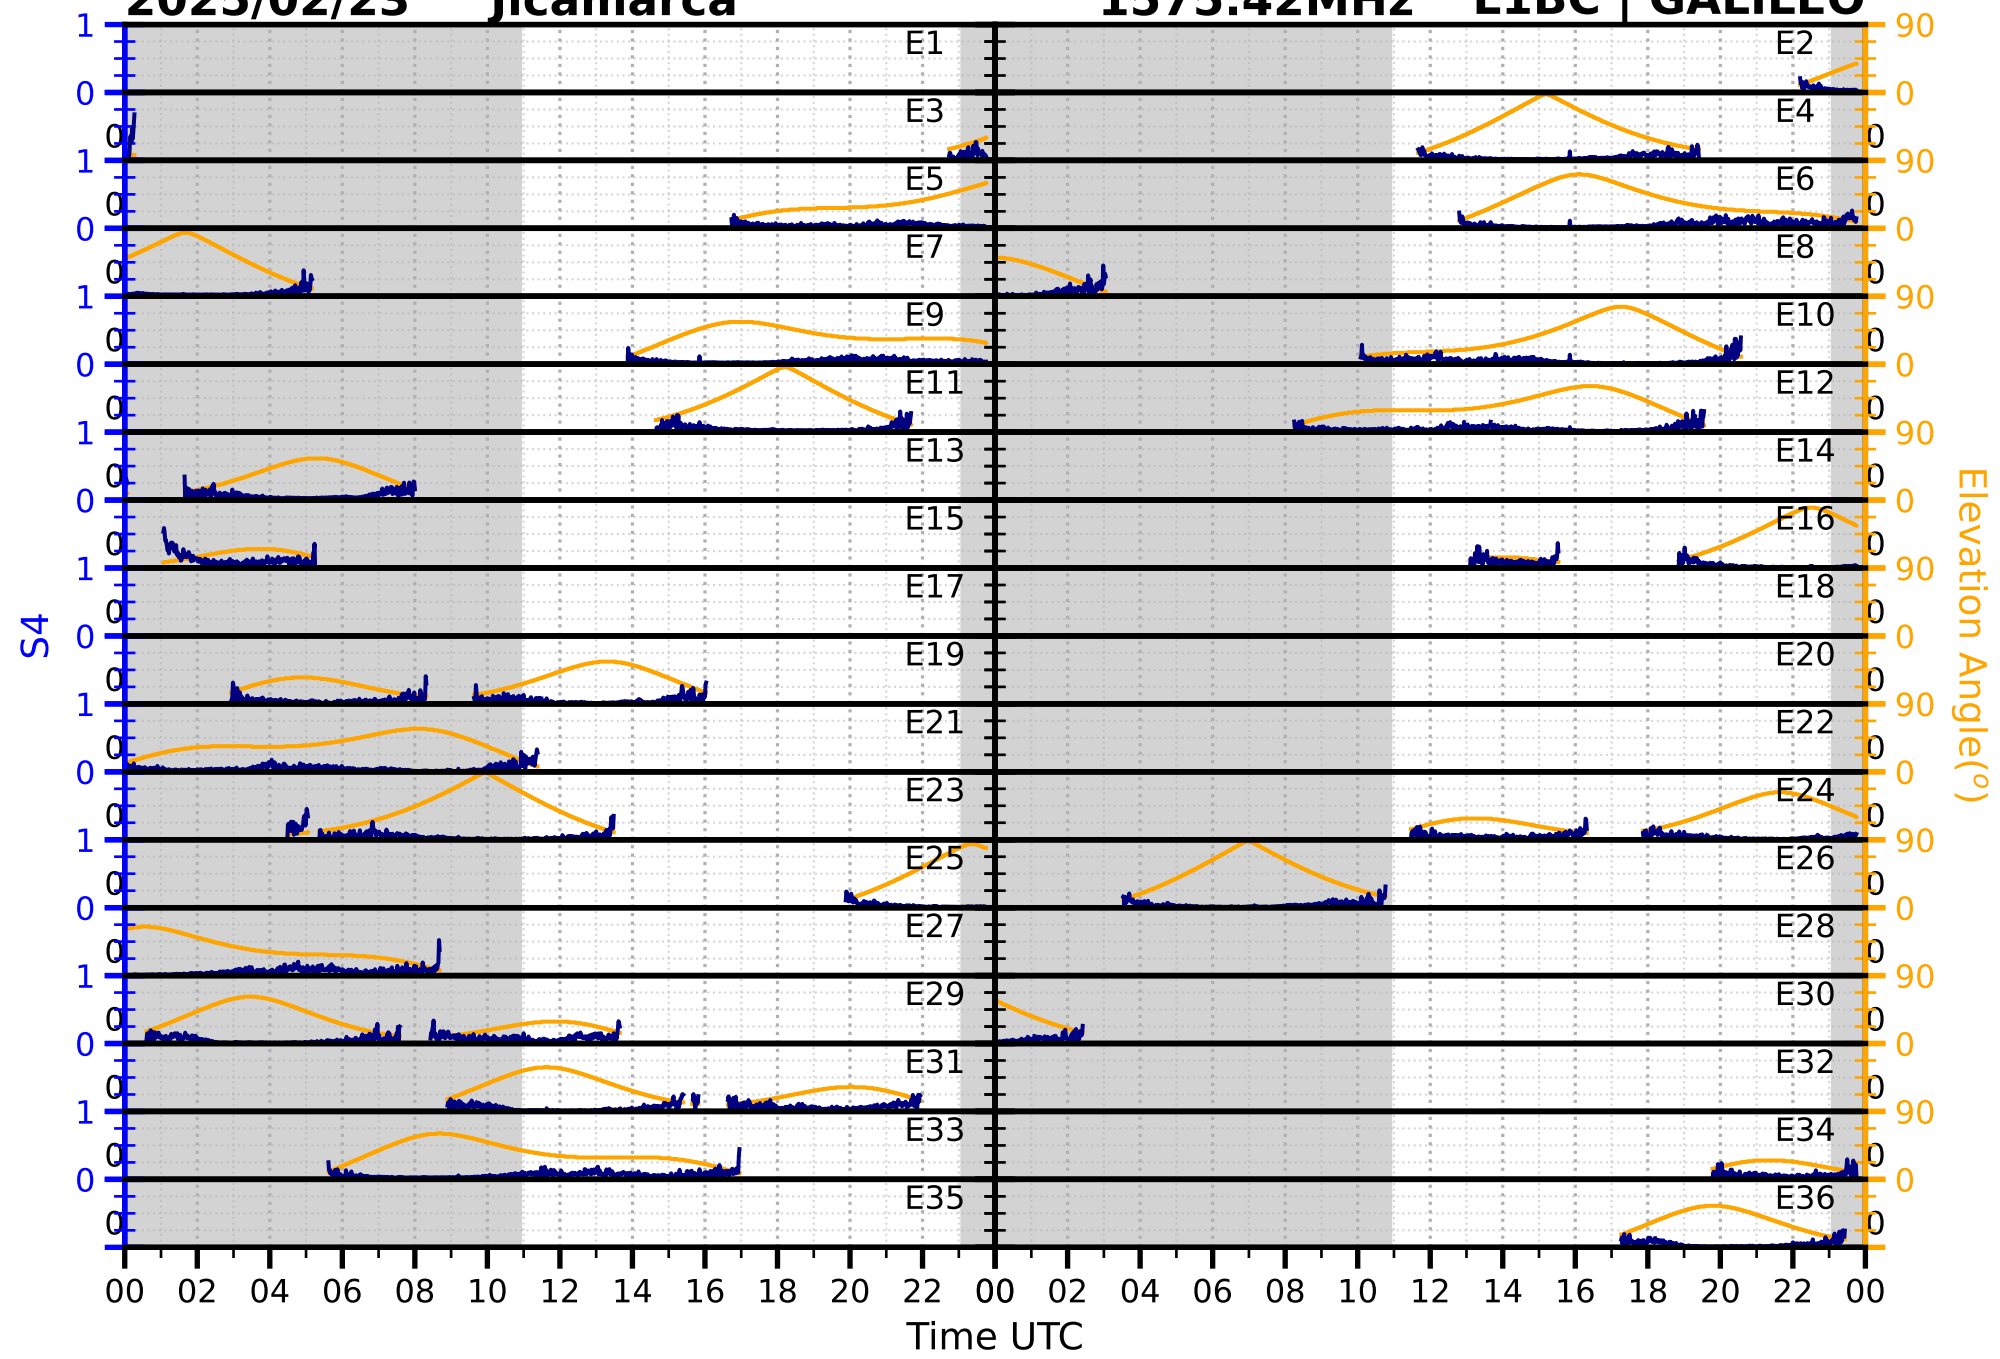

1575.42MHz

L1BC | GALILEO

2025/02/23

Jicamarca

S4

1602MHz

L1CA | GLONASS