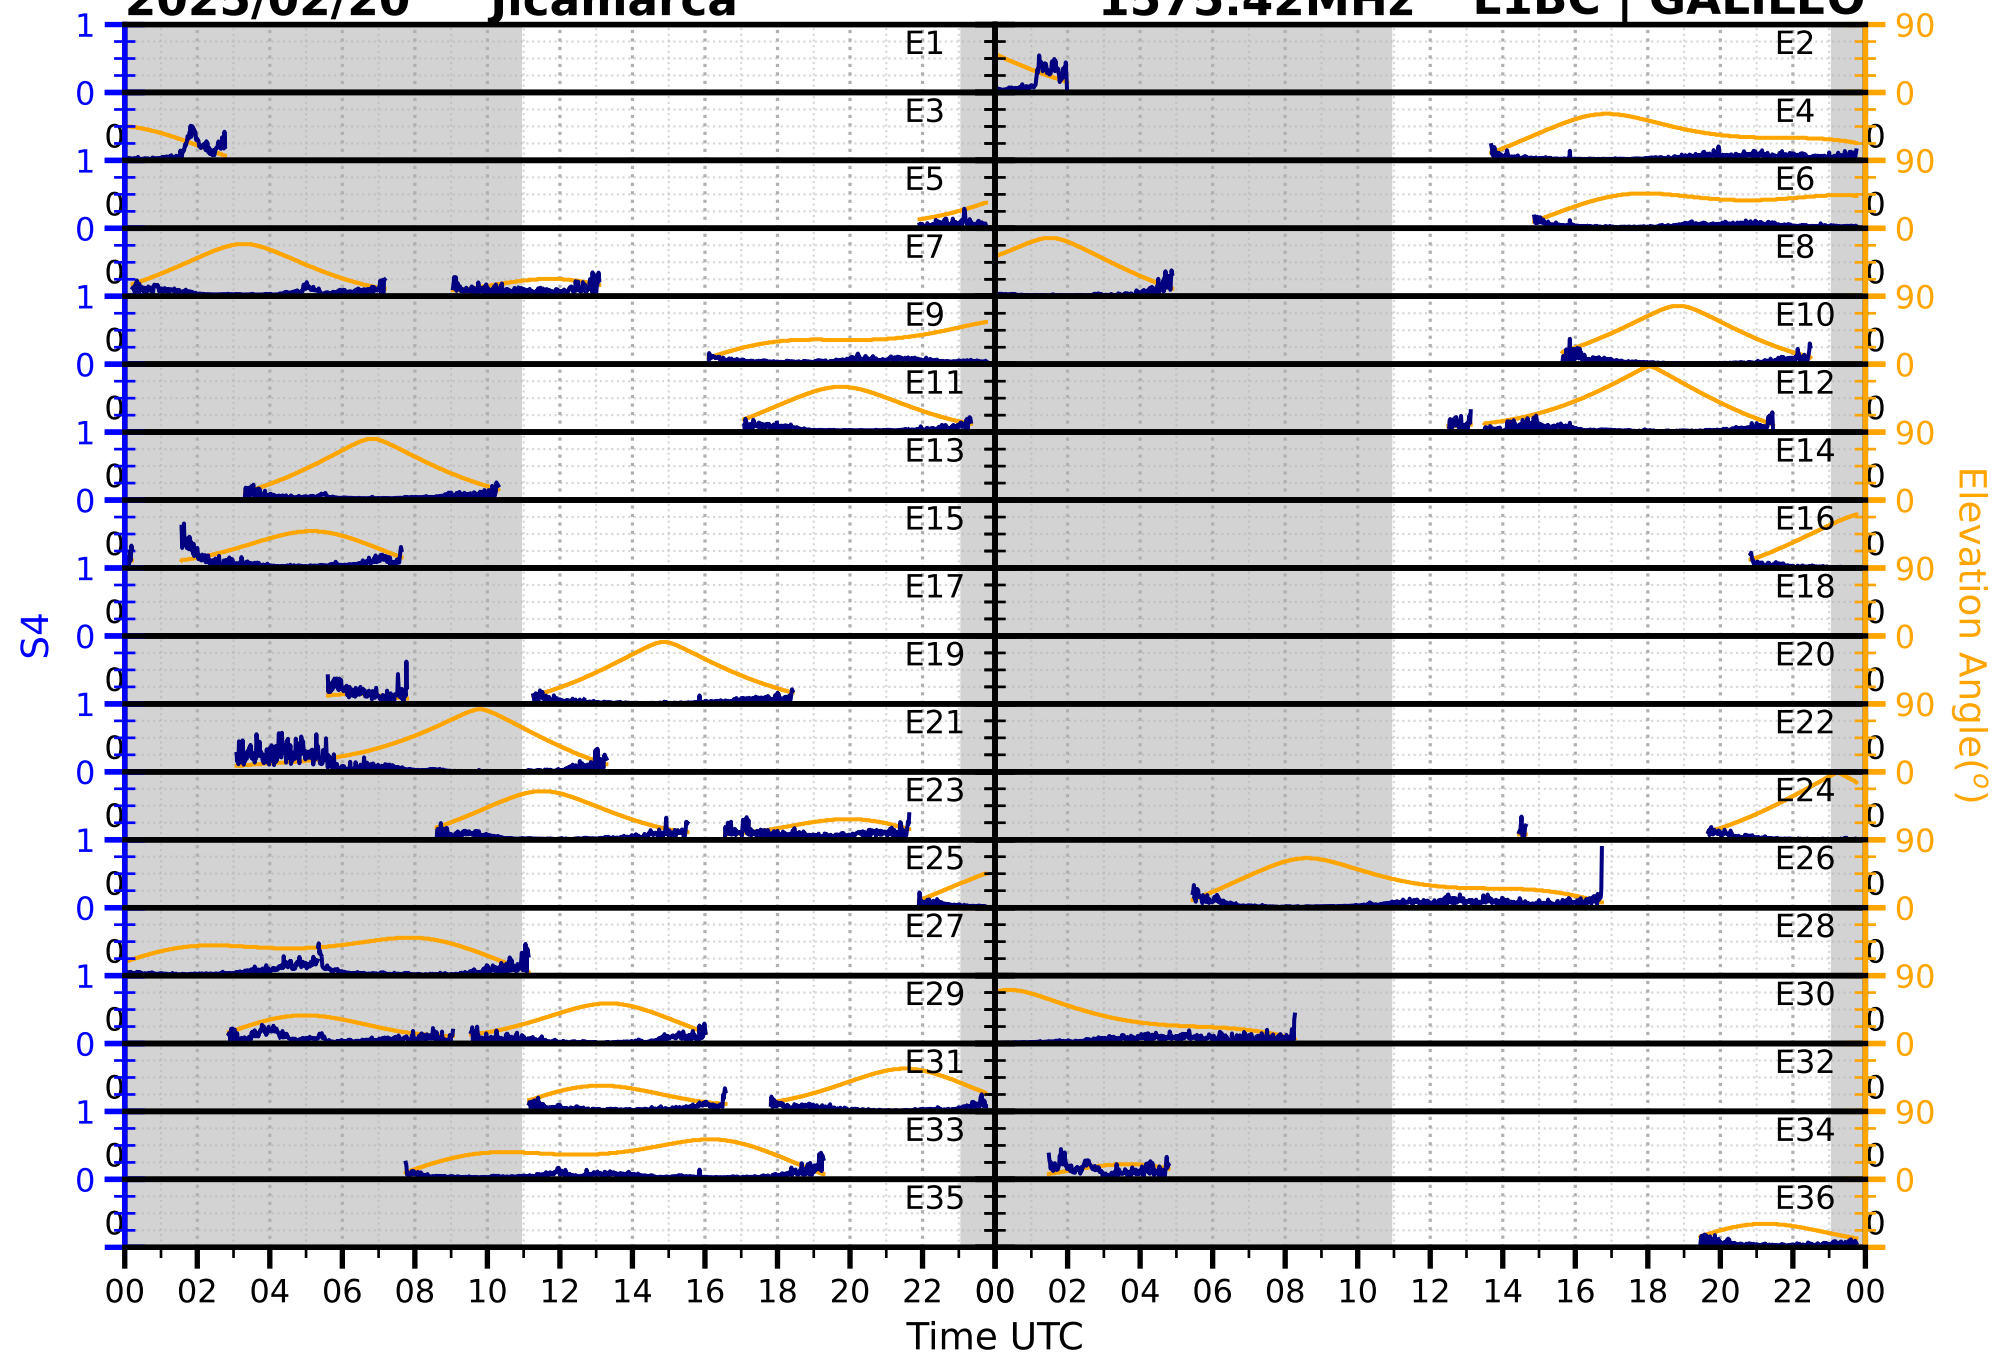

1575.42MHz

L1BC | GALILEO

2025/02/20

Jicamarca

S4

1602MHz

L1CA | GLONASS