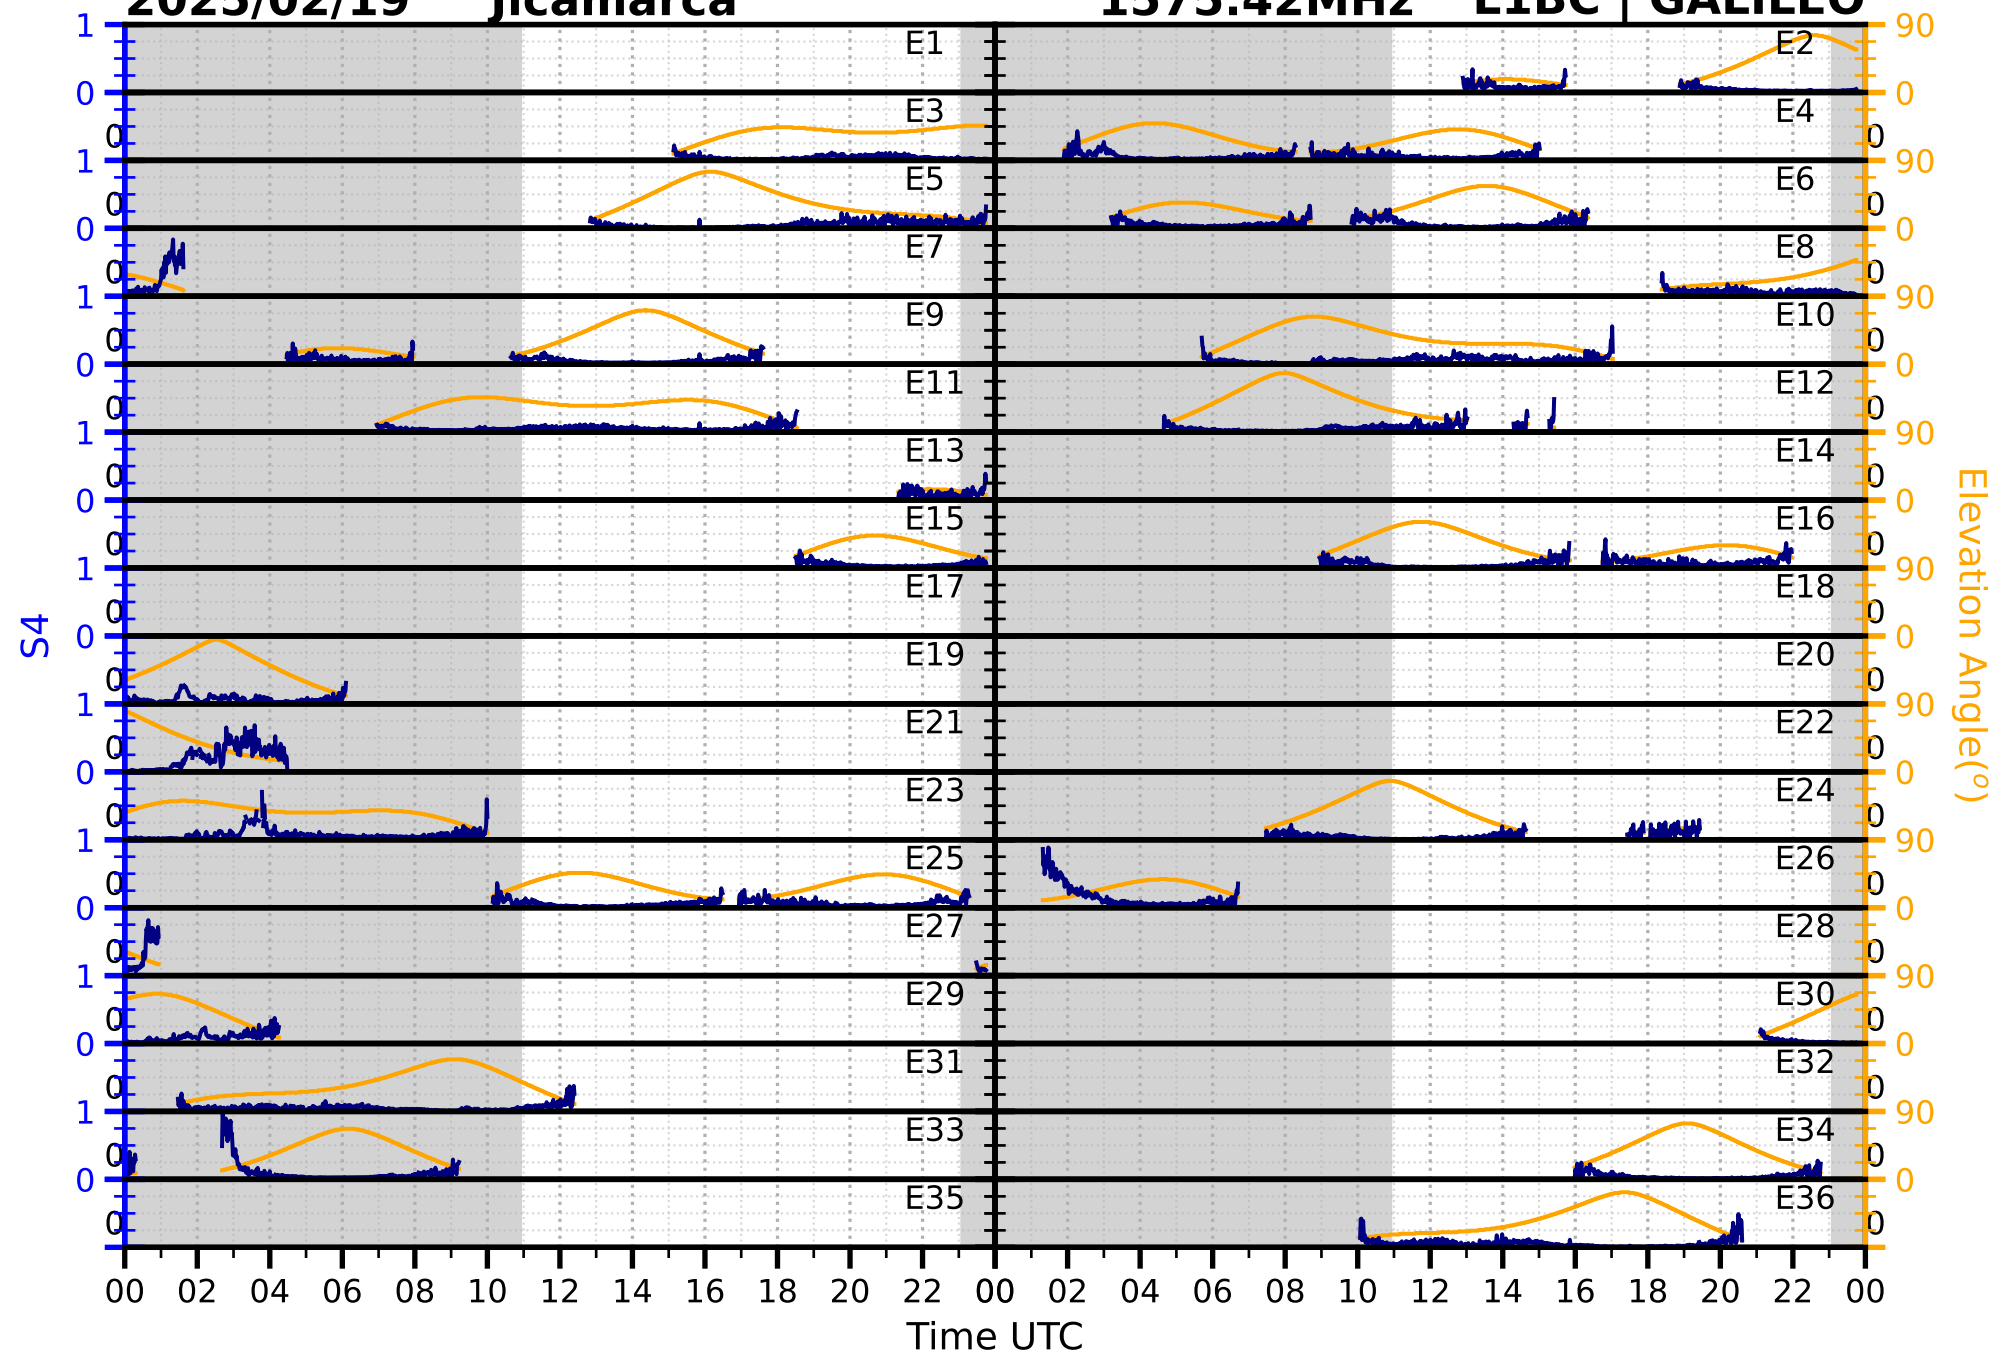

1575.42MHz

L1BC | GALILEO

2025/02/19

Jicamarca

S4

1602MHz

L1CA | GLONASS