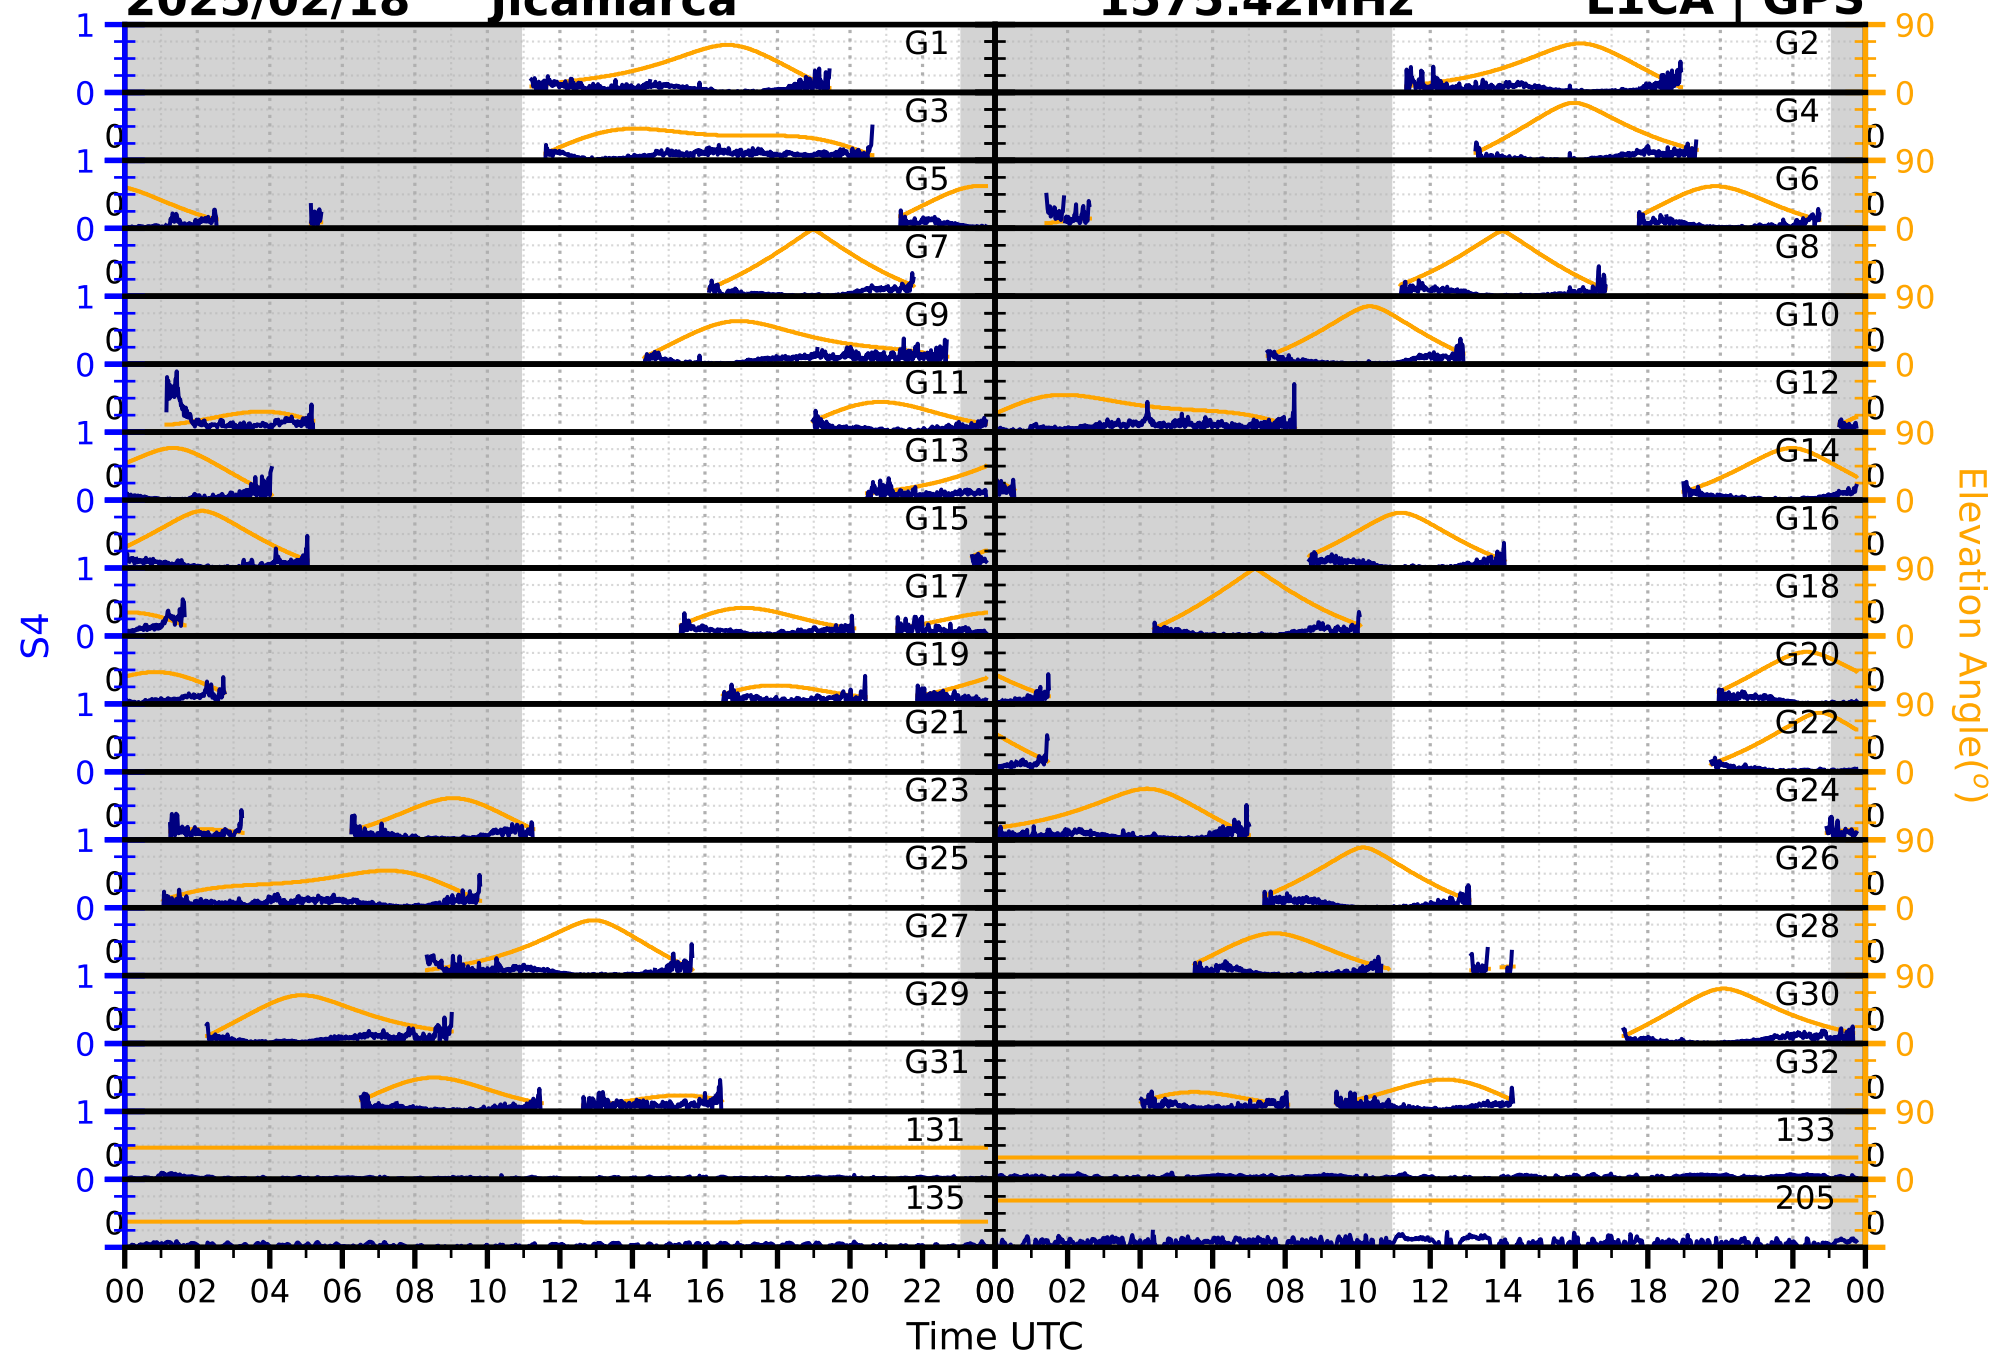

2025/02/18

Jicamarca

S4

1575.42MHz

L1CA | GPS