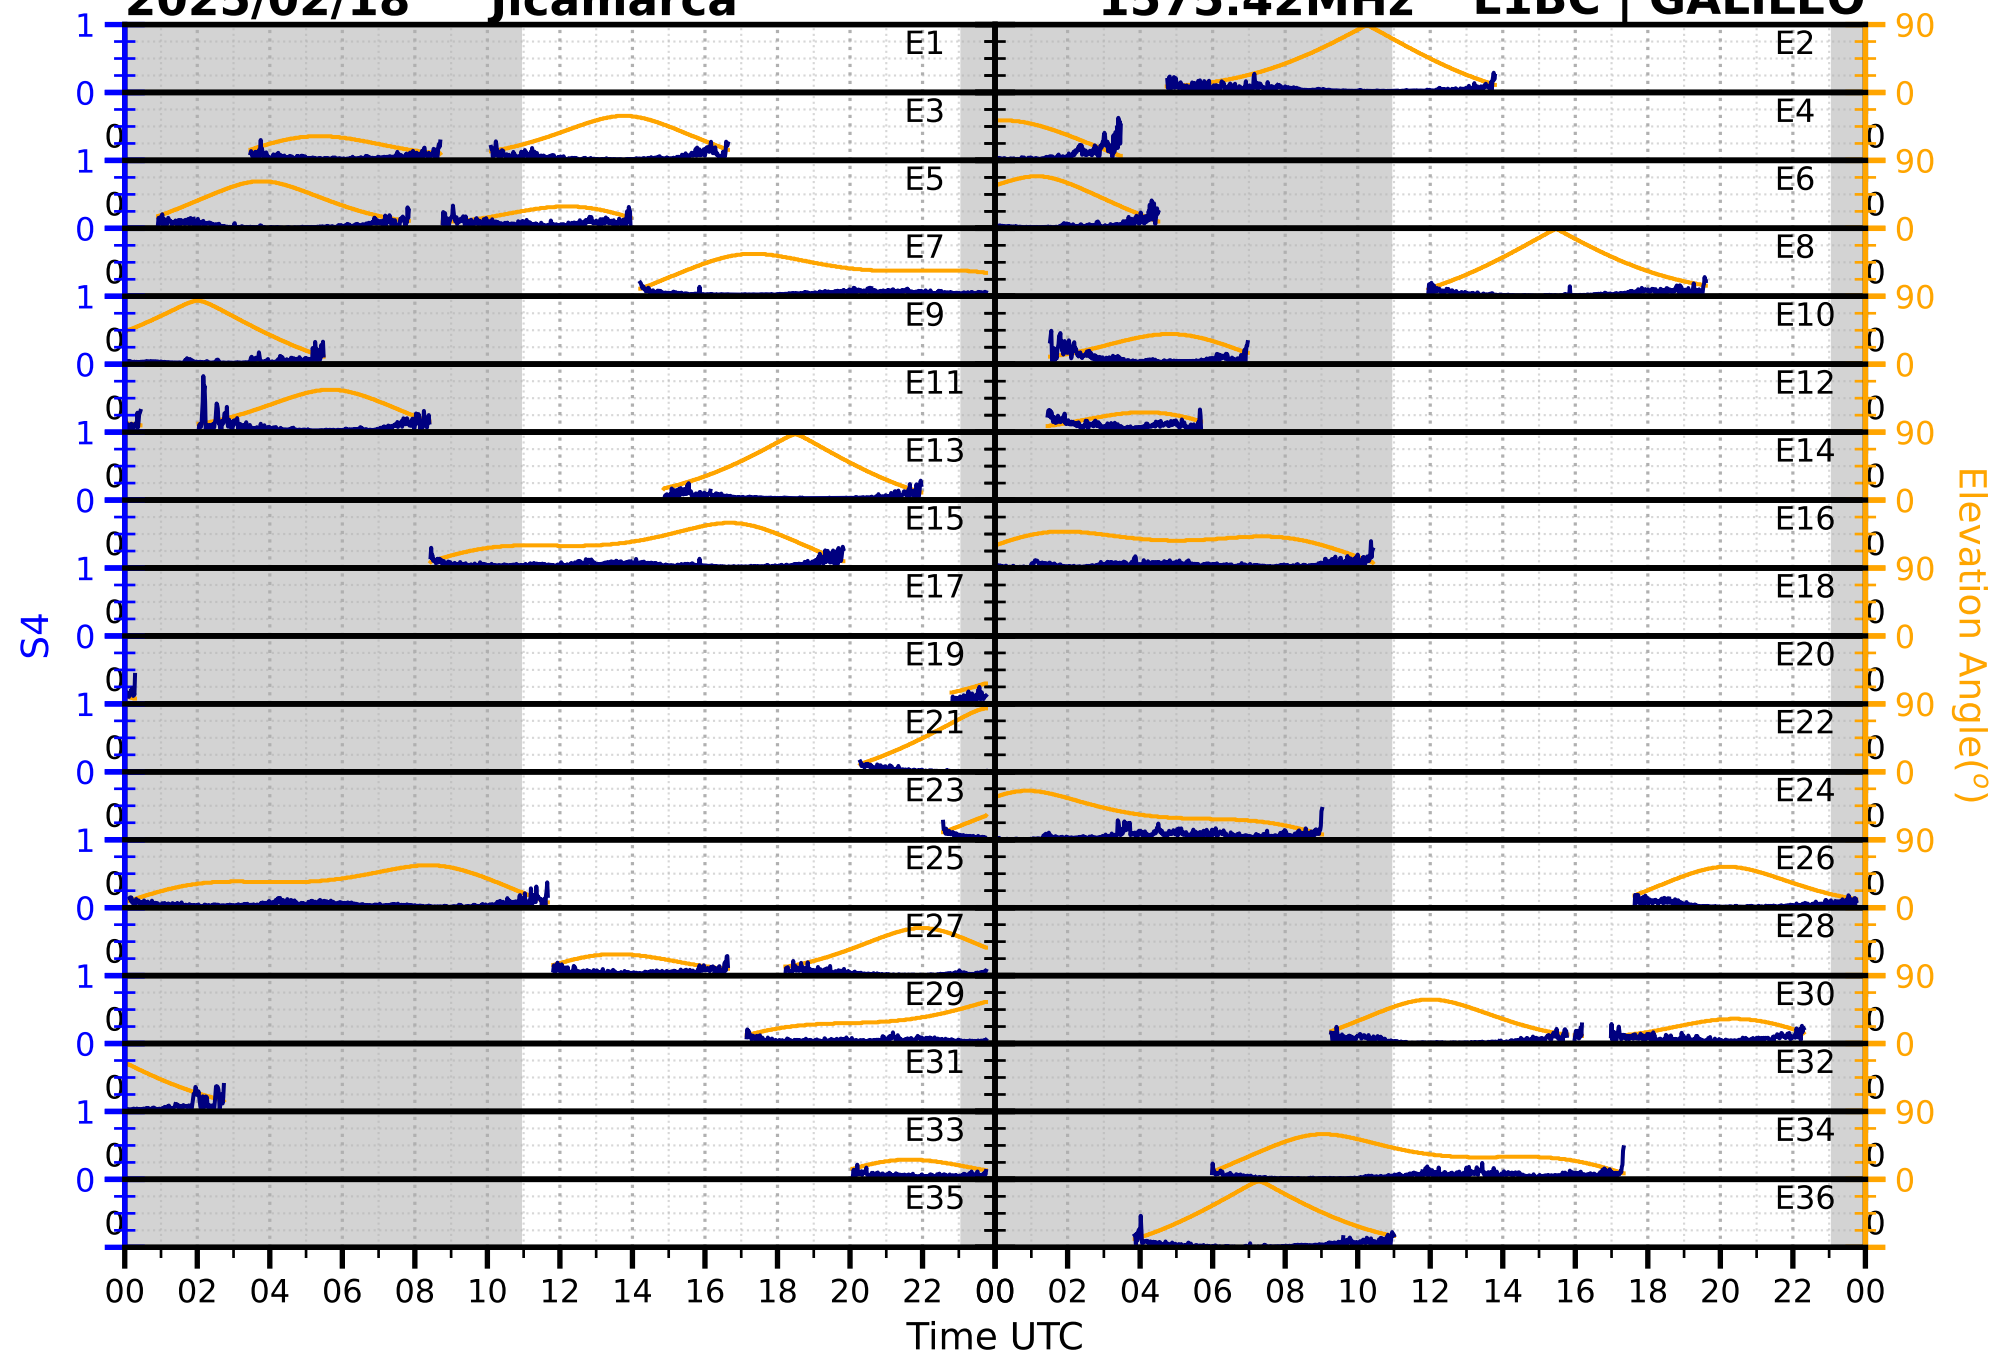

1575.42MHz

L1BC | GALILEO

2025/02/18

Jicamarca

S4

1602MHz

L1CA | GLONASS