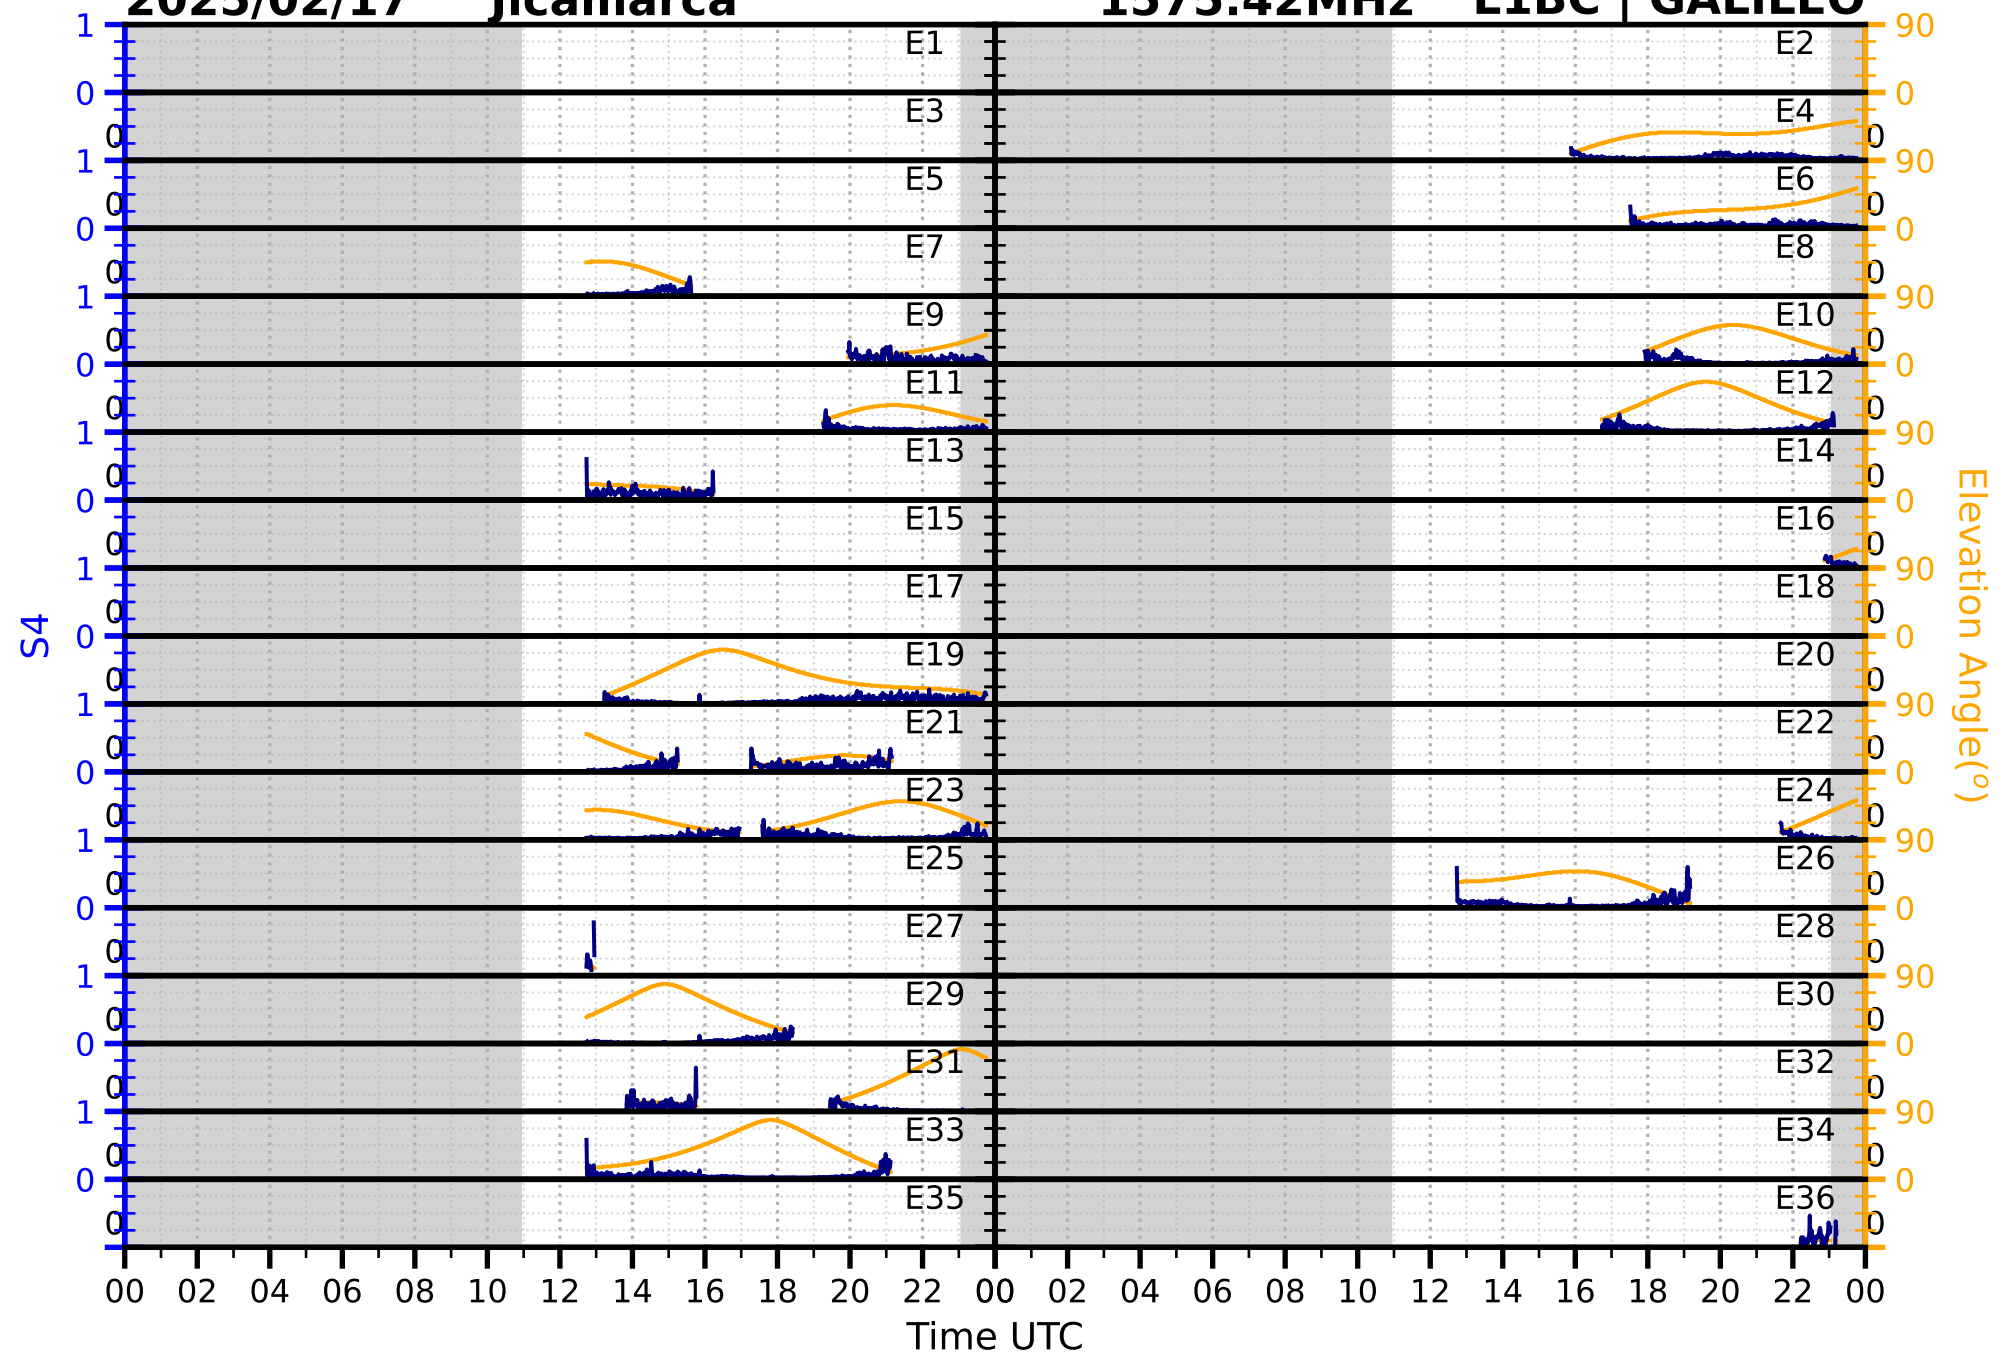

1575.42MHz

L1BC | GALILEO

2025/02/17

Jicamarca

S4

1602MHz

L1CA | GLONASS