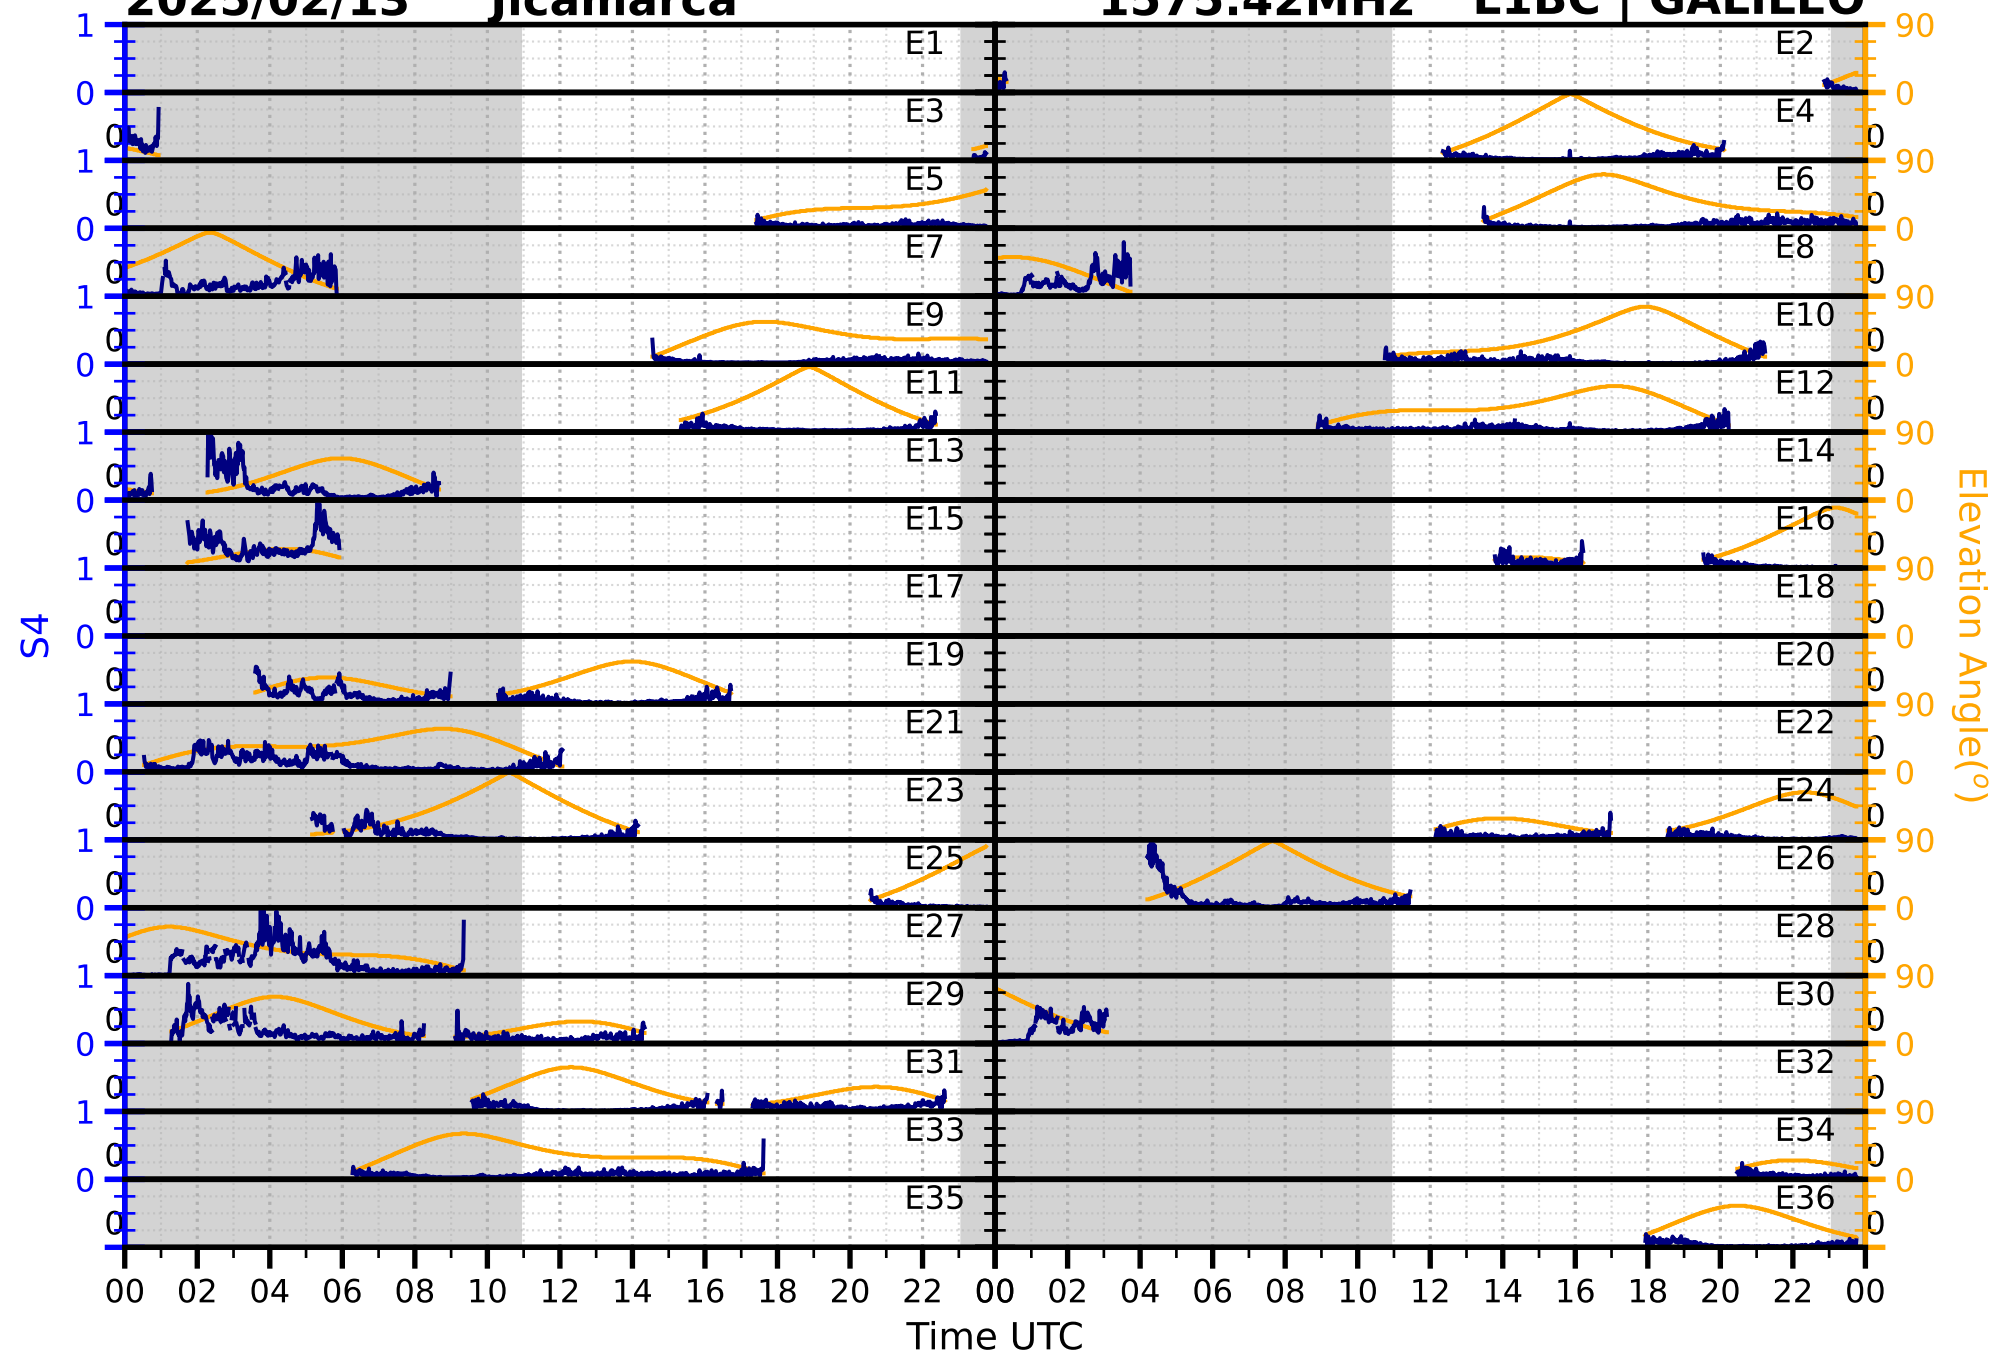

1575.42MHz

L1BC | GALILEO

2025/02/13

Jicamarca

S4

1602MHz

L1CA | GLONASS