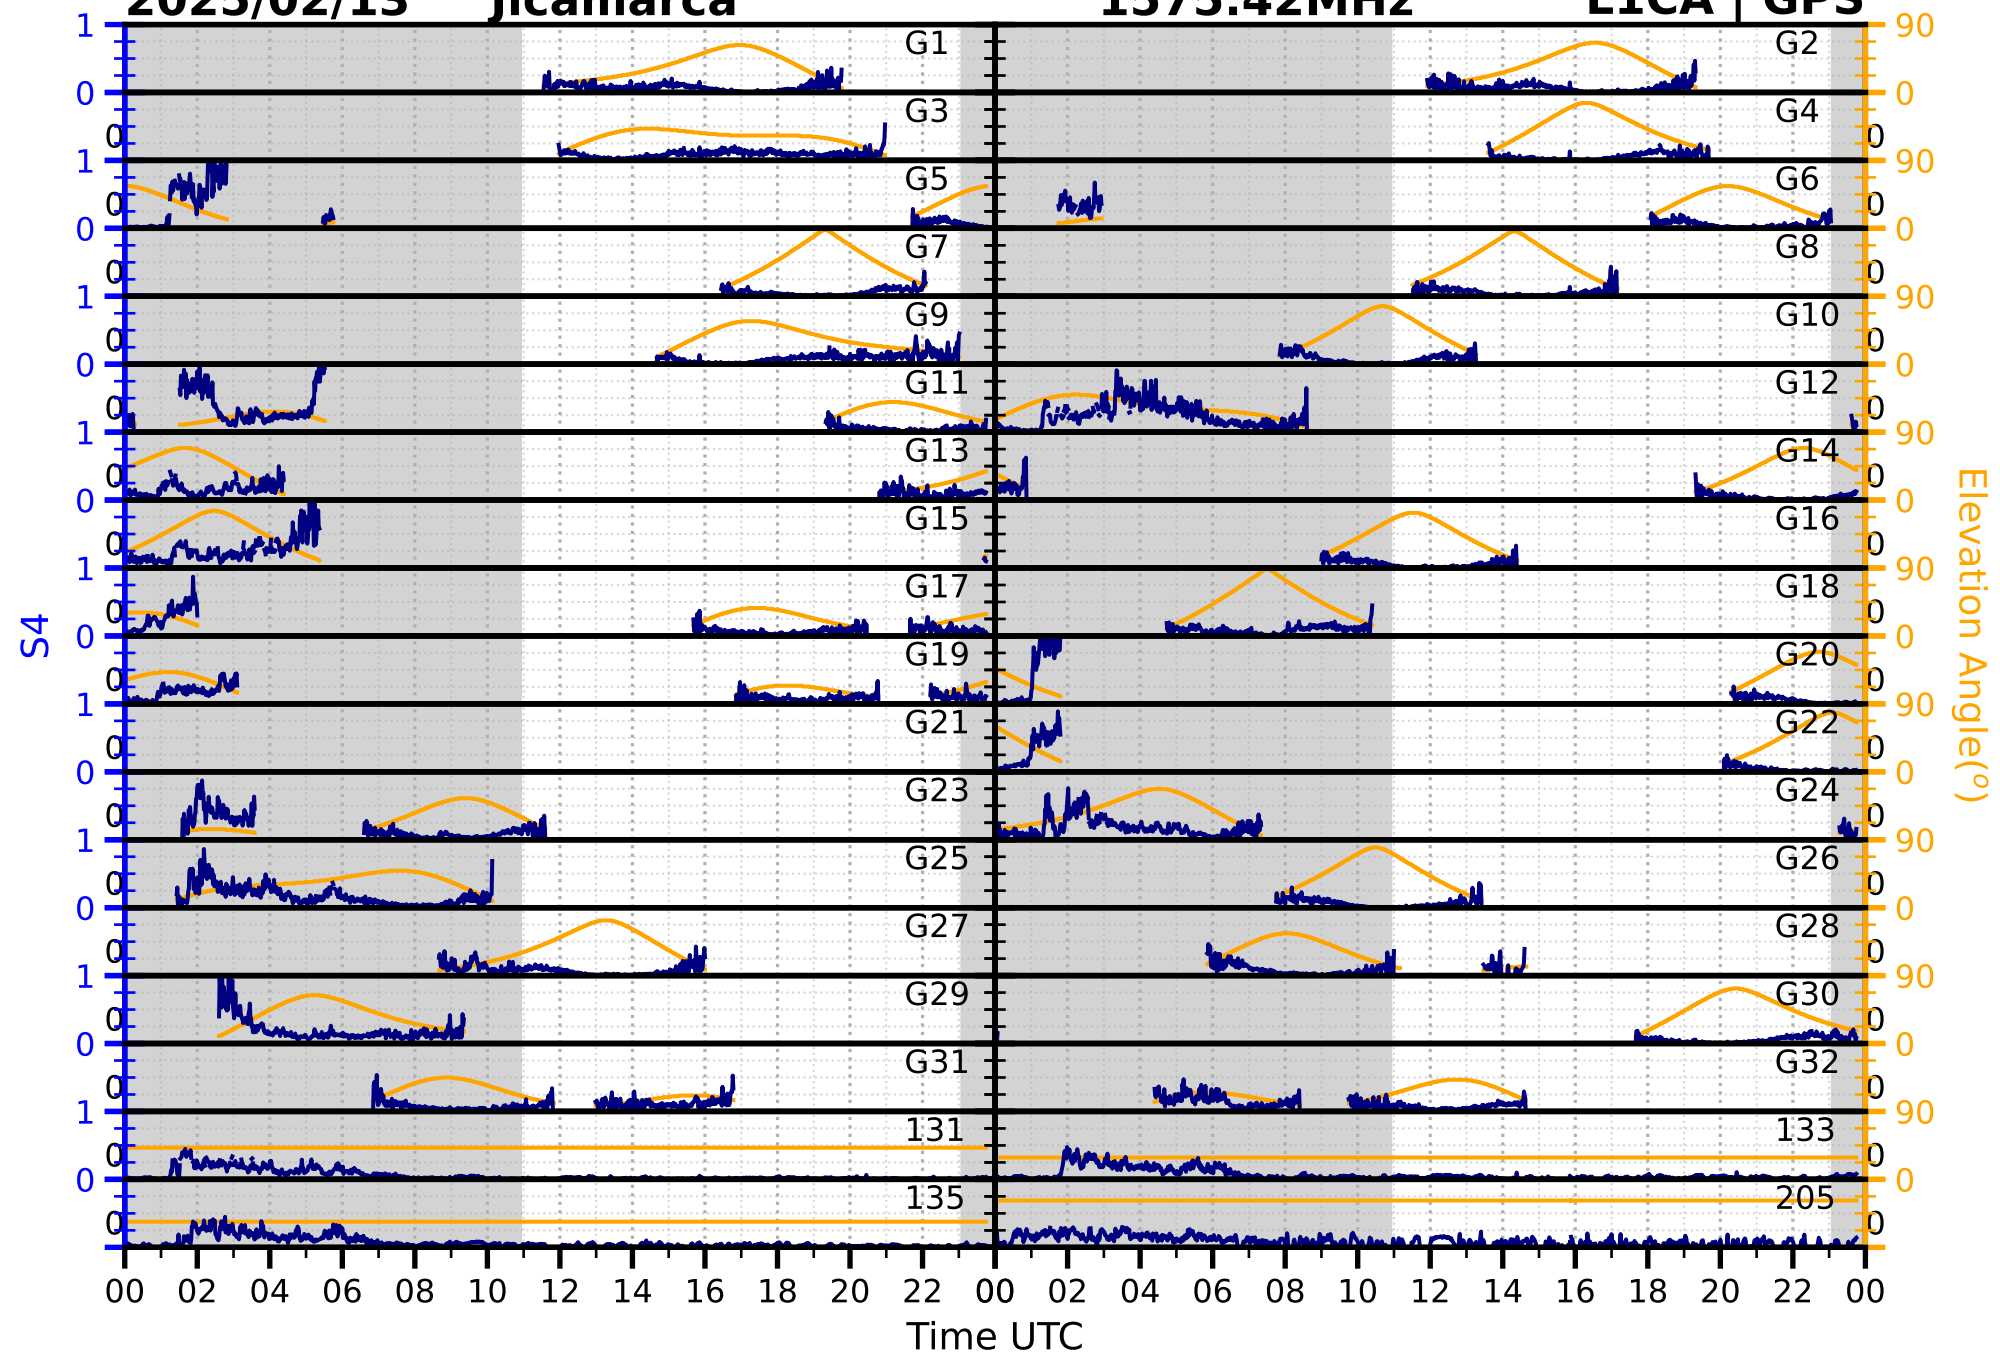

2025/02/13

Jicamarca

S4

1575.42MHz

L1CA | GPS