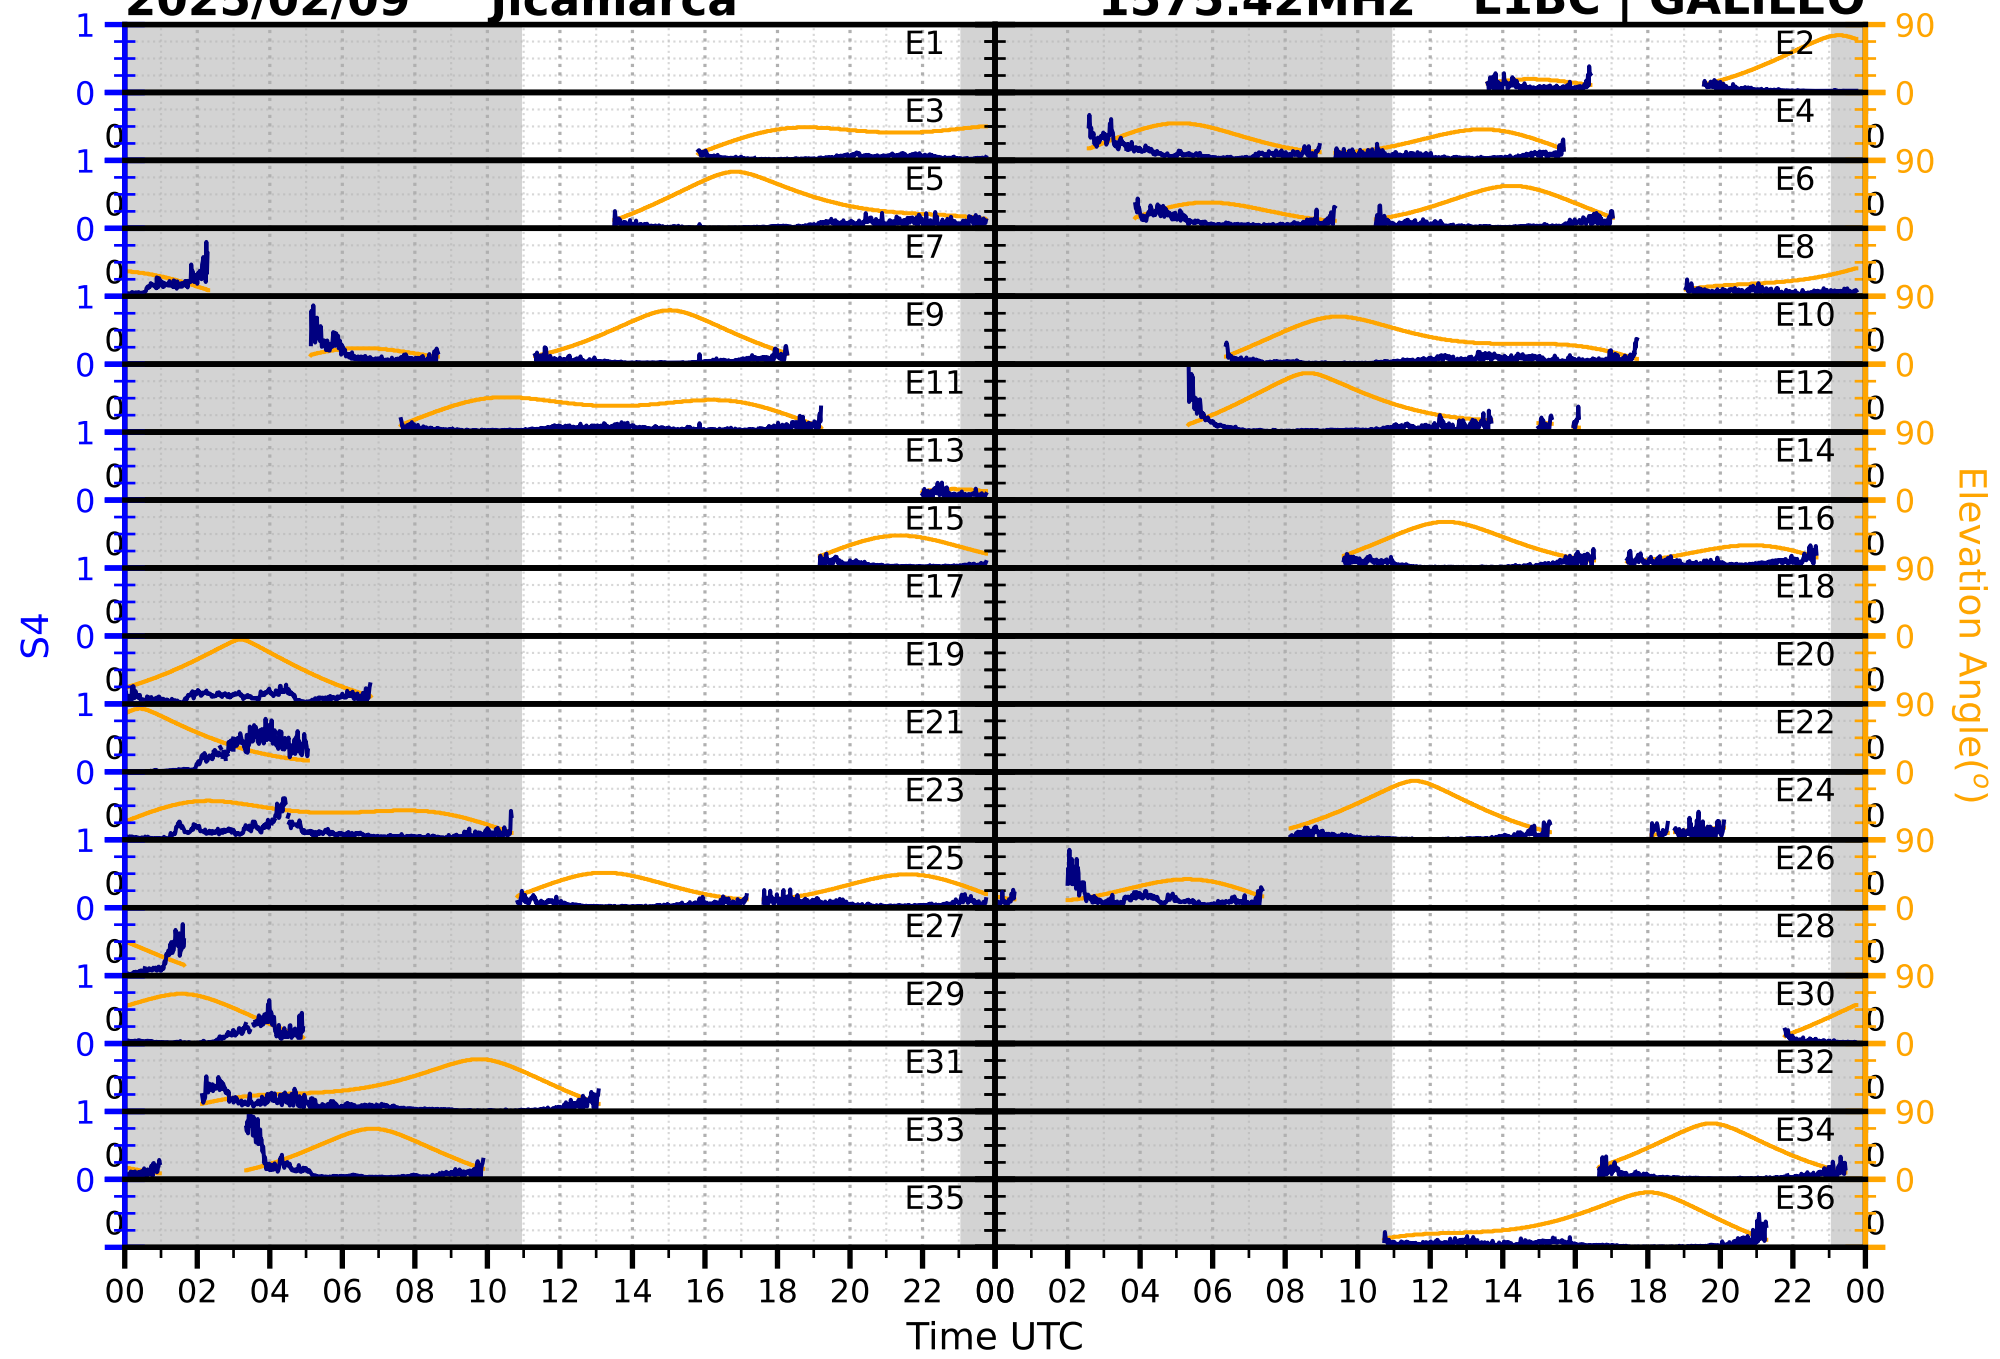

1575.42MHz

L1BC | GALILEO

2025/02/09

Jicamarca

S4

1602MHz

L1CA | GLONASS