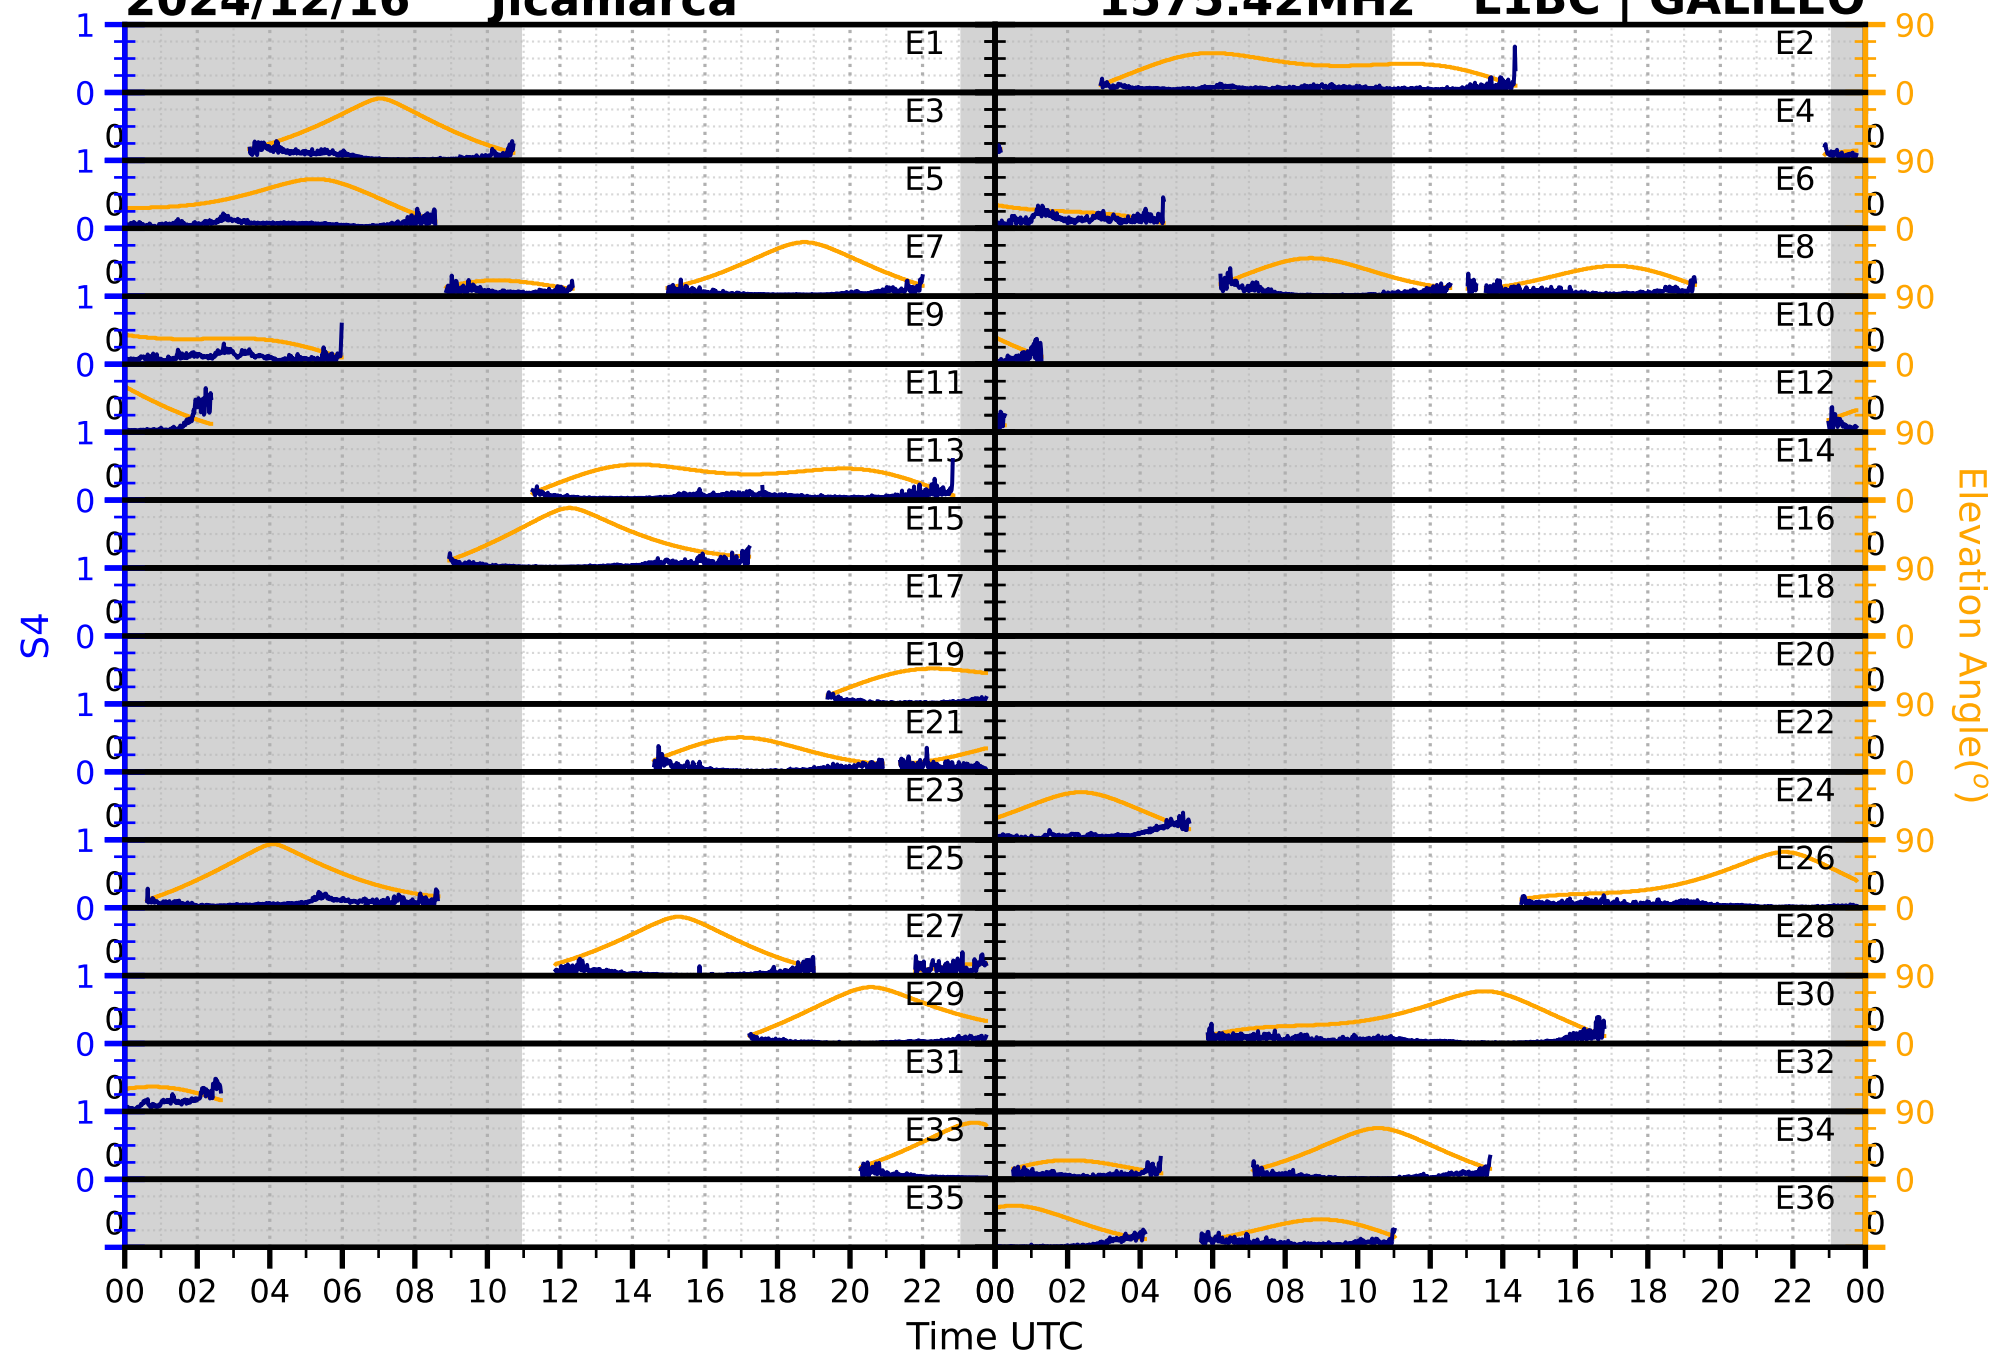

1575.42MHz

L1BC | GALILEO

2024/12/16

Jicamarca

S4

1602MHz

L1CA | GLONASS