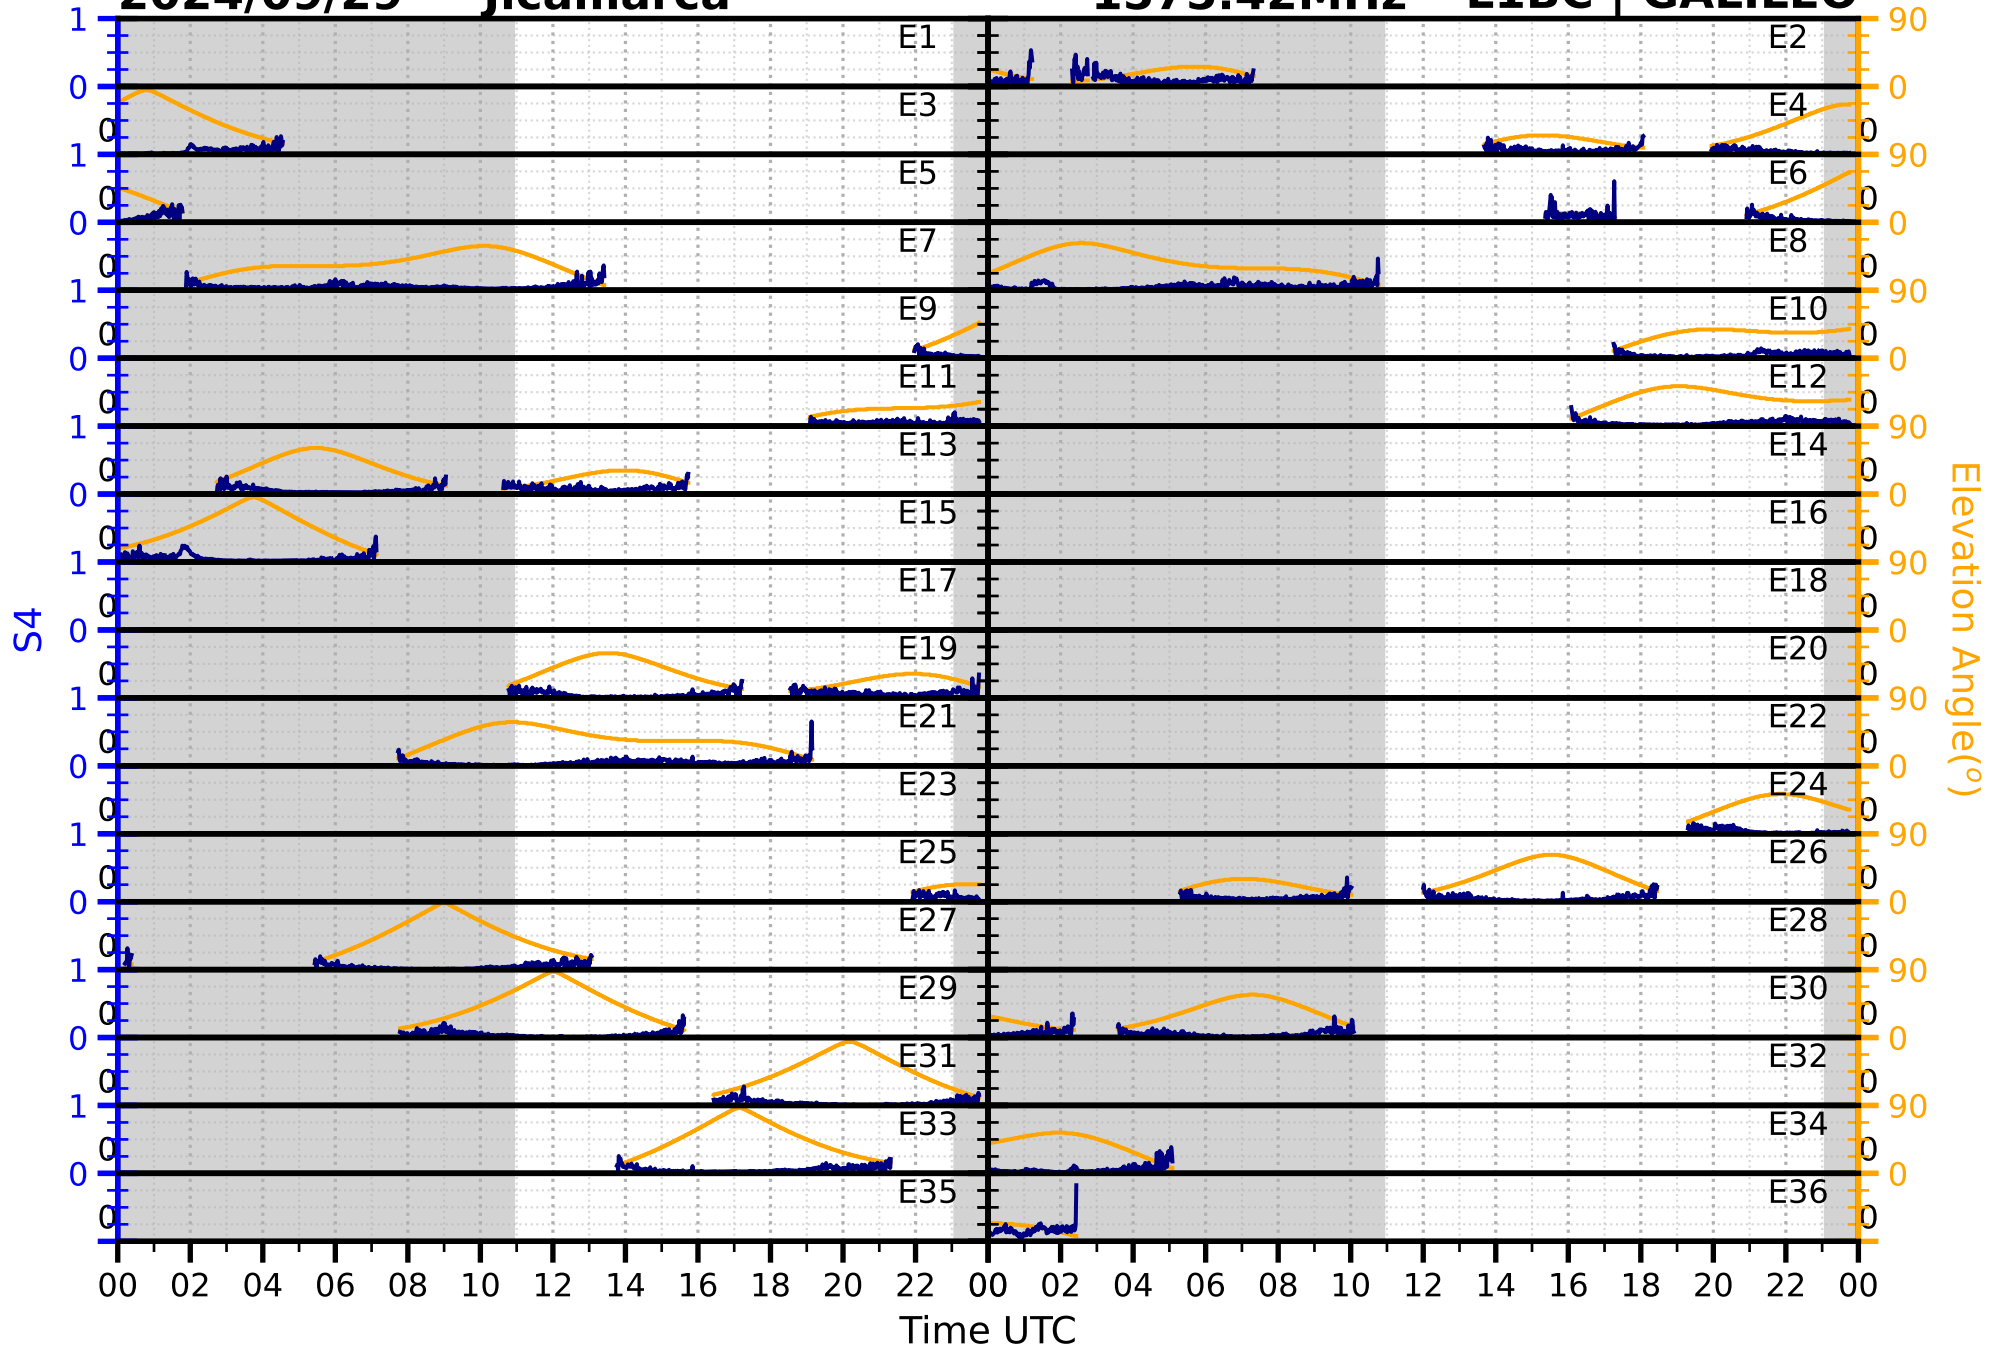

2024/09/29

Jicamarca

S4

1575.42MHz

L1CA | GPS

2024/09/29

Jicamarca

S4

1575.42MHz

L1BC | GALILEO

2024/09/29

Jicamarca

S4

1602MHz

L1CA | GLONASS