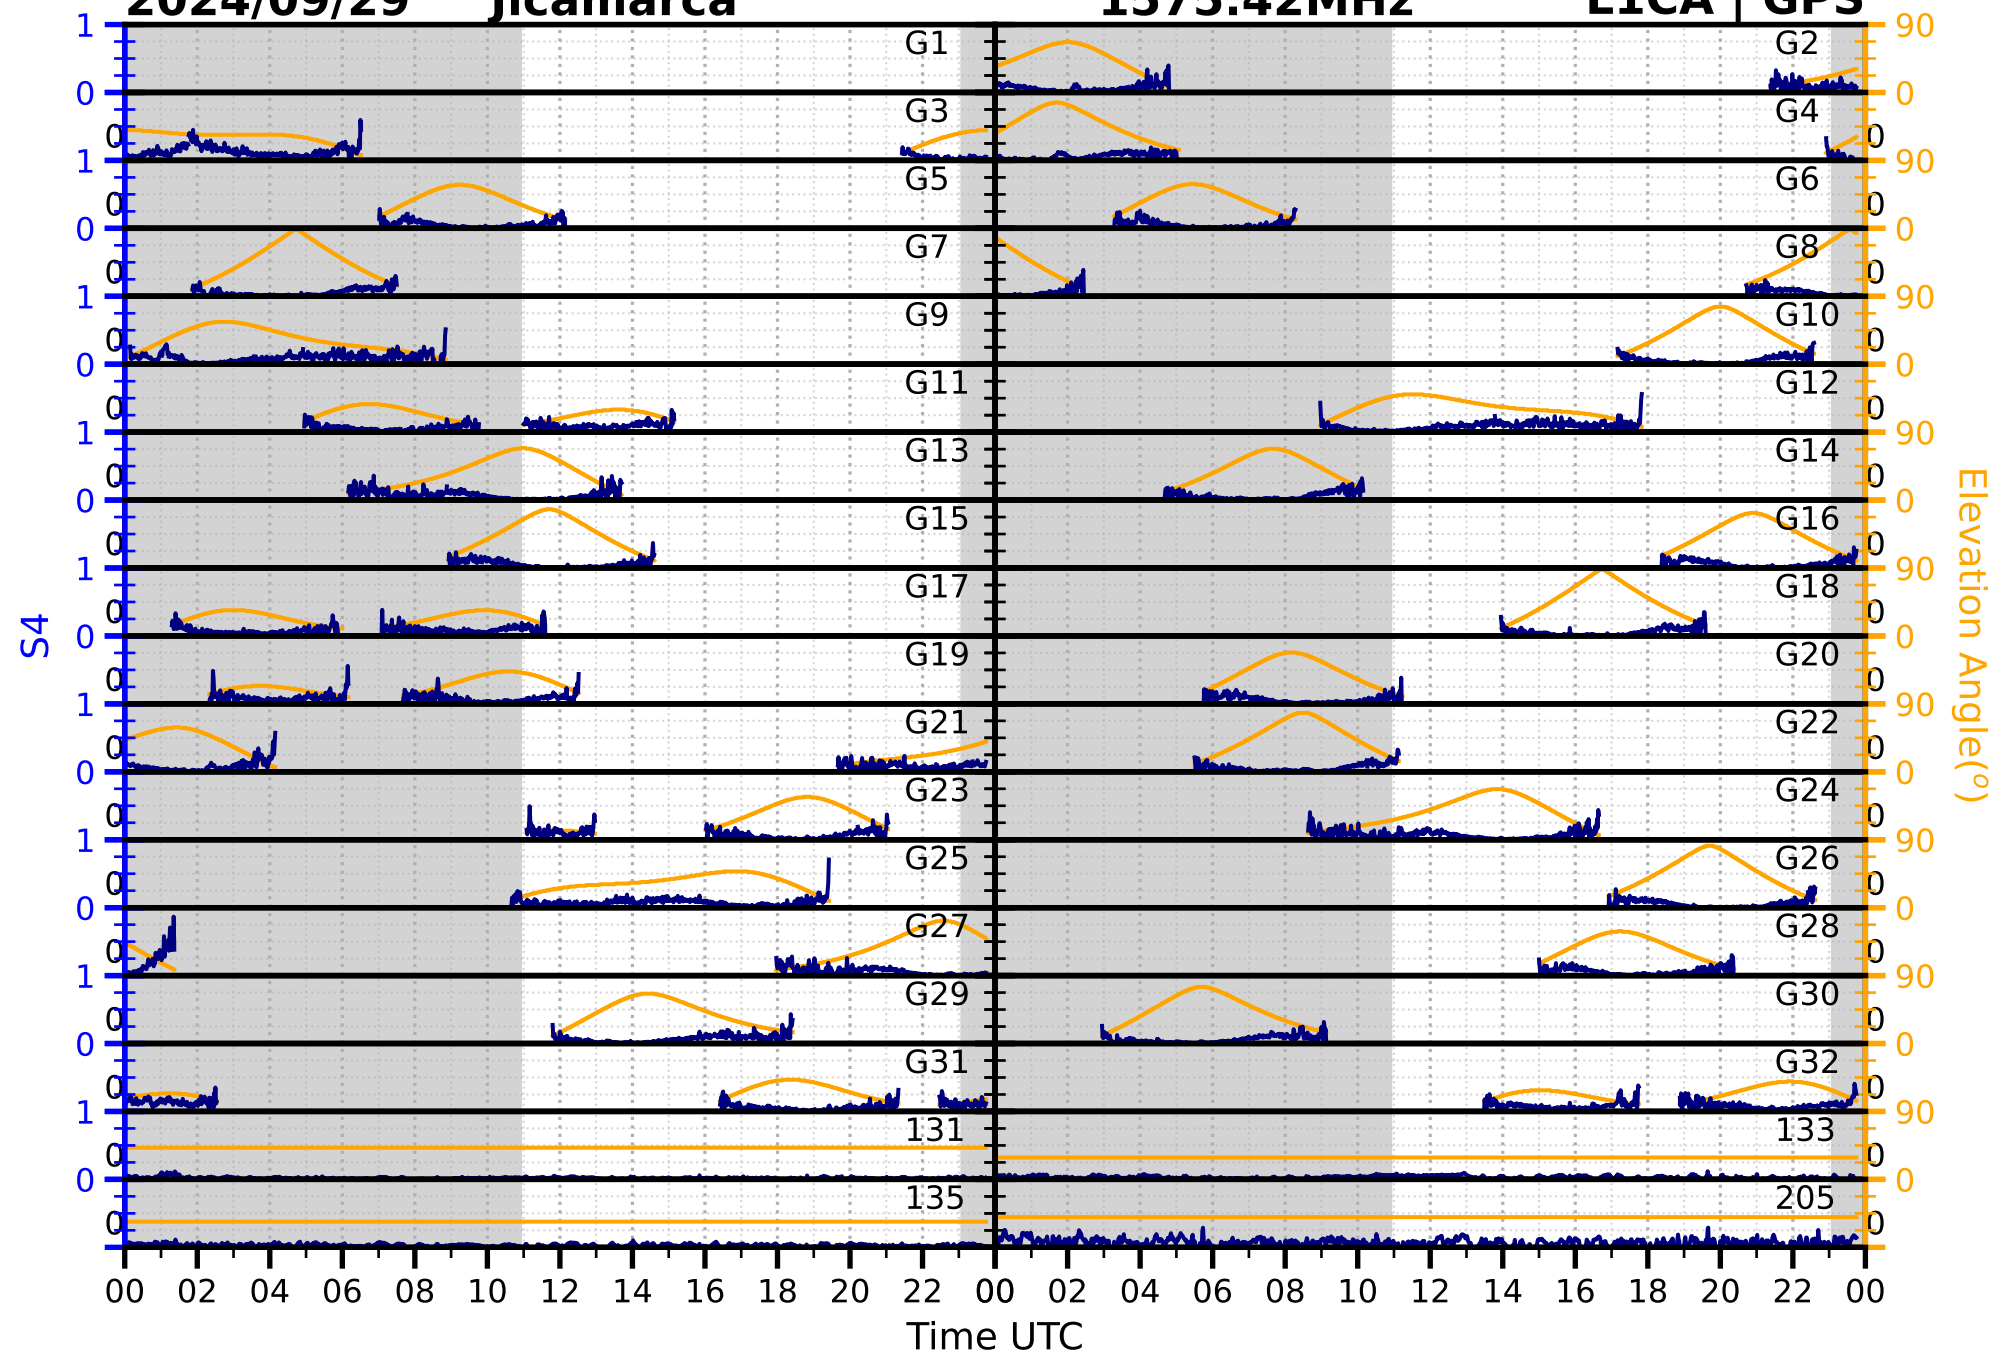

2024/09/29

Jicamarca

S4

1575.42MHz

L1CA | GPS

2024/09/29

Jicamarca

S4

1575.42MHz

L1BC | GALILEO

2024/09/29

Jicamarca

S4

1602MHz

L1CA | GLONASS