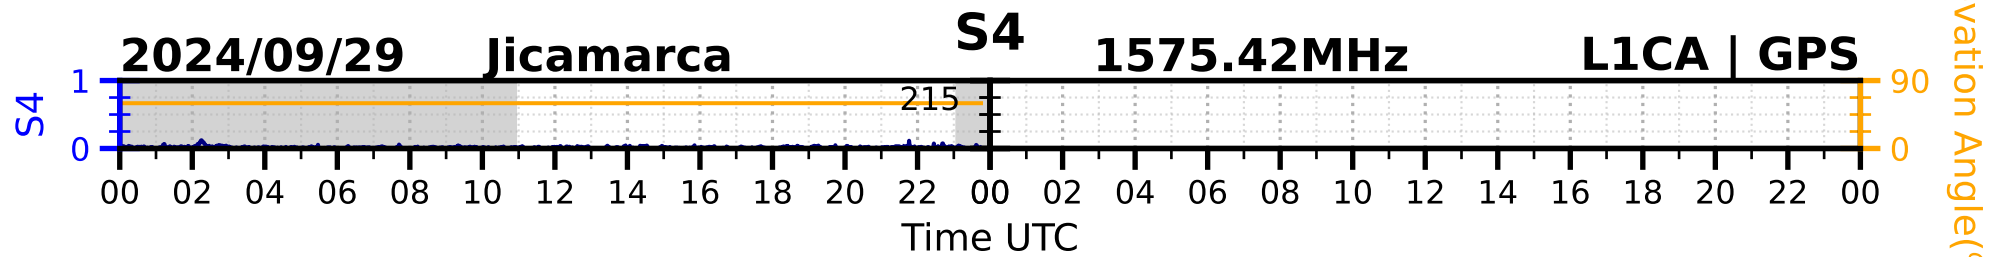

2024/09/29

Jicamarca

S4

1575.42MHz

L1CA | GPS

2024/09/29

Jicamarca

S4

1575.42MHz

L1BC | GALILEO

2024/09/29

Jicamarca

S4

1602MHz

L1CA | GLONASS