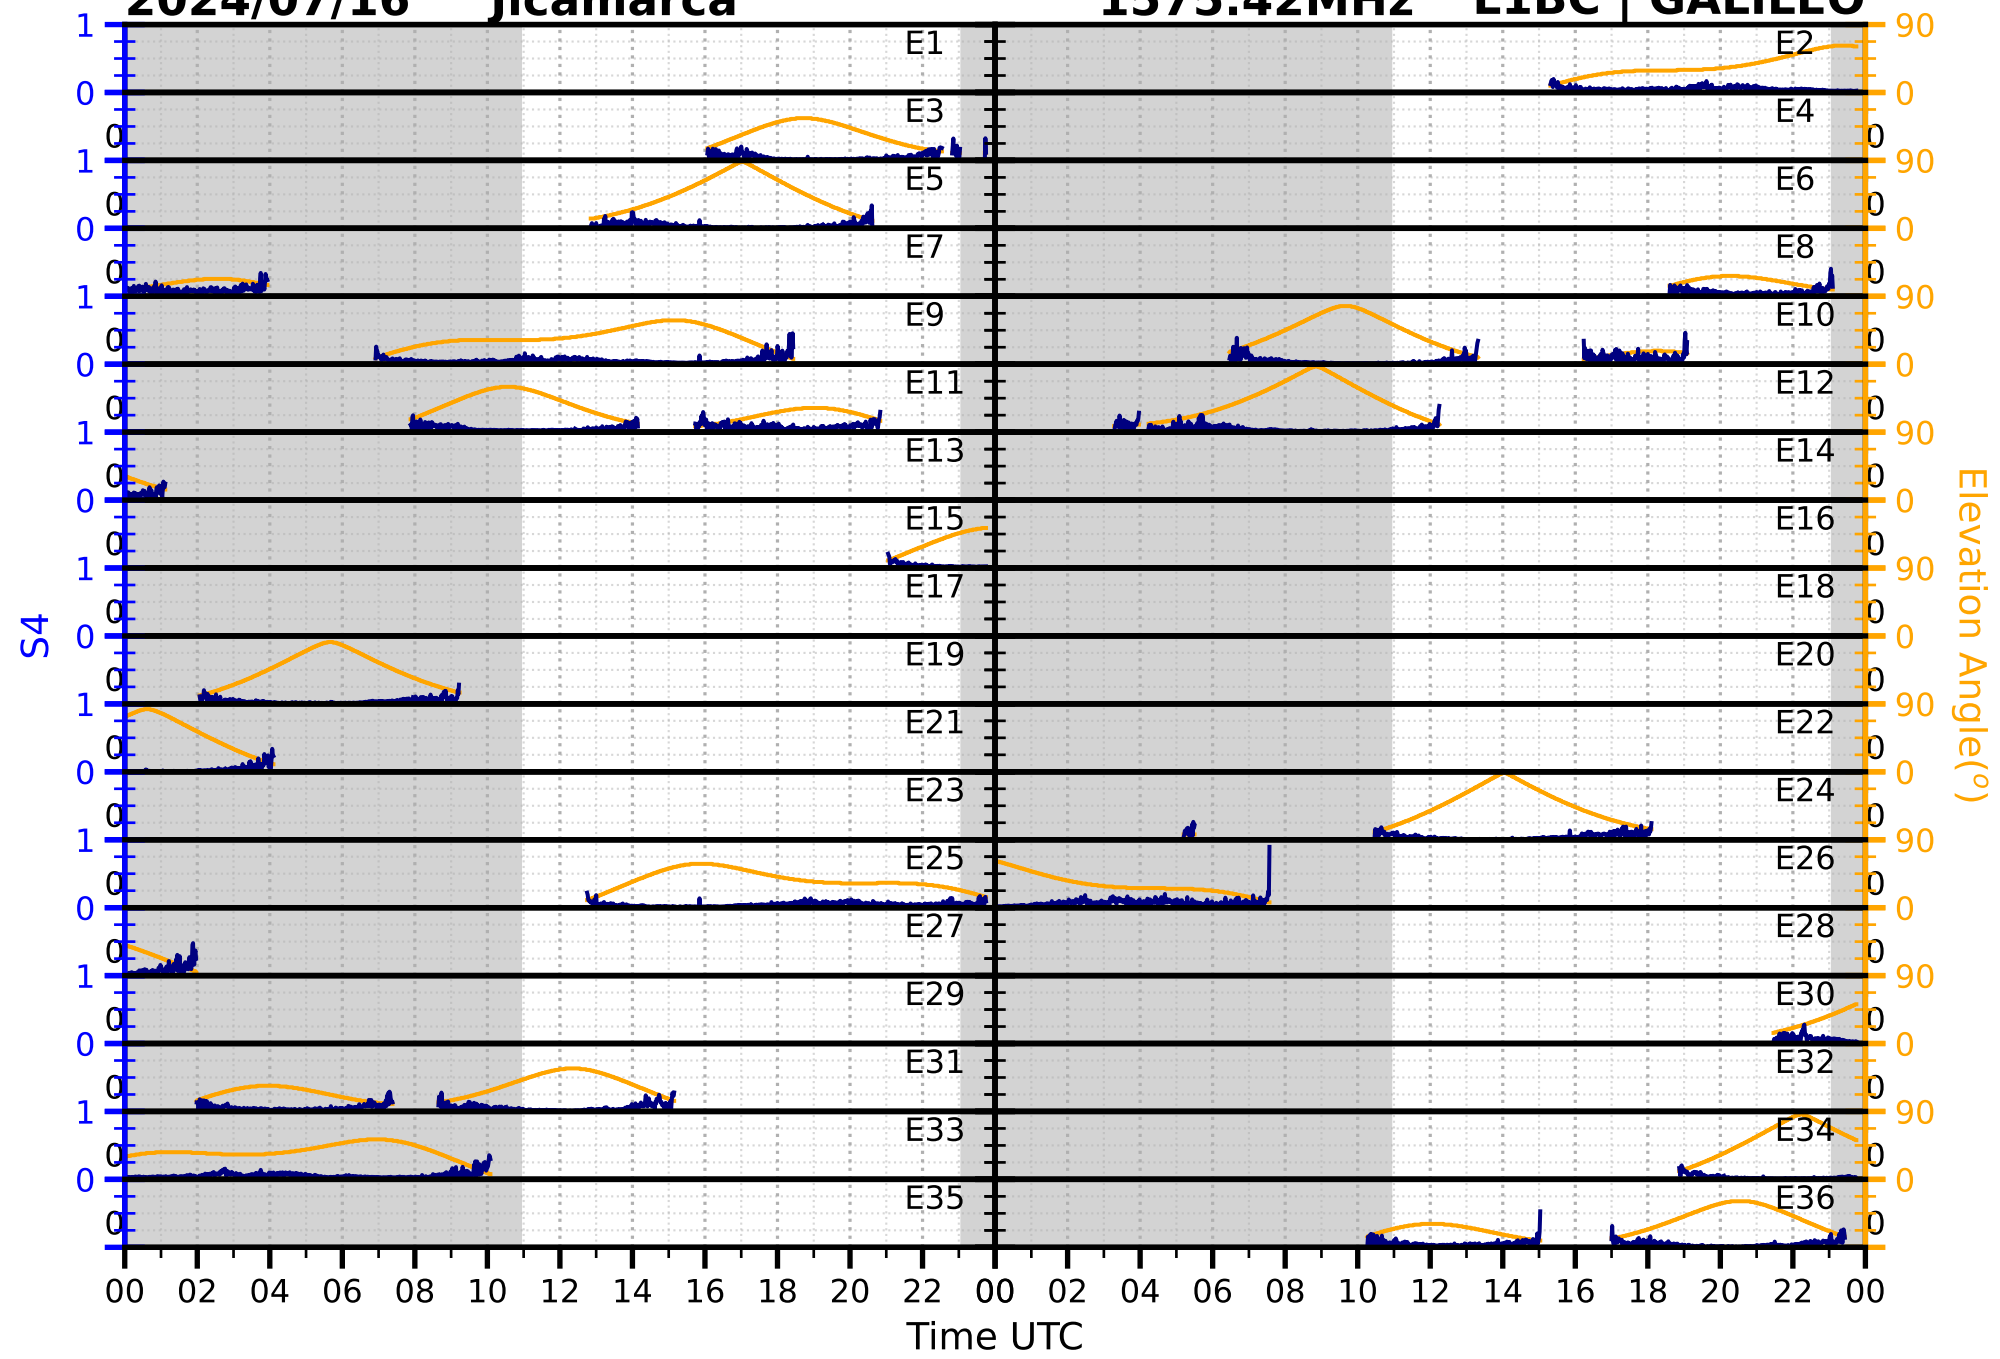

1575.42MHz

L1BC | GALILEO

2024/07/16

Jicamarca

S4

1602MHz

L1CA | GLONASS