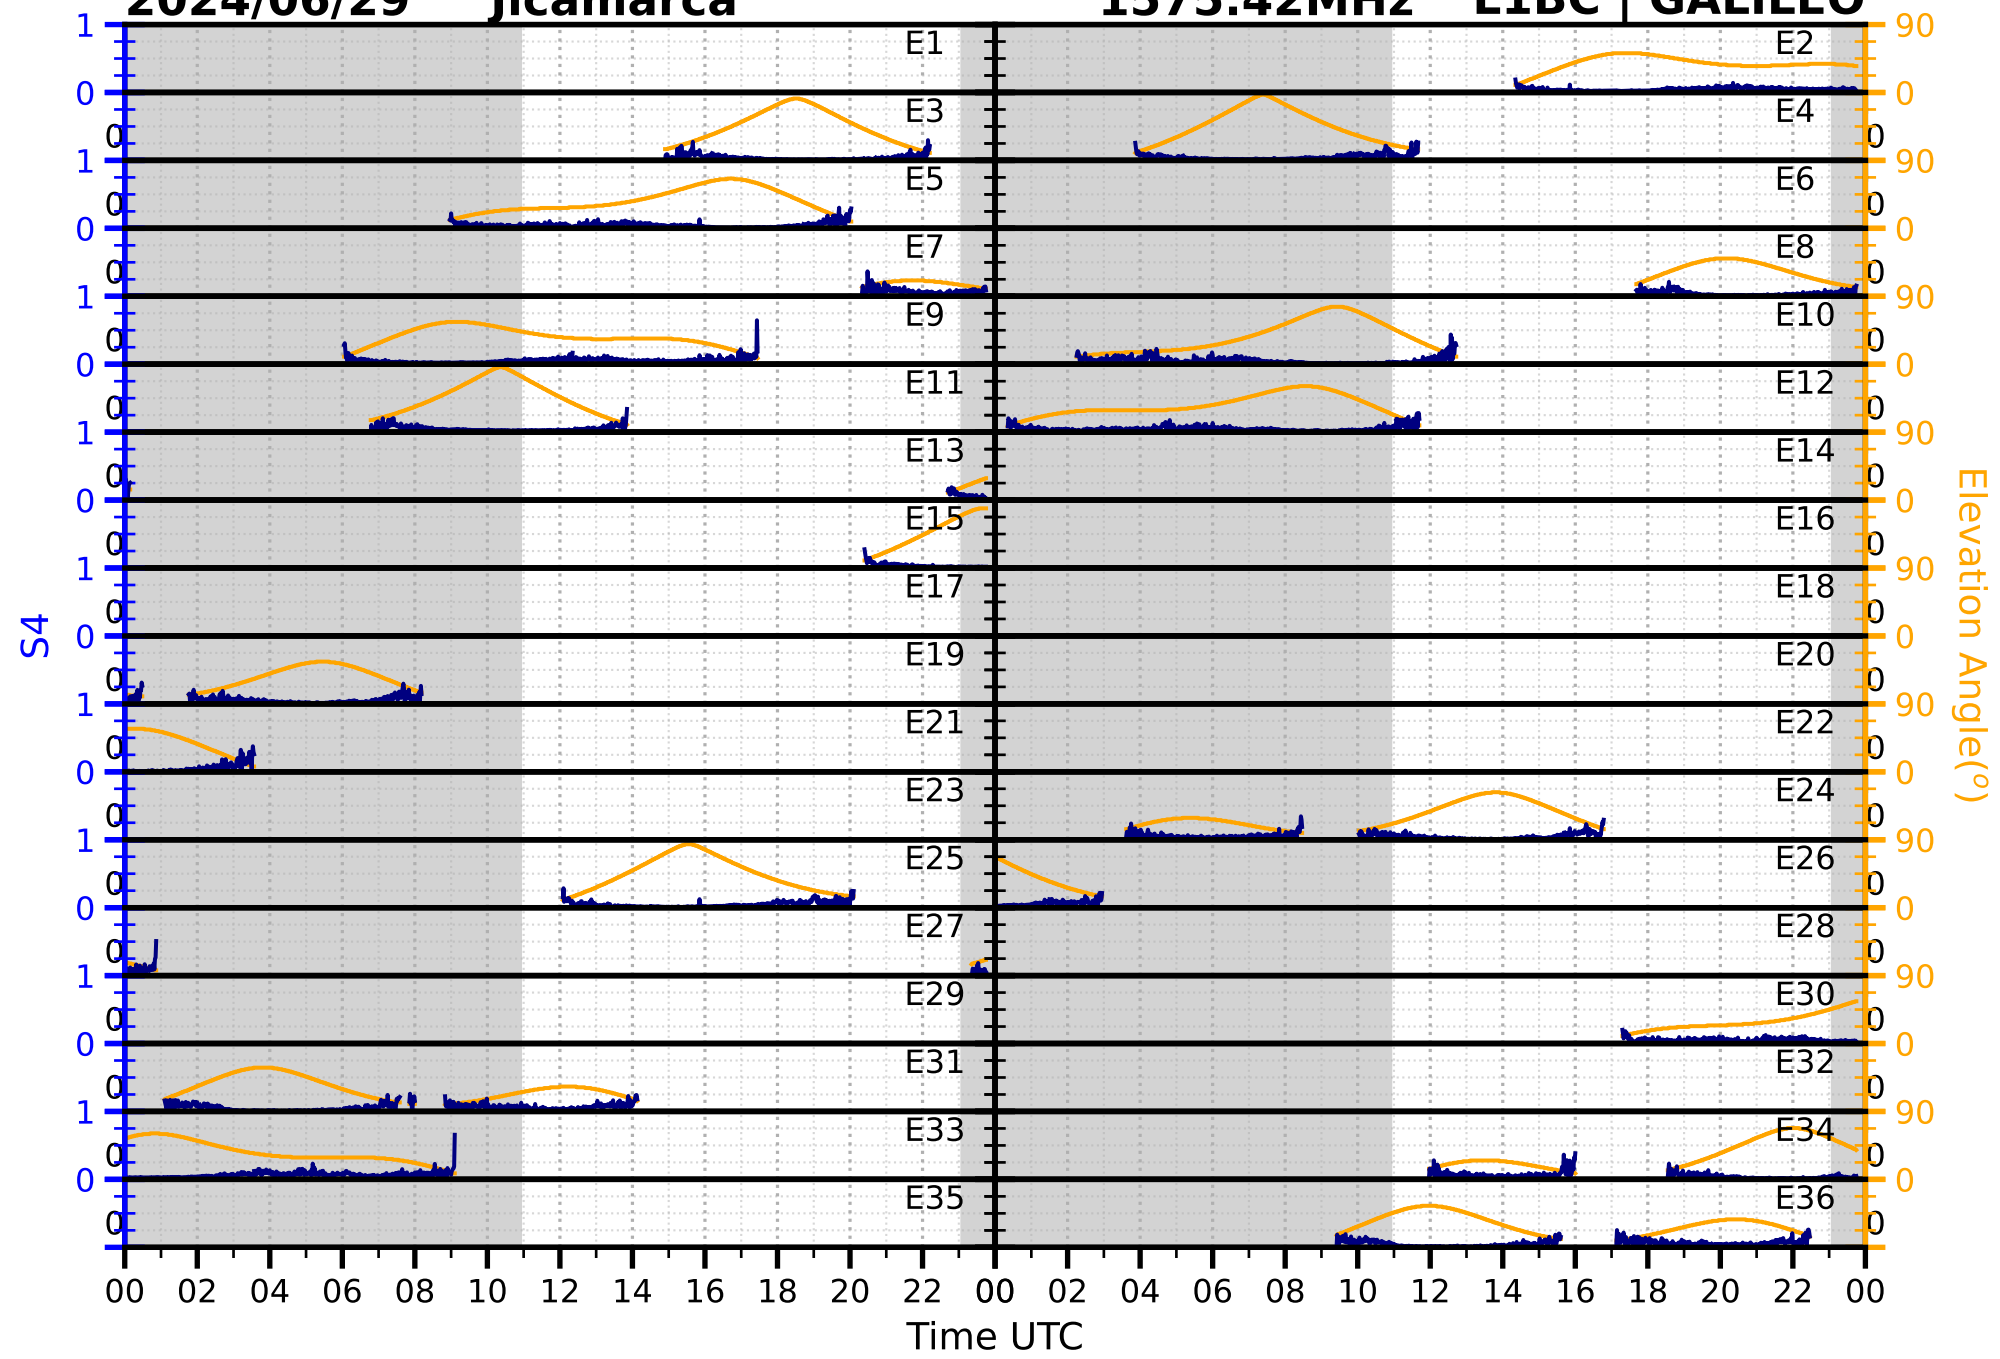

1575.42MHz

L1BC | GALILEO

2024/06/29

Jicamarca

S4

1602MHz

L1CA | GLONASS