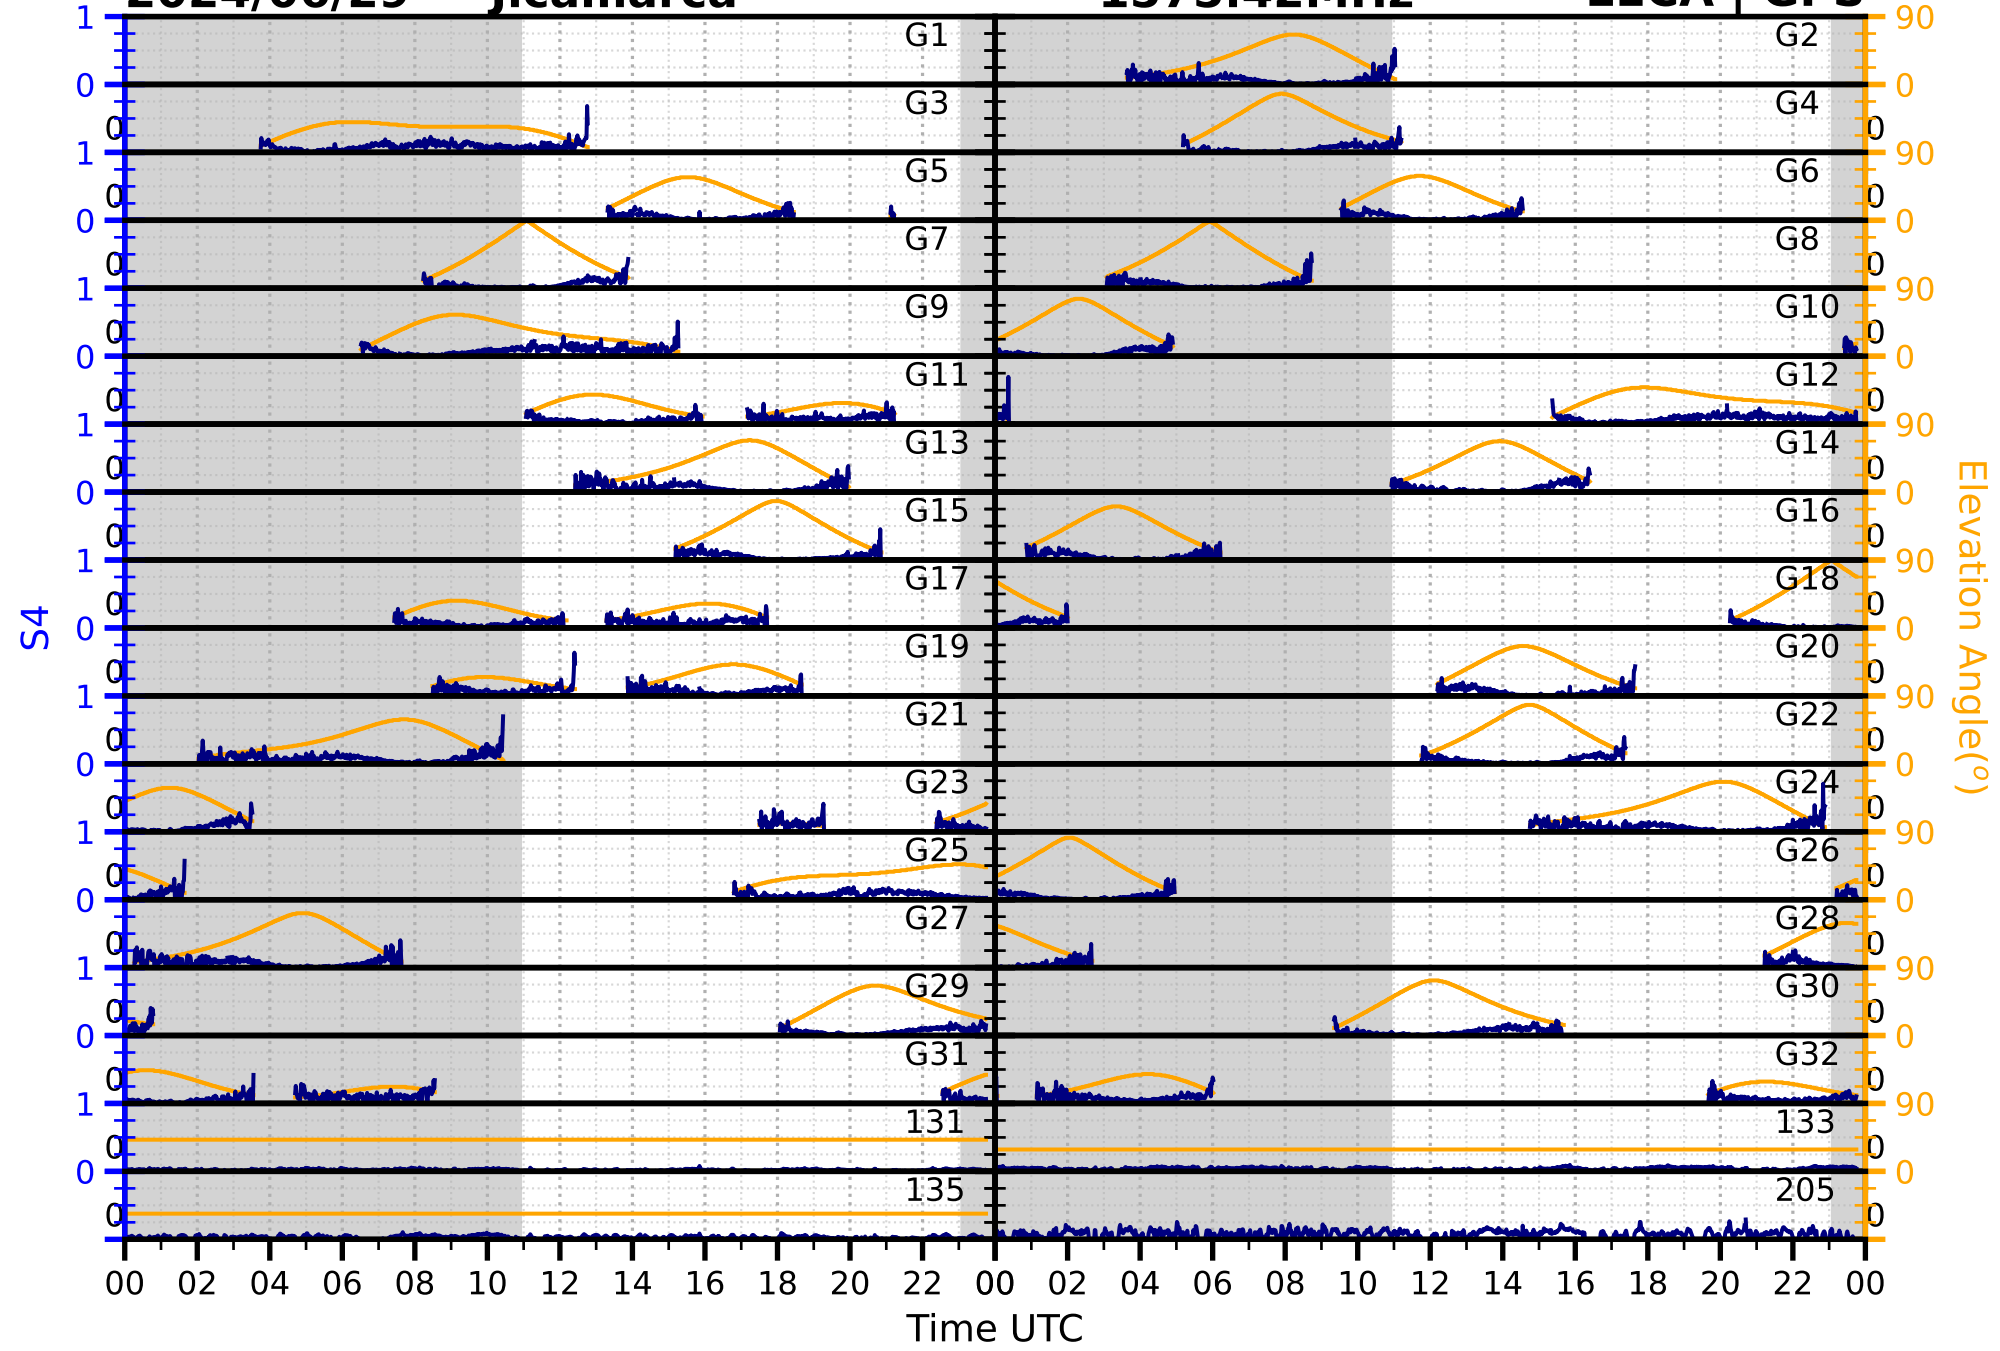

2024/06/29

Jicamarca

S4

1575.42MHz

L1CA | GPS

2024/06/29

Jicamarca

S4

1575.42MHz

L1BC | GALILEO

2024/06/29

Jicamarca

S4

1602MHz

L1CA | GLONASS