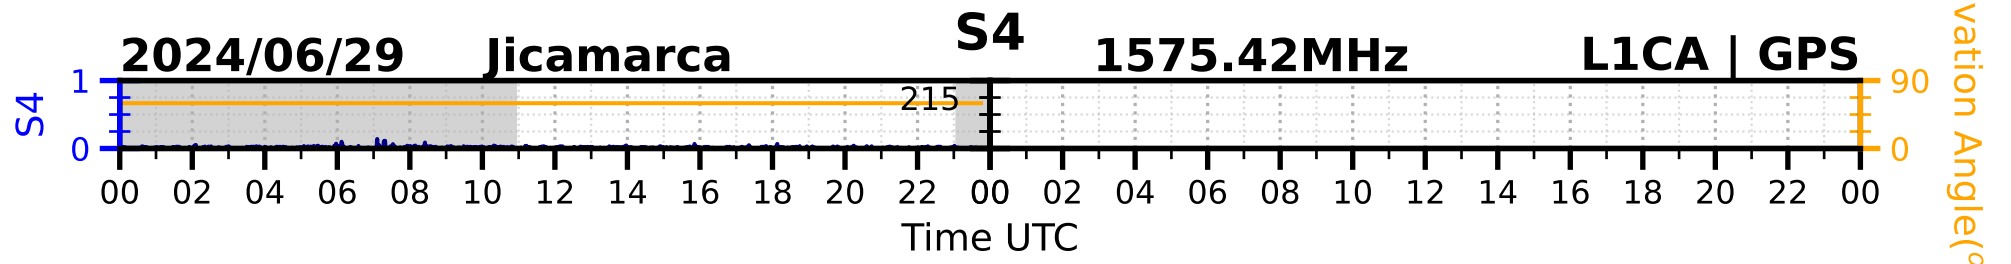

2024/06/29

Jicamarca

S4

1575.42MHz

L1CA | GPS

2024/06/29

Jicamarca

S4

1575.42MHz

L1BC | GALILEO

2024/06/29

Jicamarca

S4

1602MHz

L1CA | GLONASS