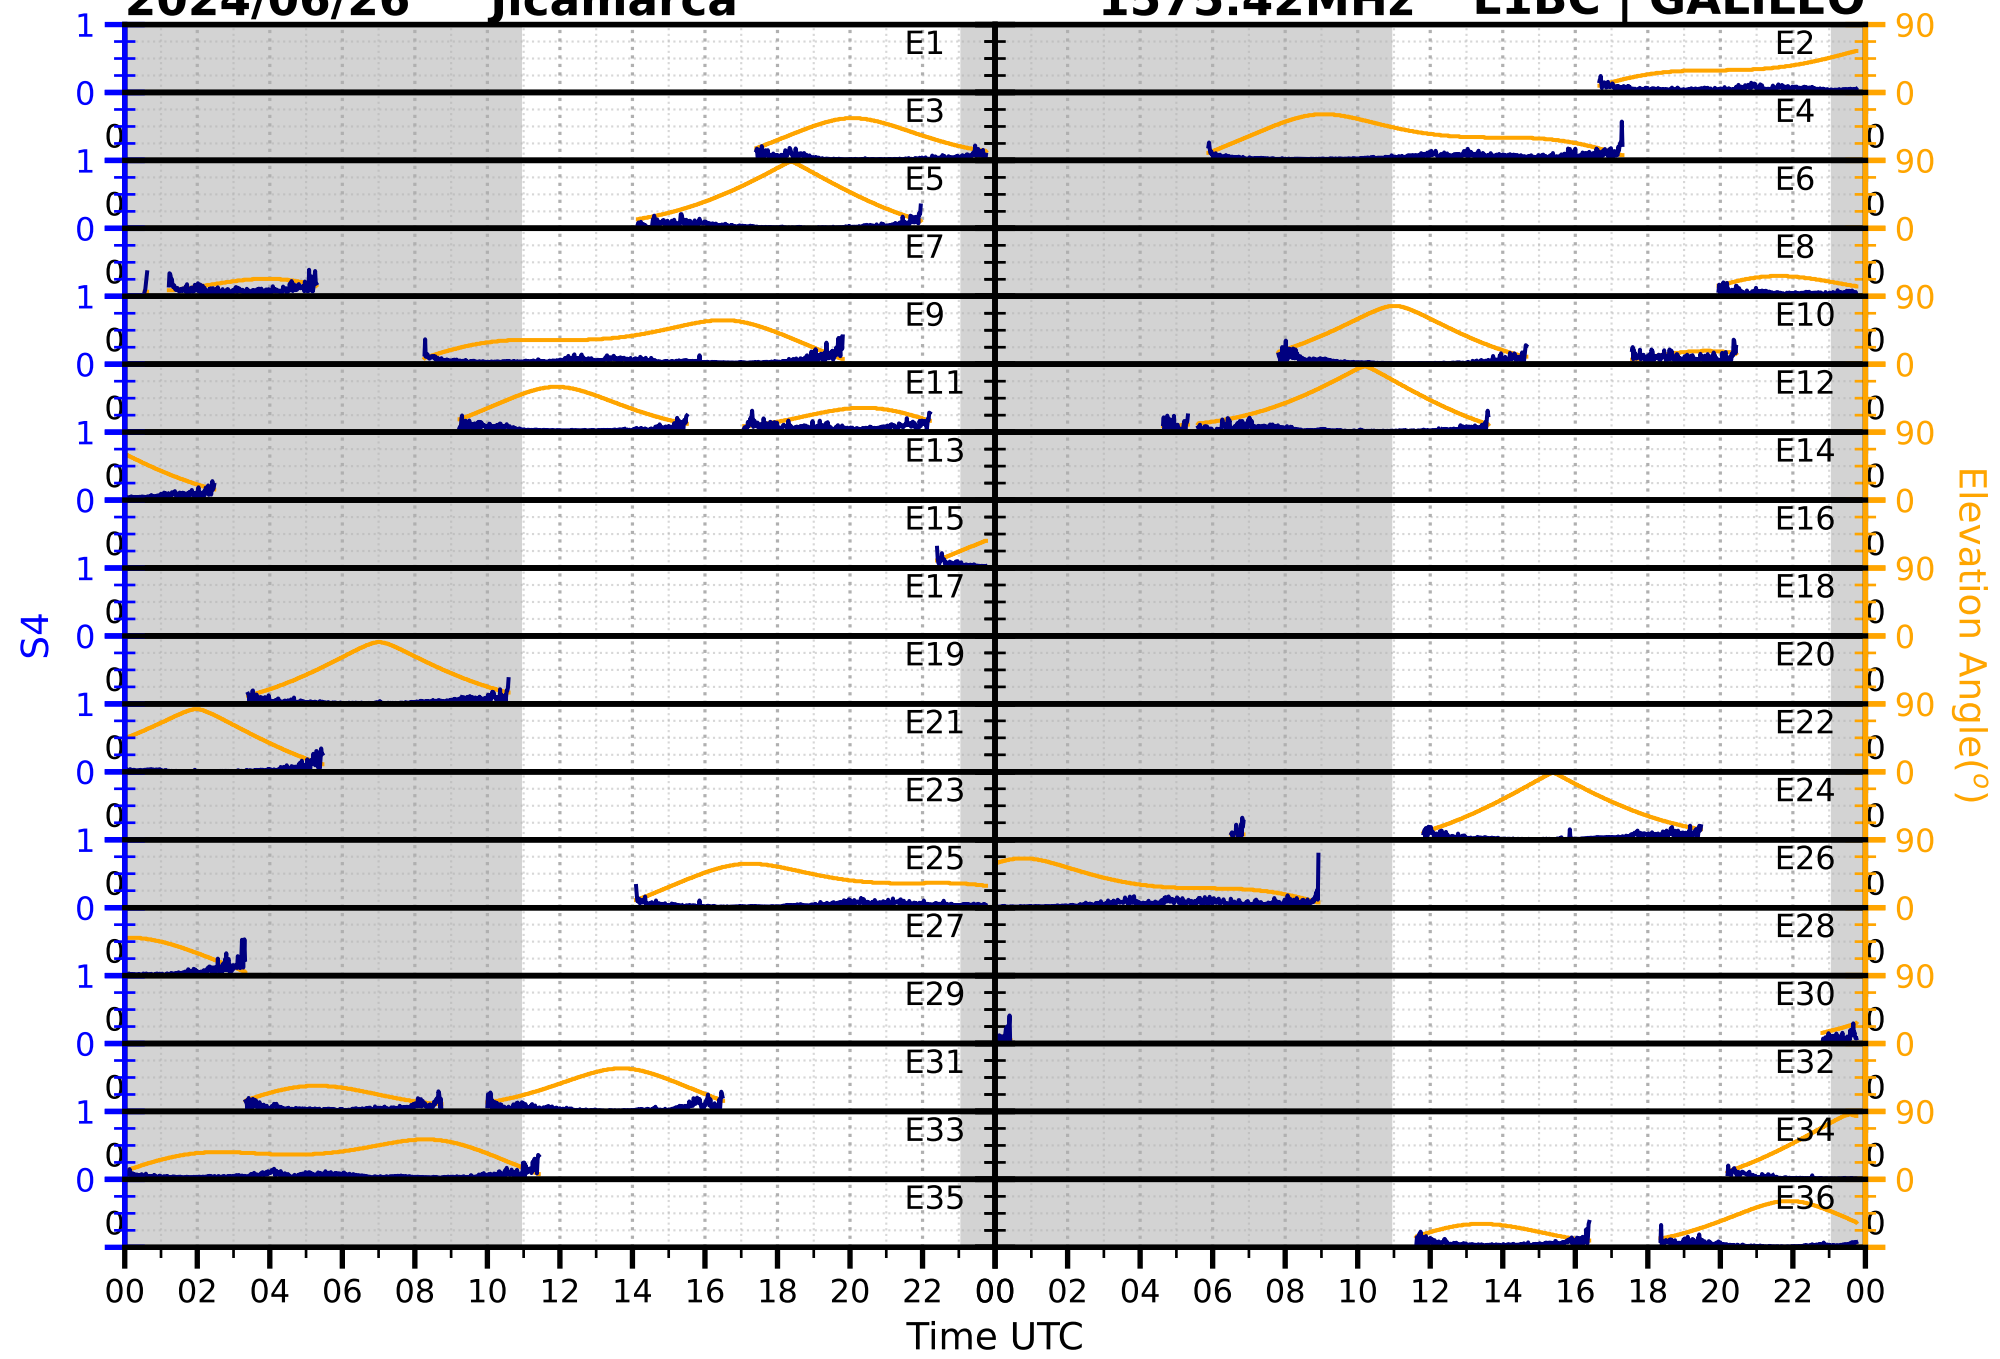

1575.42MHz

L1BC | GALILEO

2024/06/26

Jicamarca

S4

1602MHz

L1CA | GLONASS