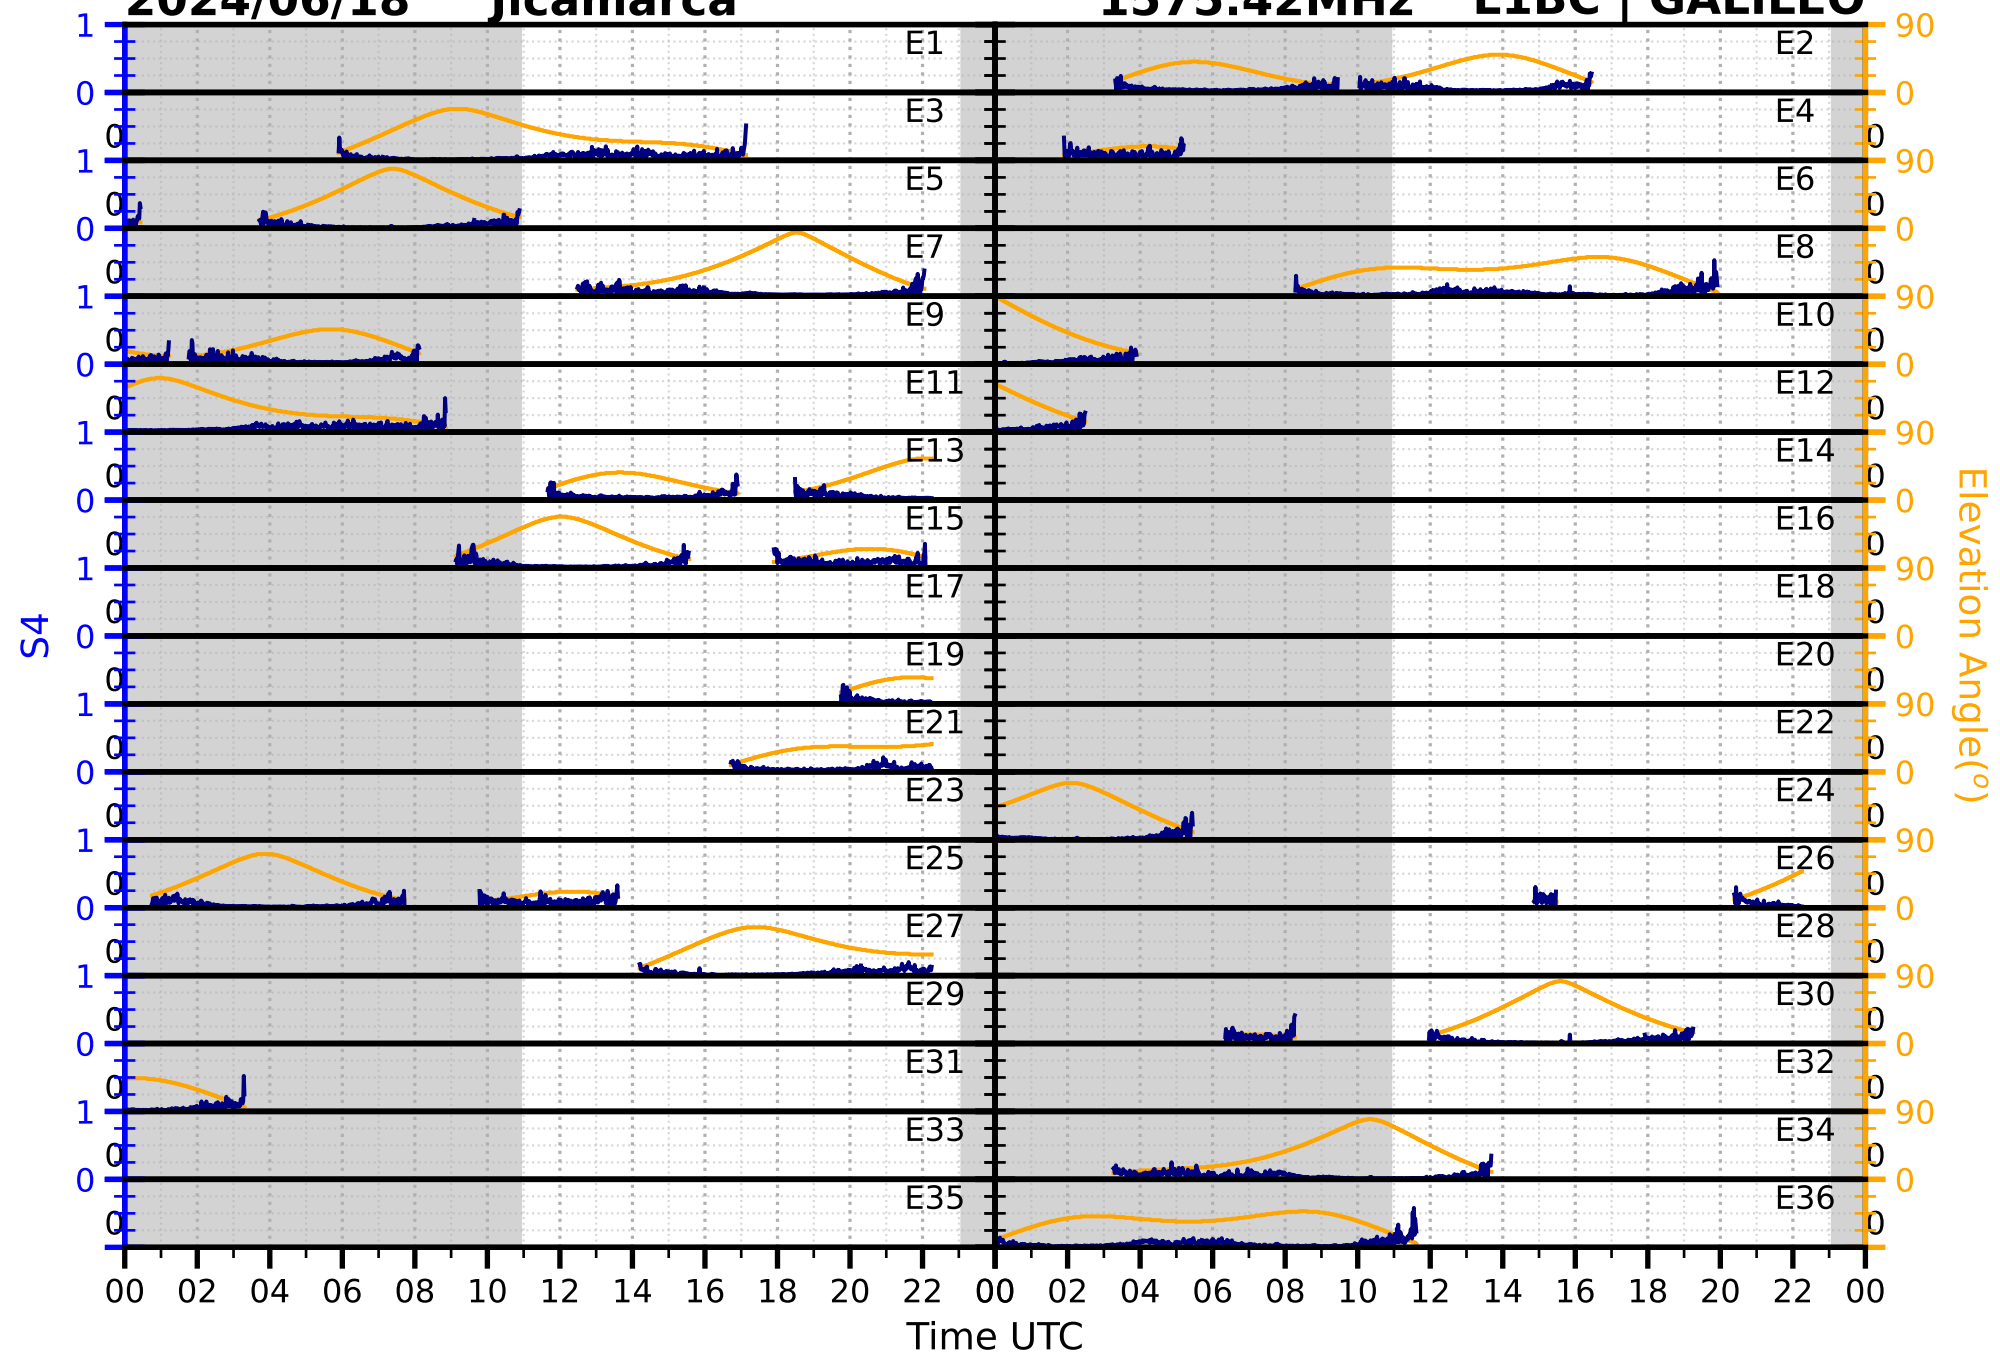

1575.42MHz

L1BC | GALILEO

2024/06/18 Jicamarca S4 1602MHz L1CA | GLONASS