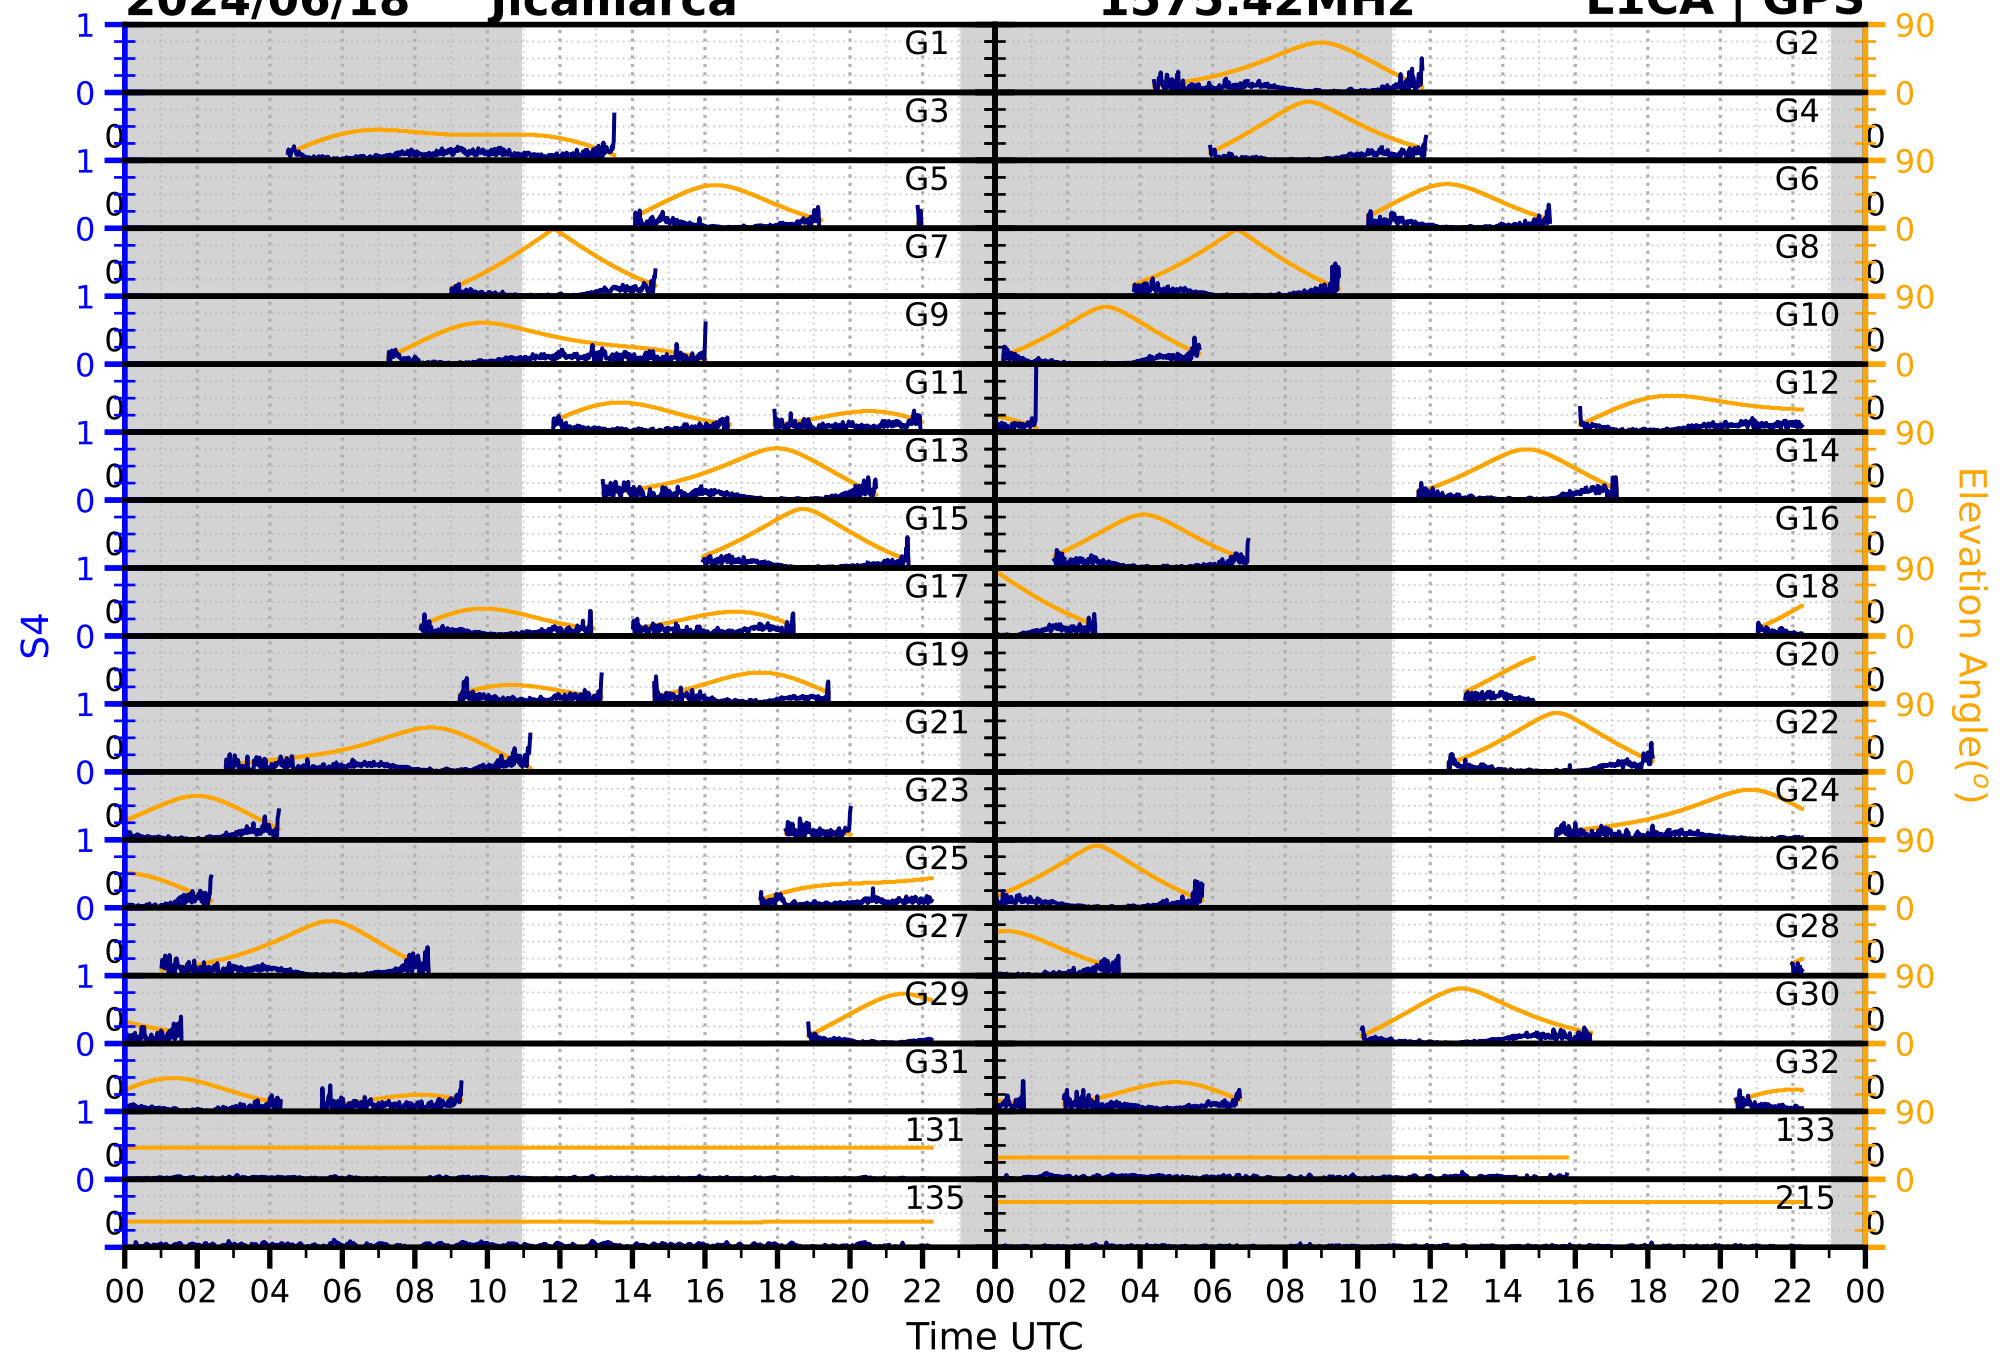

2024/06/18

Jicamarca

S4

1575.42MHz

L1CA | GPS

2024/06/18

Jicamarca

S4

1575.42MHz

L1BC | GALILEO

2024/06/18 Jicamarca S4 1602MHz L1CA | GLONASS