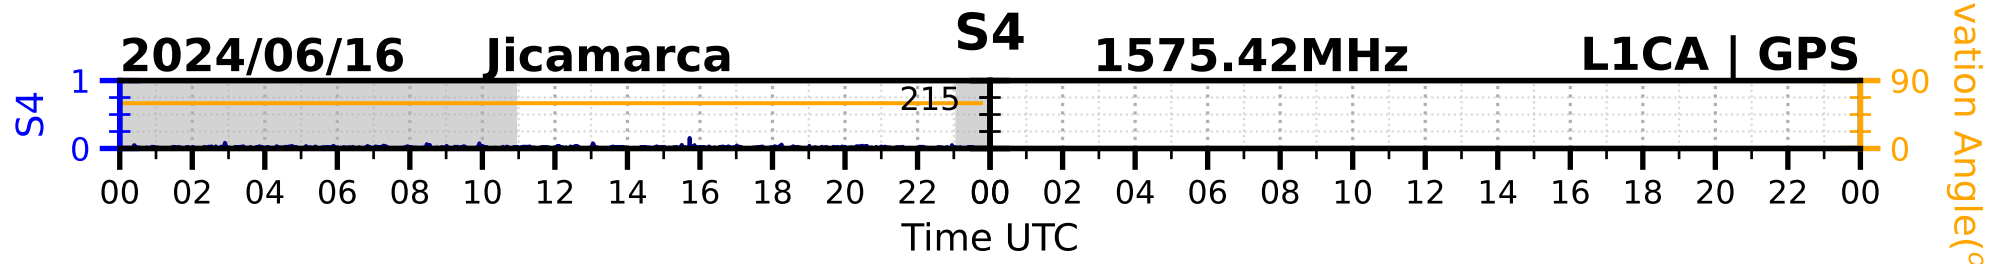

2024/06/16

Jicamarca

S4

1575.42MHz

L1CA | GPS

2024/06/16

Jicamarca

S4

1575.42MHz

L1BC | GALILEO

2024/06/16

Jicamarca

S4

1602MHz

L1CA | GLONASS