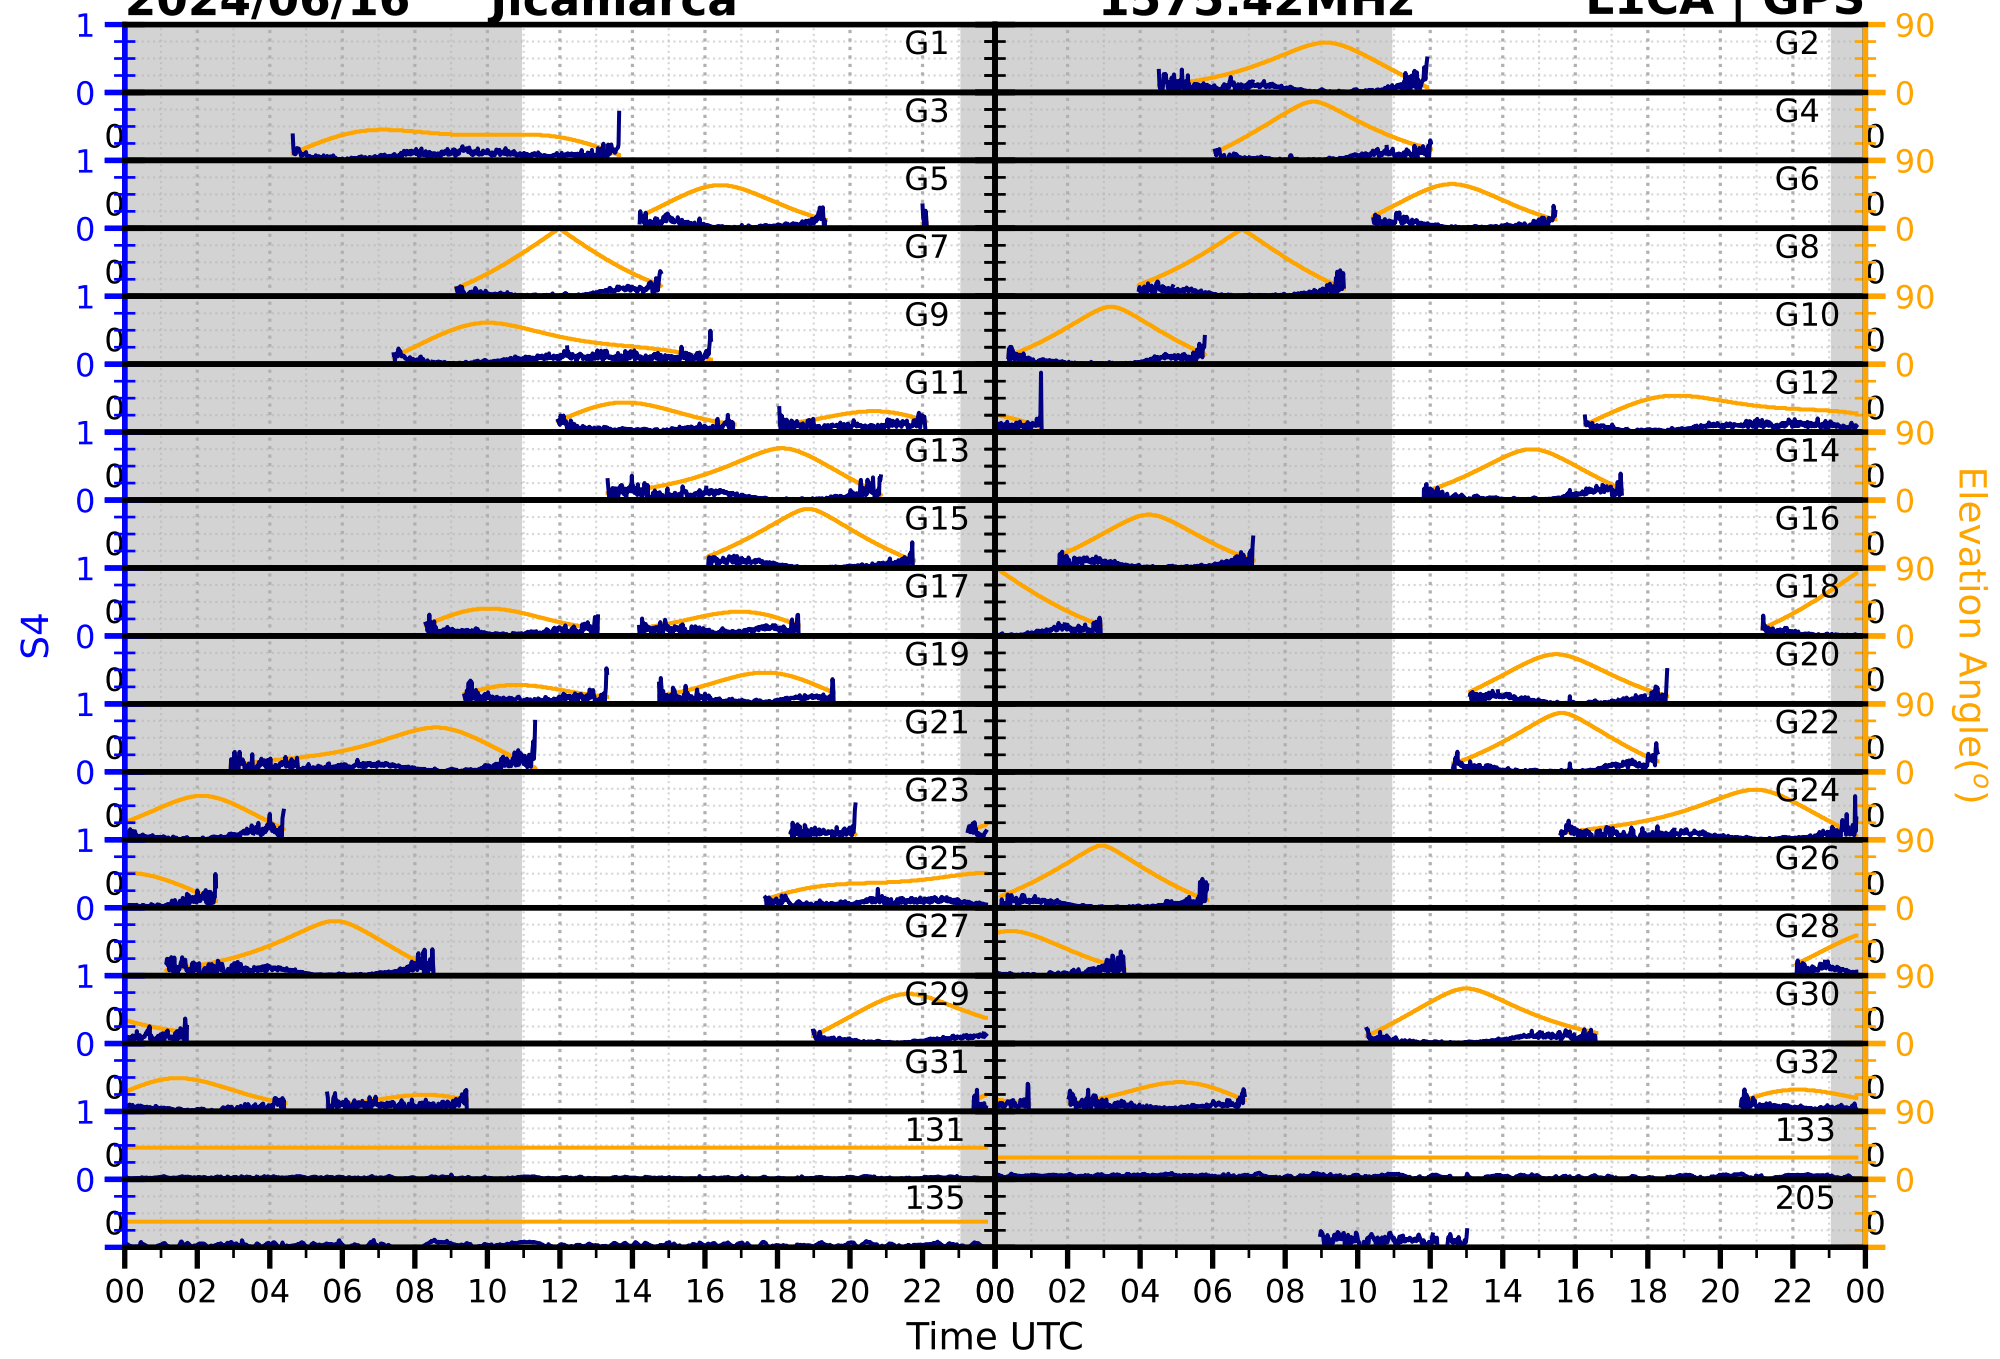

2024/06/16

Jicamarca

S4

1575.42MHz

L1CA | GPS