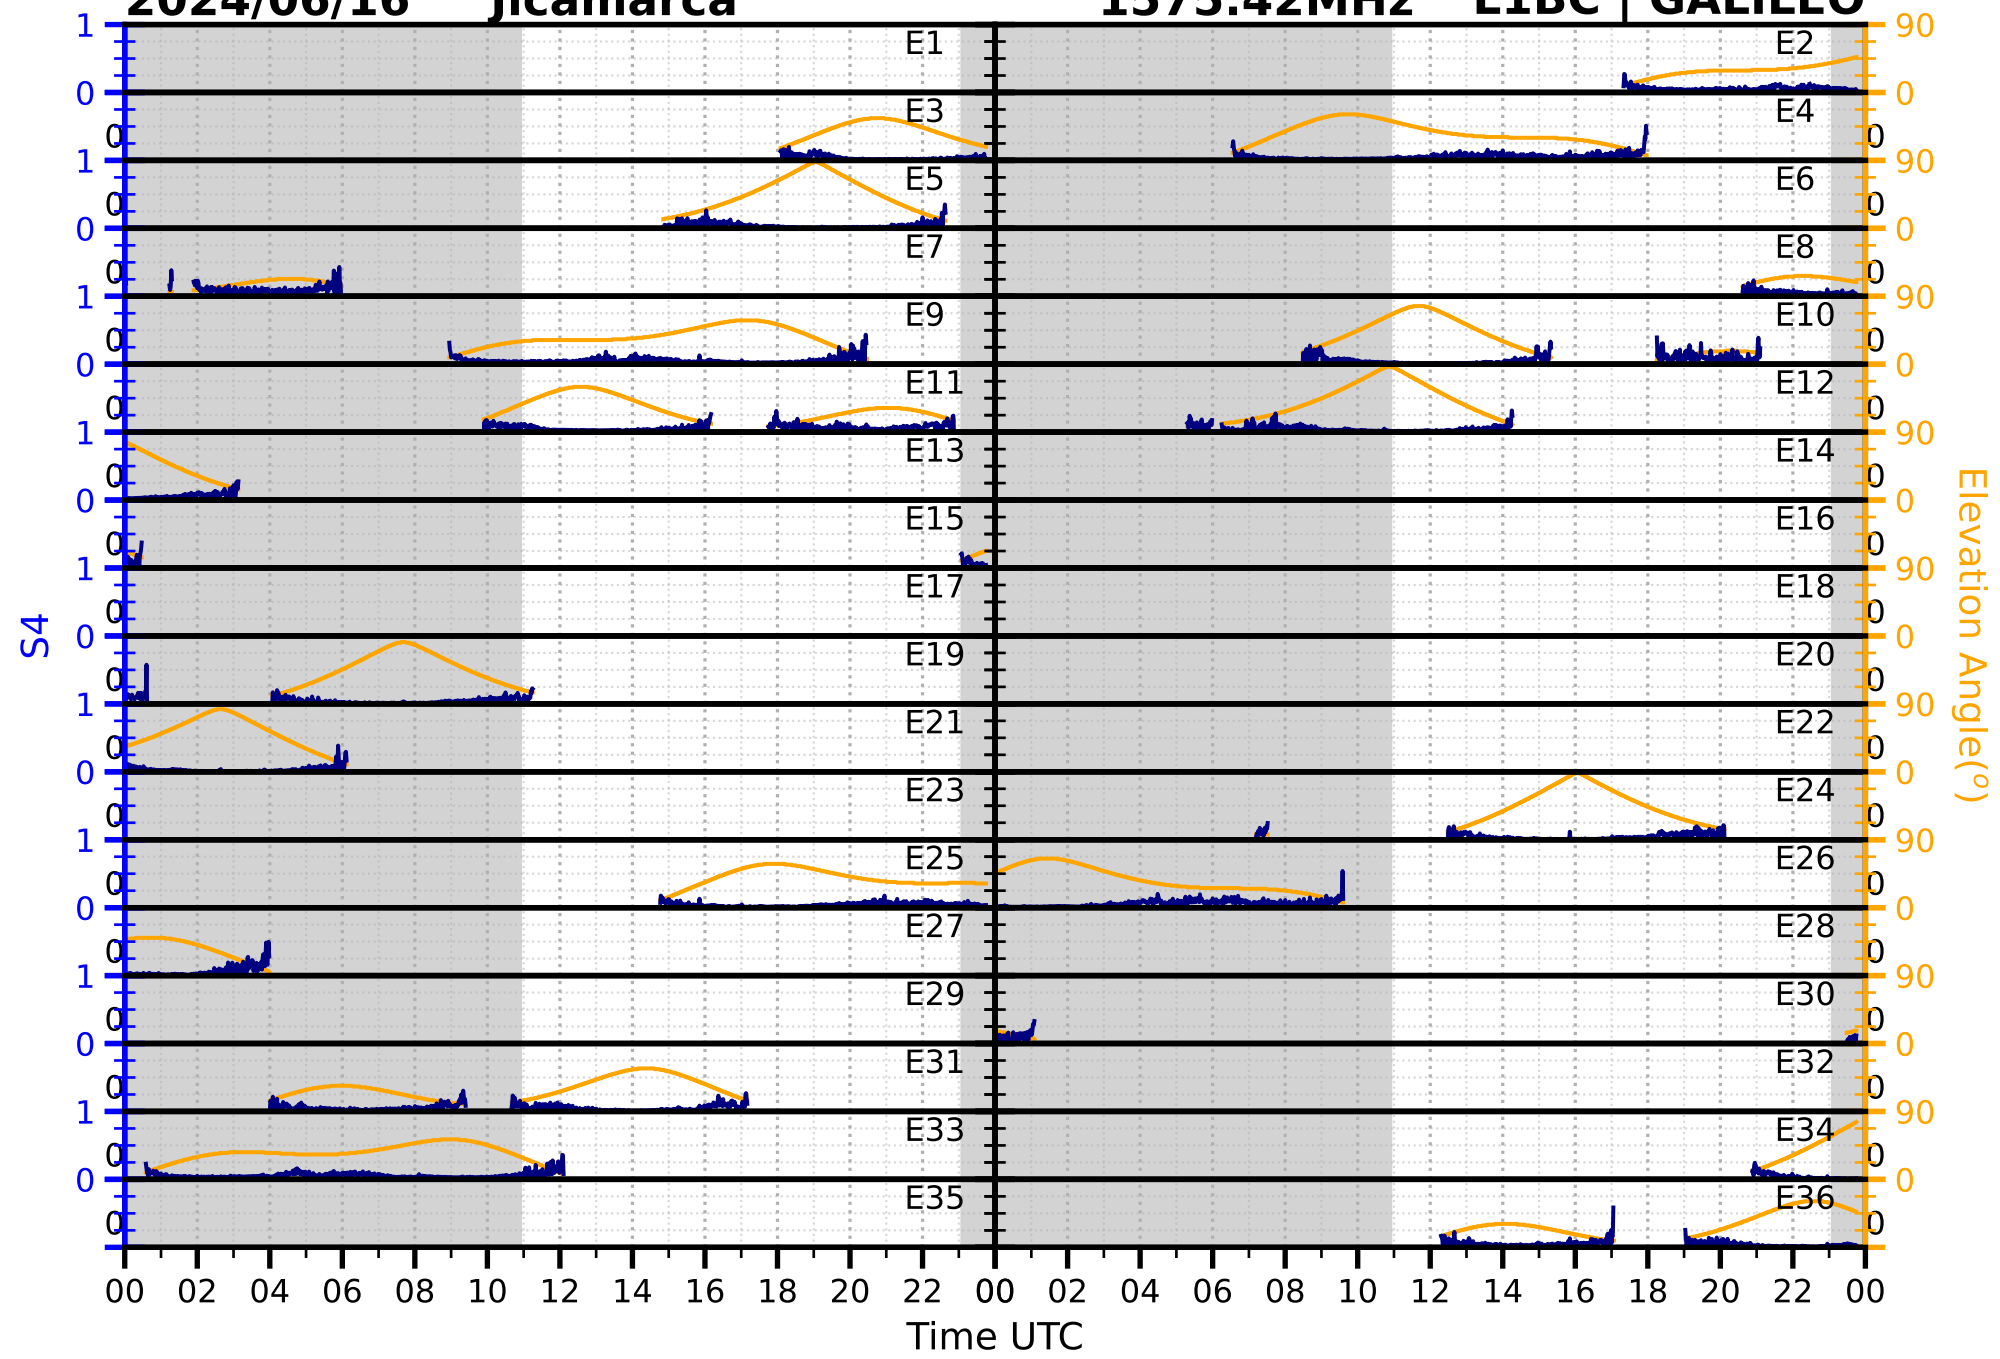

1575.42MHz

L1BC | GALILEO

2024/06/16

Jicamarca

S4

1602MHz

L1CA | GLONASS