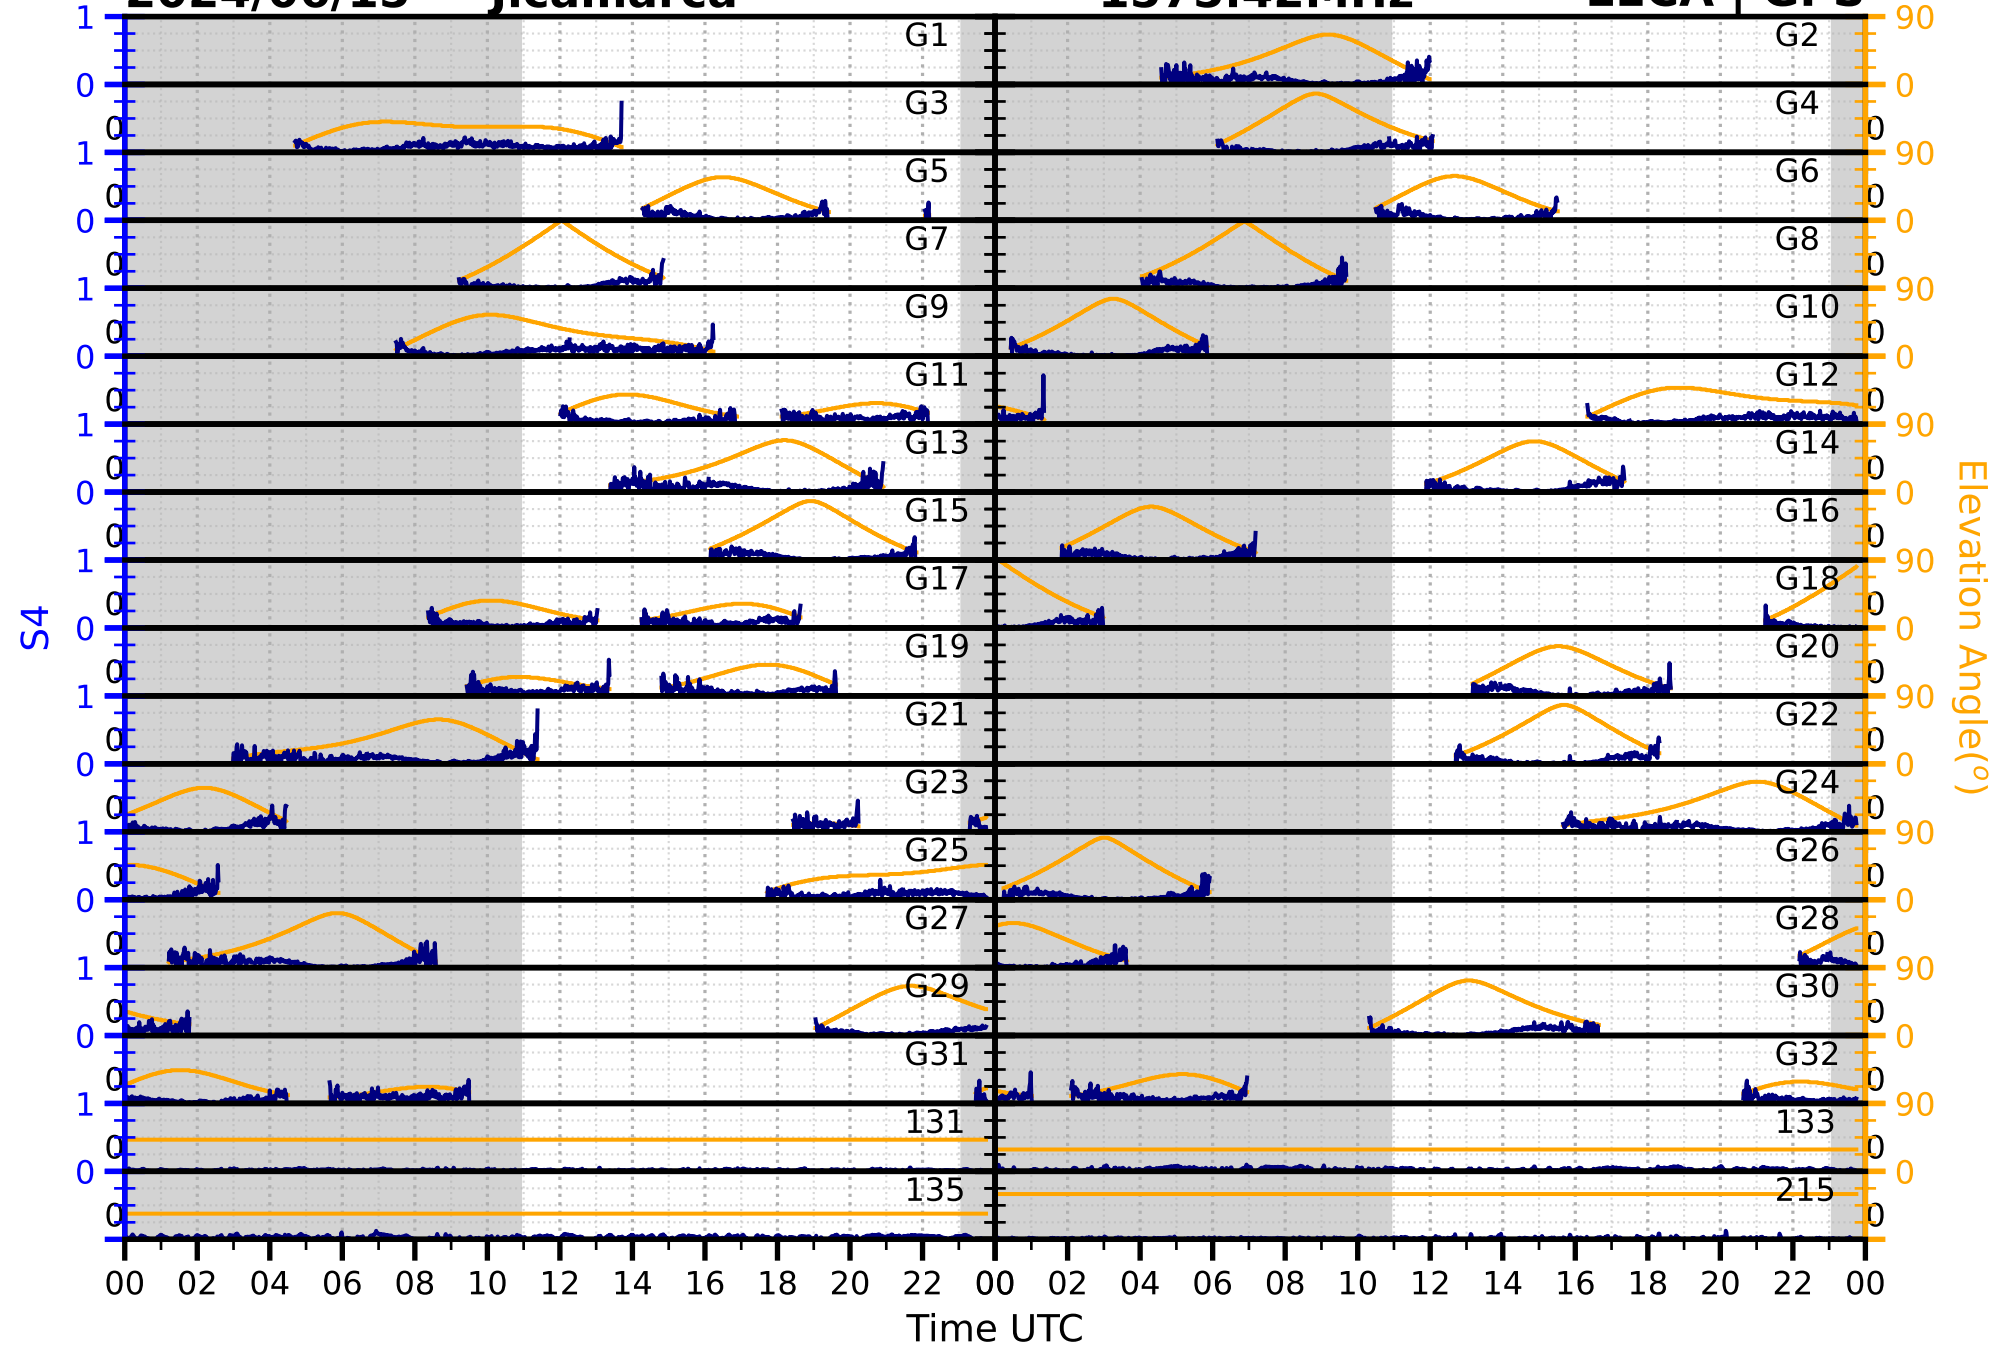

2024/06/15

Jicamarca

S4

1575.42MHz

L1CA | GPS

2024/06/15

Jicamarca

S4

1575.42MHz

L1BC | GALILEO

2024/06/15

Jicamarca

S4

1602MHz

L1CA | GLONASS