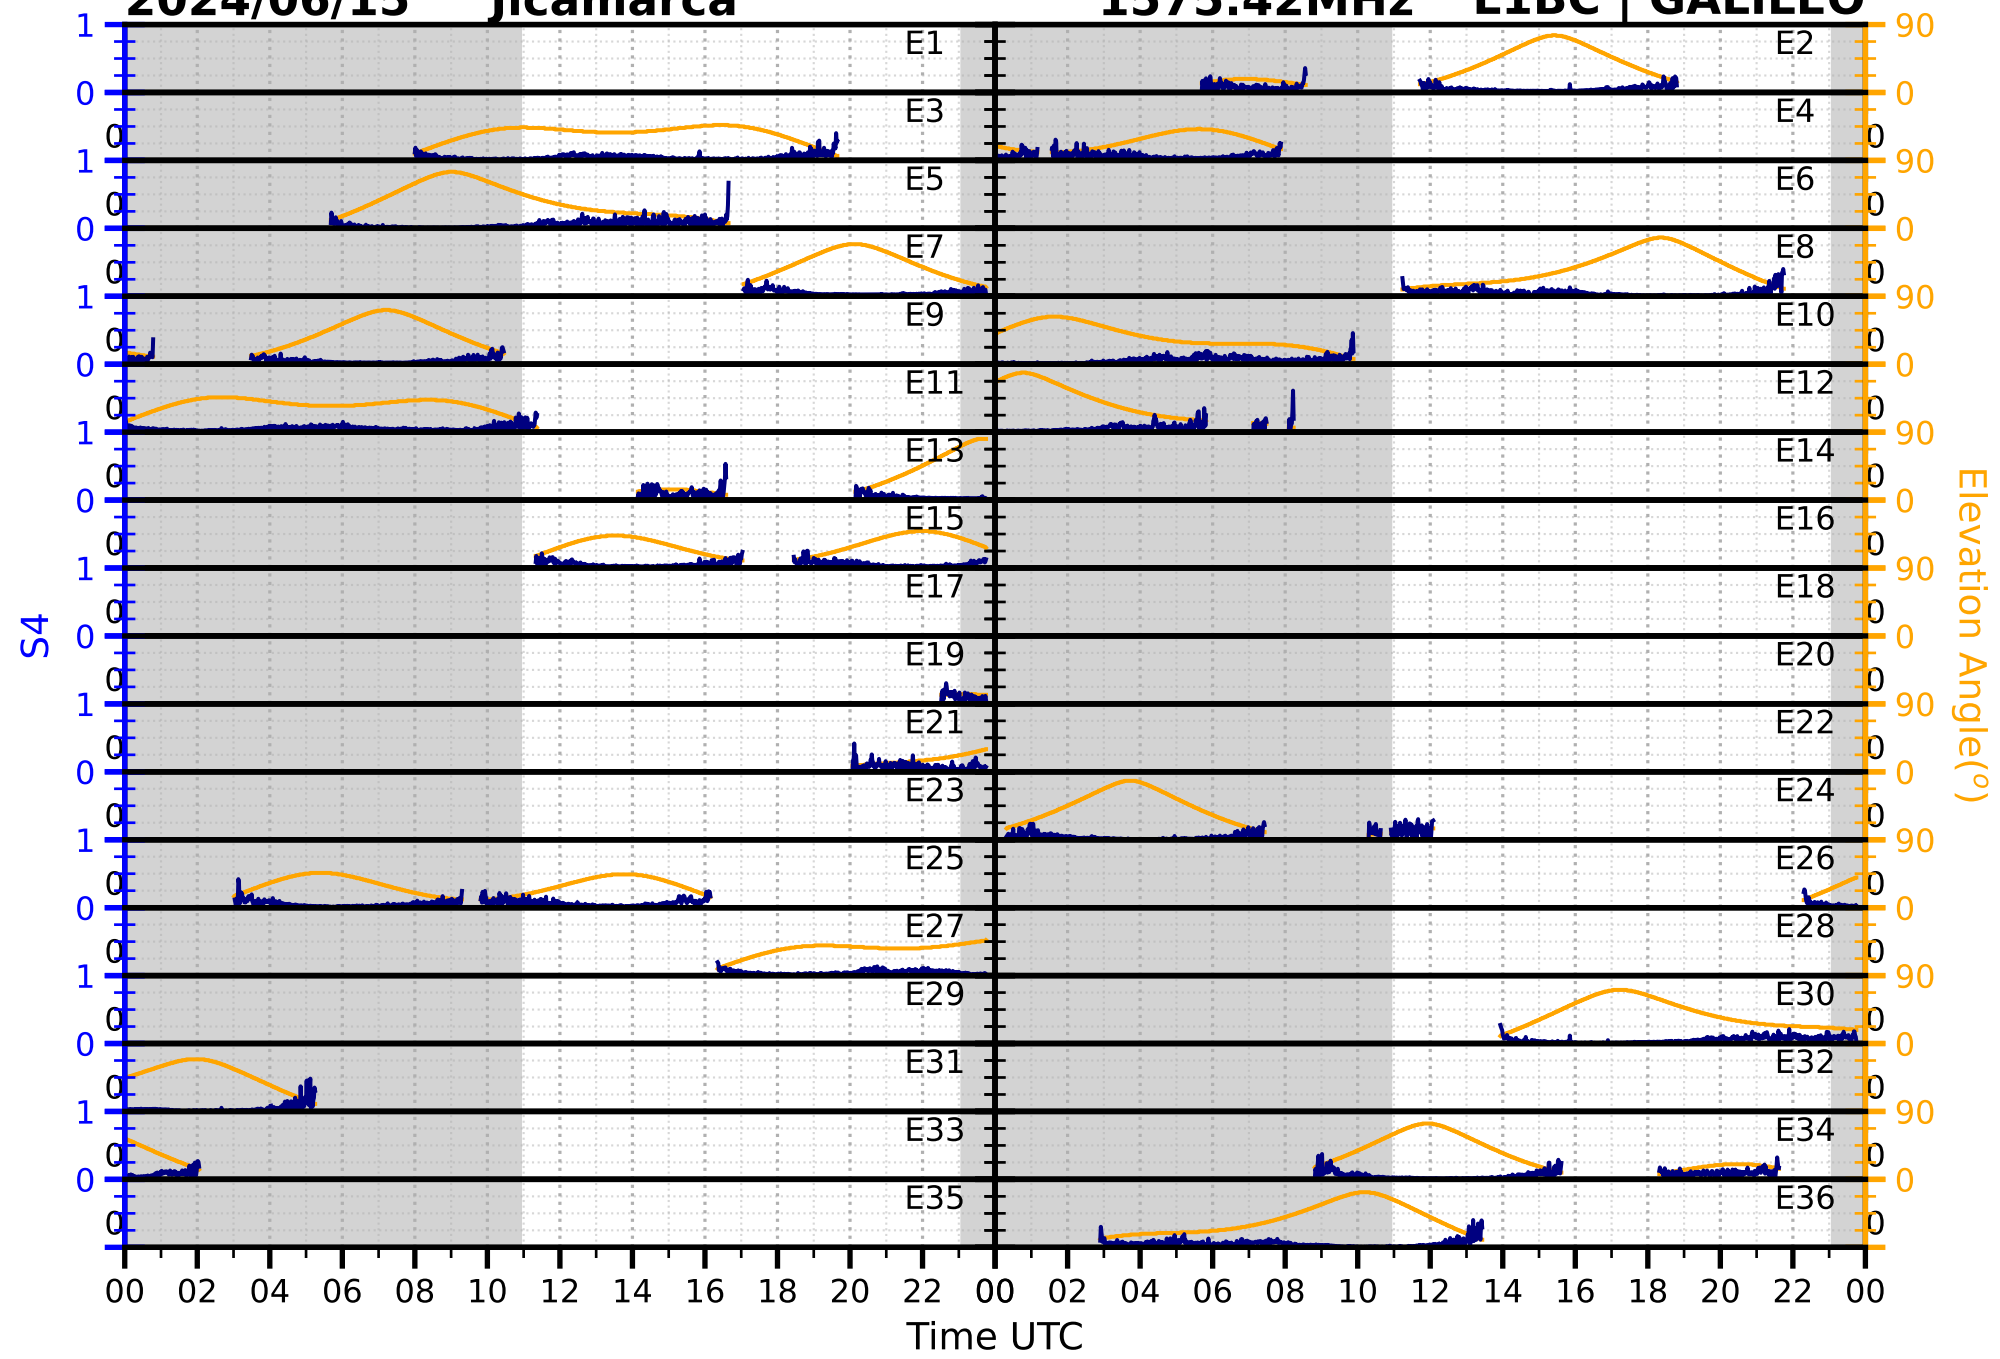

2024/06/15

Jicamarca

S4

1575.42MHz

L1CA | GPS

2024/06/15

Jicamarca

S4

1575.42MHz

L1BC | GALILEO

2024/06/15

Jicamarca

S4

1602MHz

L1CA | GLONASS