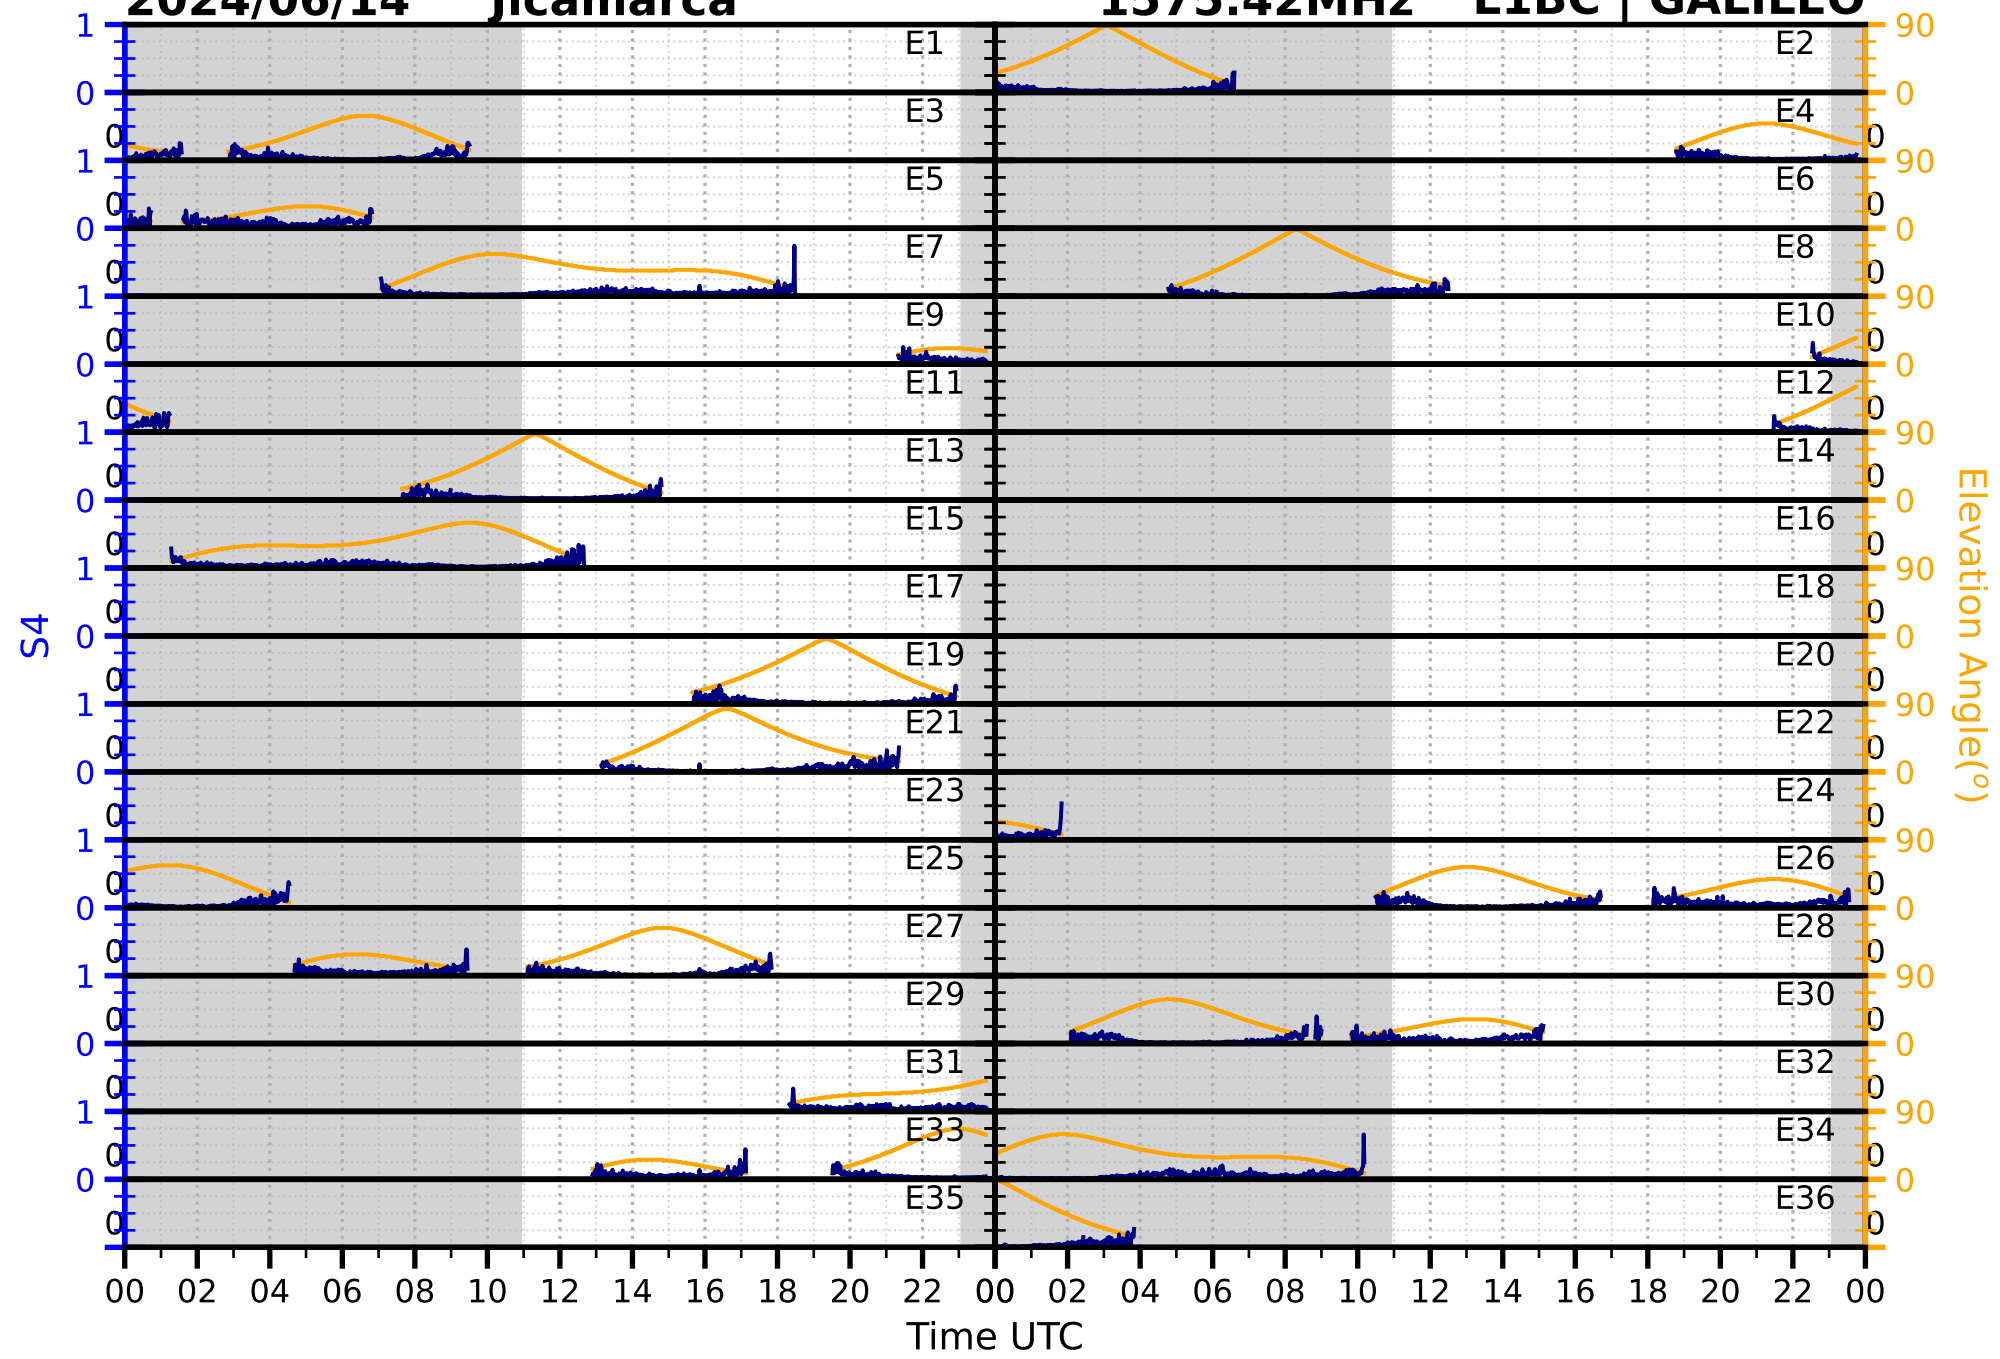

2024/06/14

Jicamarca

S4

1575.42MHz

L1CA | GPS

2024/06/14

Jicamarca

S4

1575.42MHz

L1BC | GALILEO

2024/06/14

Jicamarca

S4

1602MHz

L1CA | GLONASS