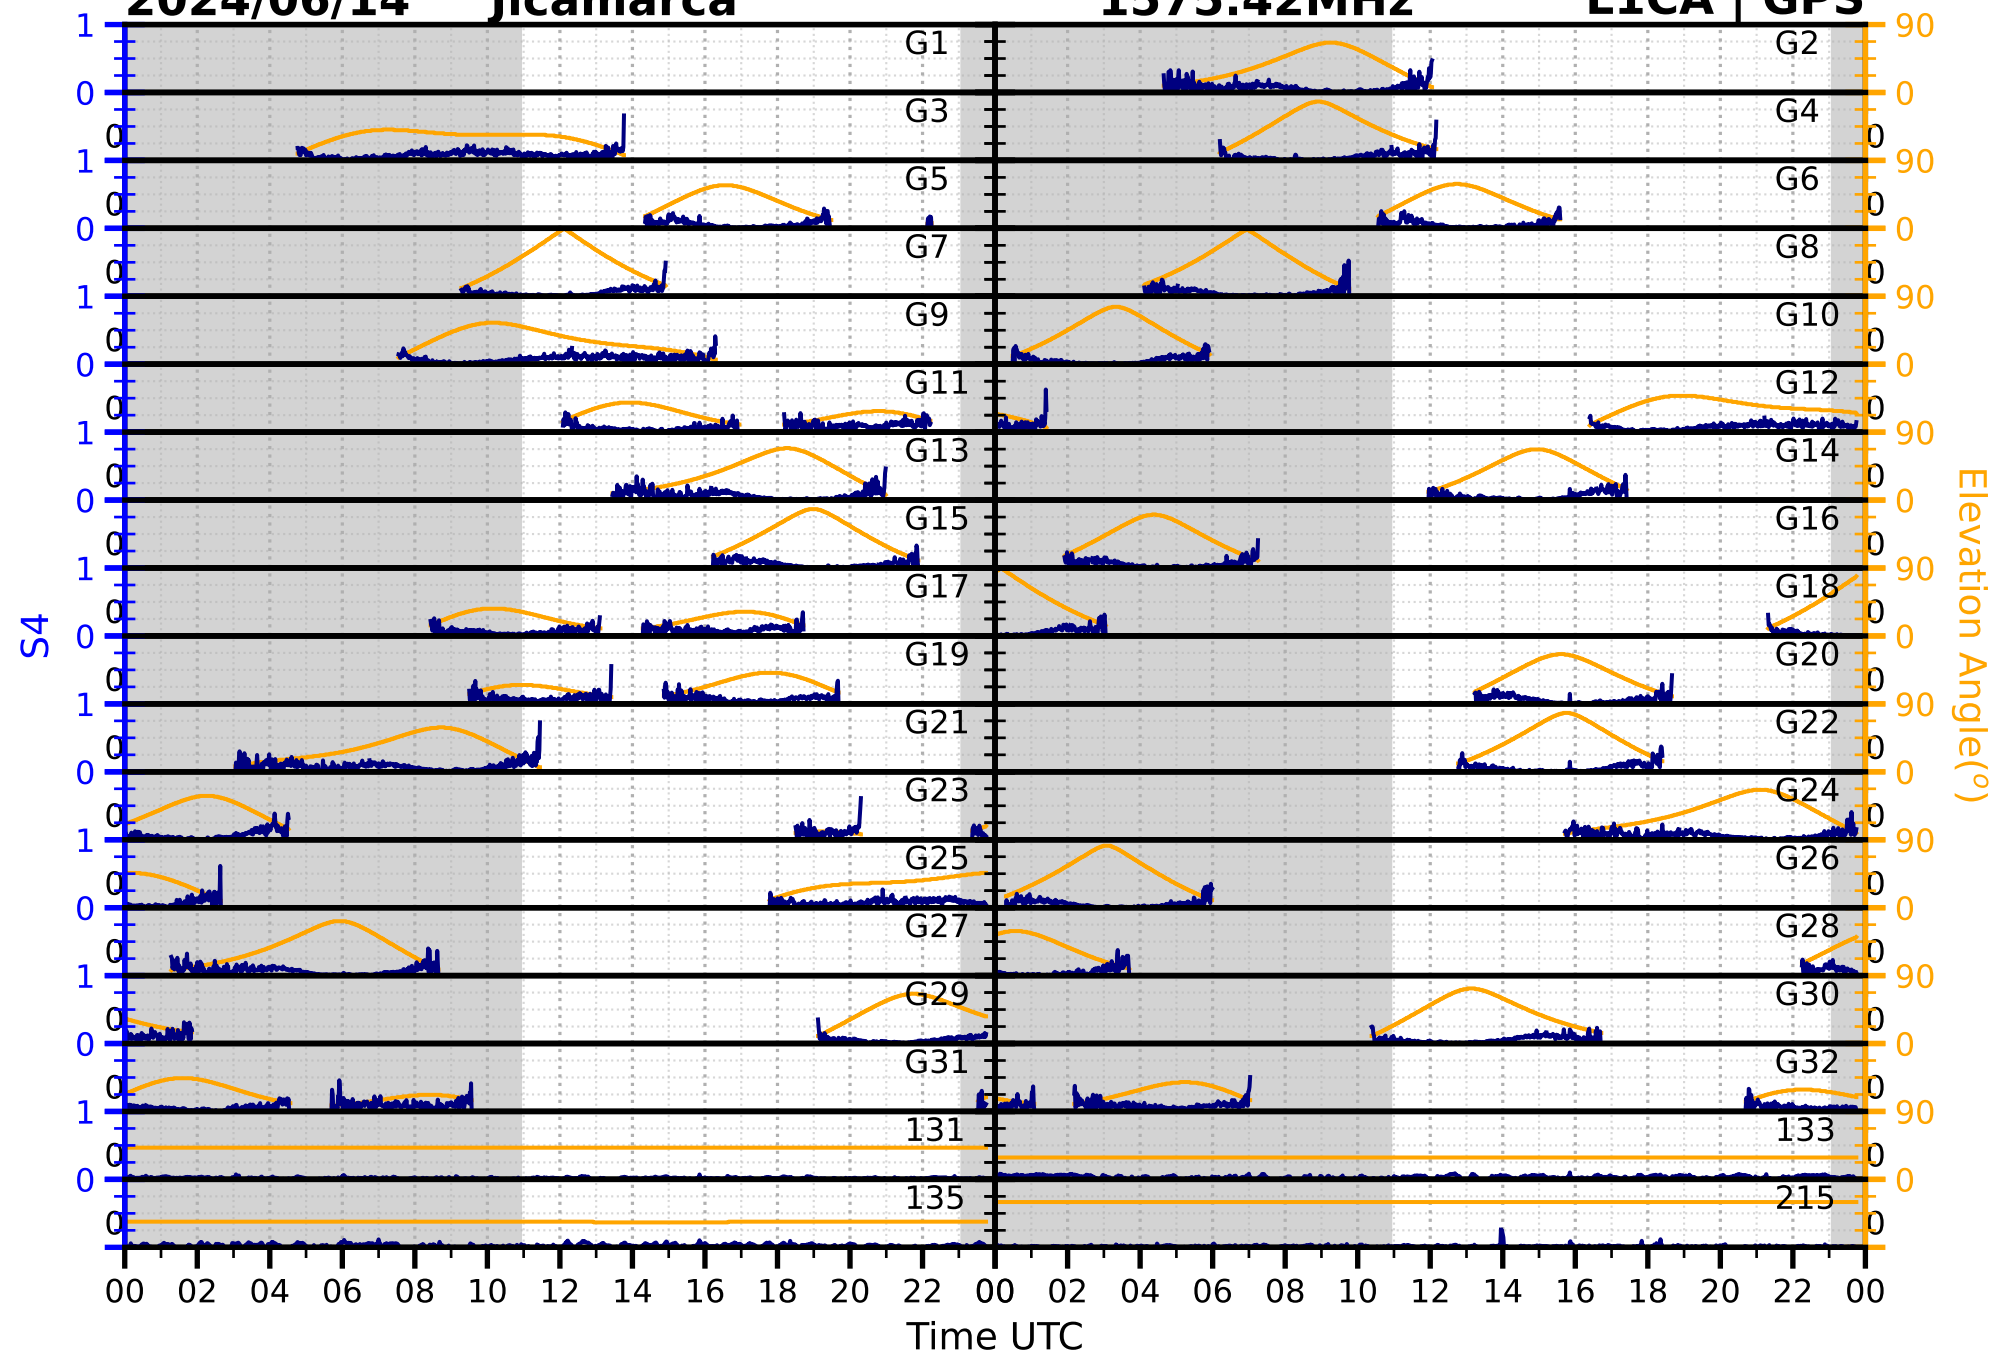

2024/06/14

Jicamarca

S4

1575.42MHz

L1CA | GPS

2024/06/14

Jicamarca

S4

1575.42MHz

L1BC | GALILEO

2024/06/14

Jicamarca

S4

1602MHz

L1CA | GLONASS