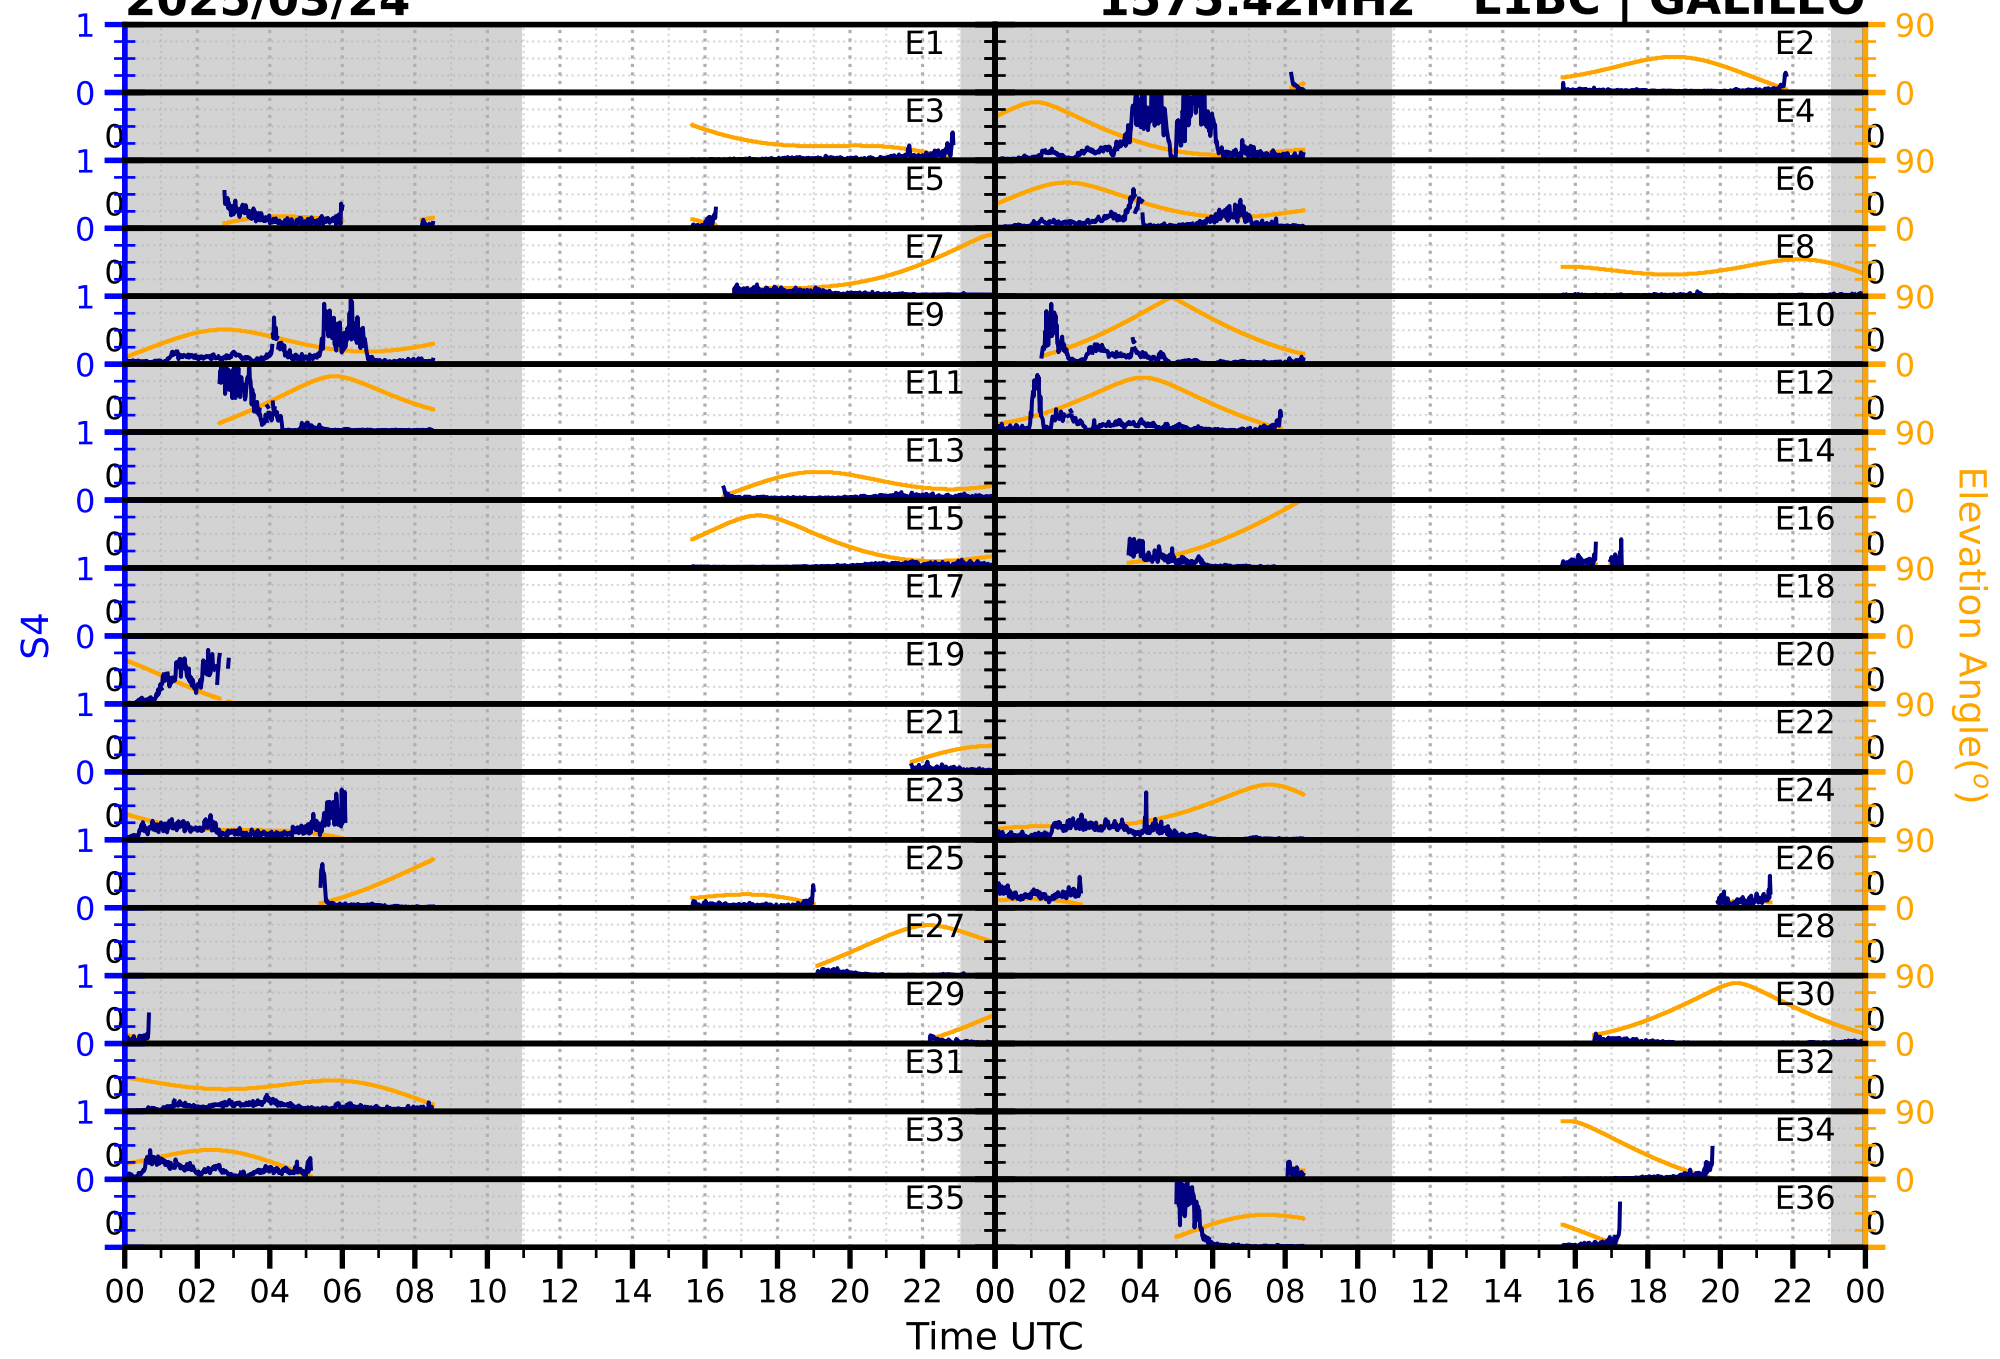

2025/03/24

S4

1575.42MHz

L1CA | GPS

2025/03/24

S4 1575.42MHz L1BC | GALILEO

2025/03/24

S4

1602MHz

L1CA | GLONASS