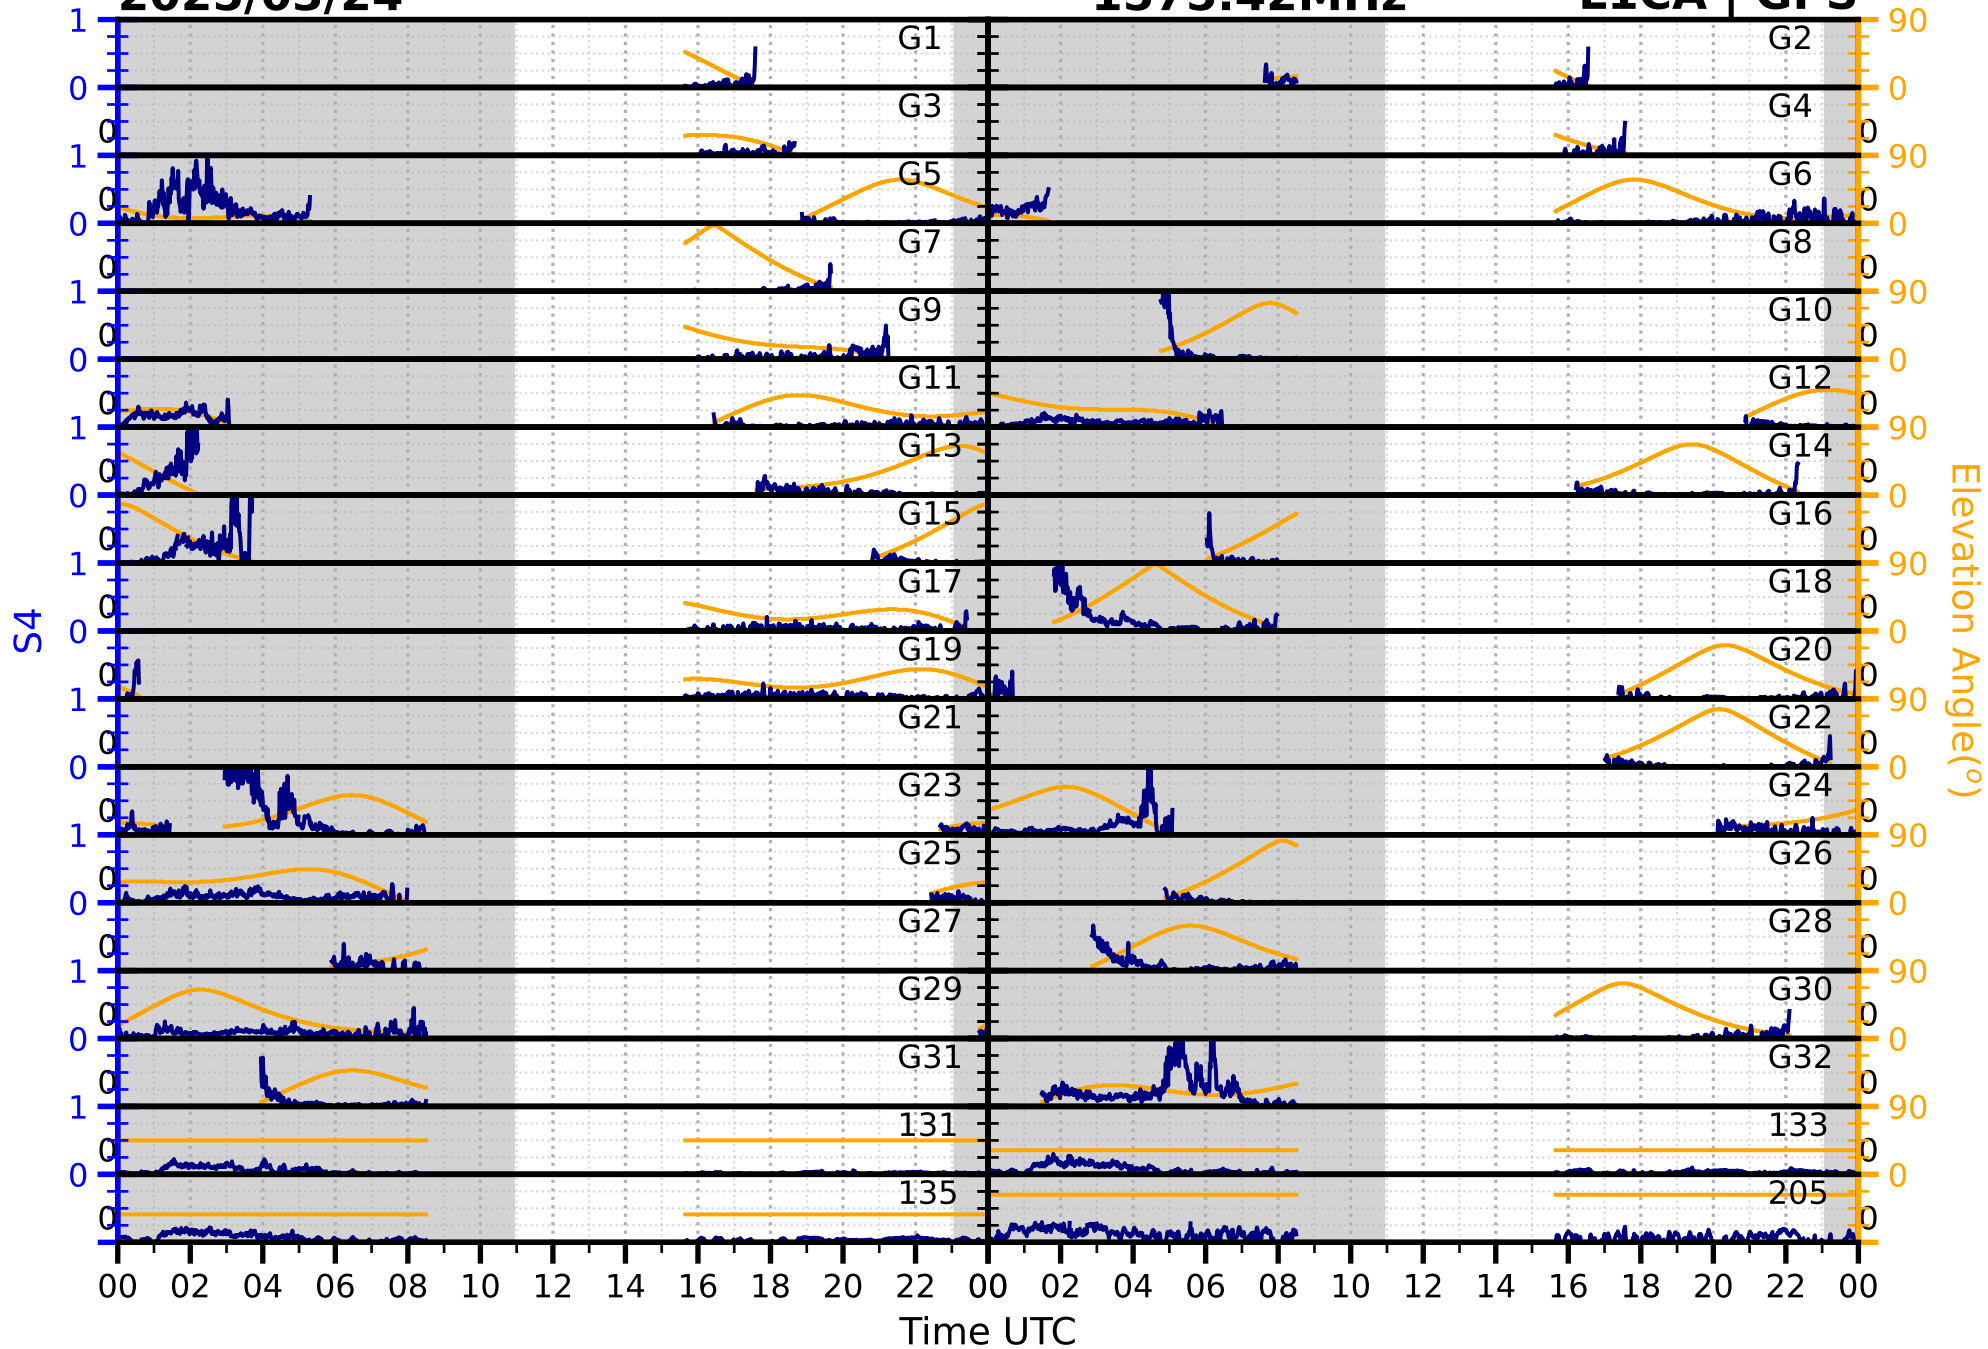

2025/03/24

S4

1575.42MHz

L1CA | GPS

2025/03/24

S4 1575.42MHz L1BC | GALILEO

2025/03/24

S4

1602MHz

L1CA | GLONASS