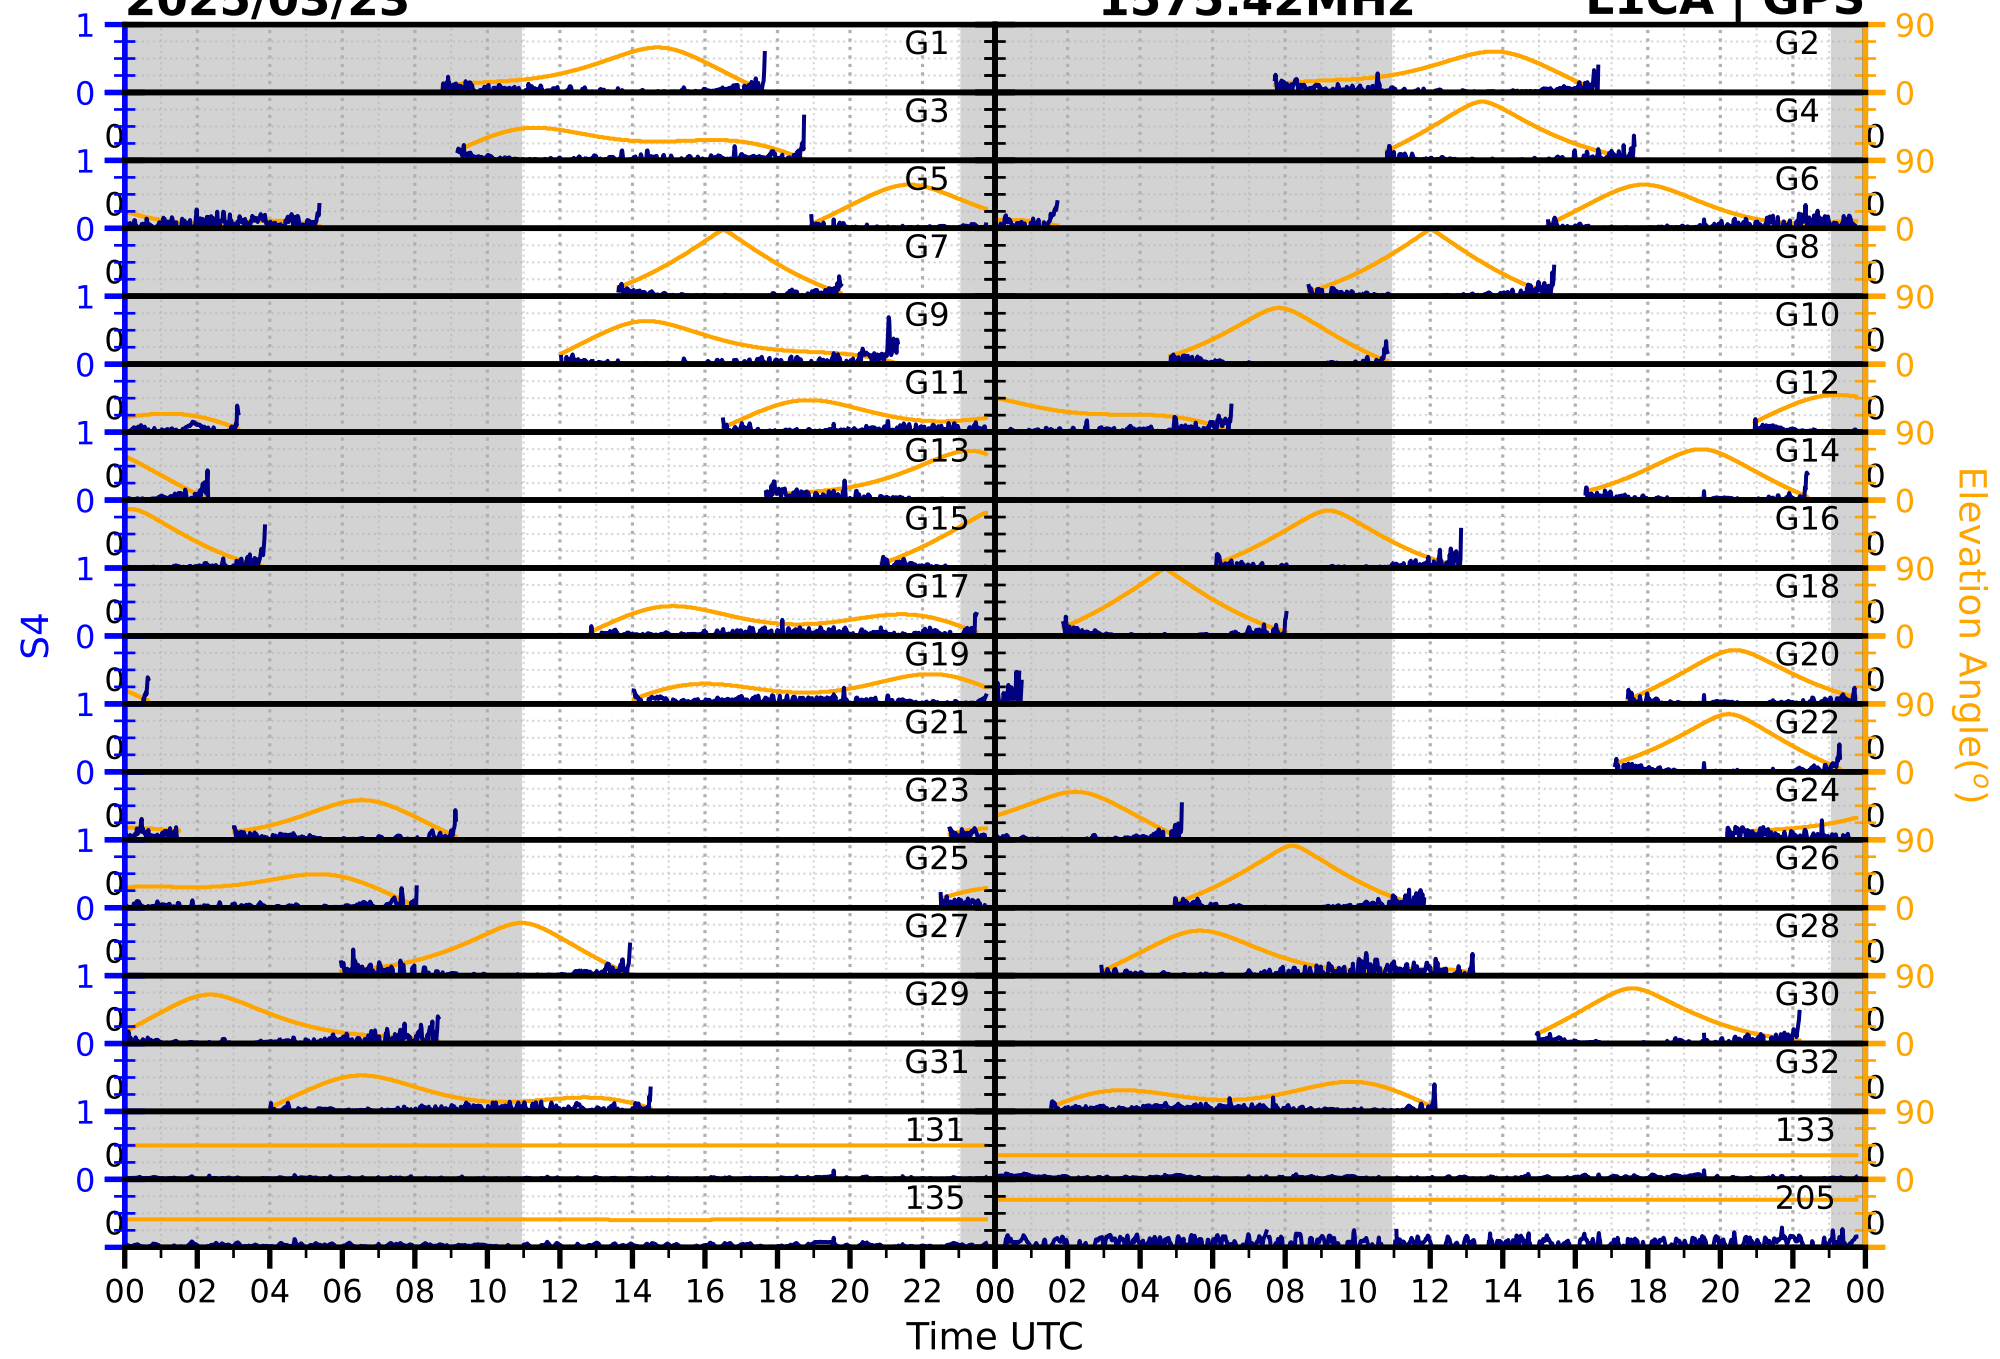

2025/03/23

S4

1575.42MHz

L1CA | GPS

2025/03/23

S4

1575.42MHz

L1BC | GALILEO

2025/03/23

S4

1602MHz

L1CA | GLONASS