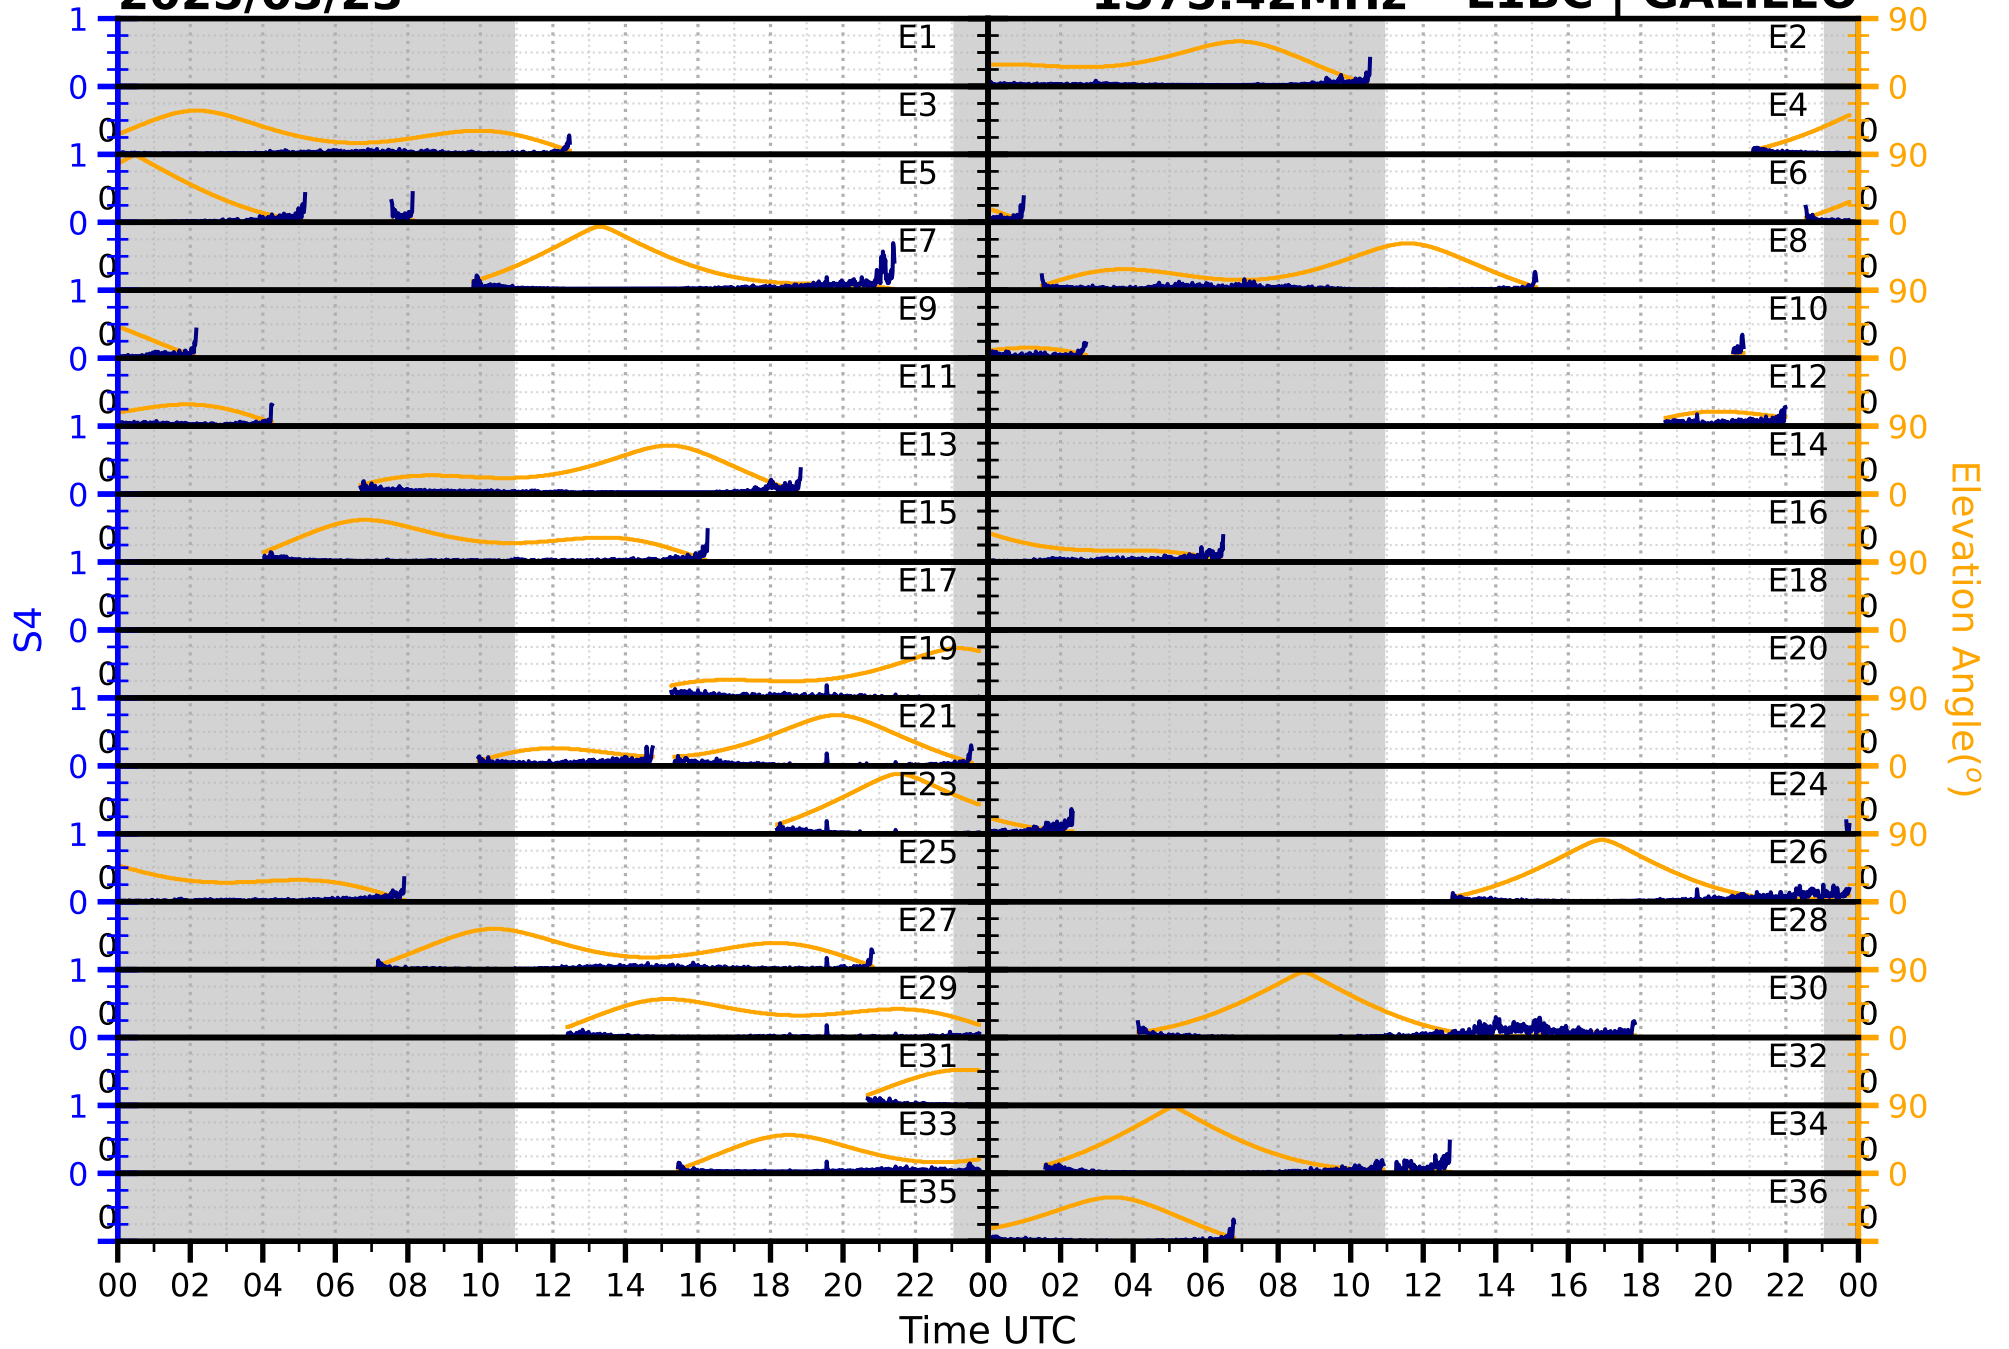

2025/03/23

S4

1575.42MHz

L1CA | GPS

2025/03/23

S4

1575.42MHz

L1BC | GALILEO

2025/03/23

S4

1602MHz

L1CA | GLONASS