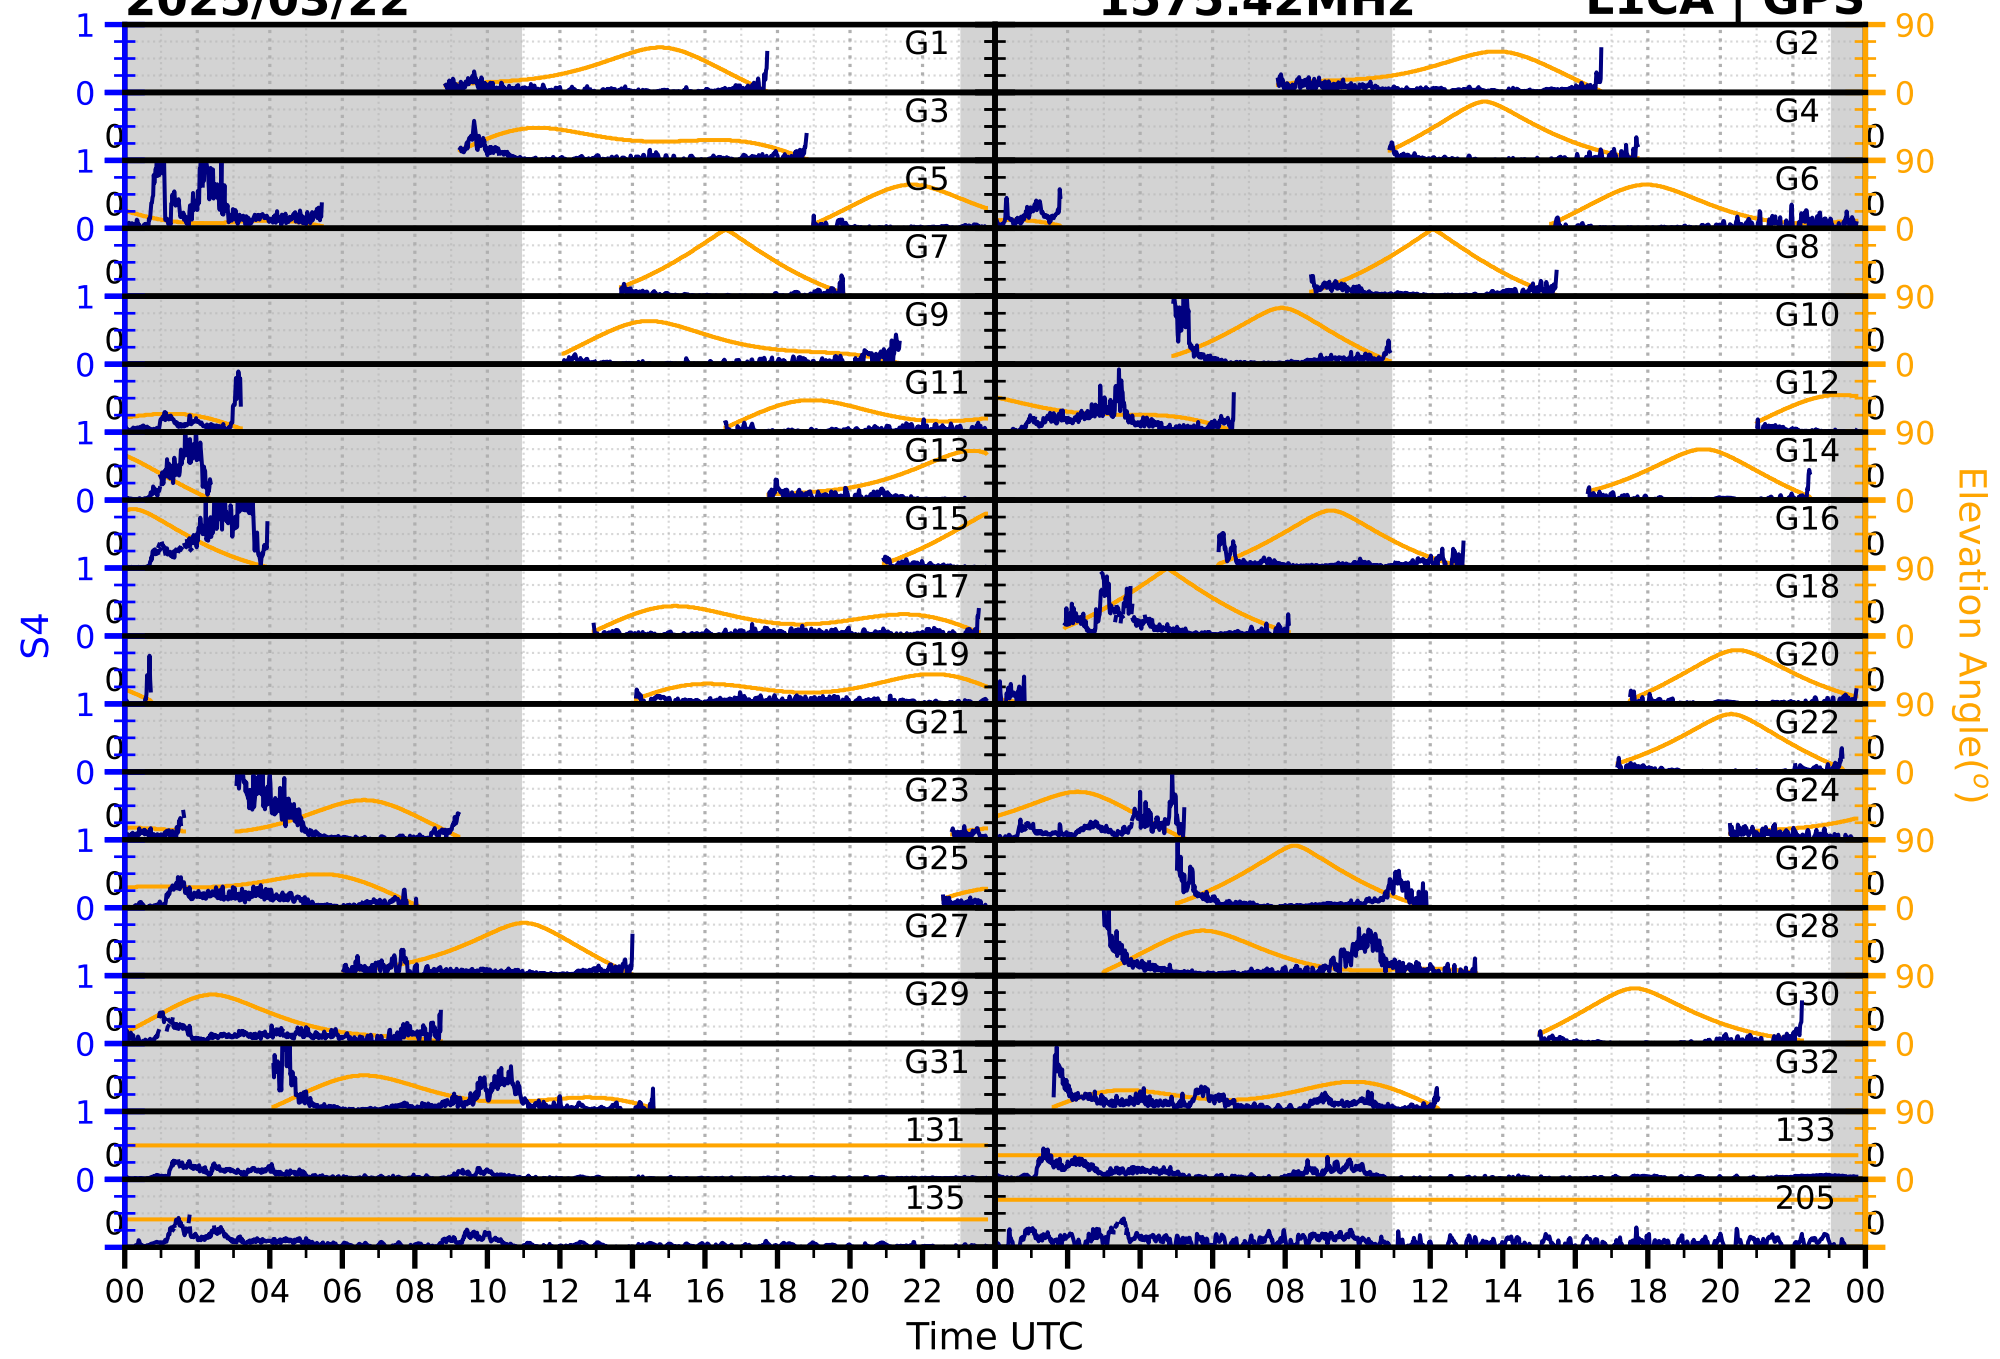

2025/03/22

S4

1575.42MHz

L1CA | GPS

2025/03/22

S4

1575.42MHz

L1BC | GALILEO

2025/03/22

S4

1602MHz

L1CA | GLONASS