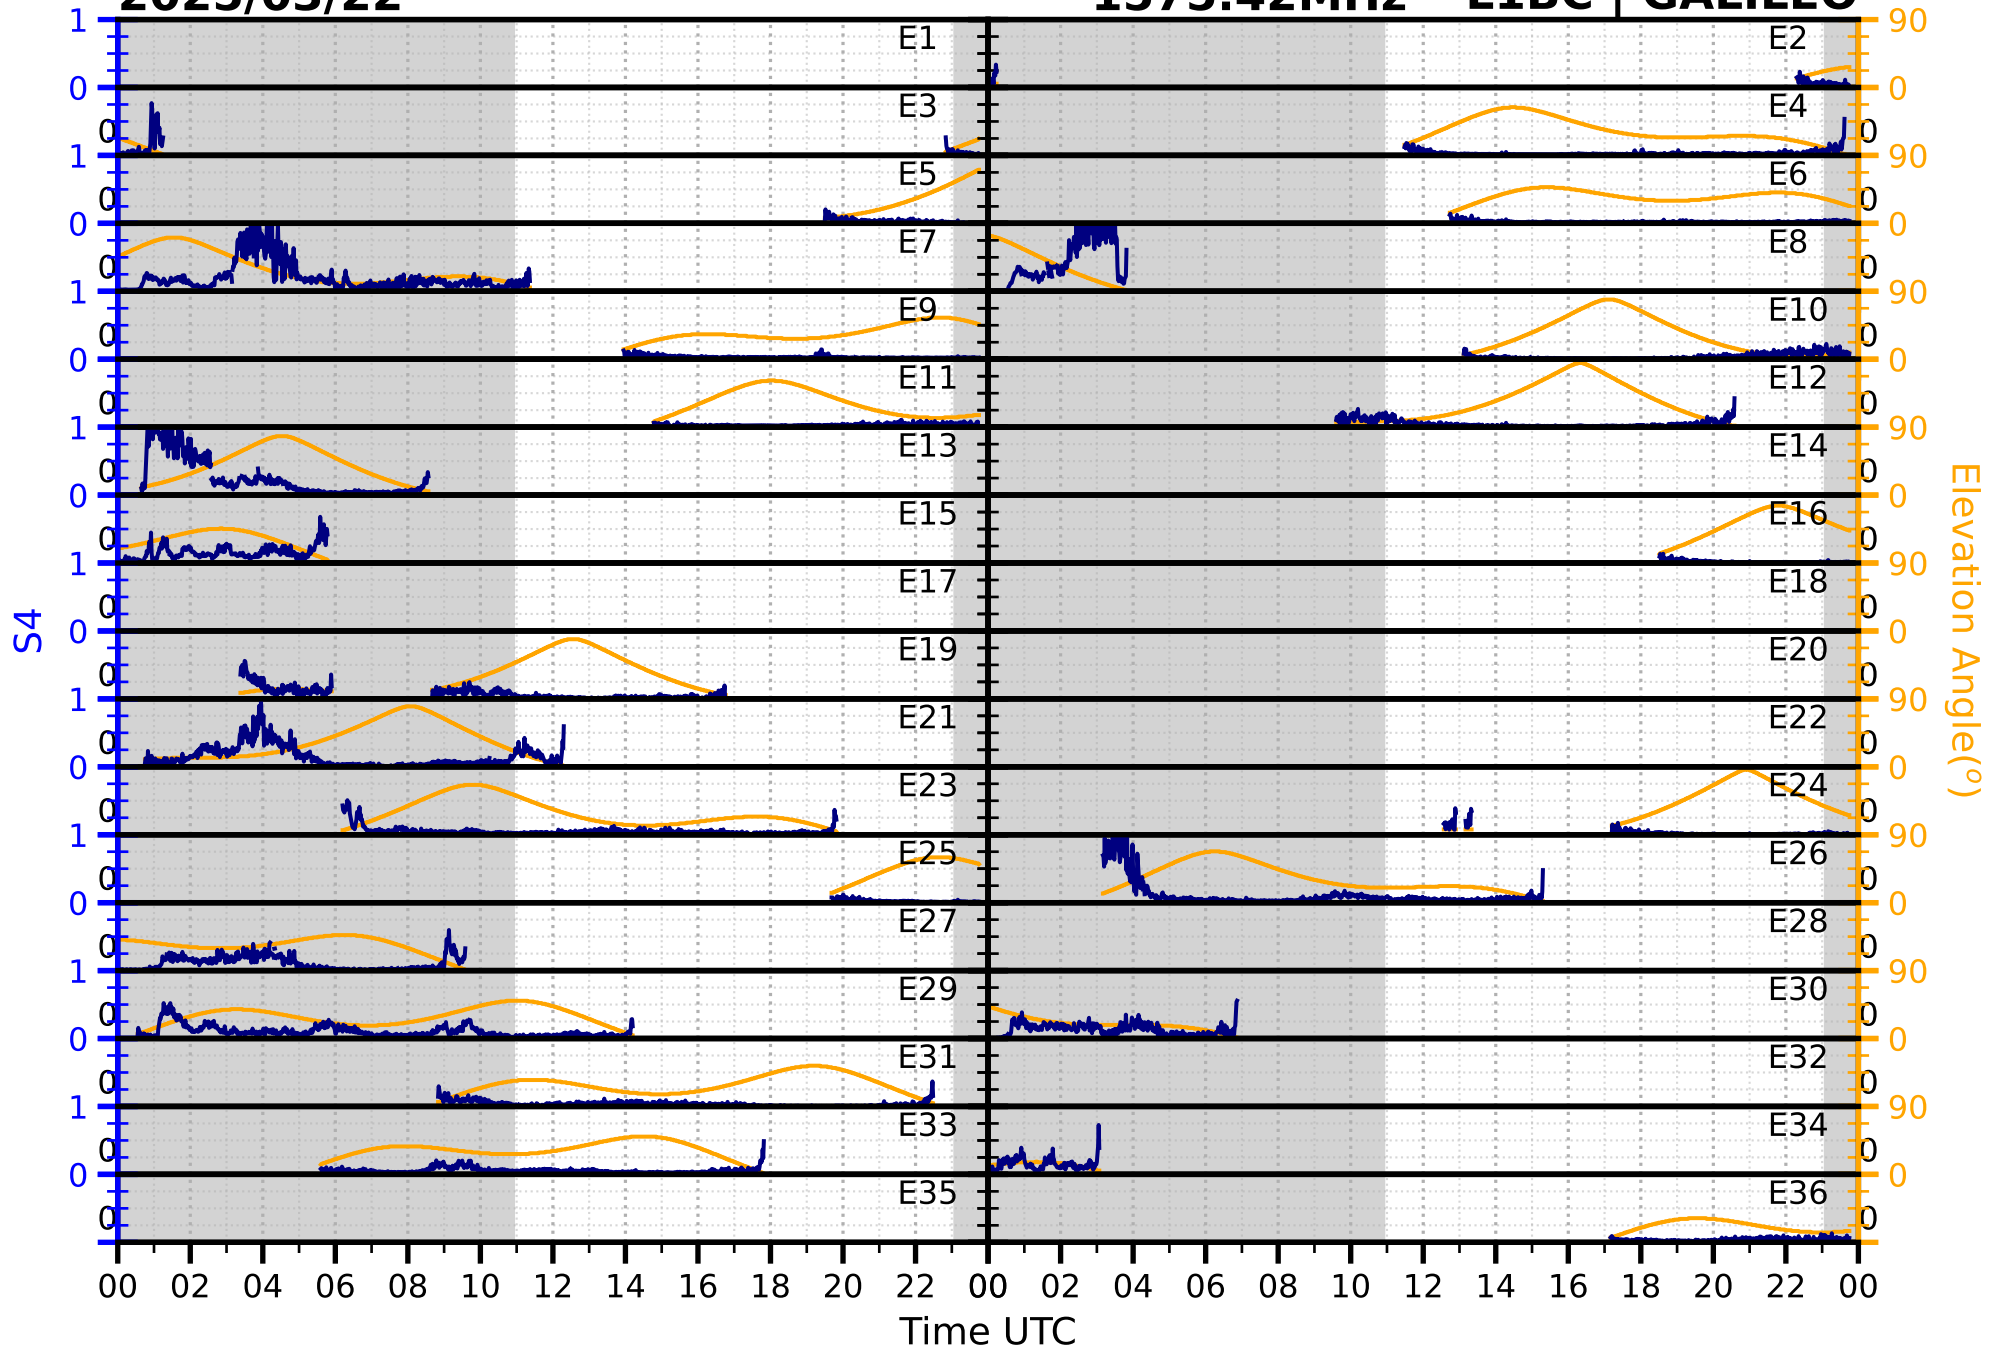

2025/03/22

S4

1575.42MHz

L1CA | GPS

2025/03/22

S4

1575.42MHz

L1BC | GALILEO

2025/03/22

S4

1602MHz

L1CA | GLONASS