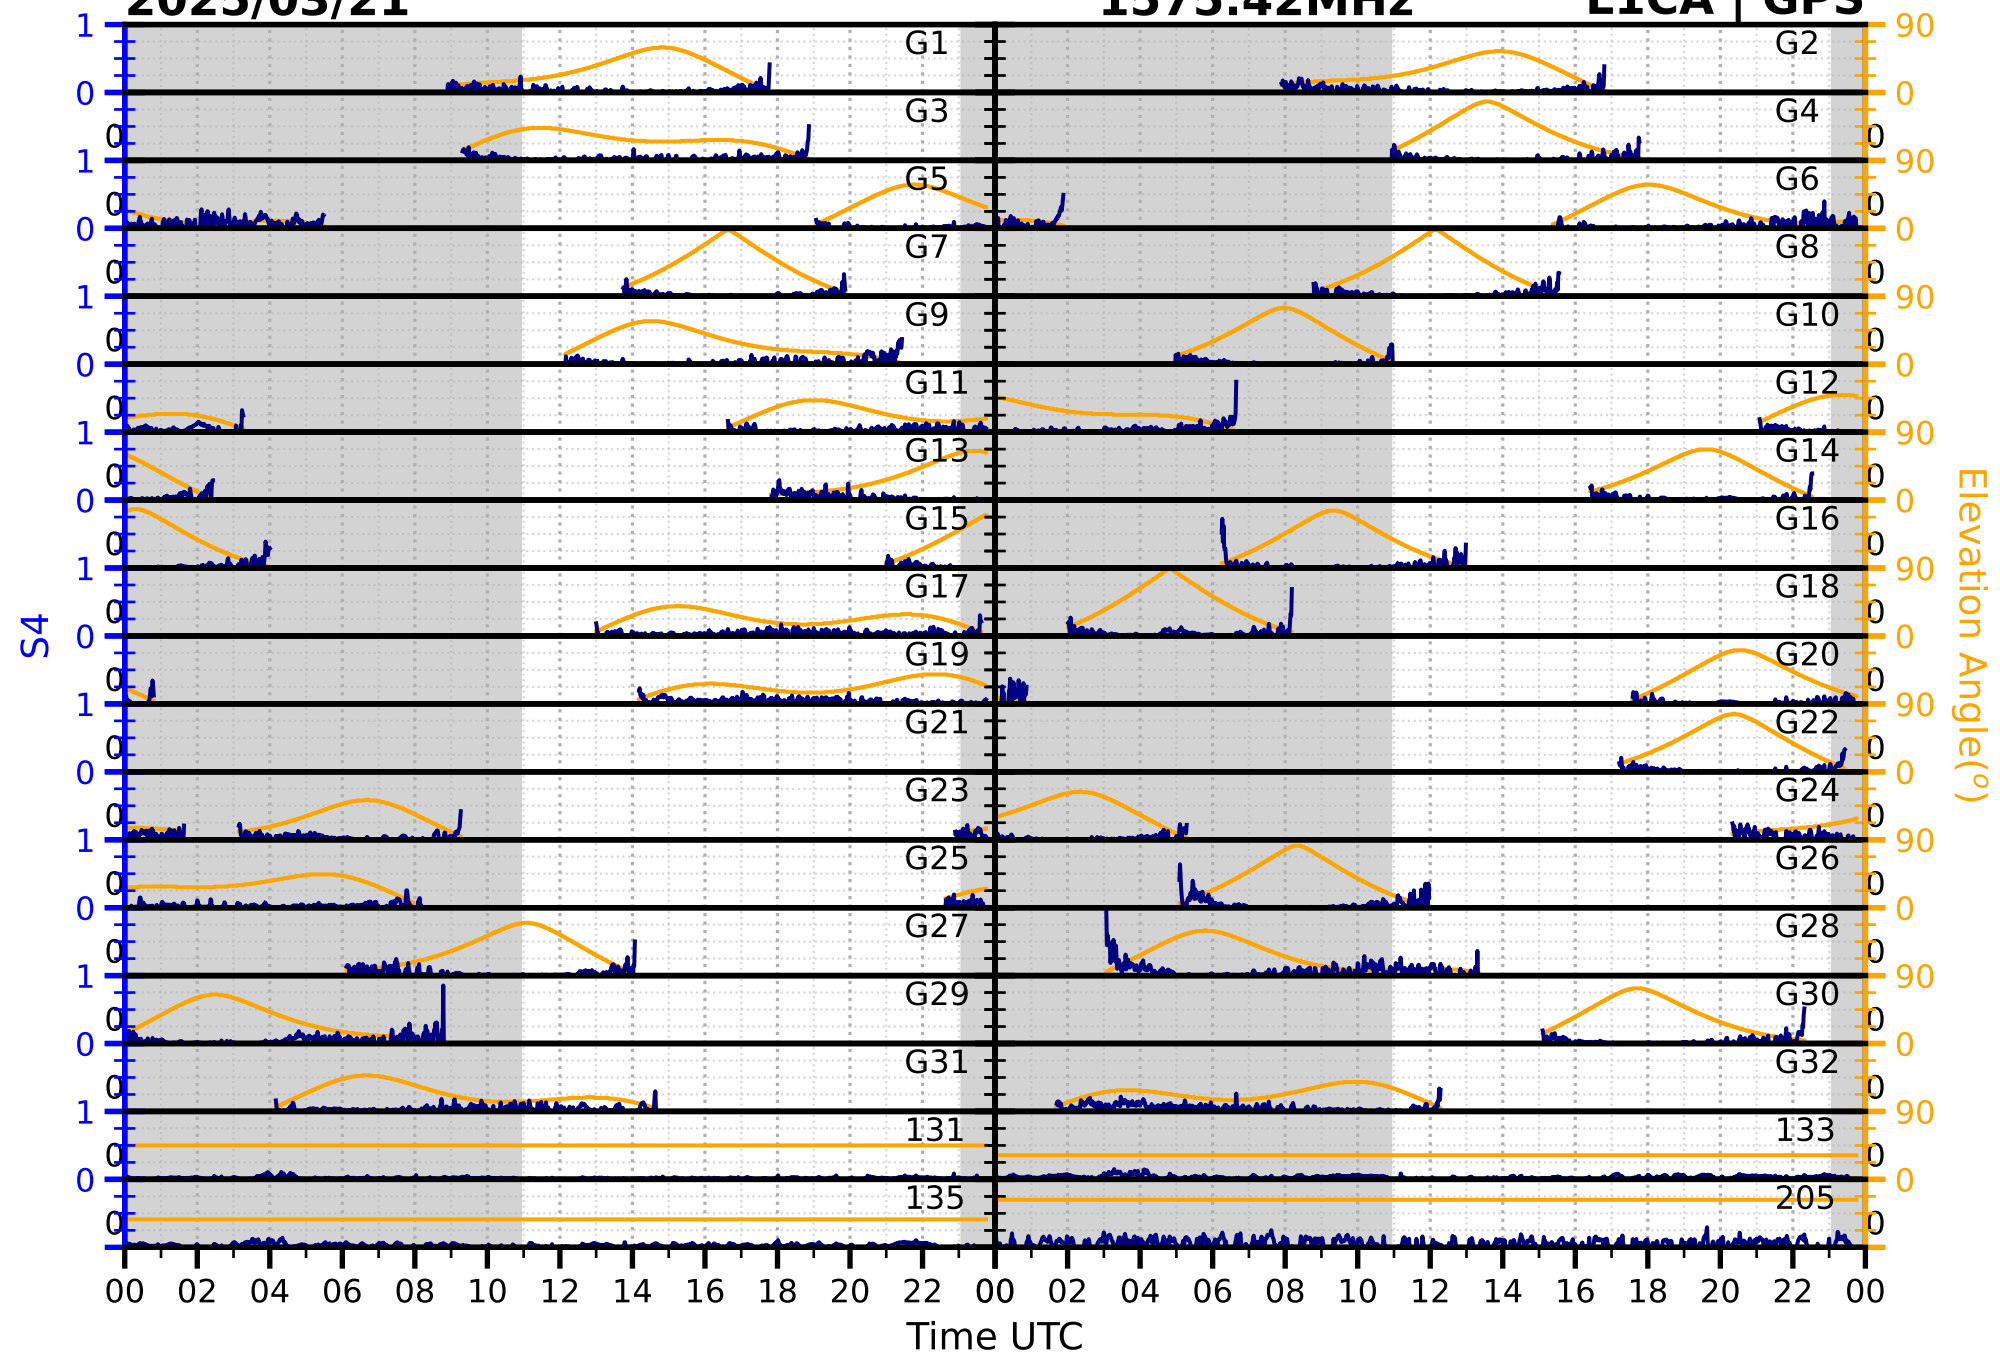

2025/03/21

S4

1575.42MHz

L1CA | GPS

2025/03/21

S4

1575.42MHz

L1BC | GALILEO

2025/03/21

S4

1602MHz

L1CA | GLONASS