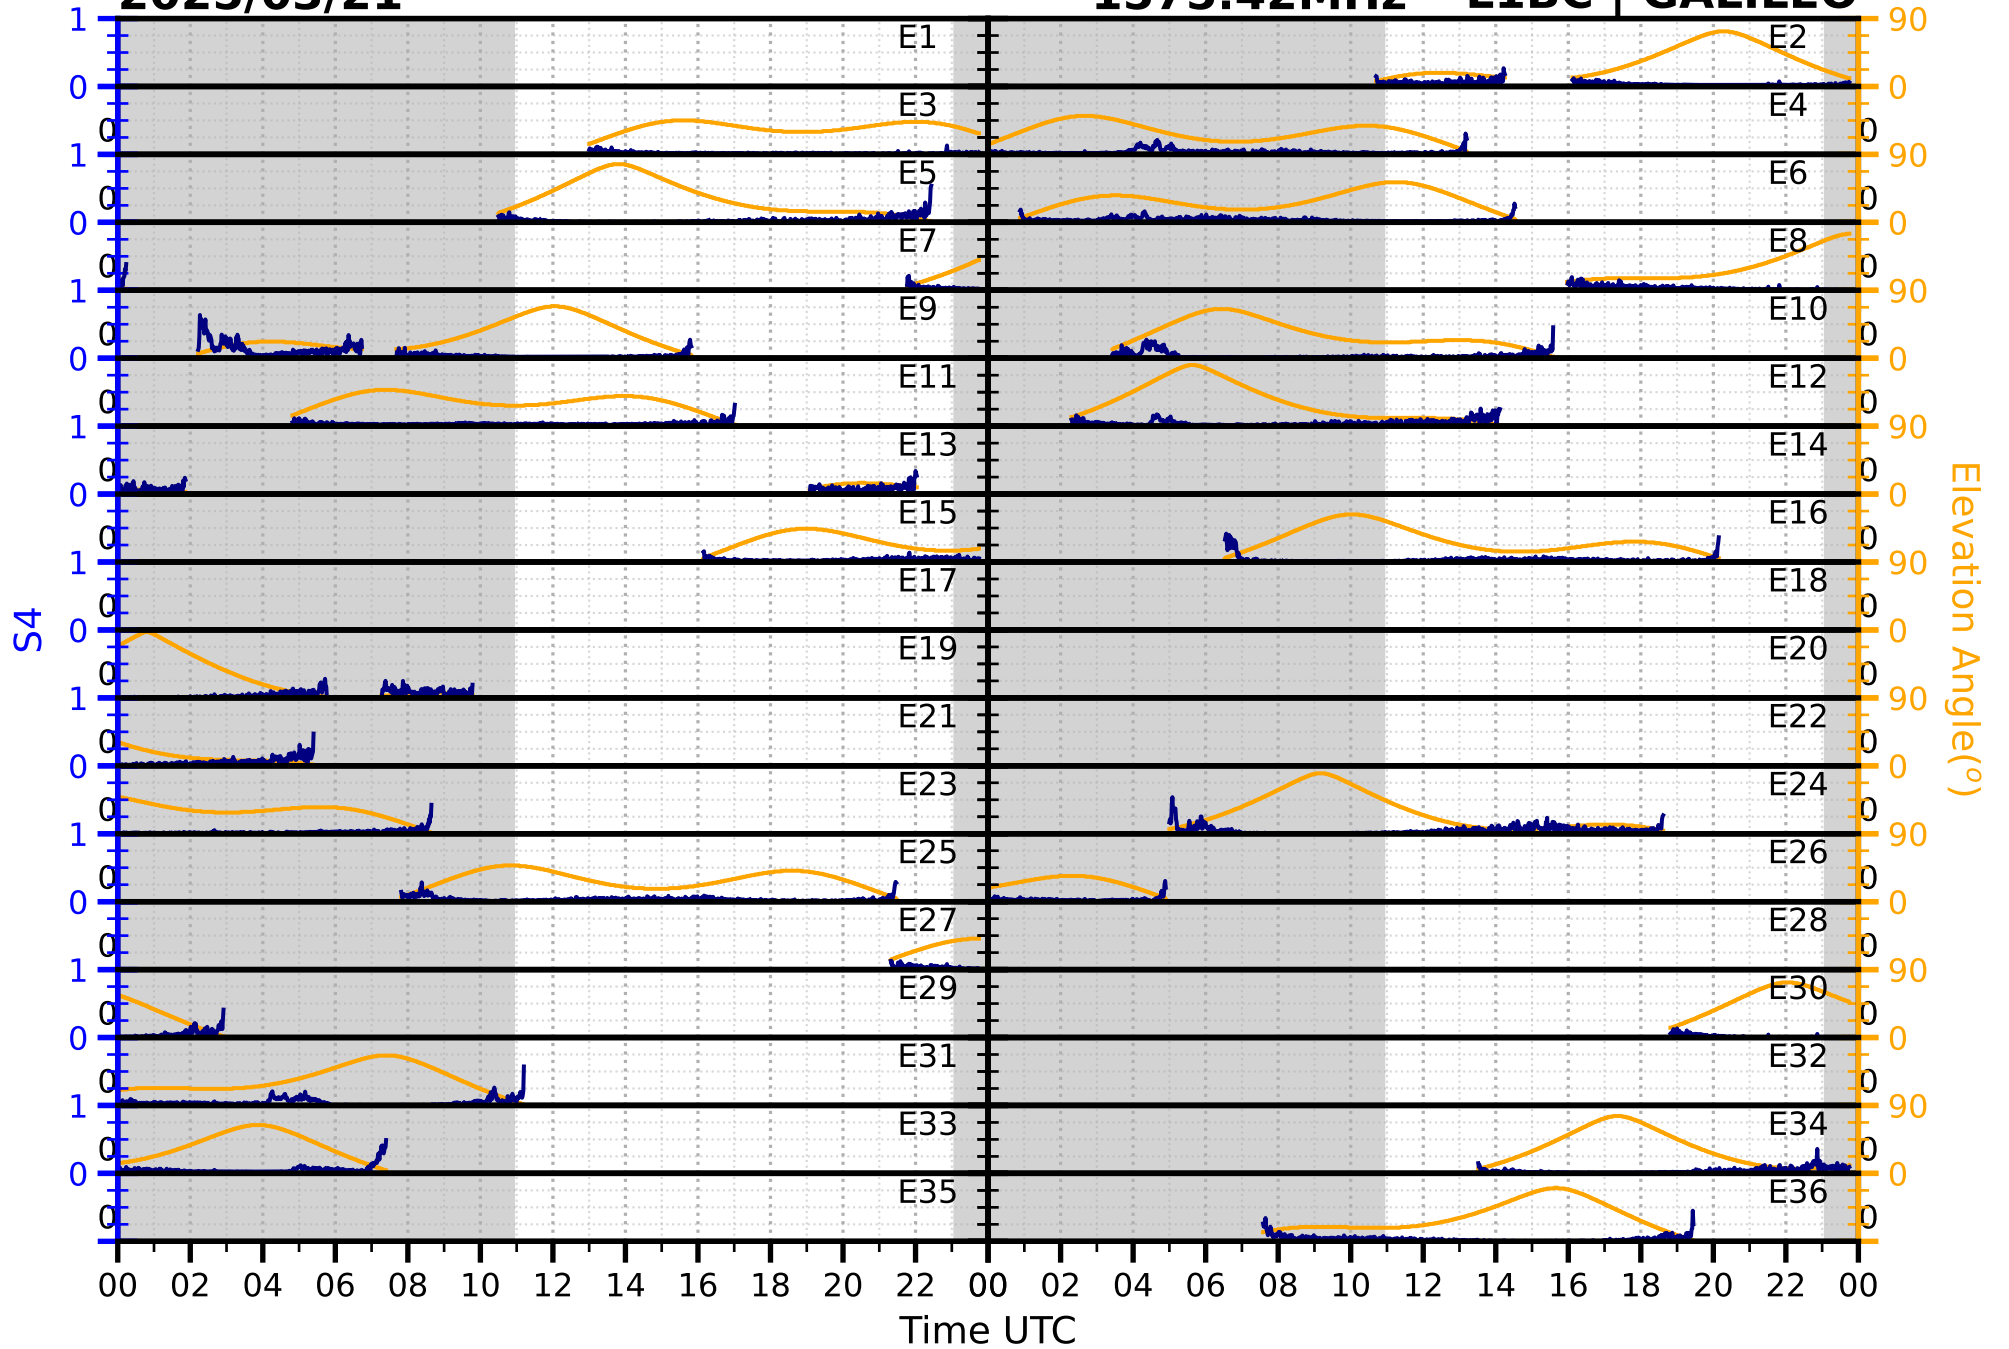

2025/03/21

S4

1575.42MHz

L1CA | GPS

2025/03/21

S4

1575.42MHz

L1BC | GALILEO

2025/03/21

S4

1602MHz

L1CA | GLONASS