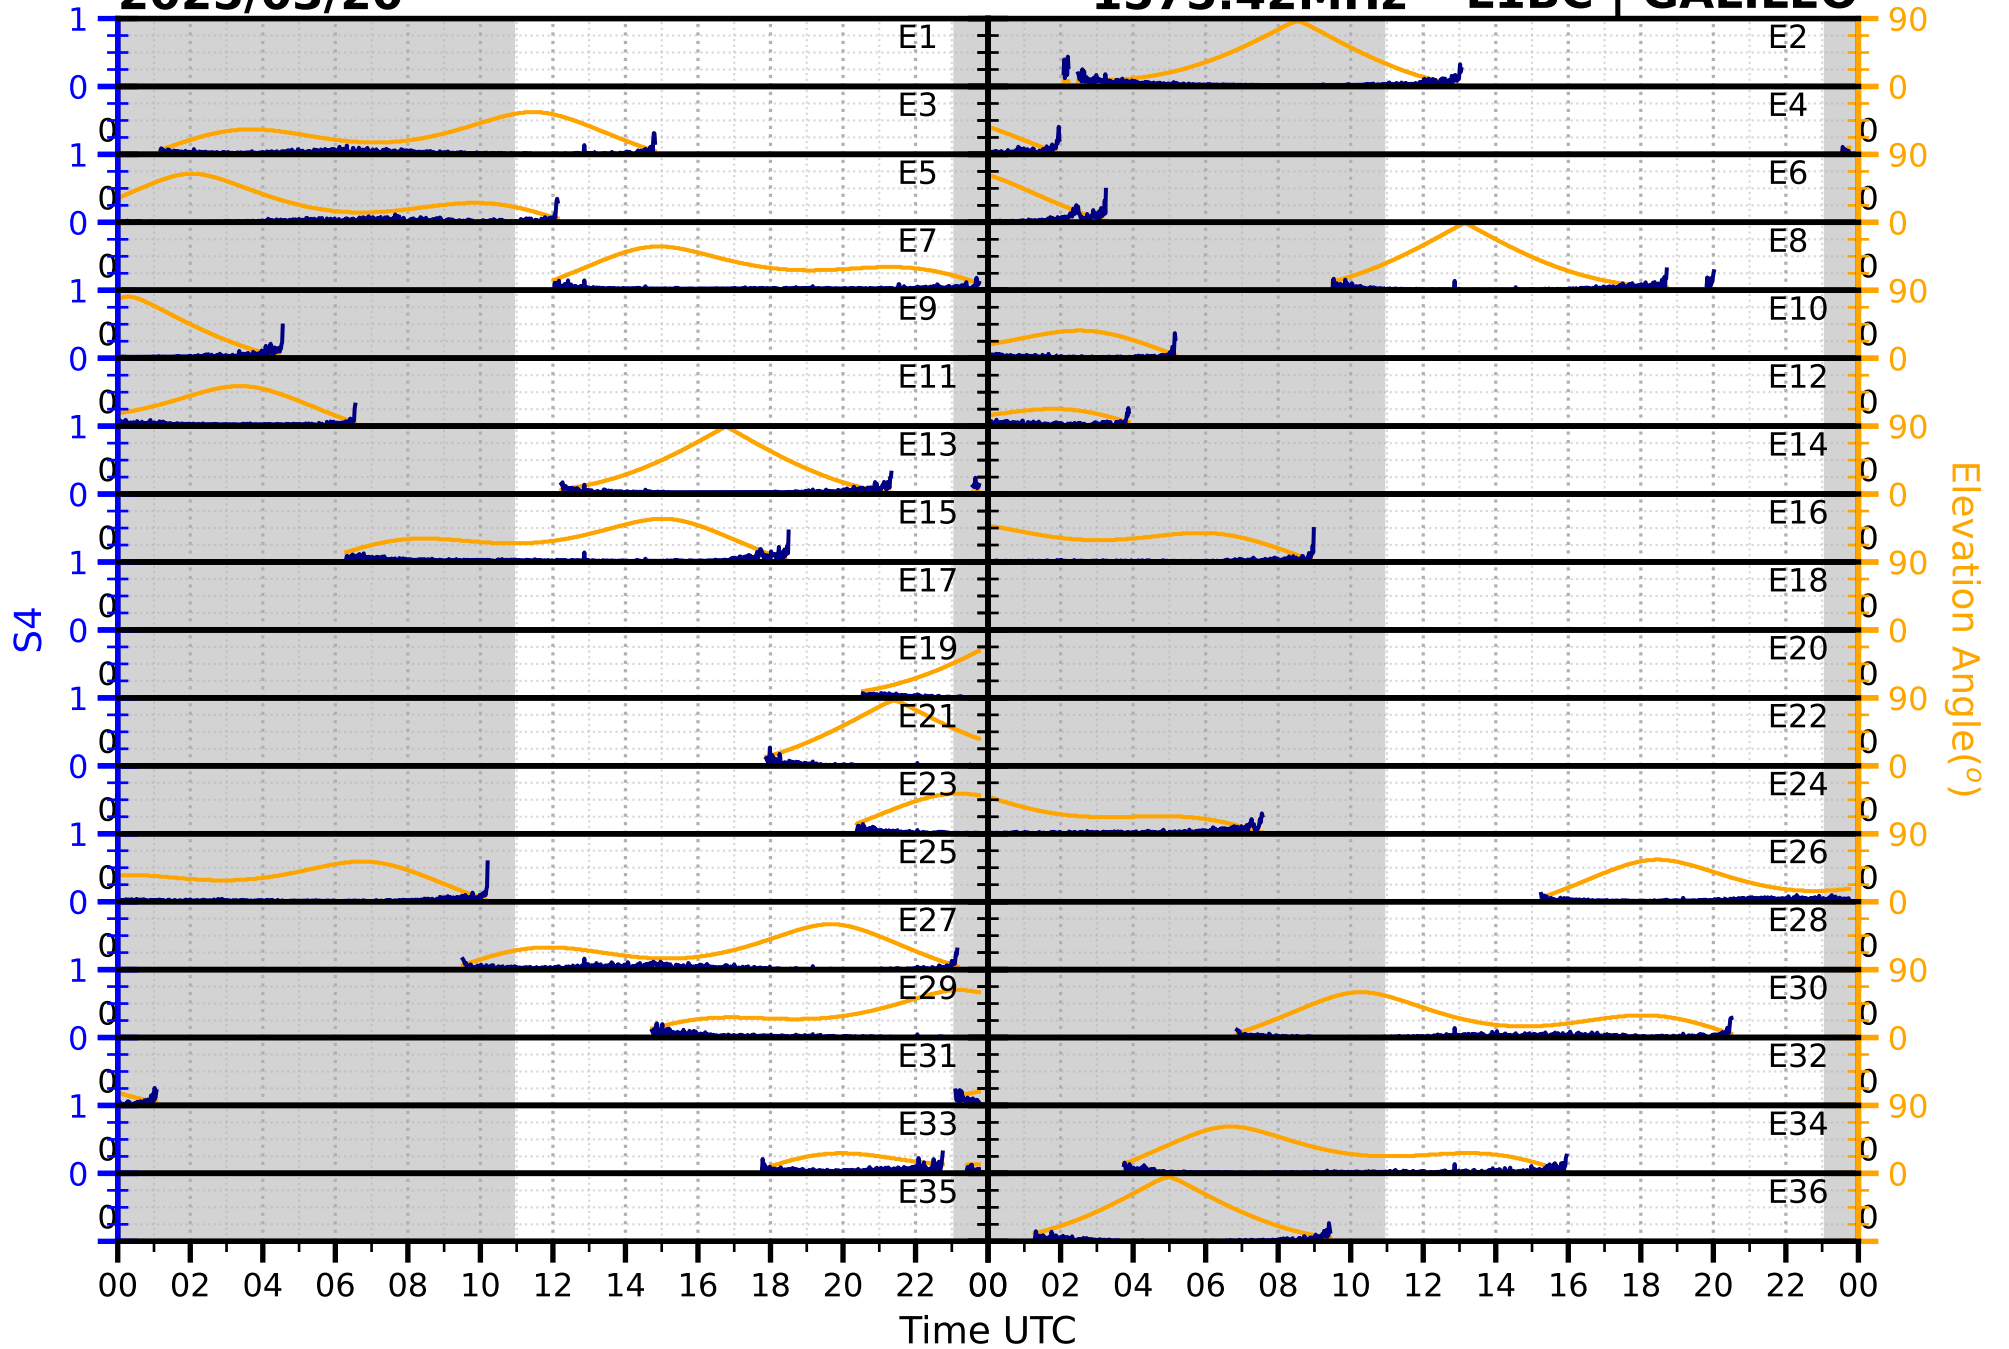

2025/03/20

S4

1575.42MHz

L1CA | GPS

2025/03/20

S4

1575.42MHz

L1BC | GALILEO

2025/03/20

S4

1602MHz

L1CA | GLONASS