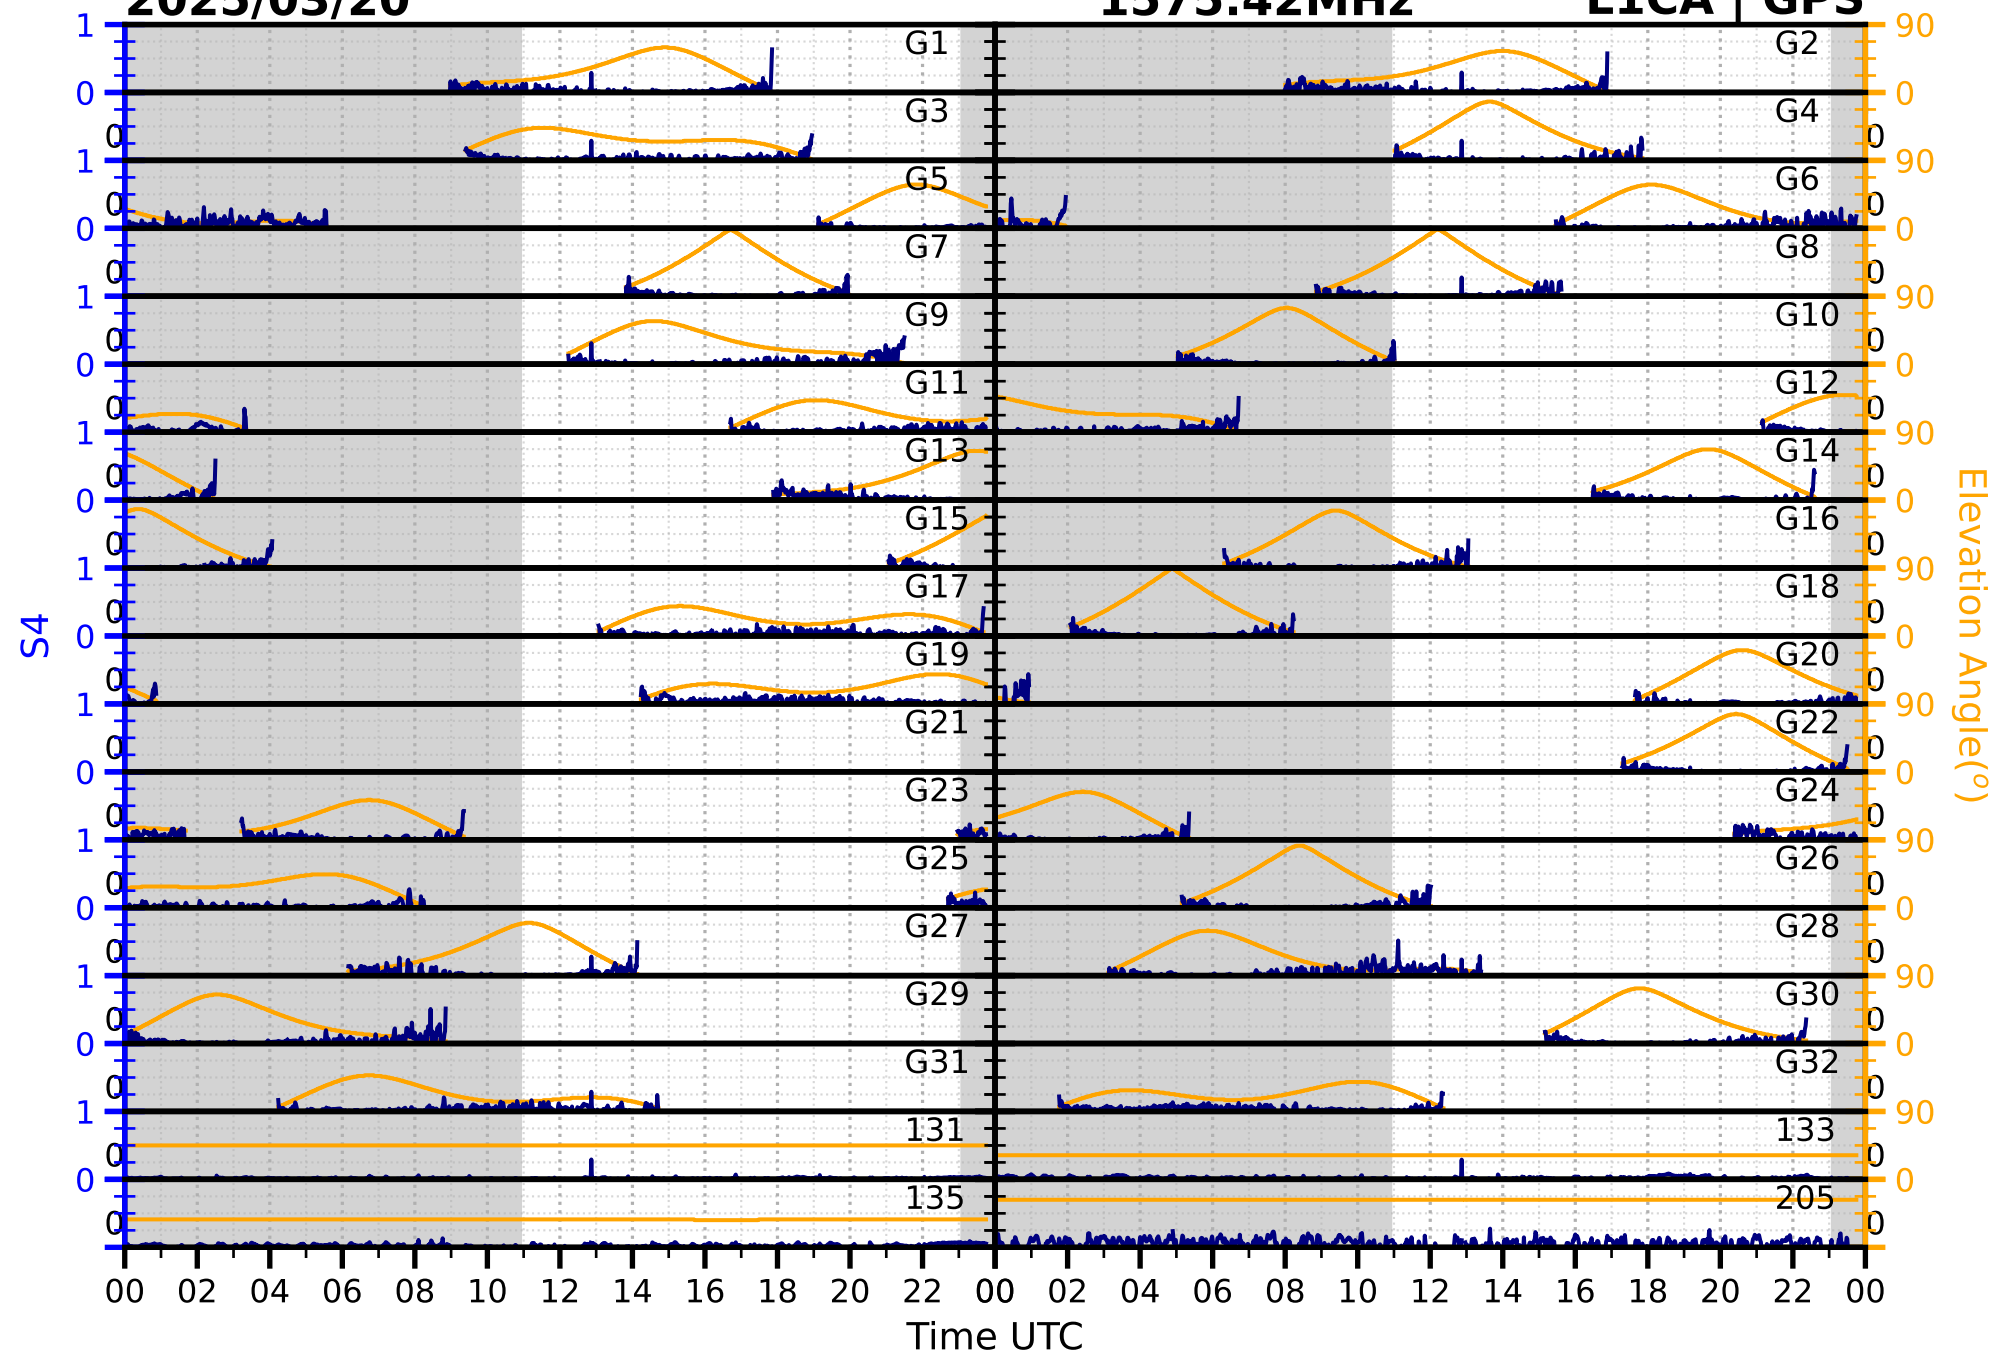

2025/03/20

S4

1575.42MHz

L1CA | GPS

2025/03/20

S4

1575.42MHz

L1BC | GALILEO

2025/03/20

S4

1602MHz

L1CA | GLONASS