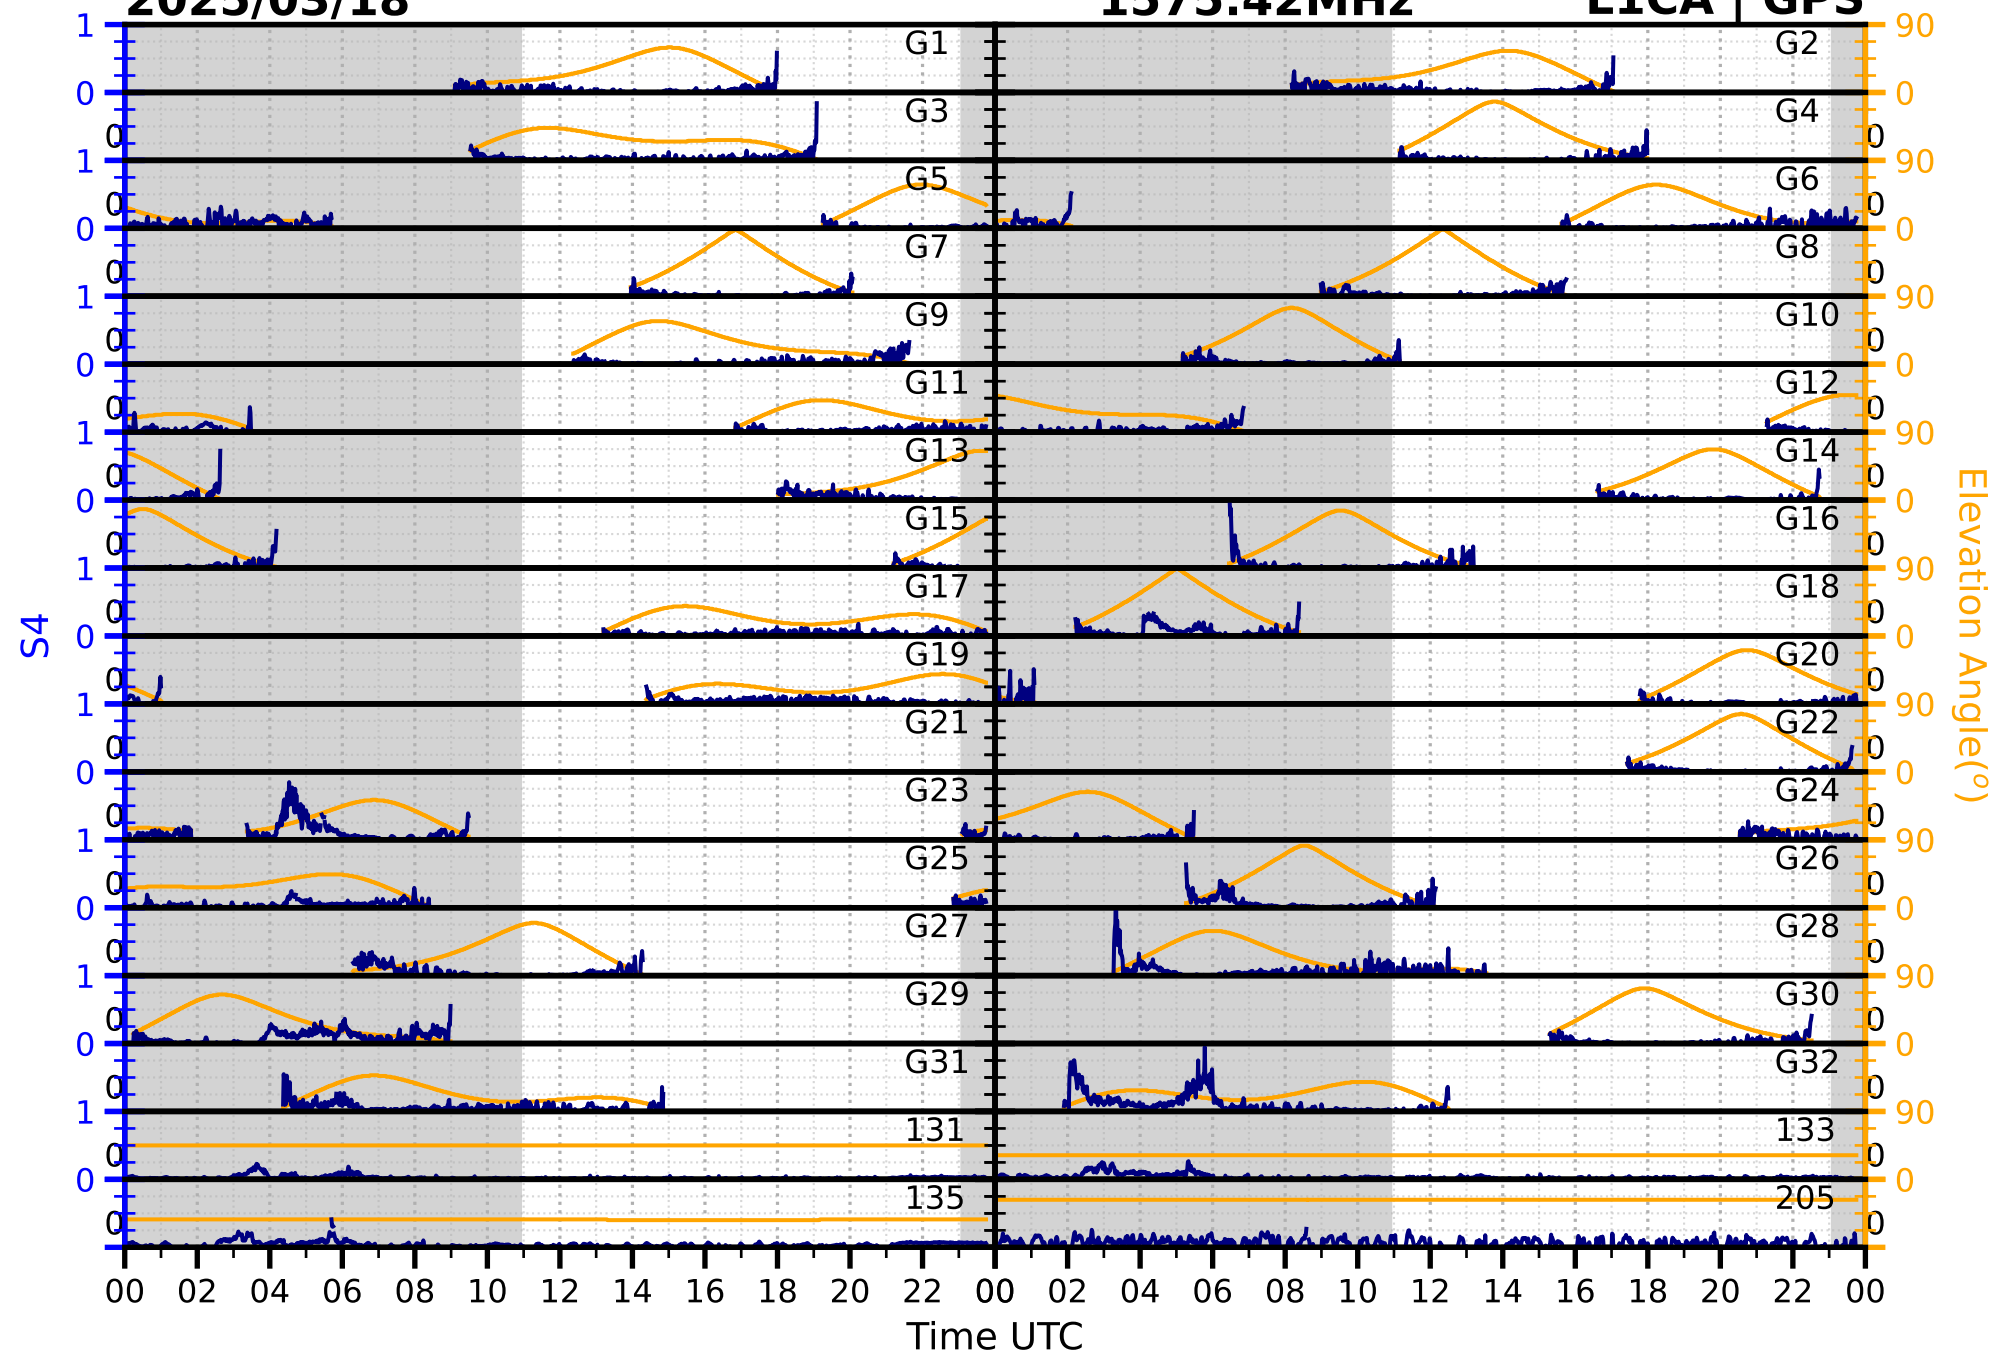

2025/03/18

S4

1575.42MHz

L1CA | GPS

2025/03/18

S4

1575.42MHz

L1BC | GALILEO

2025/03/18

S4

1602MHz

L1CA | GLONASS