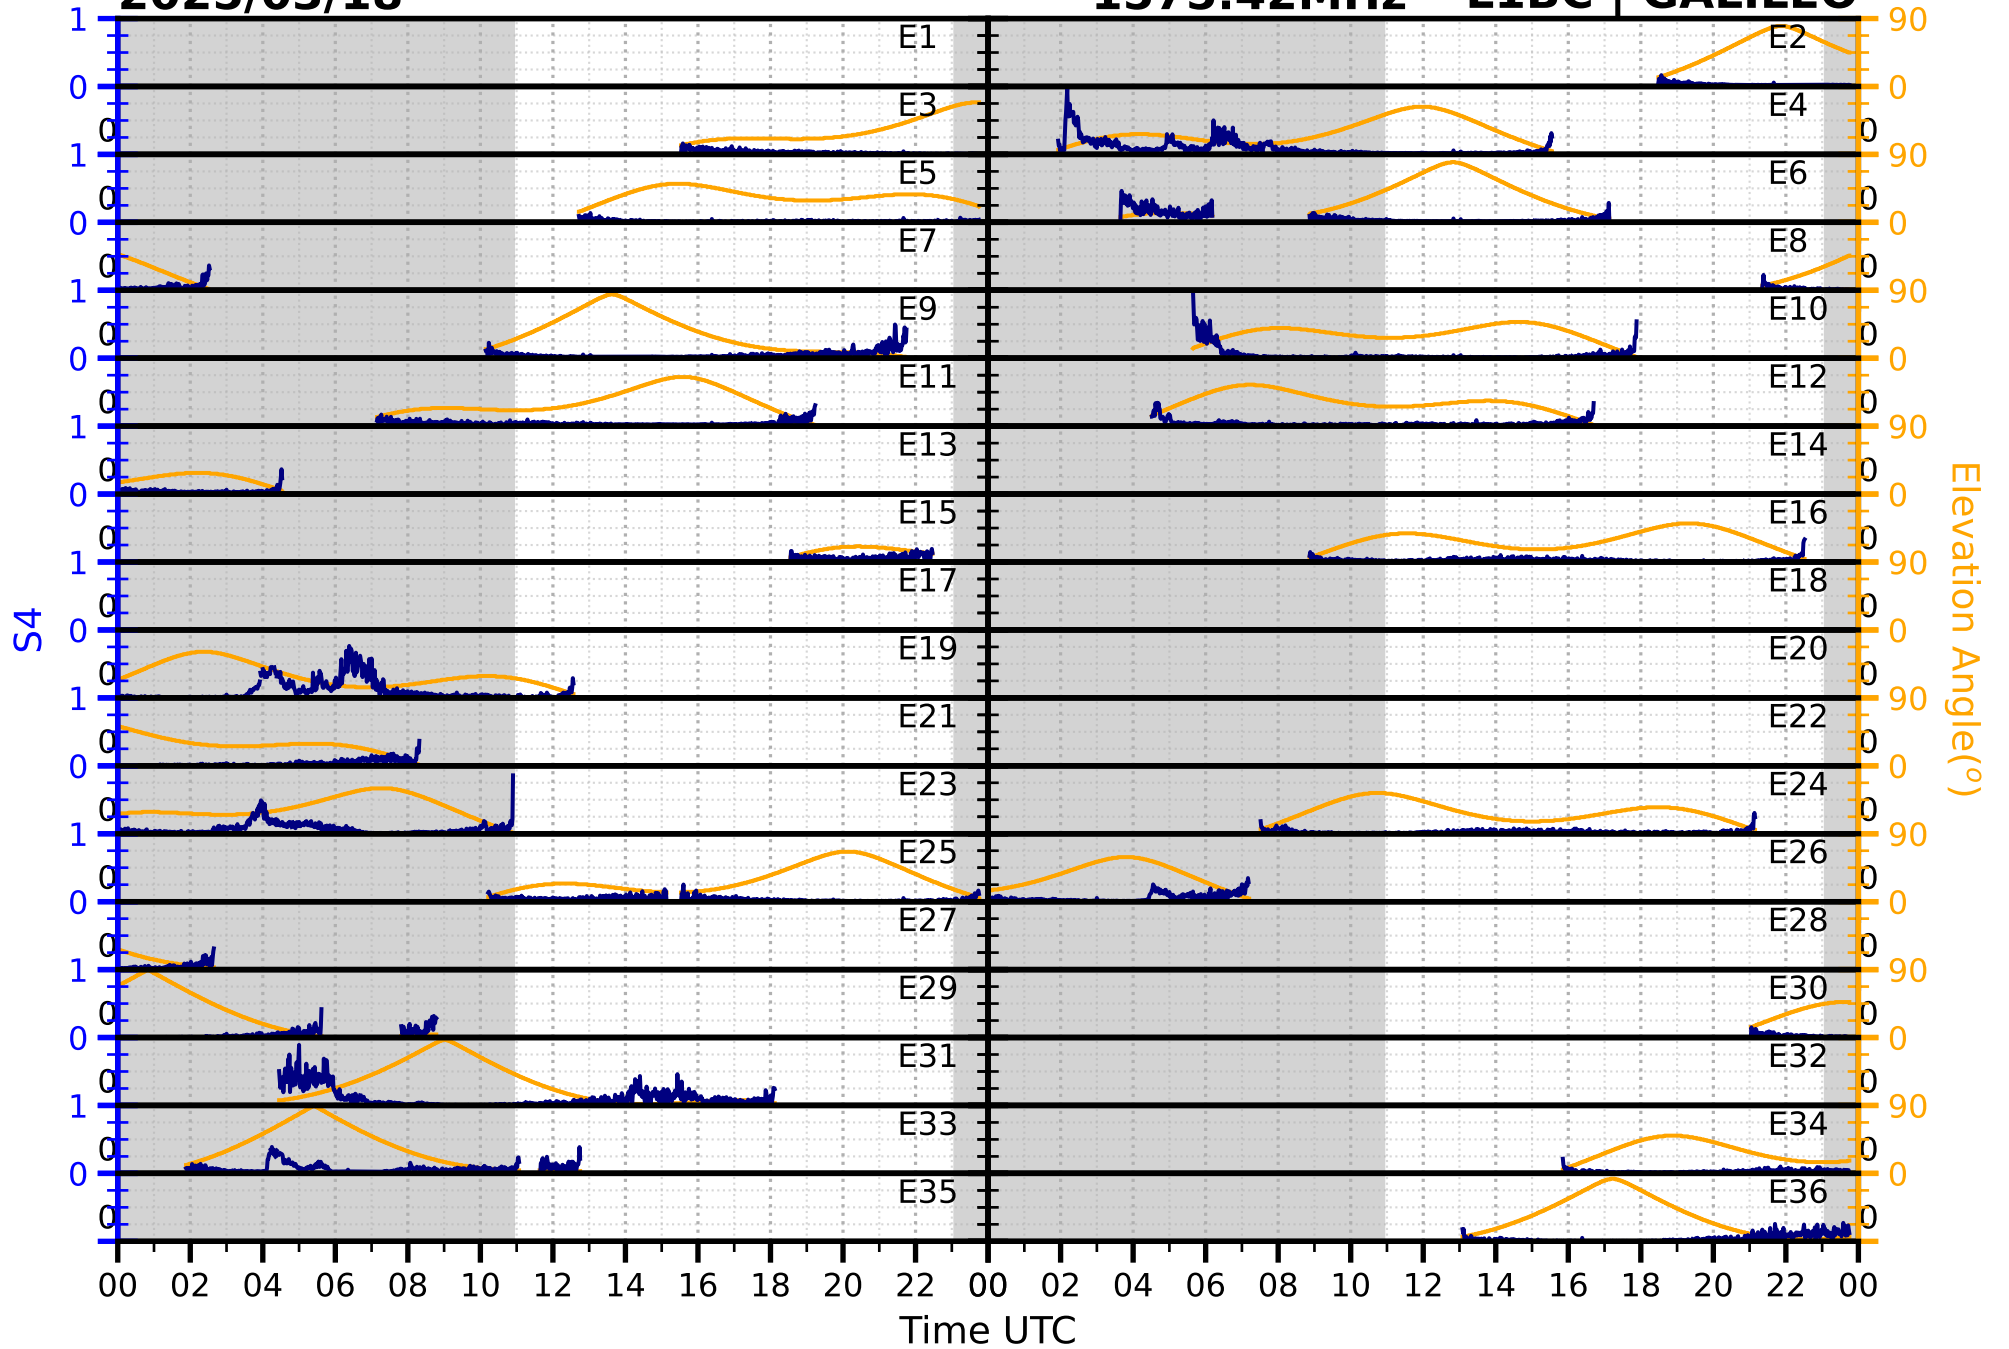

2025/03/18

S4

1575.42MHz

L1CA | GPS

2025/03/18

S4

1575.42MHz

L1BC | GALILEO

2025/03/18

S4

1602MHz

L1CA | GLONASS