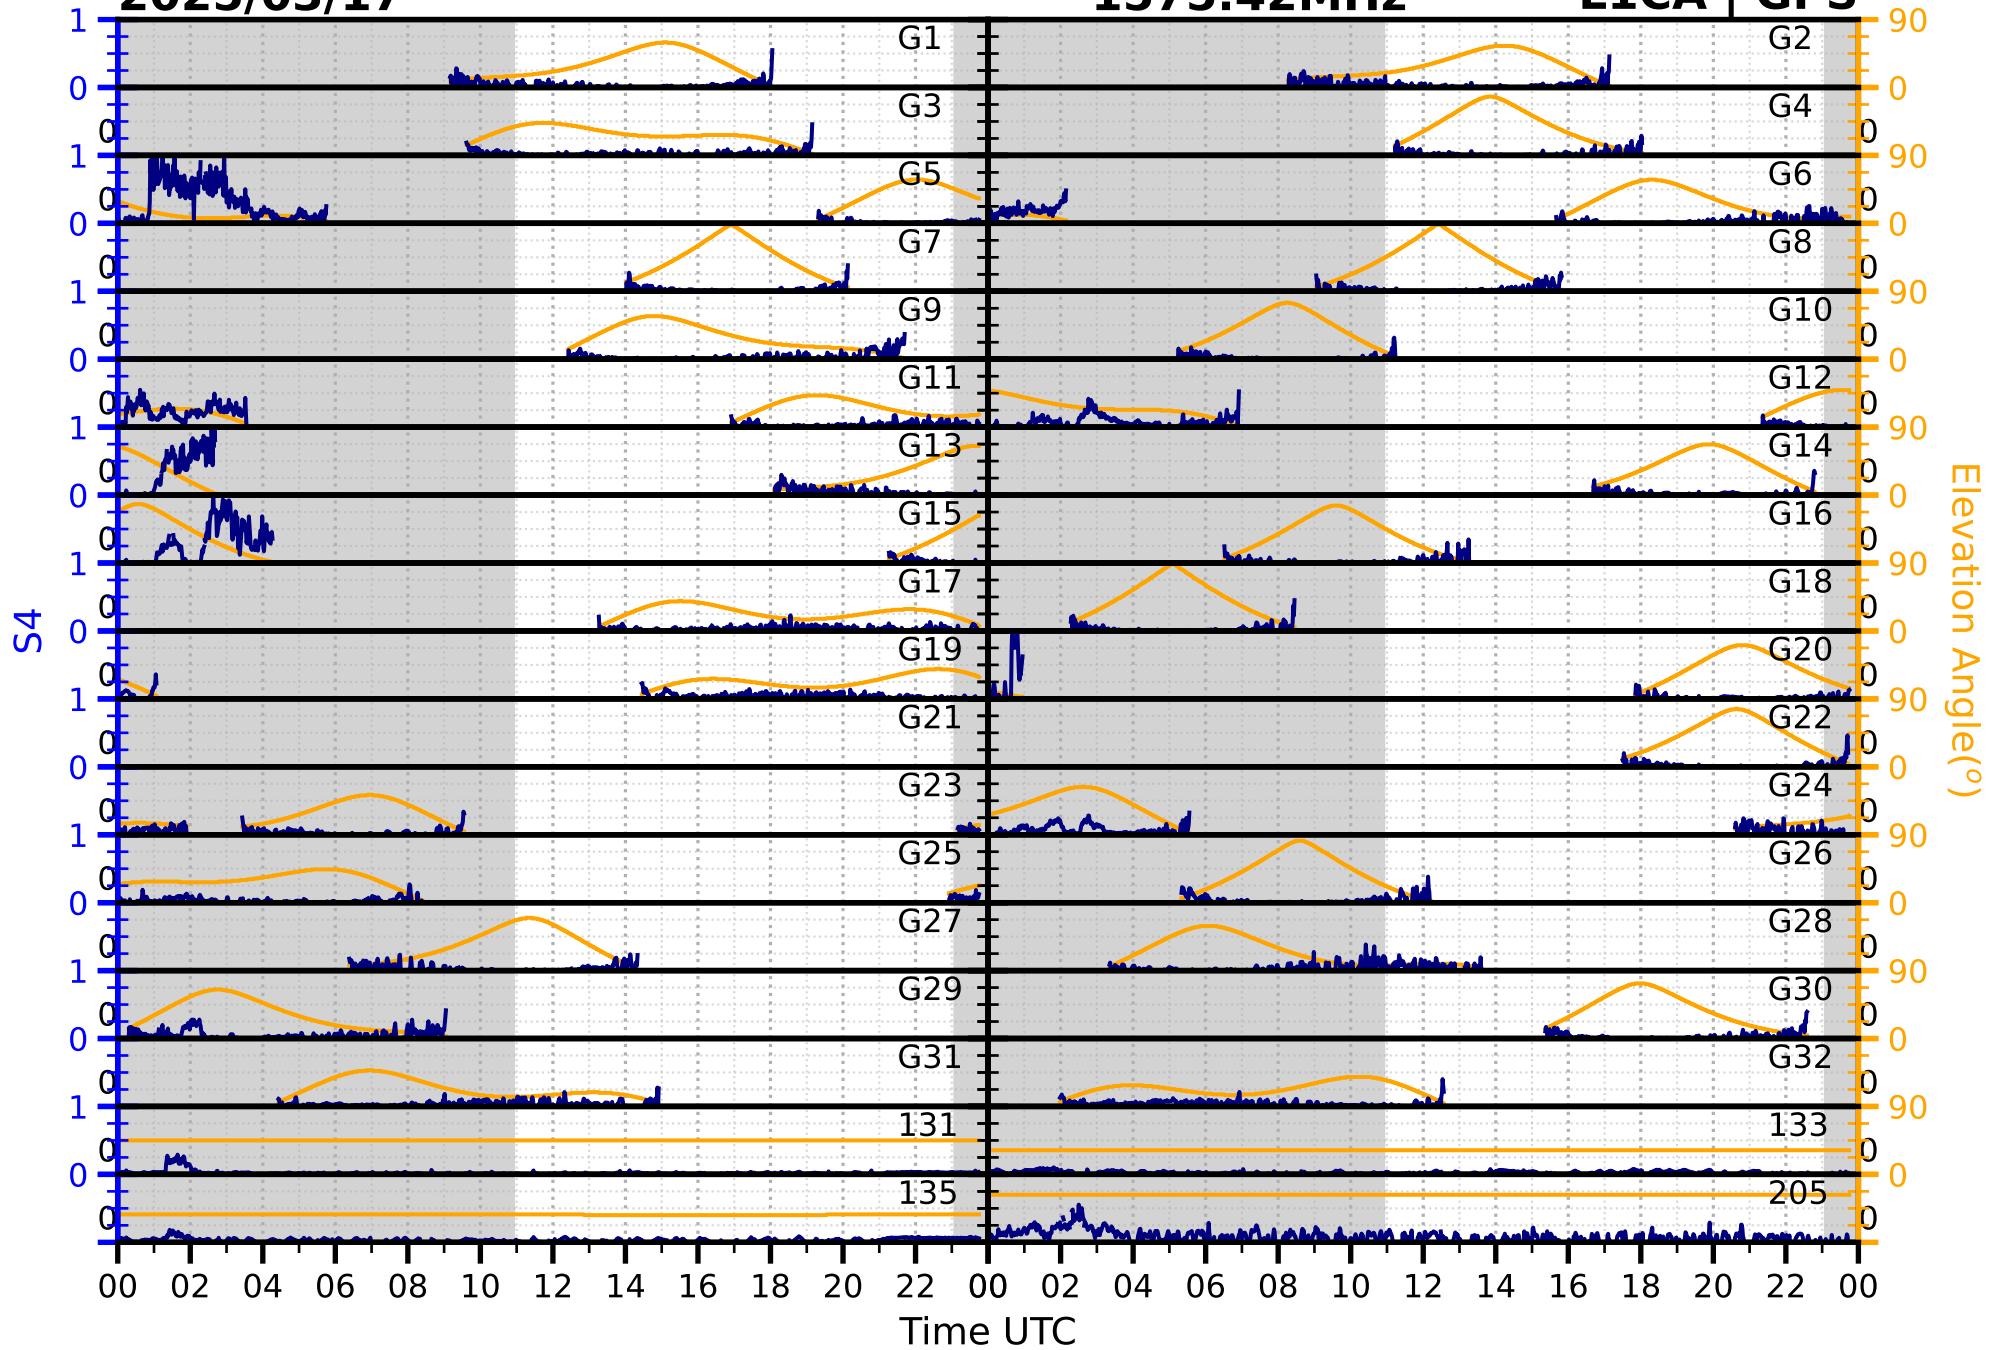

2025/03/17

S4

1575.42MHz

L1CA | GPS

2025/03/17

S4

1575.42MHz

L1BC | GALILEO

2025/03/17

S4

1602MHz

L1CA | GLONASS