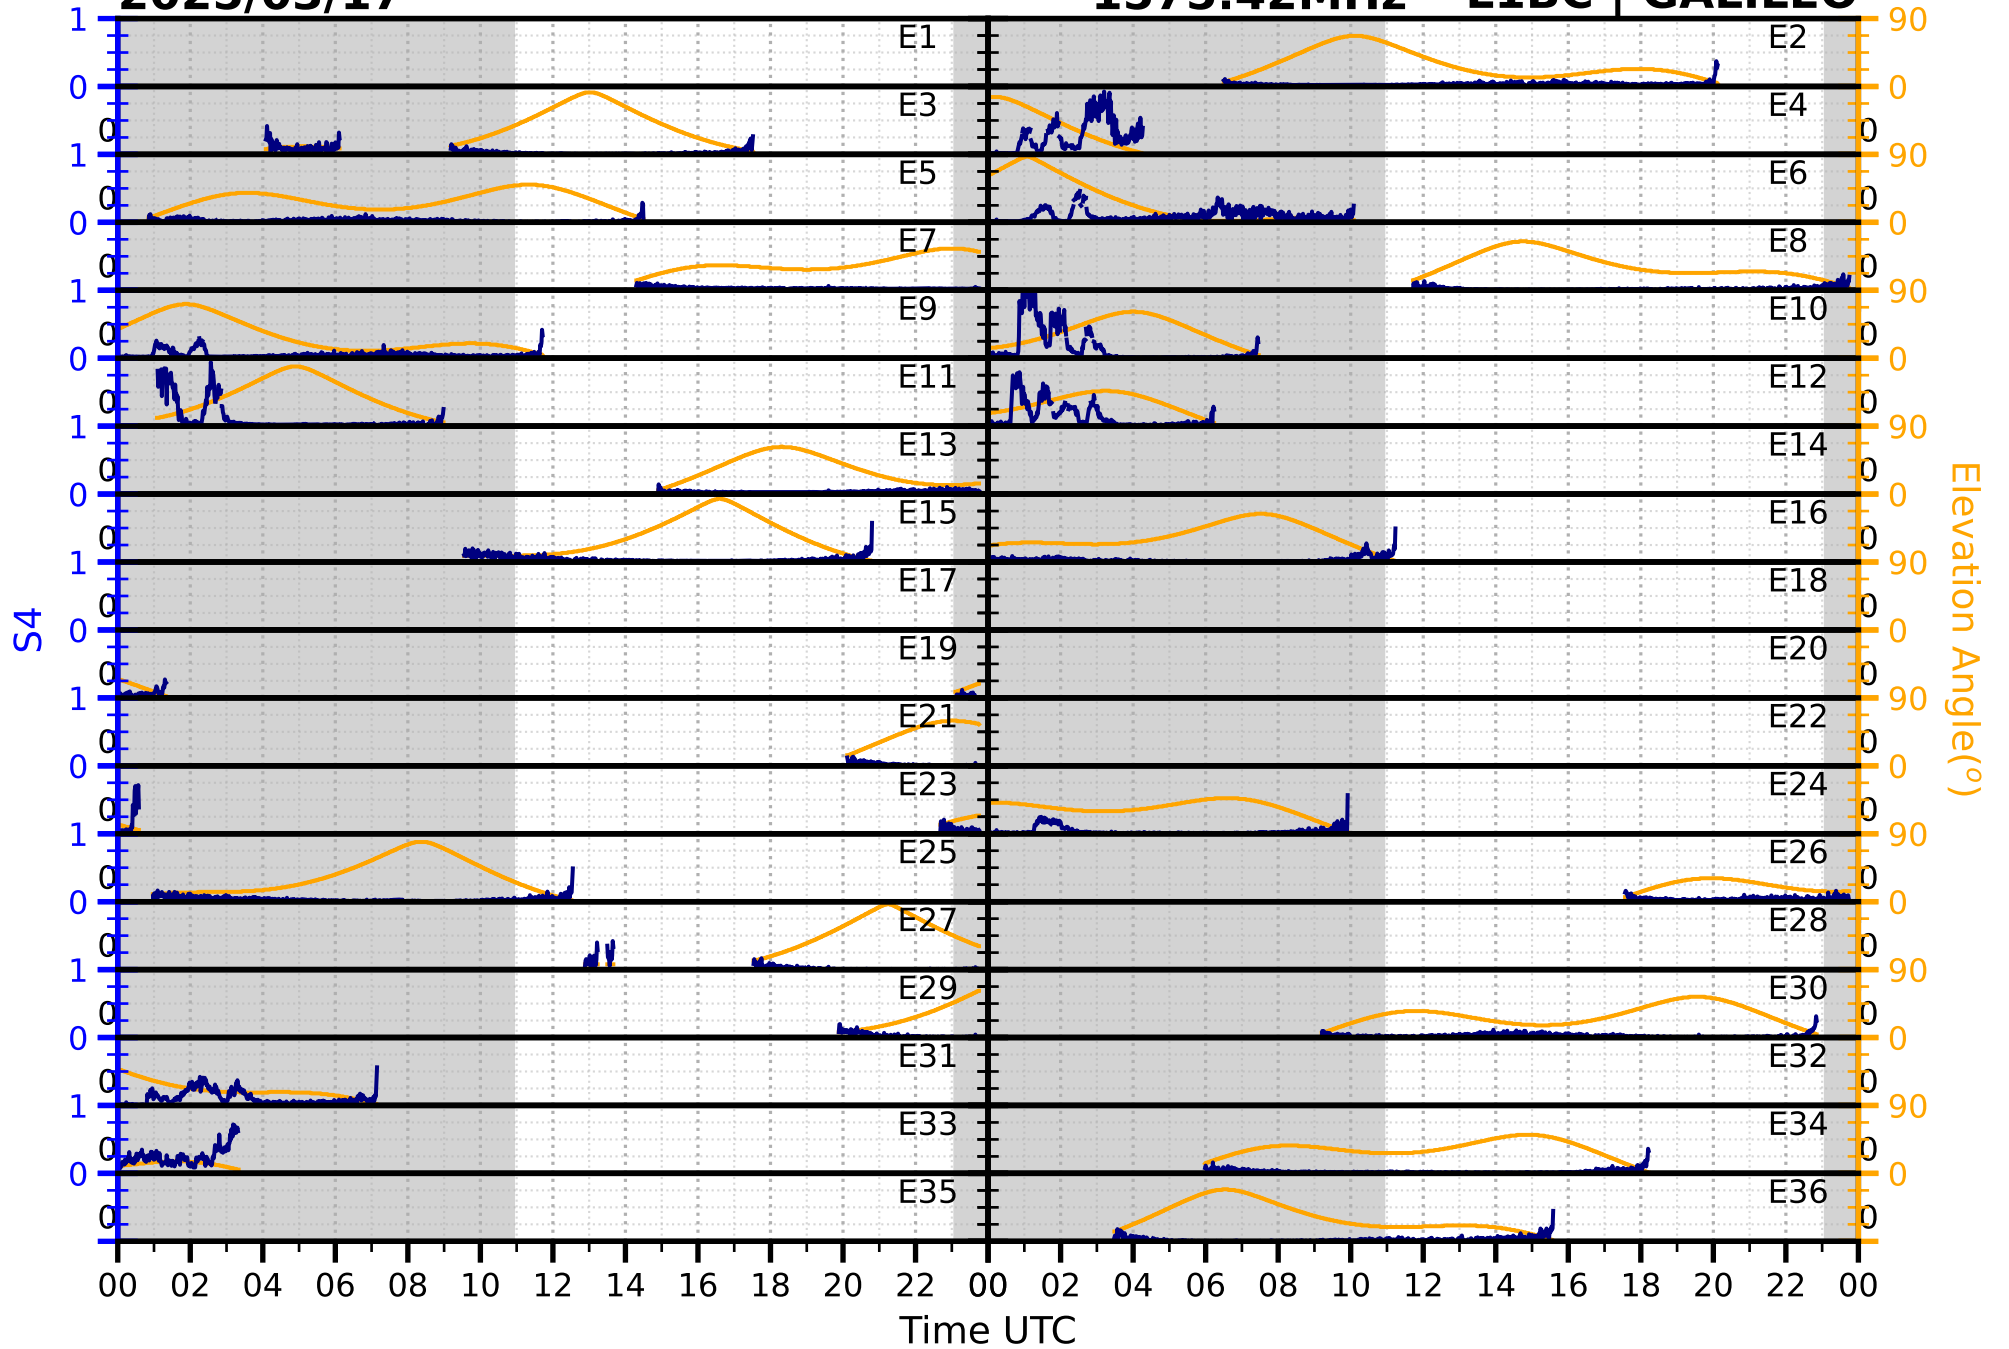

2025/03/17

S4

1575.42MHz

L1CA | GPS

2025/03/17

S4

1575.42MHz

L1BC | GALILEO

2025/03/17

S4

1602MHz

L1CA | GLONASS