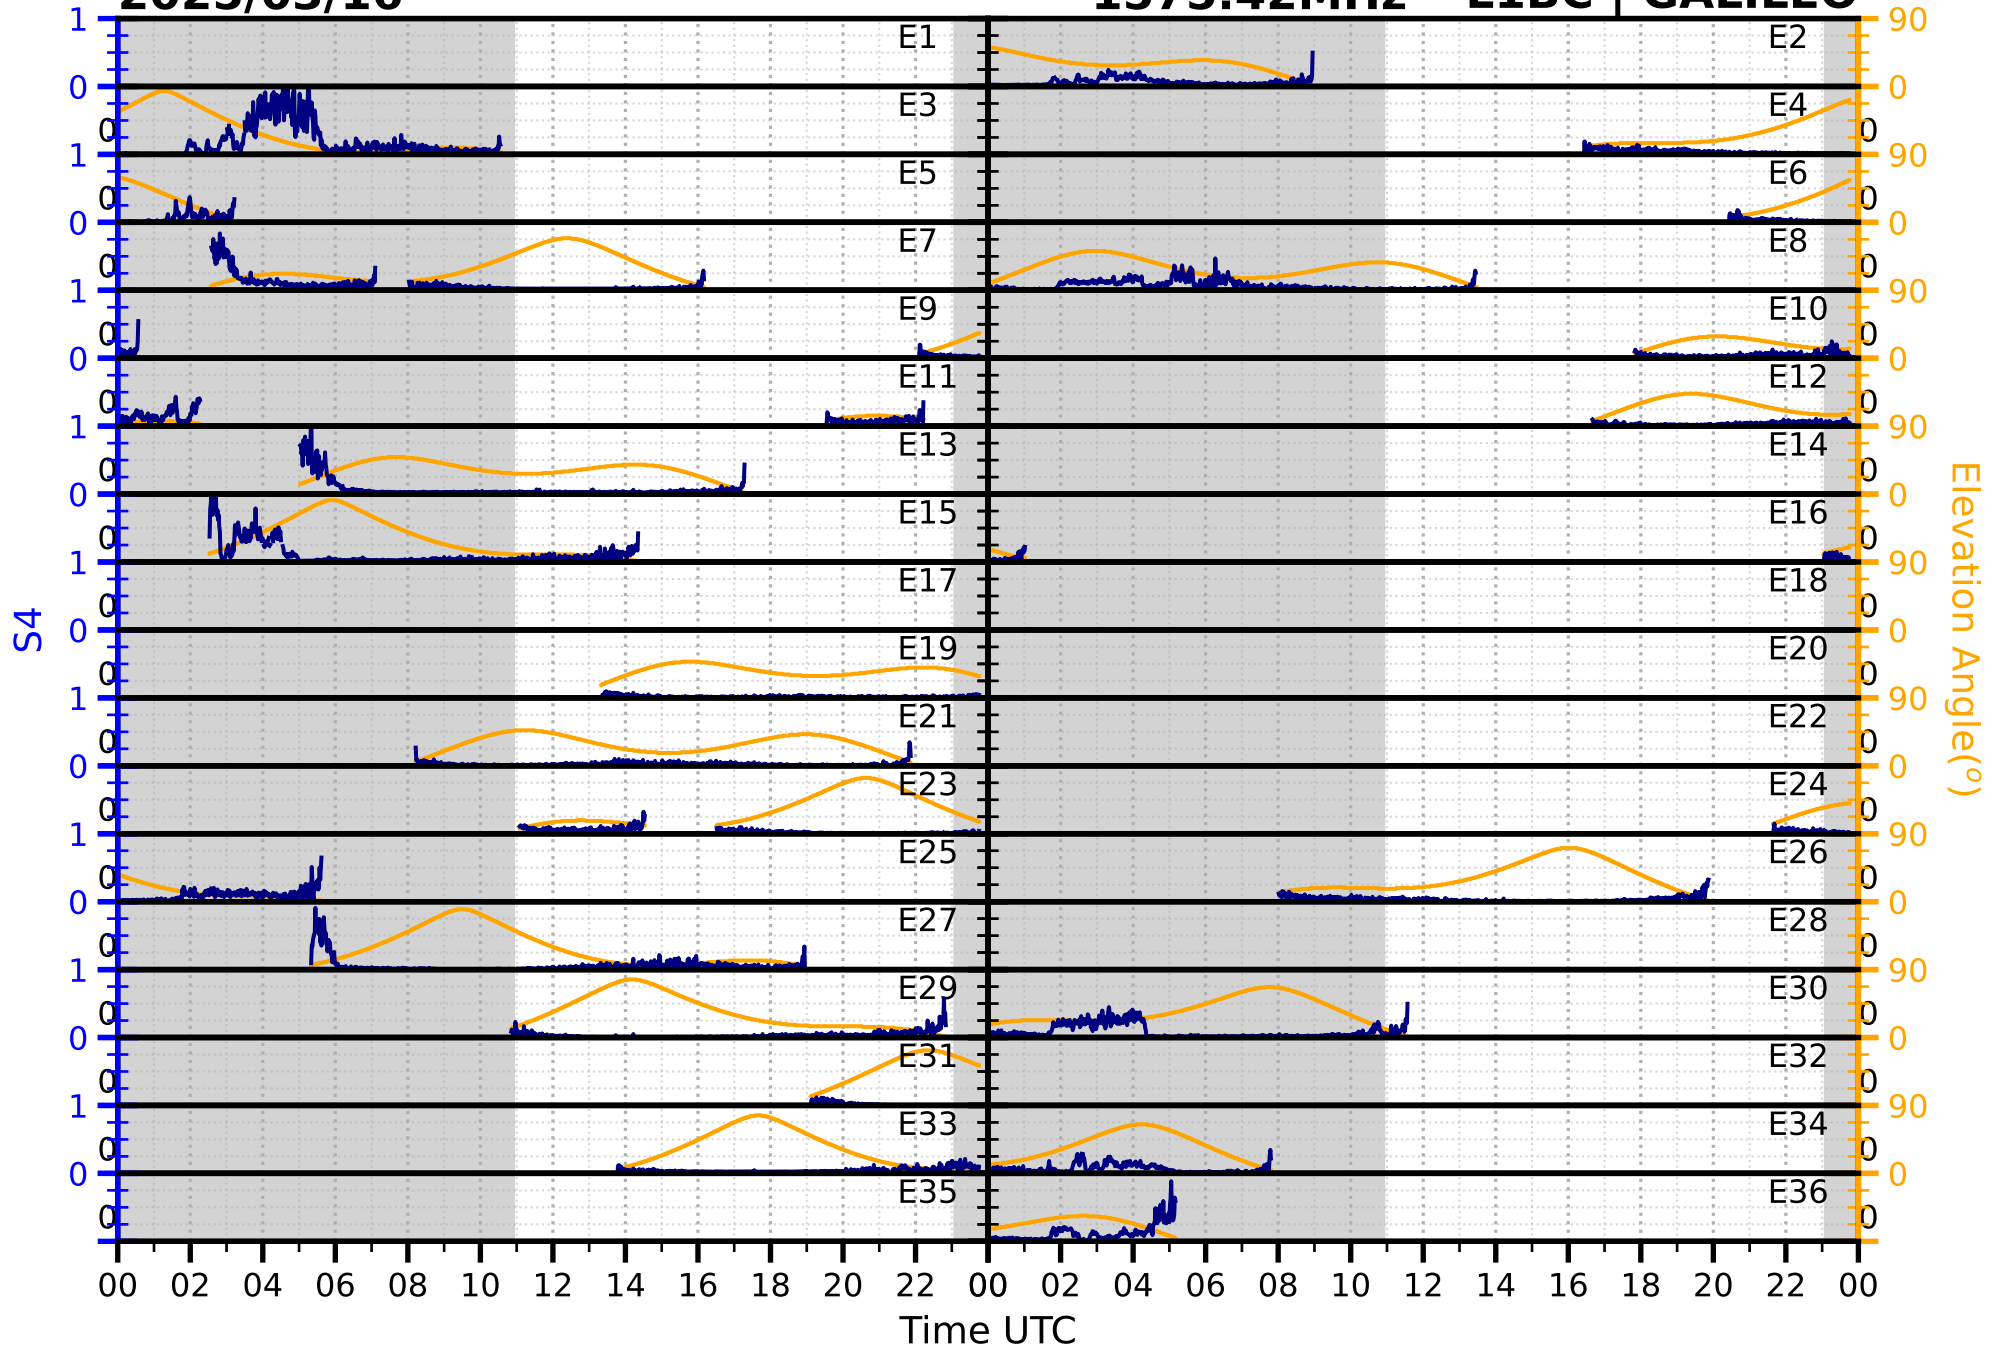

2025/03/16

S4

1575.42MHz

L1CA | GPS

2025/03/16

S4

1575.42MHz

L1BC | GALILEO

2025/03/16

S4

1602MHz

L1CA | GLONASS