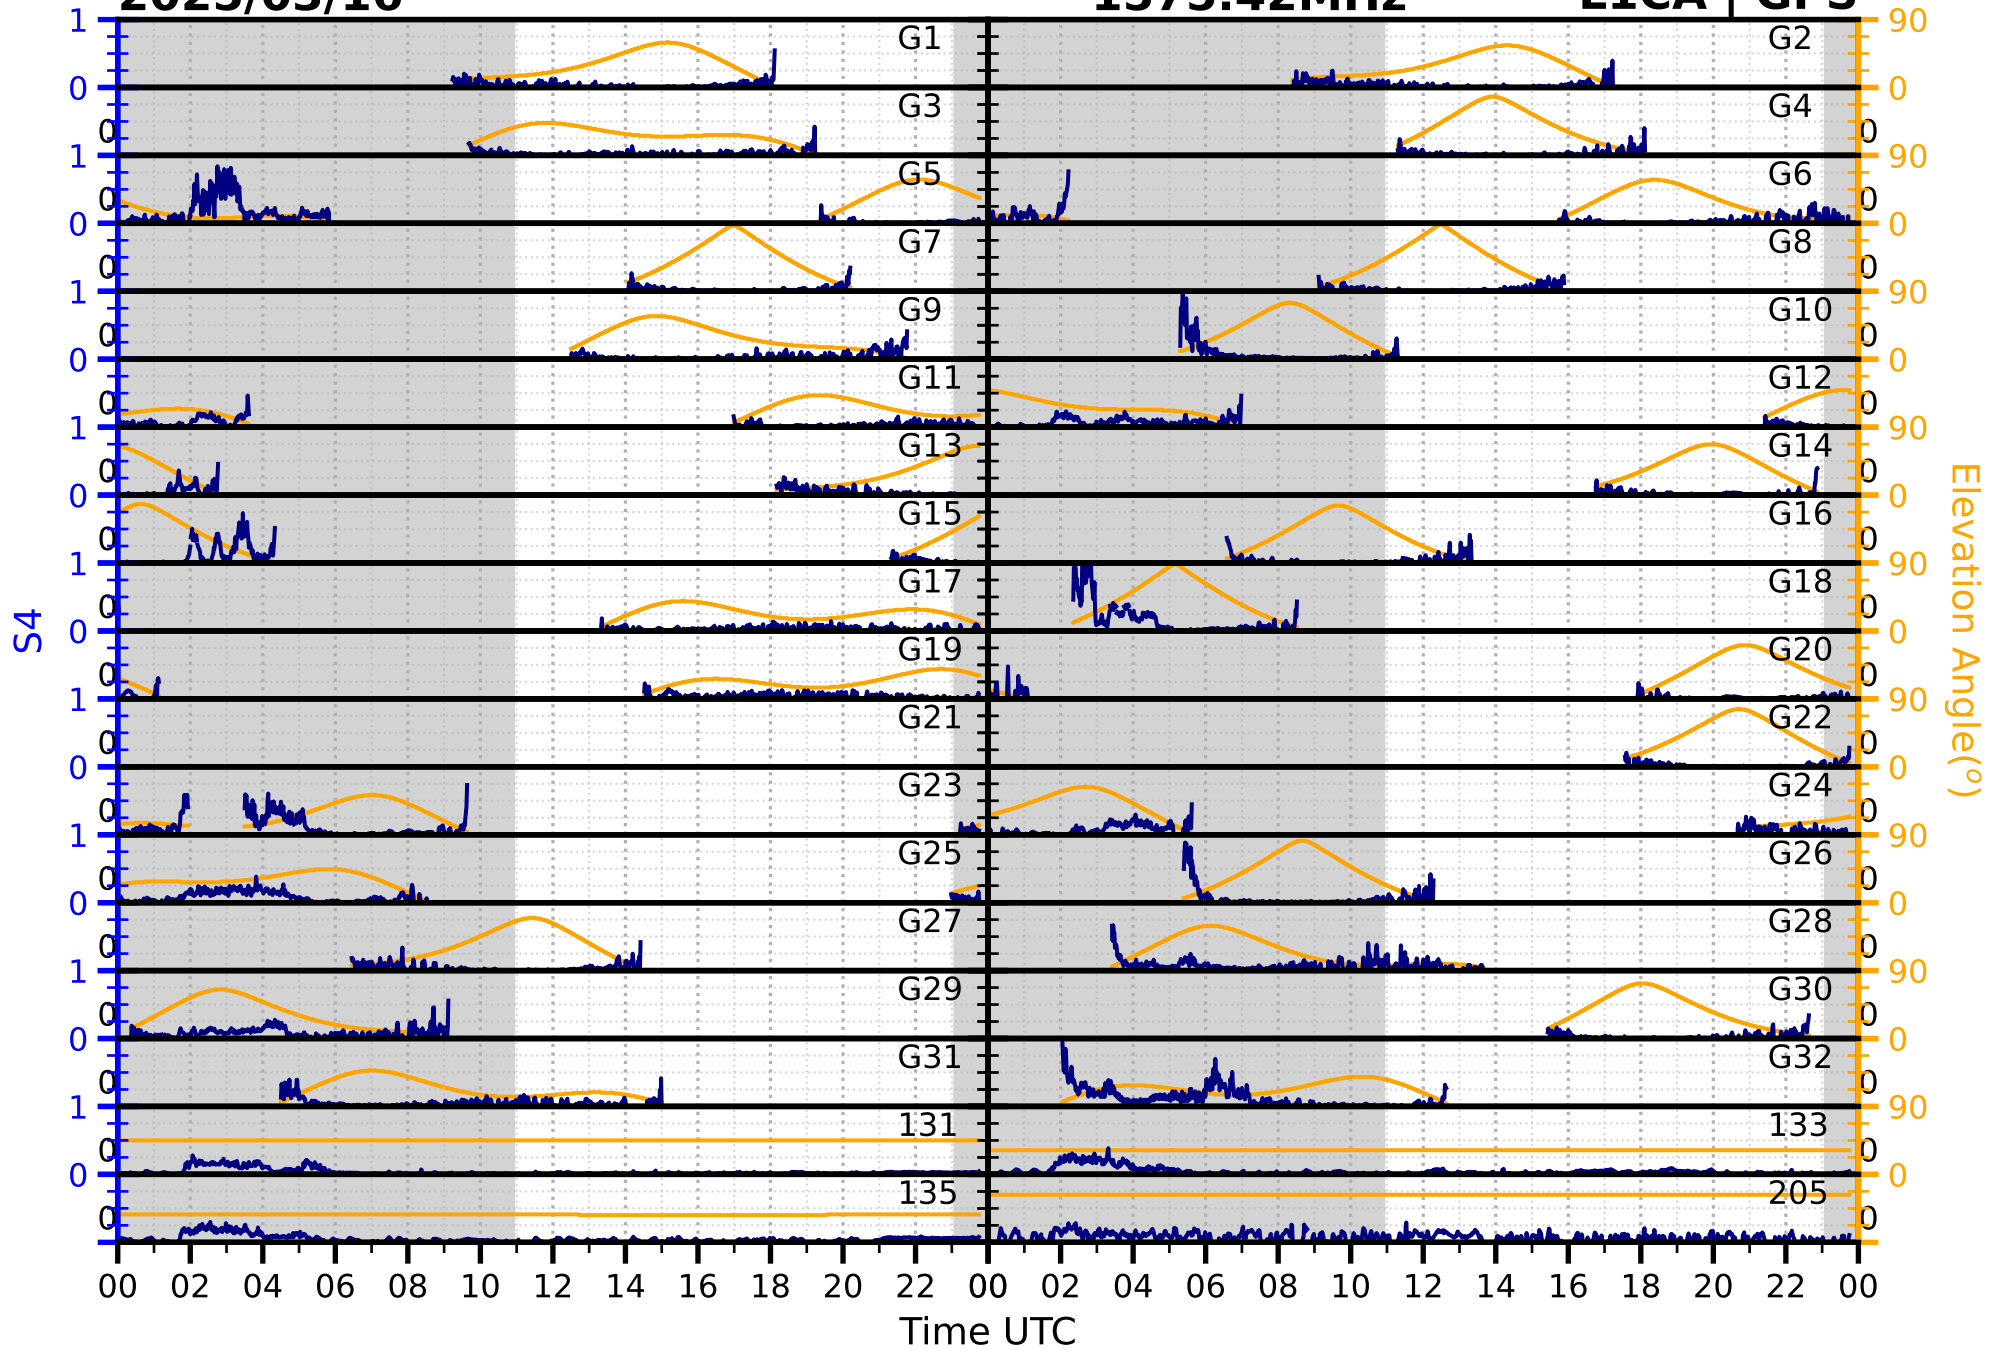

2025/03/16

S4

1575.42MHz

L1CA | GPS

2025/03/16

S4

1575.42MHz

L1BC | GALILEO

2025/03/16

S4

1602MHz

L1CA | GLONASS