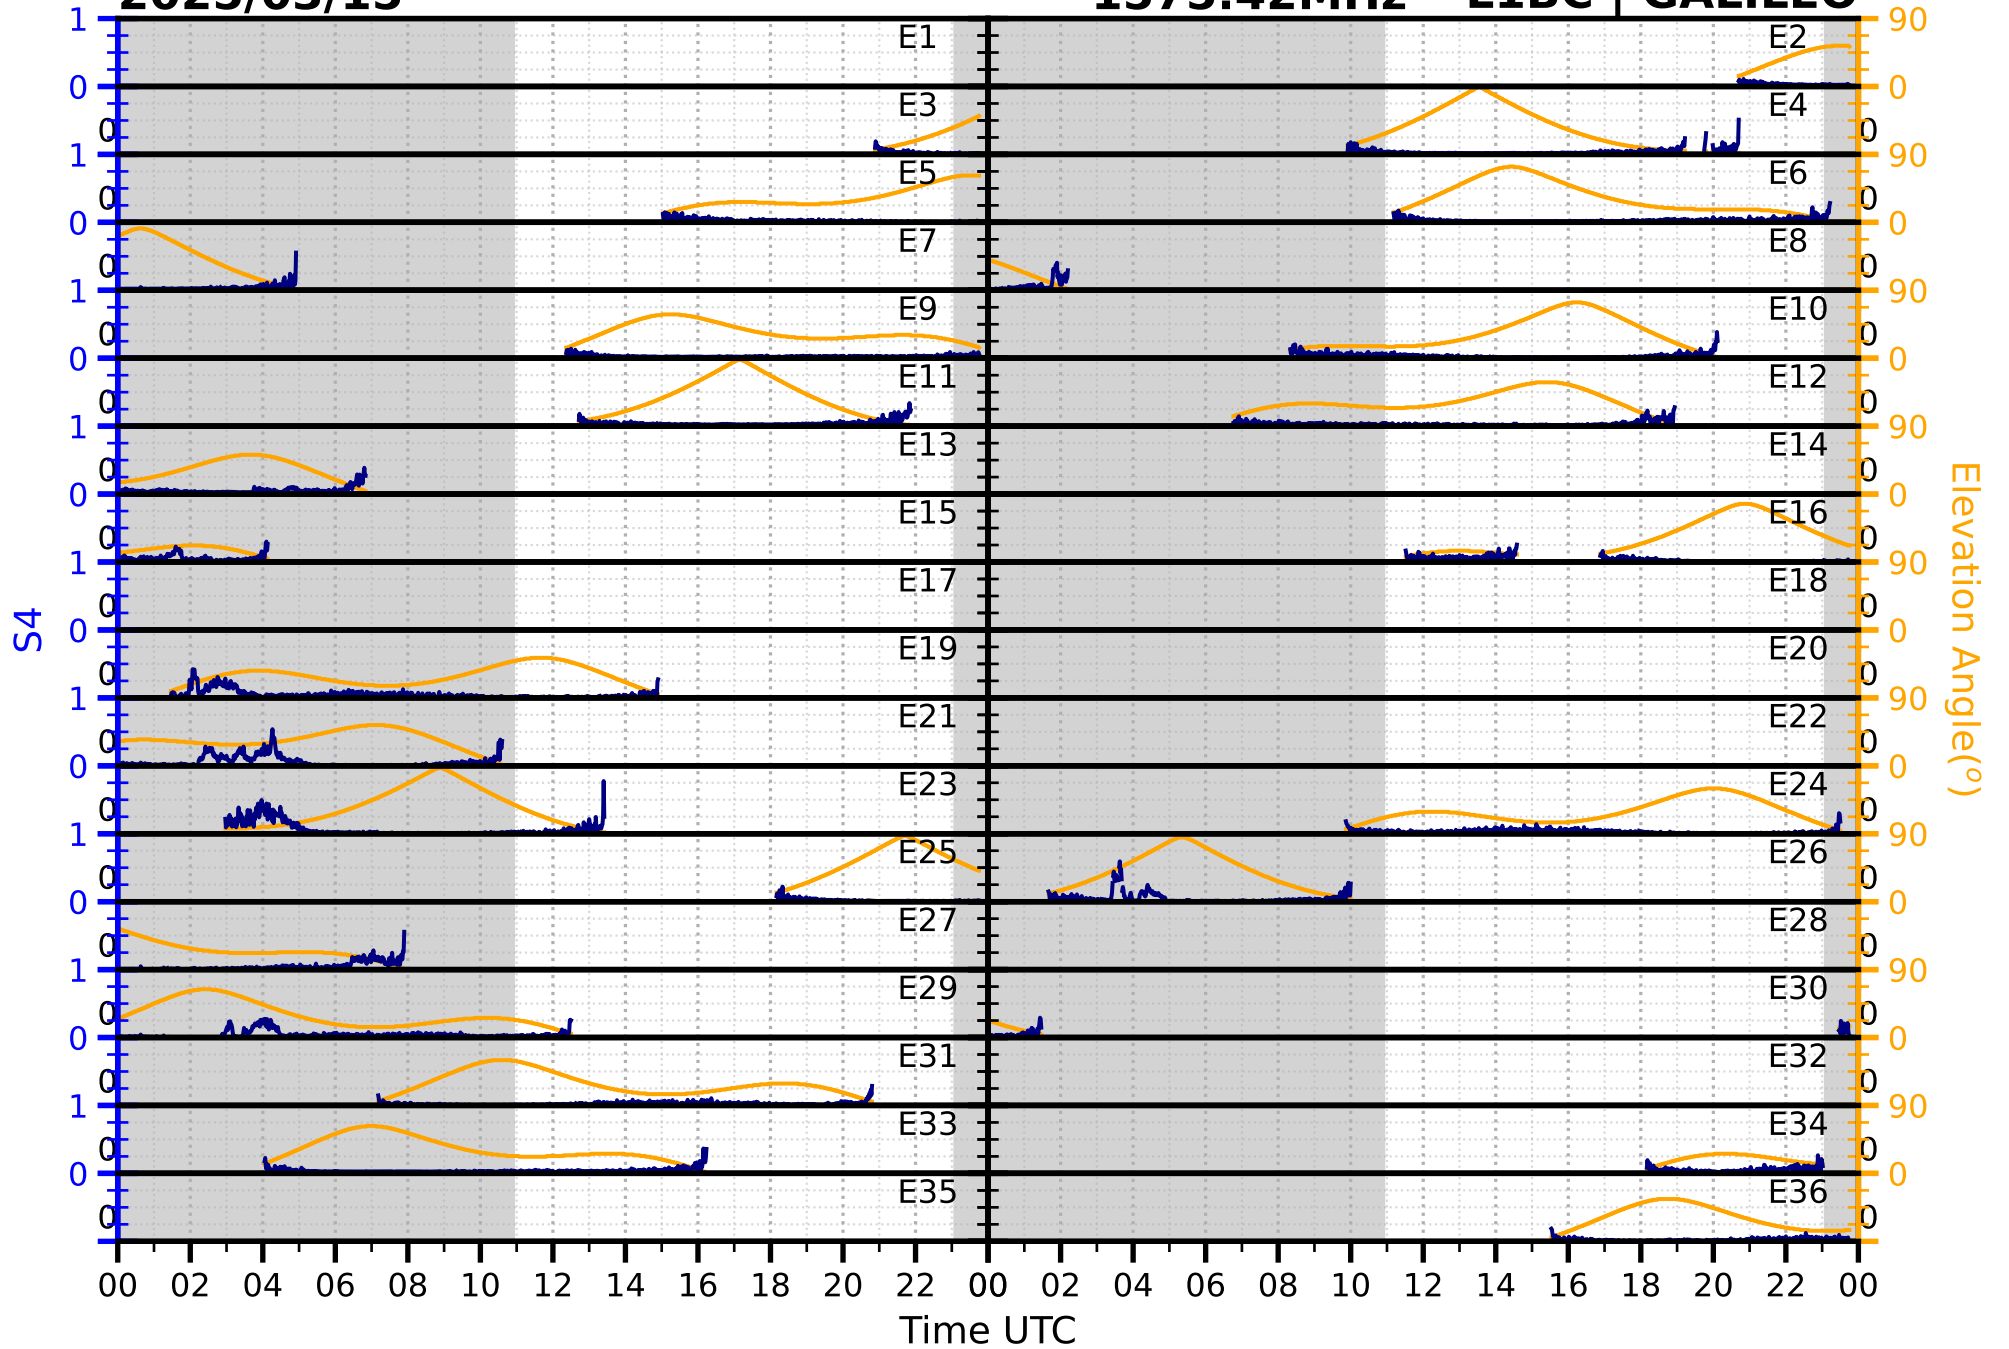

2025/03/15

S4

1575.42MHz

L1CA | GPS

2025/03/15

S4

1575.42MHz

L1BC | GALILEO

2025/03/15

S4

1602MHz

L1CA | GLONASS