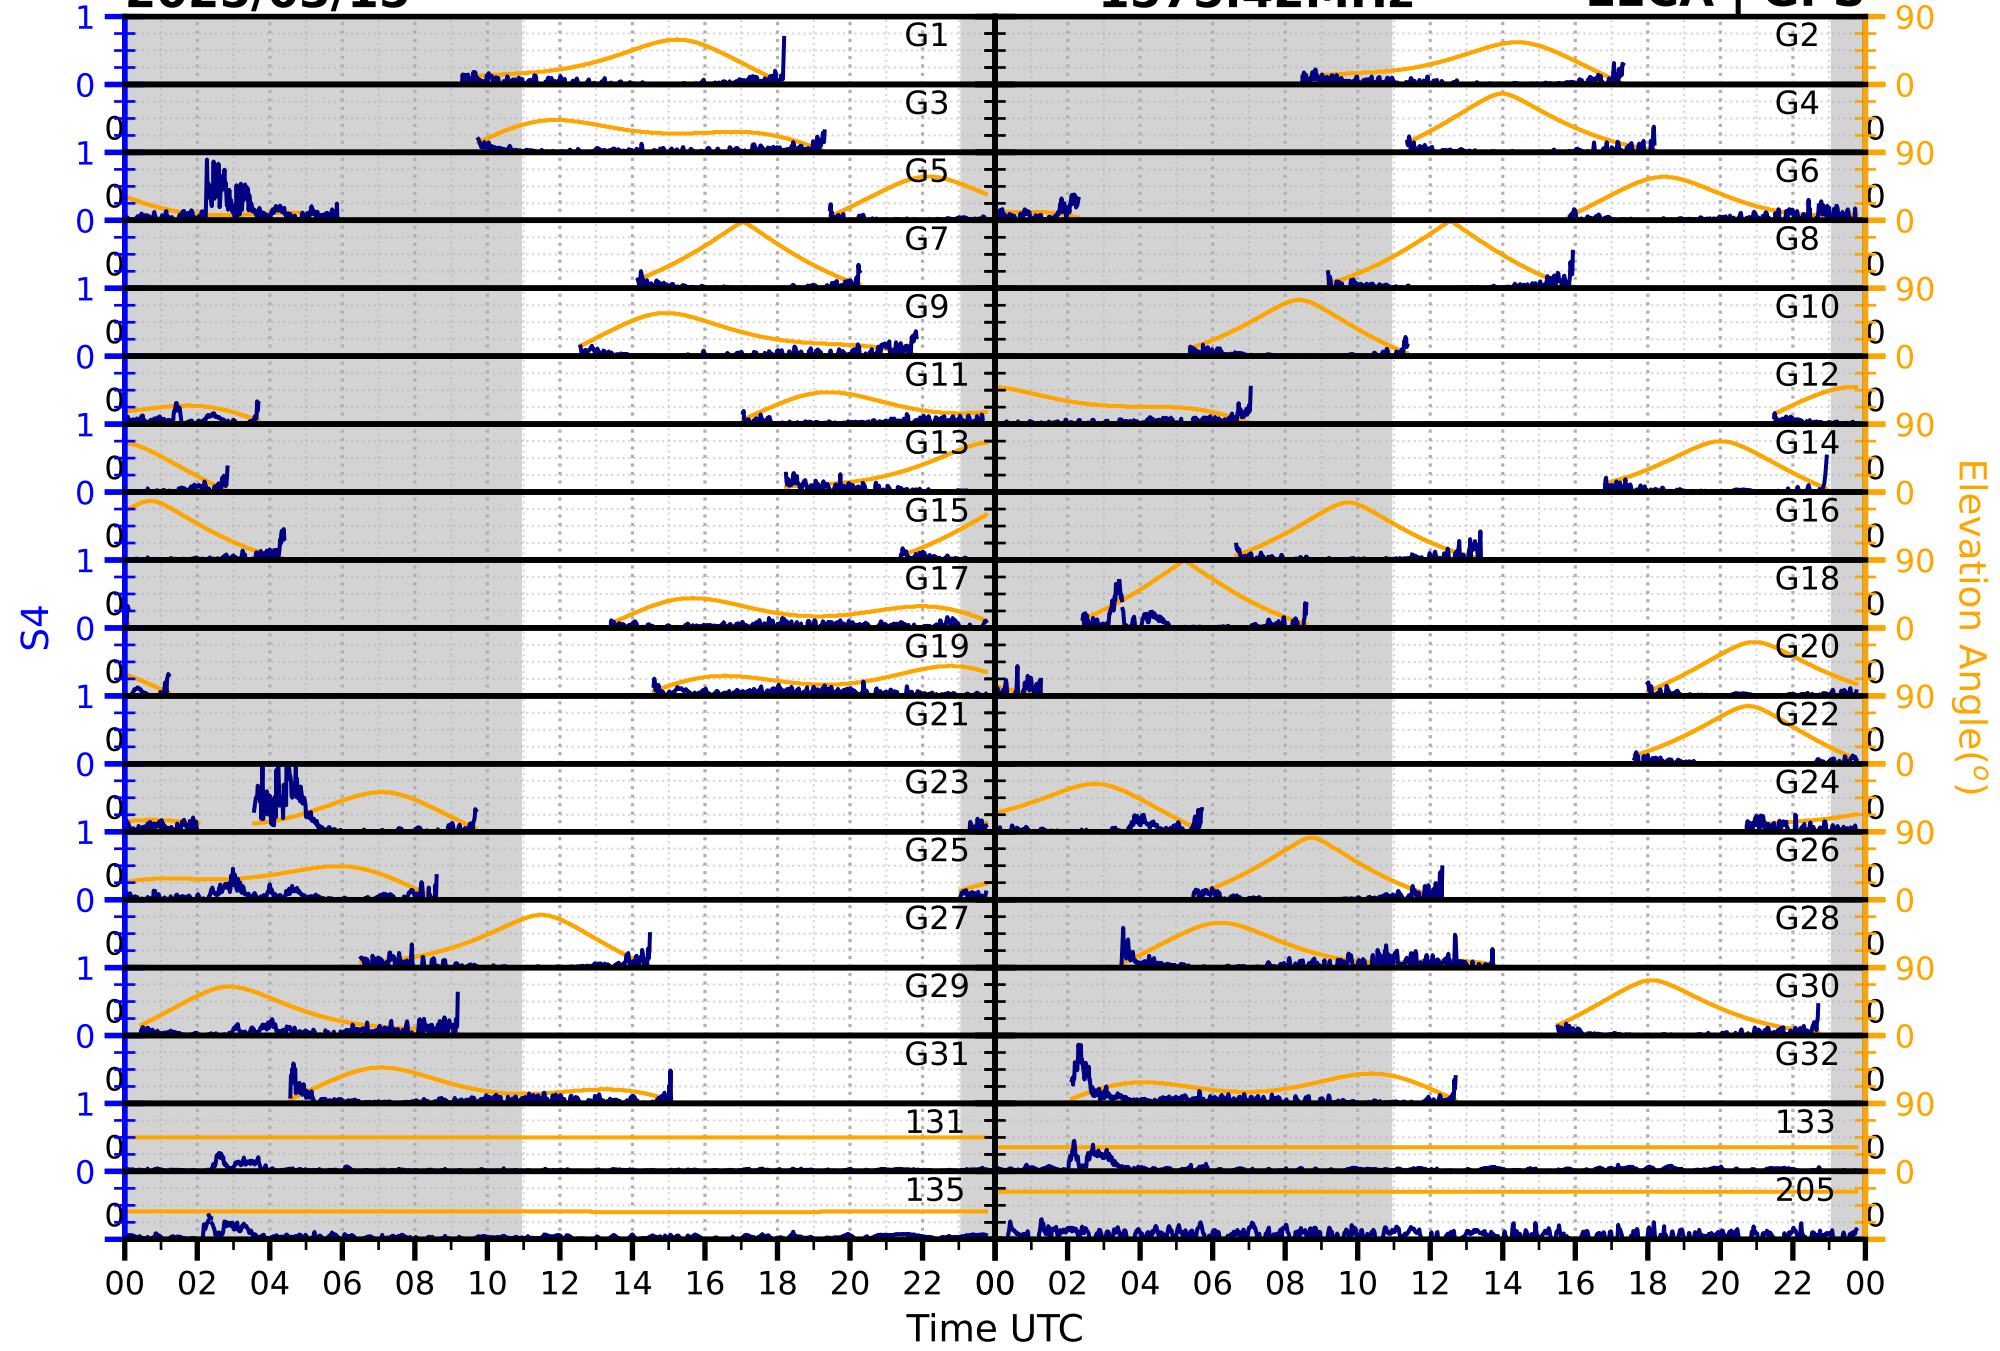

2025/03/15

S4

1575.42MHz

L1CA | GPS

2025/03/15

S4

1575.42MHz

L1BC | GALILEO

2025/03/15

S4

1602MHz

L1CA | GLONASS