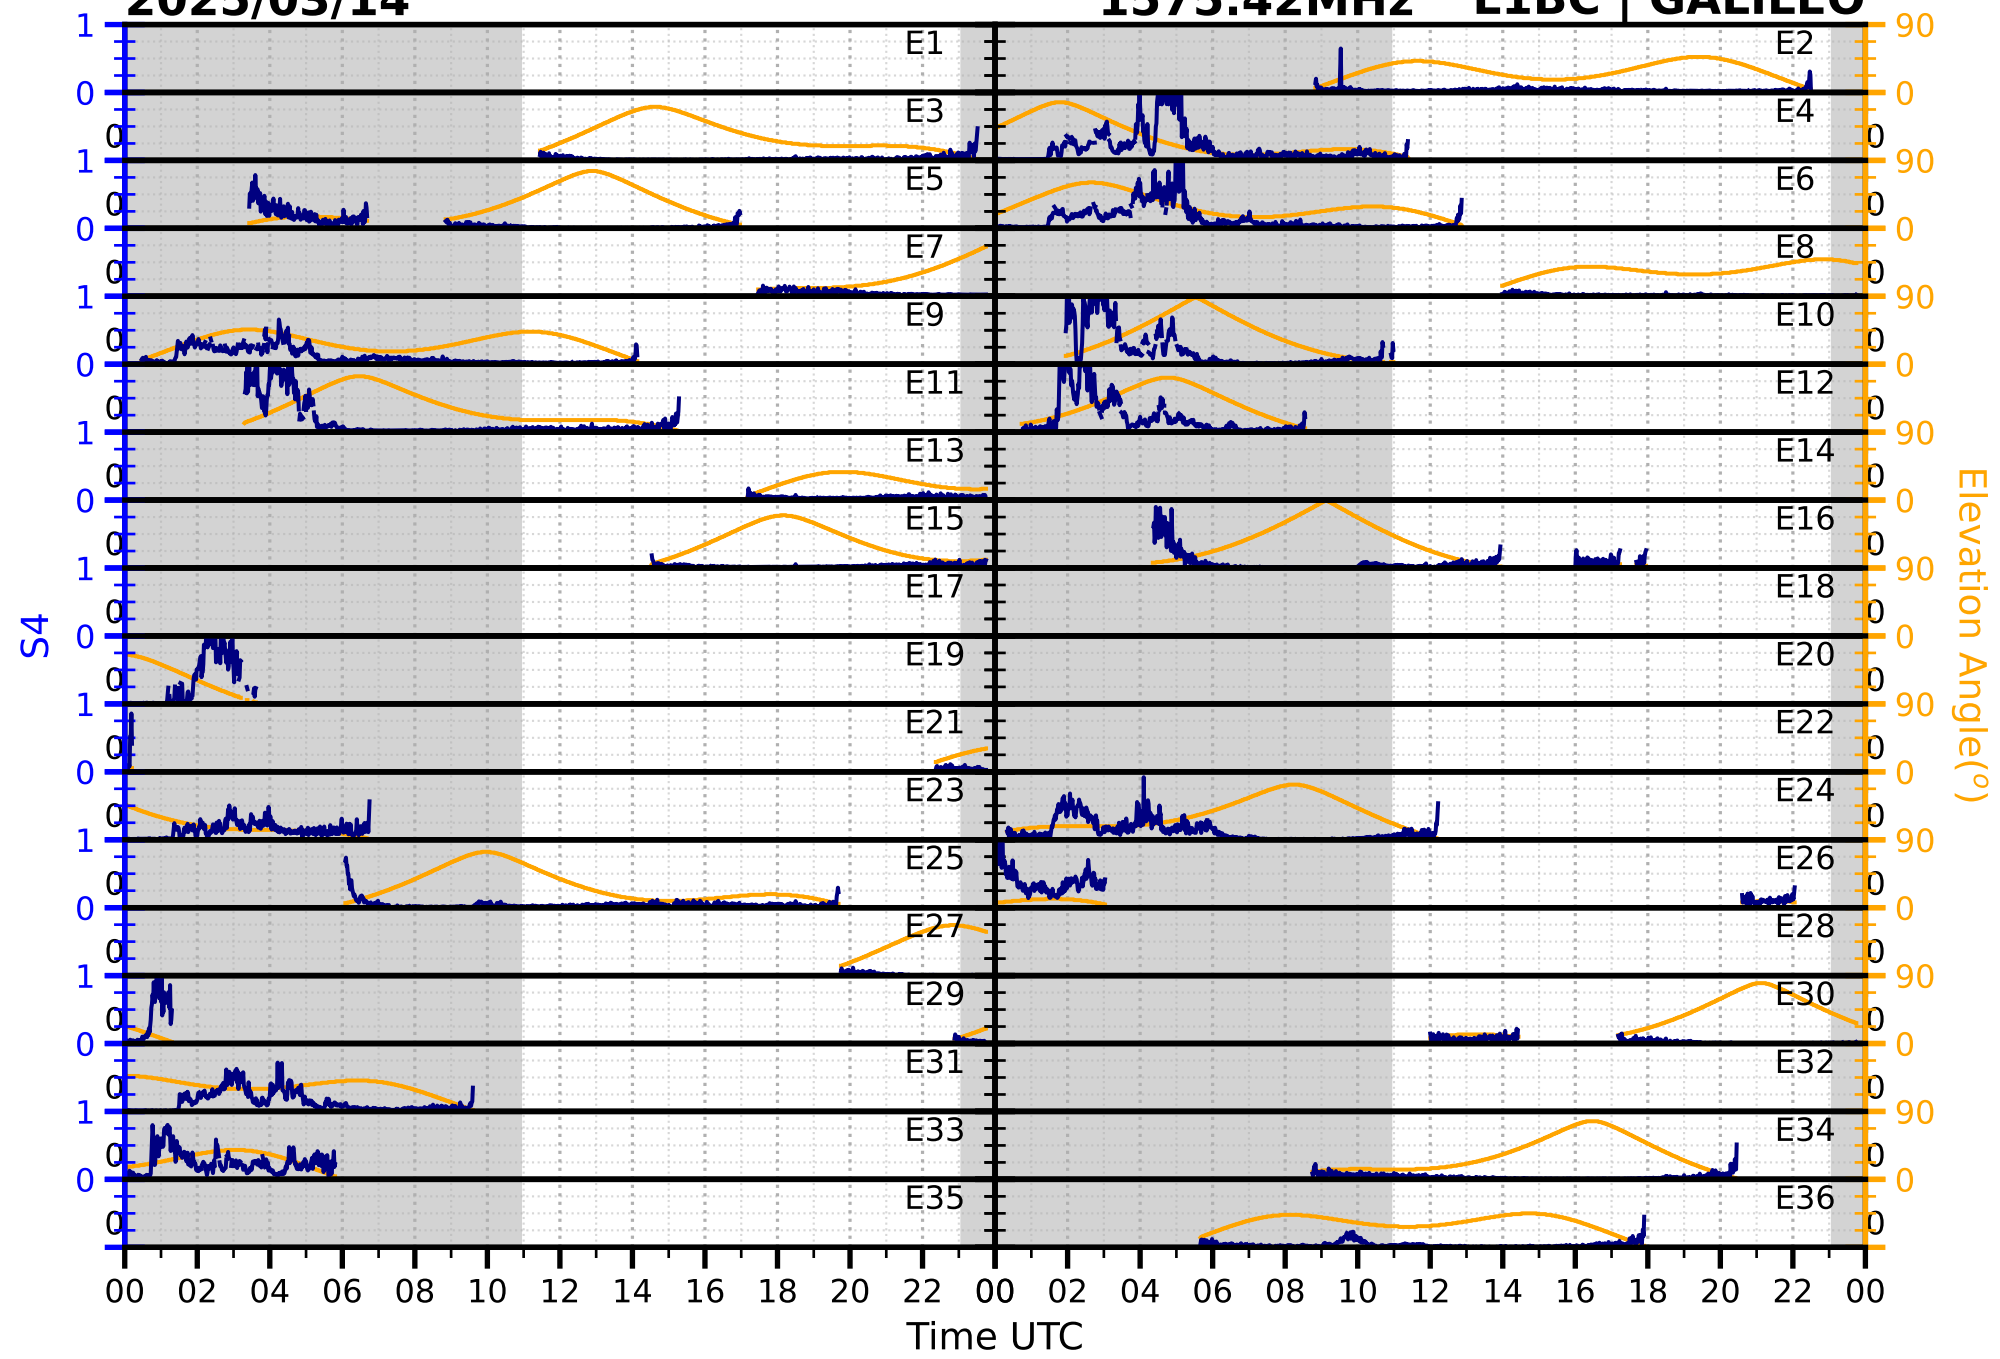

2025/03/14

S4

1575.42MHz

L1CA | GPS

2025/03/14

S4 1575.42MHz L1BC | GALILEO

2025/03/14

S4

1602MHz

L1CA | GLONASS