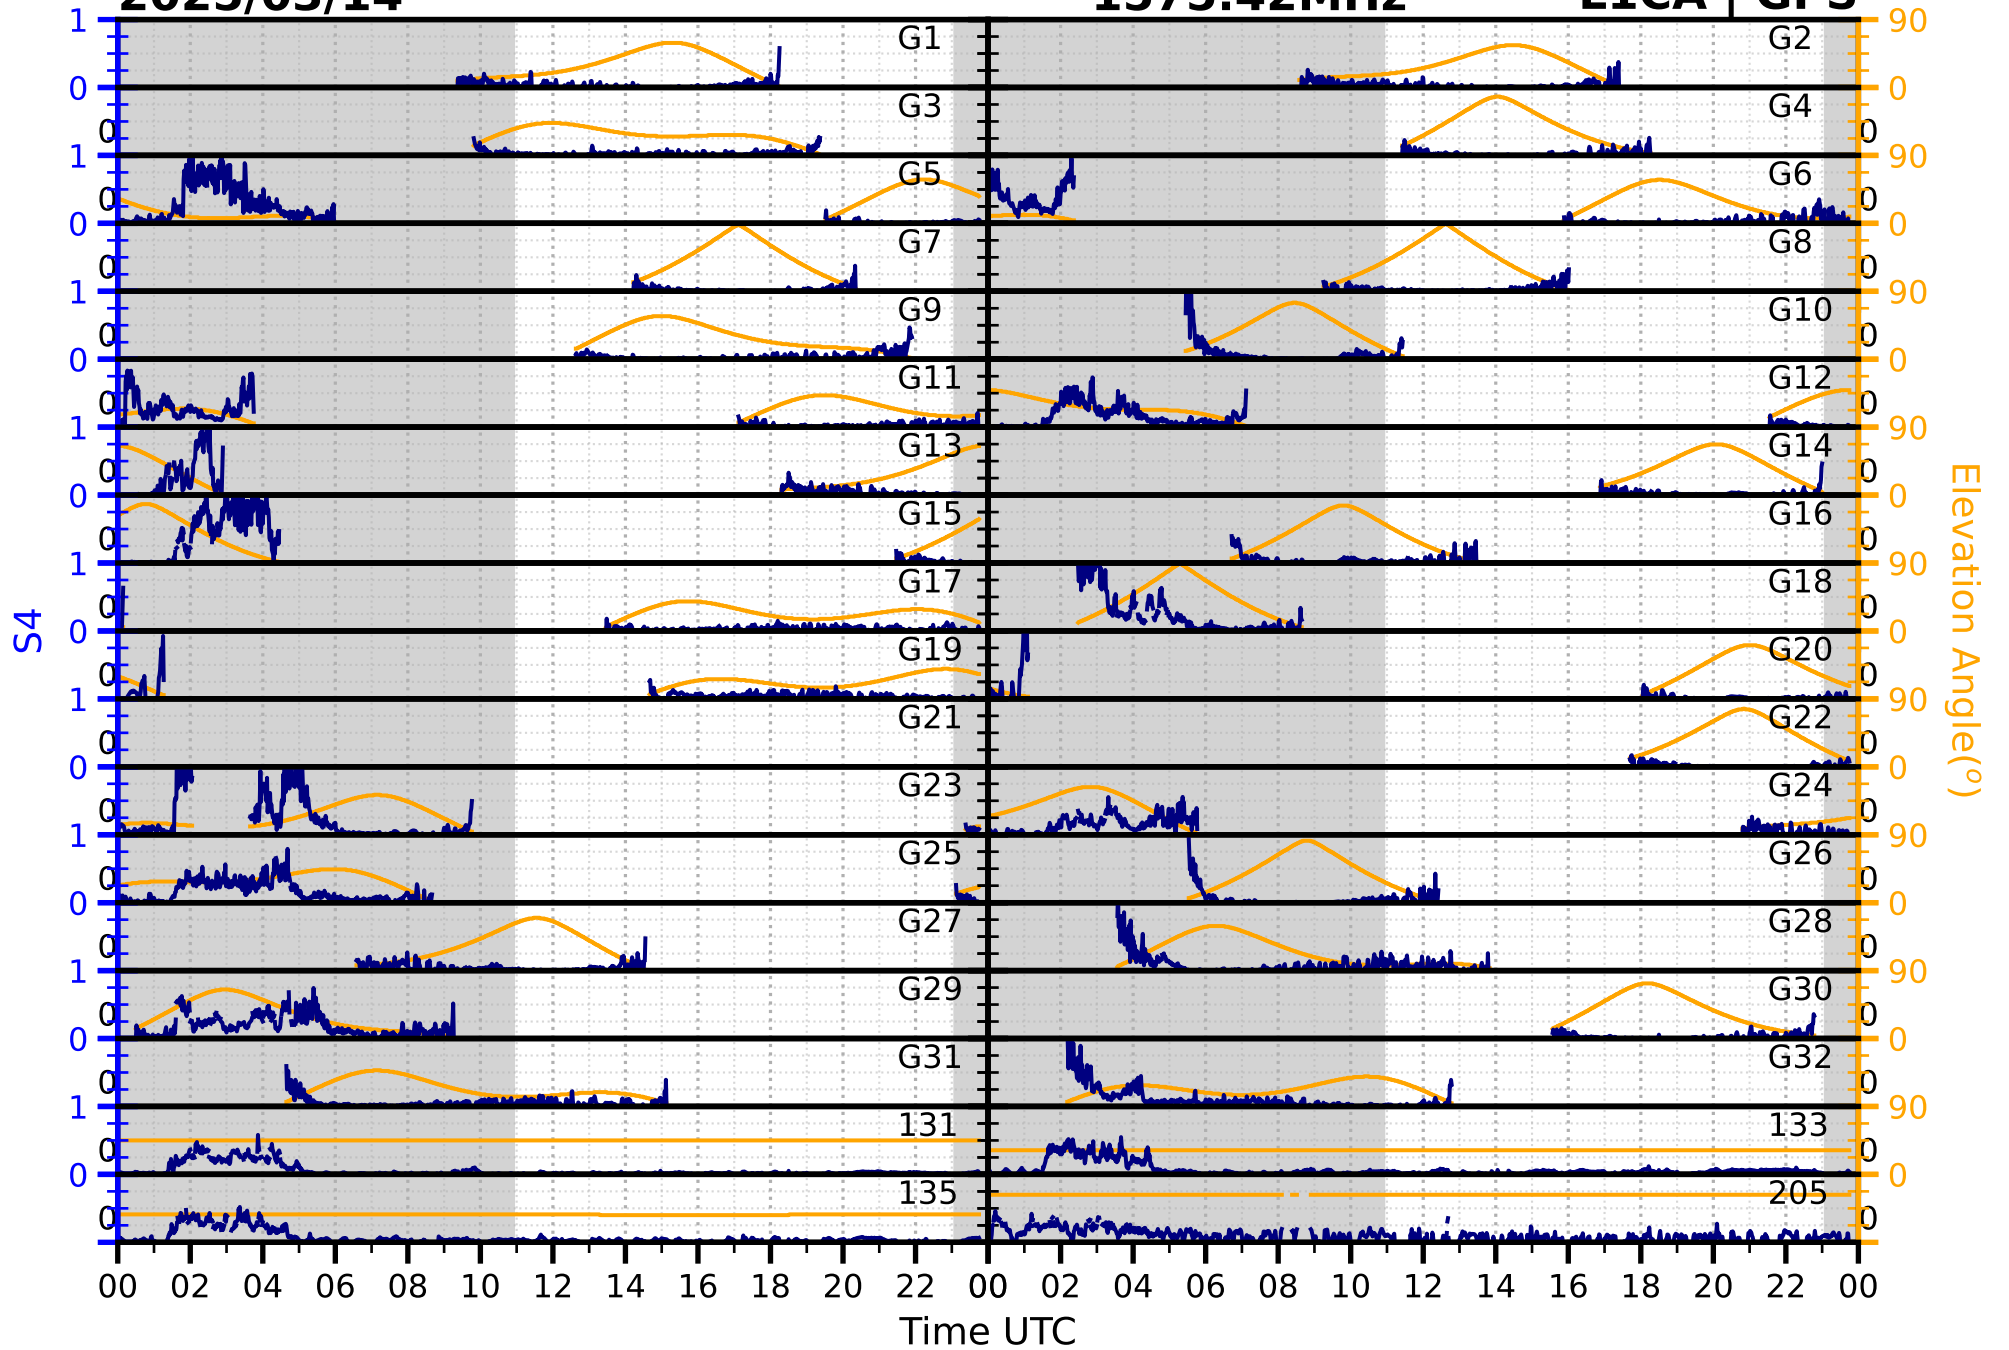

2025/03/14

S4

1575.42MHz

L1CA | GPS

2025/03/14

S4 1575.42MHz L1BC | GALILEO

2025/03/14

S4

1602MHz

L1CA | GLONASS