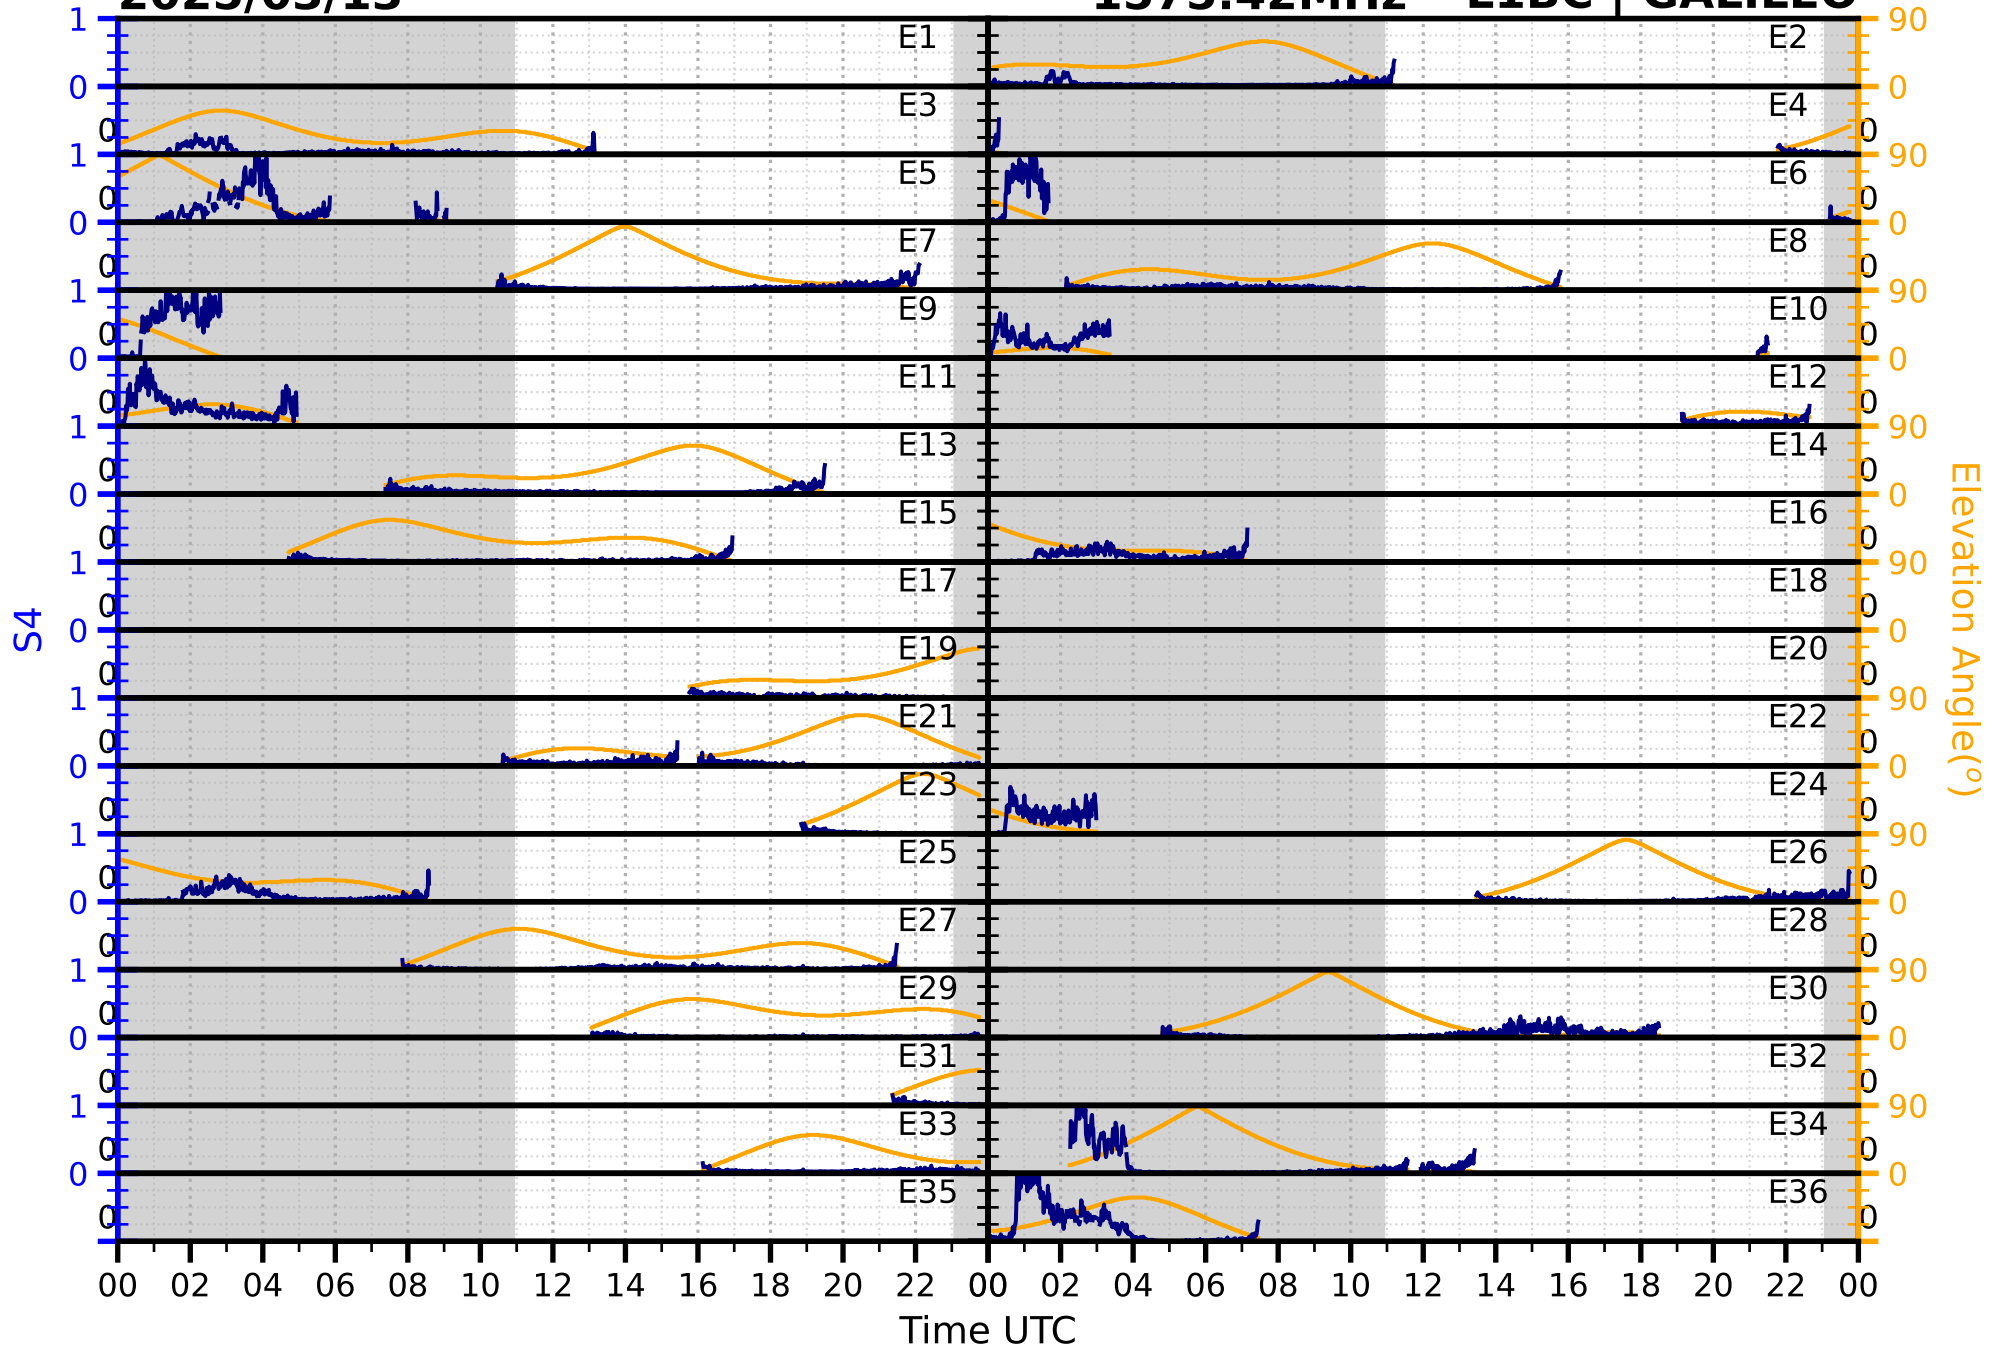

2025/03/13

S4

1575.42MHz

L1CA | GPS

2025/03/13

S4

1575.42MHz

L1BC | GALILEO

2025/03/13

S4

1602MHz

L1CA | GLONASS