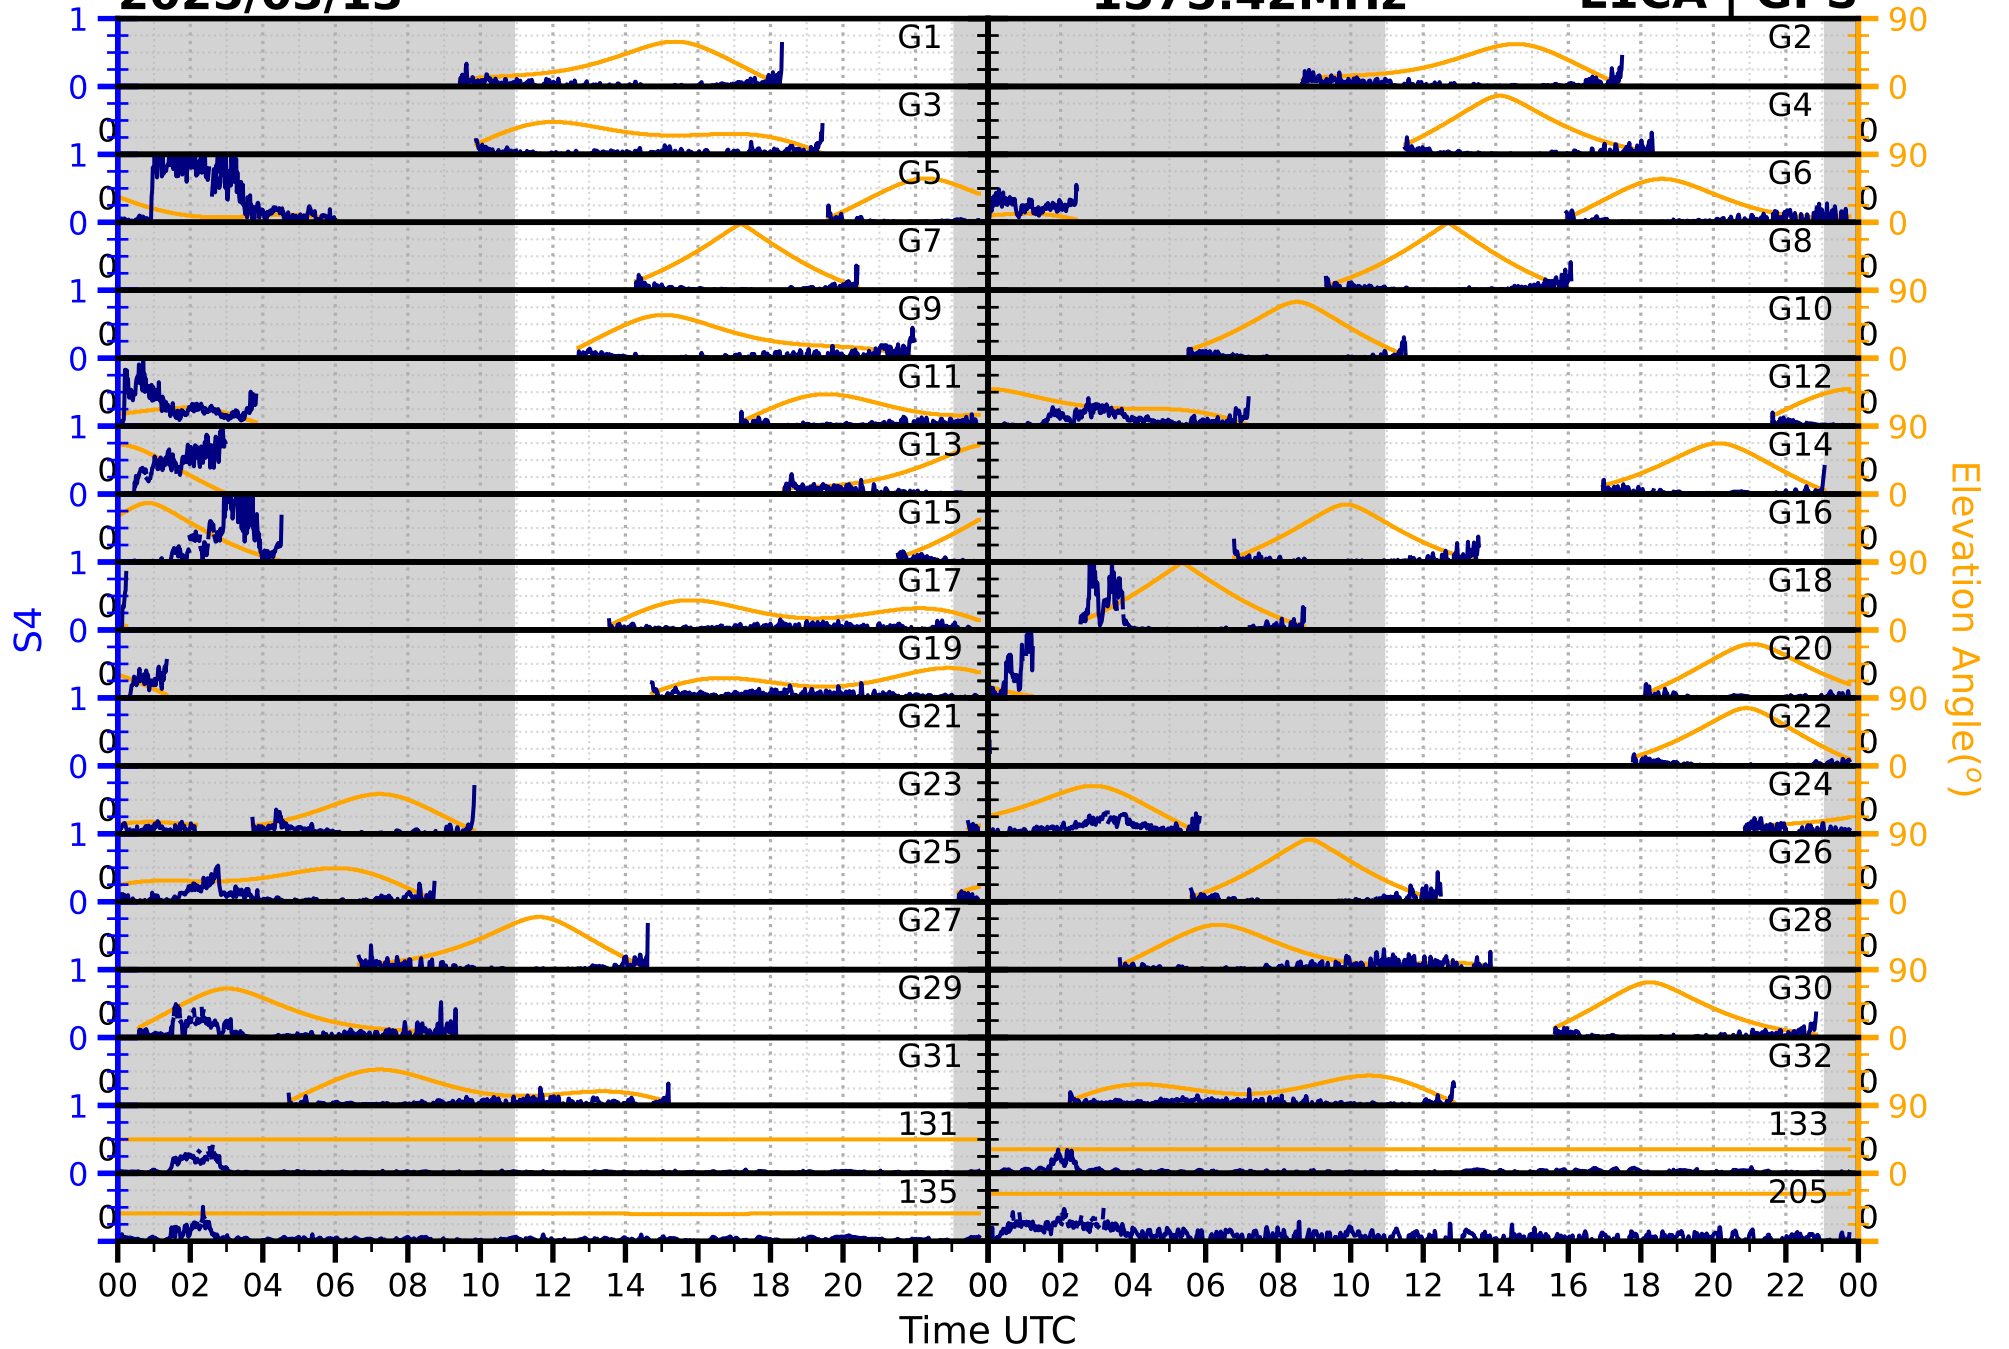

2025/03/13

S4

1575.42MHz

L1CA | GPS

2025/03/13

S4

1575.42MHz

L1BC | GALILEO

2025/03/13

S4

1602MHz

L1CA | GLONASS