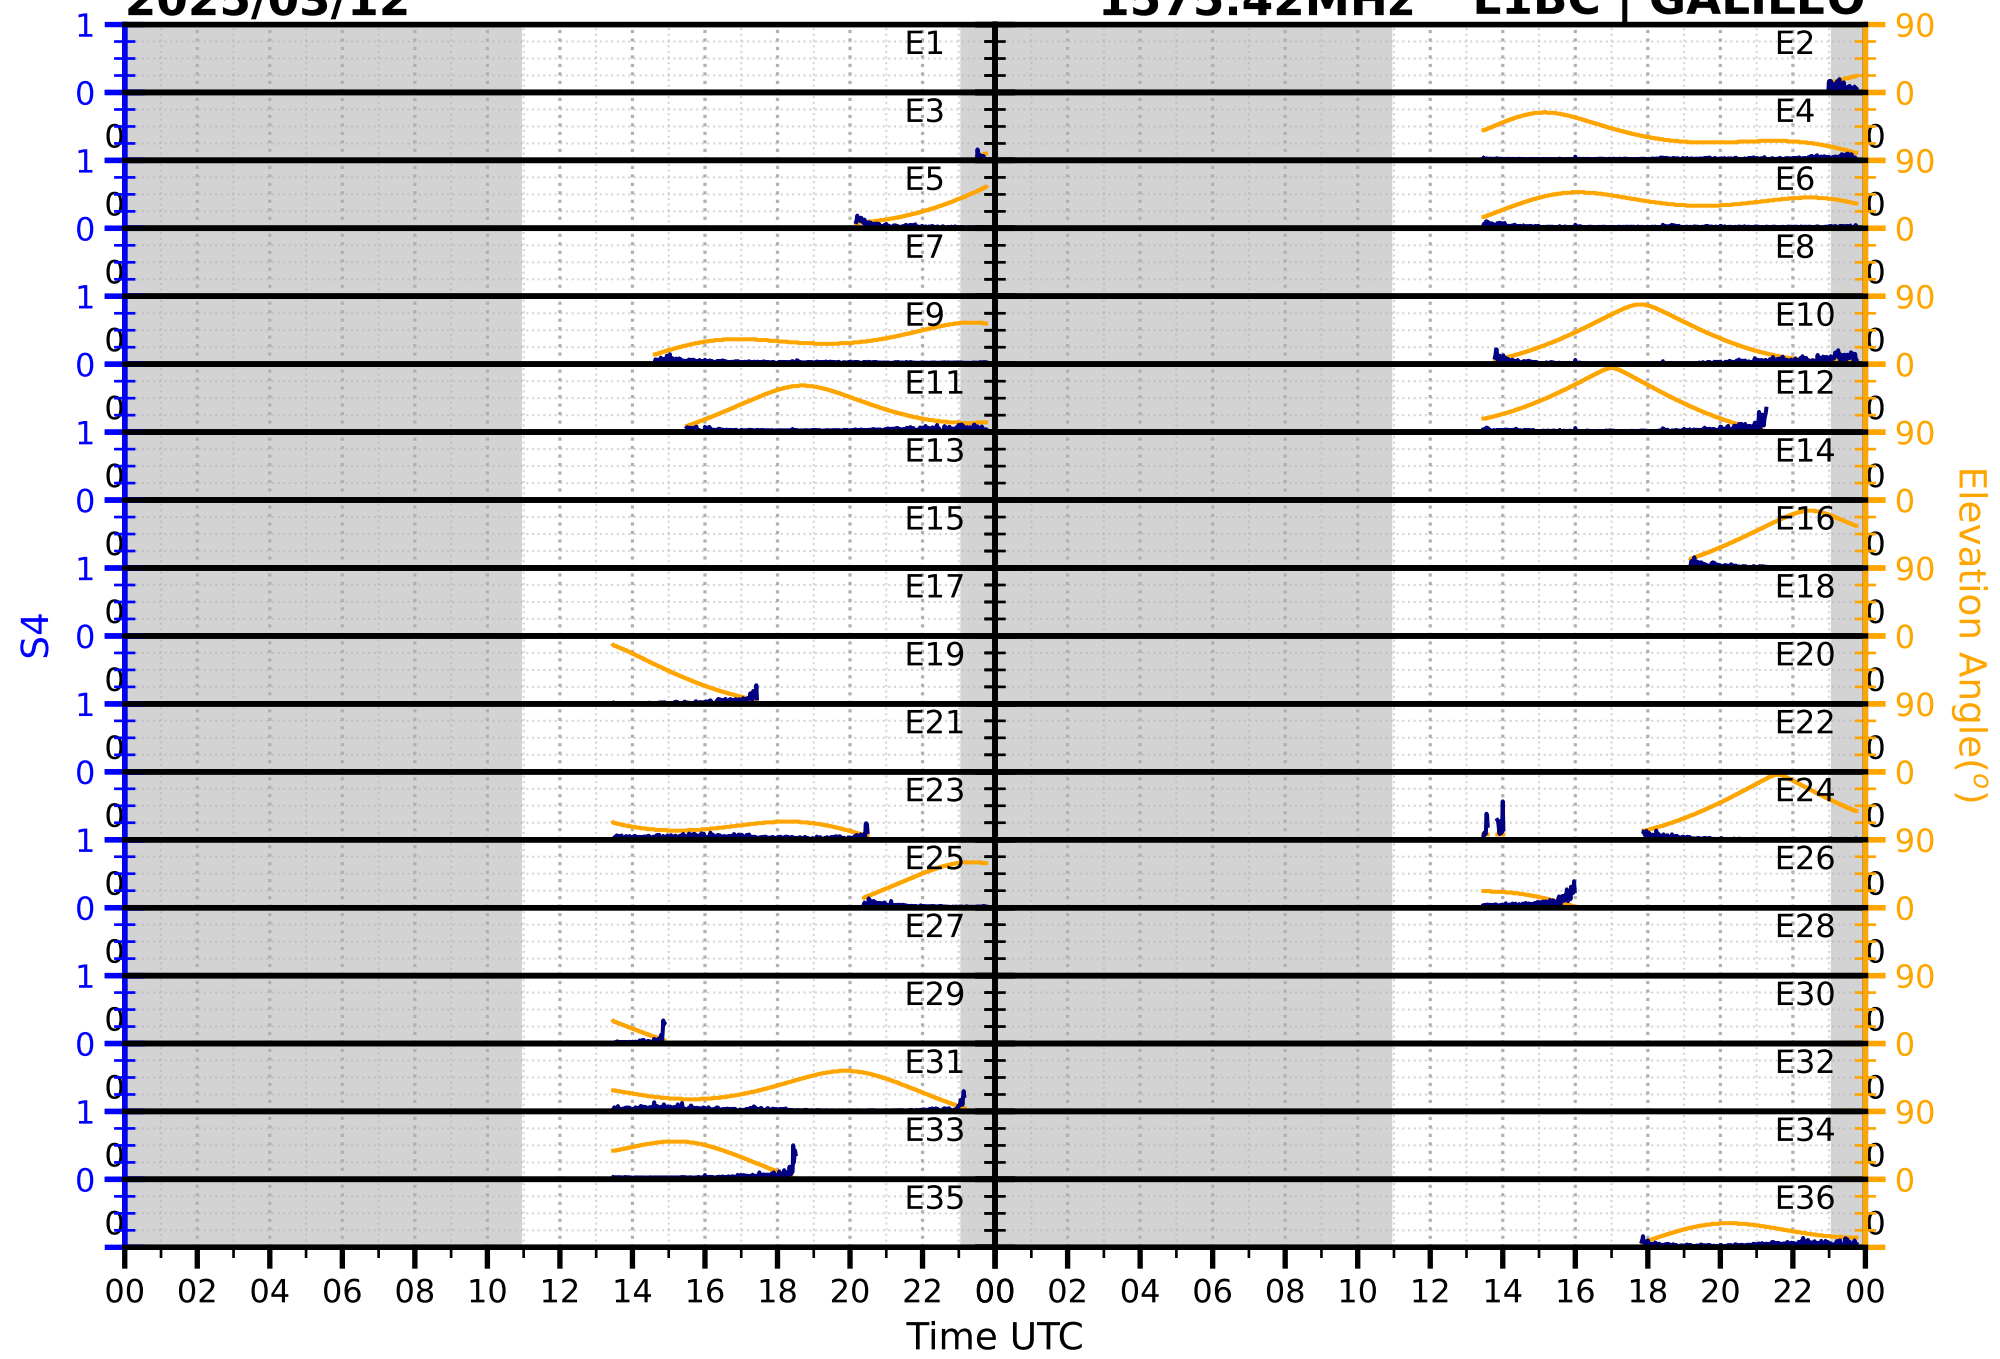

2025/03/12

S4

1575.42MHz

L1CA | GPS

2025/03/12

S4

1575.42MHz

L1BC | GALILEO

2025/03/12

S4

1602MHz

L1CA | GLONASS