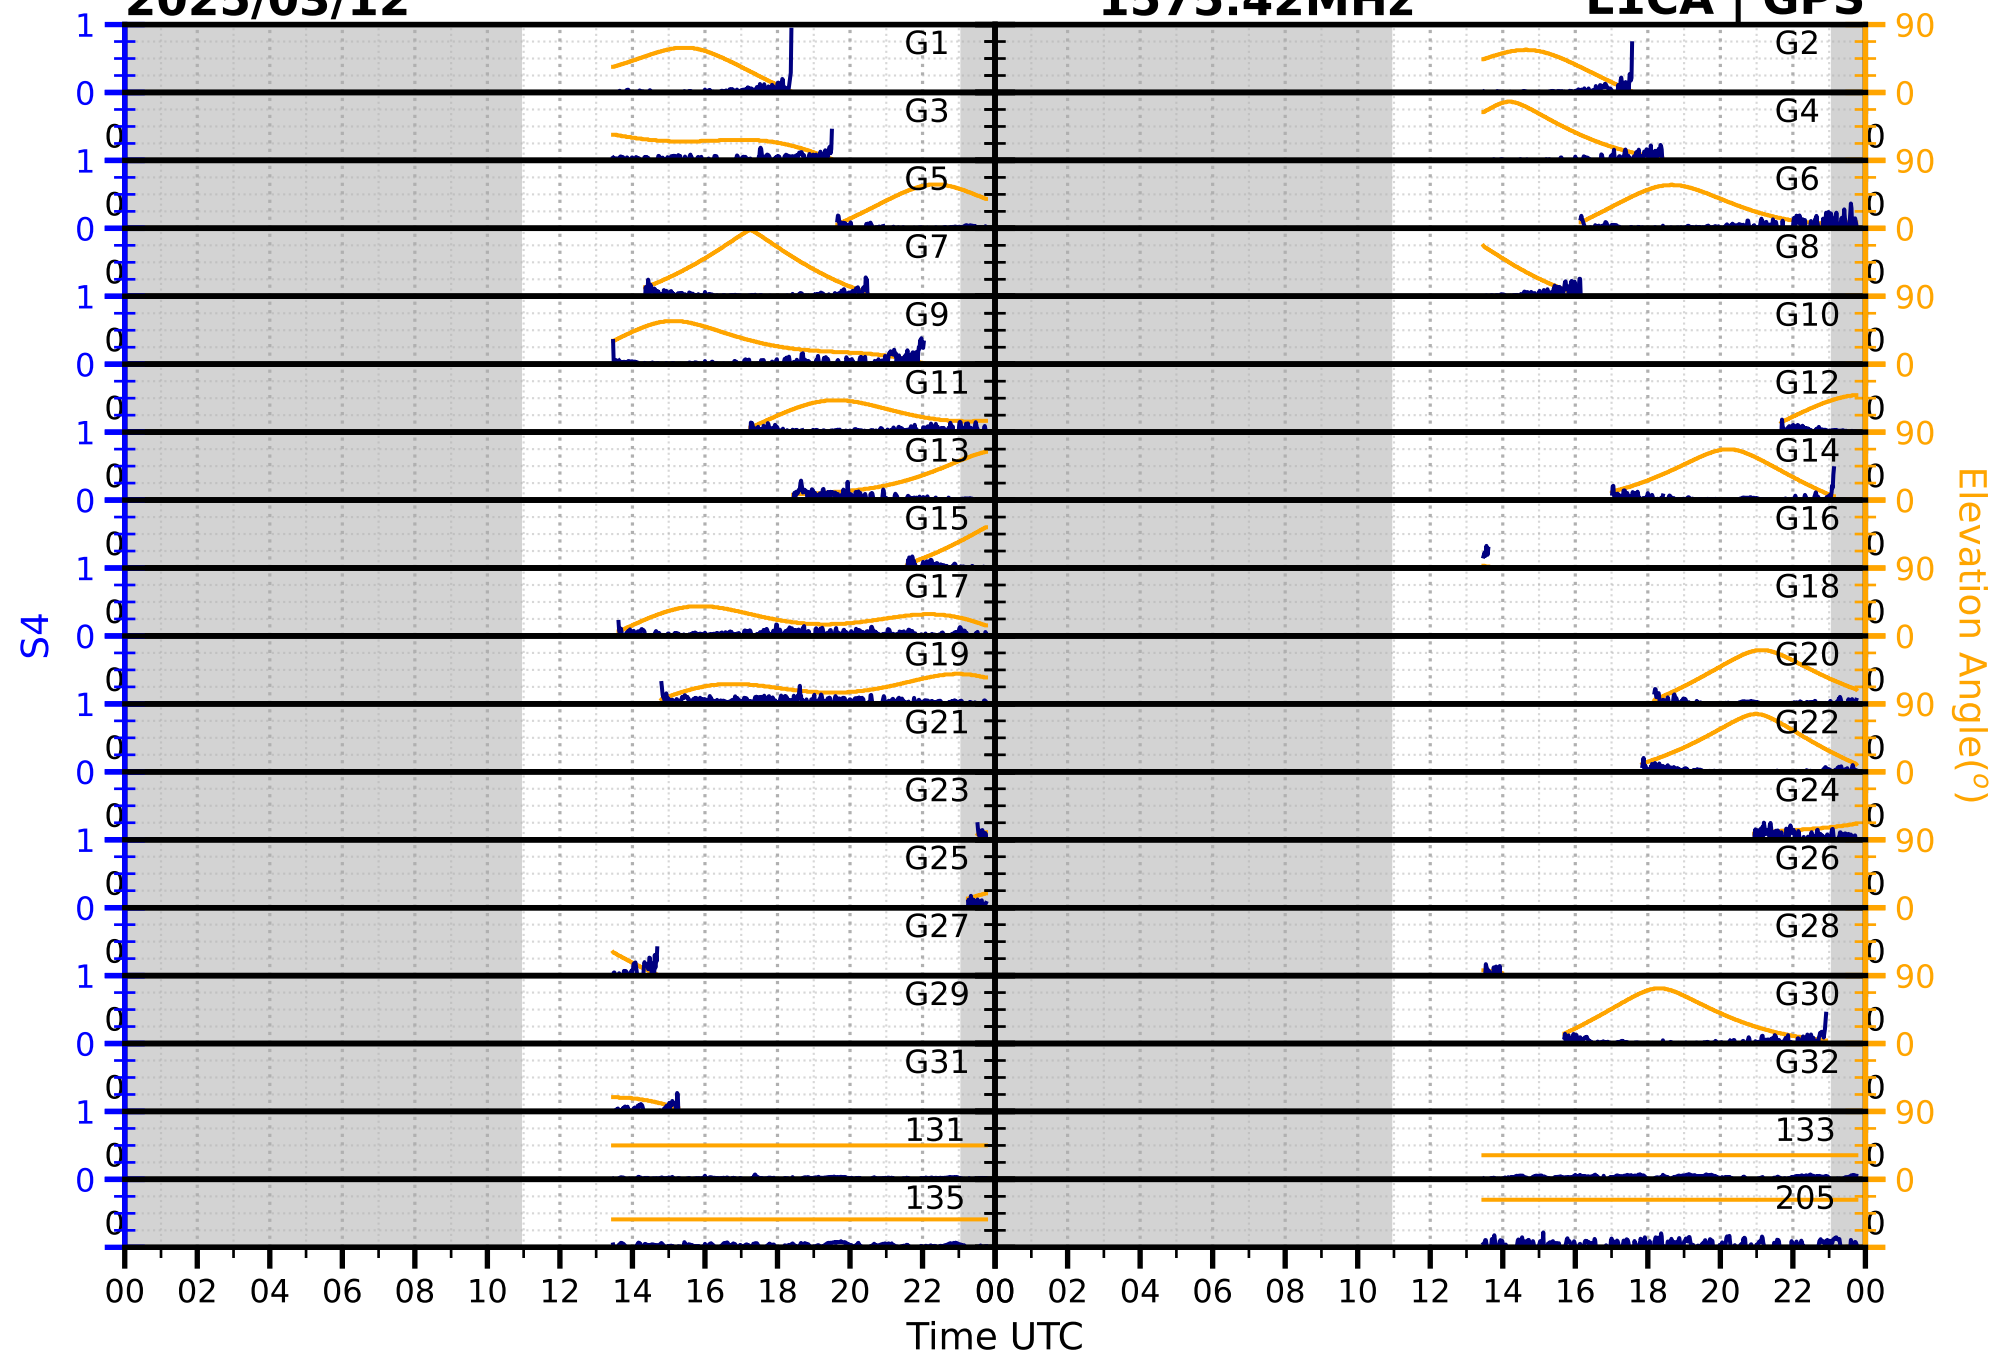

2025/03/12

S4

1575.42MHz

L1CA | GPS

2025/03/12

S4

1575.42MHz

L1BC | GALILEO

2025/03/12

S4

1602MHz

L1CA | GLONASS