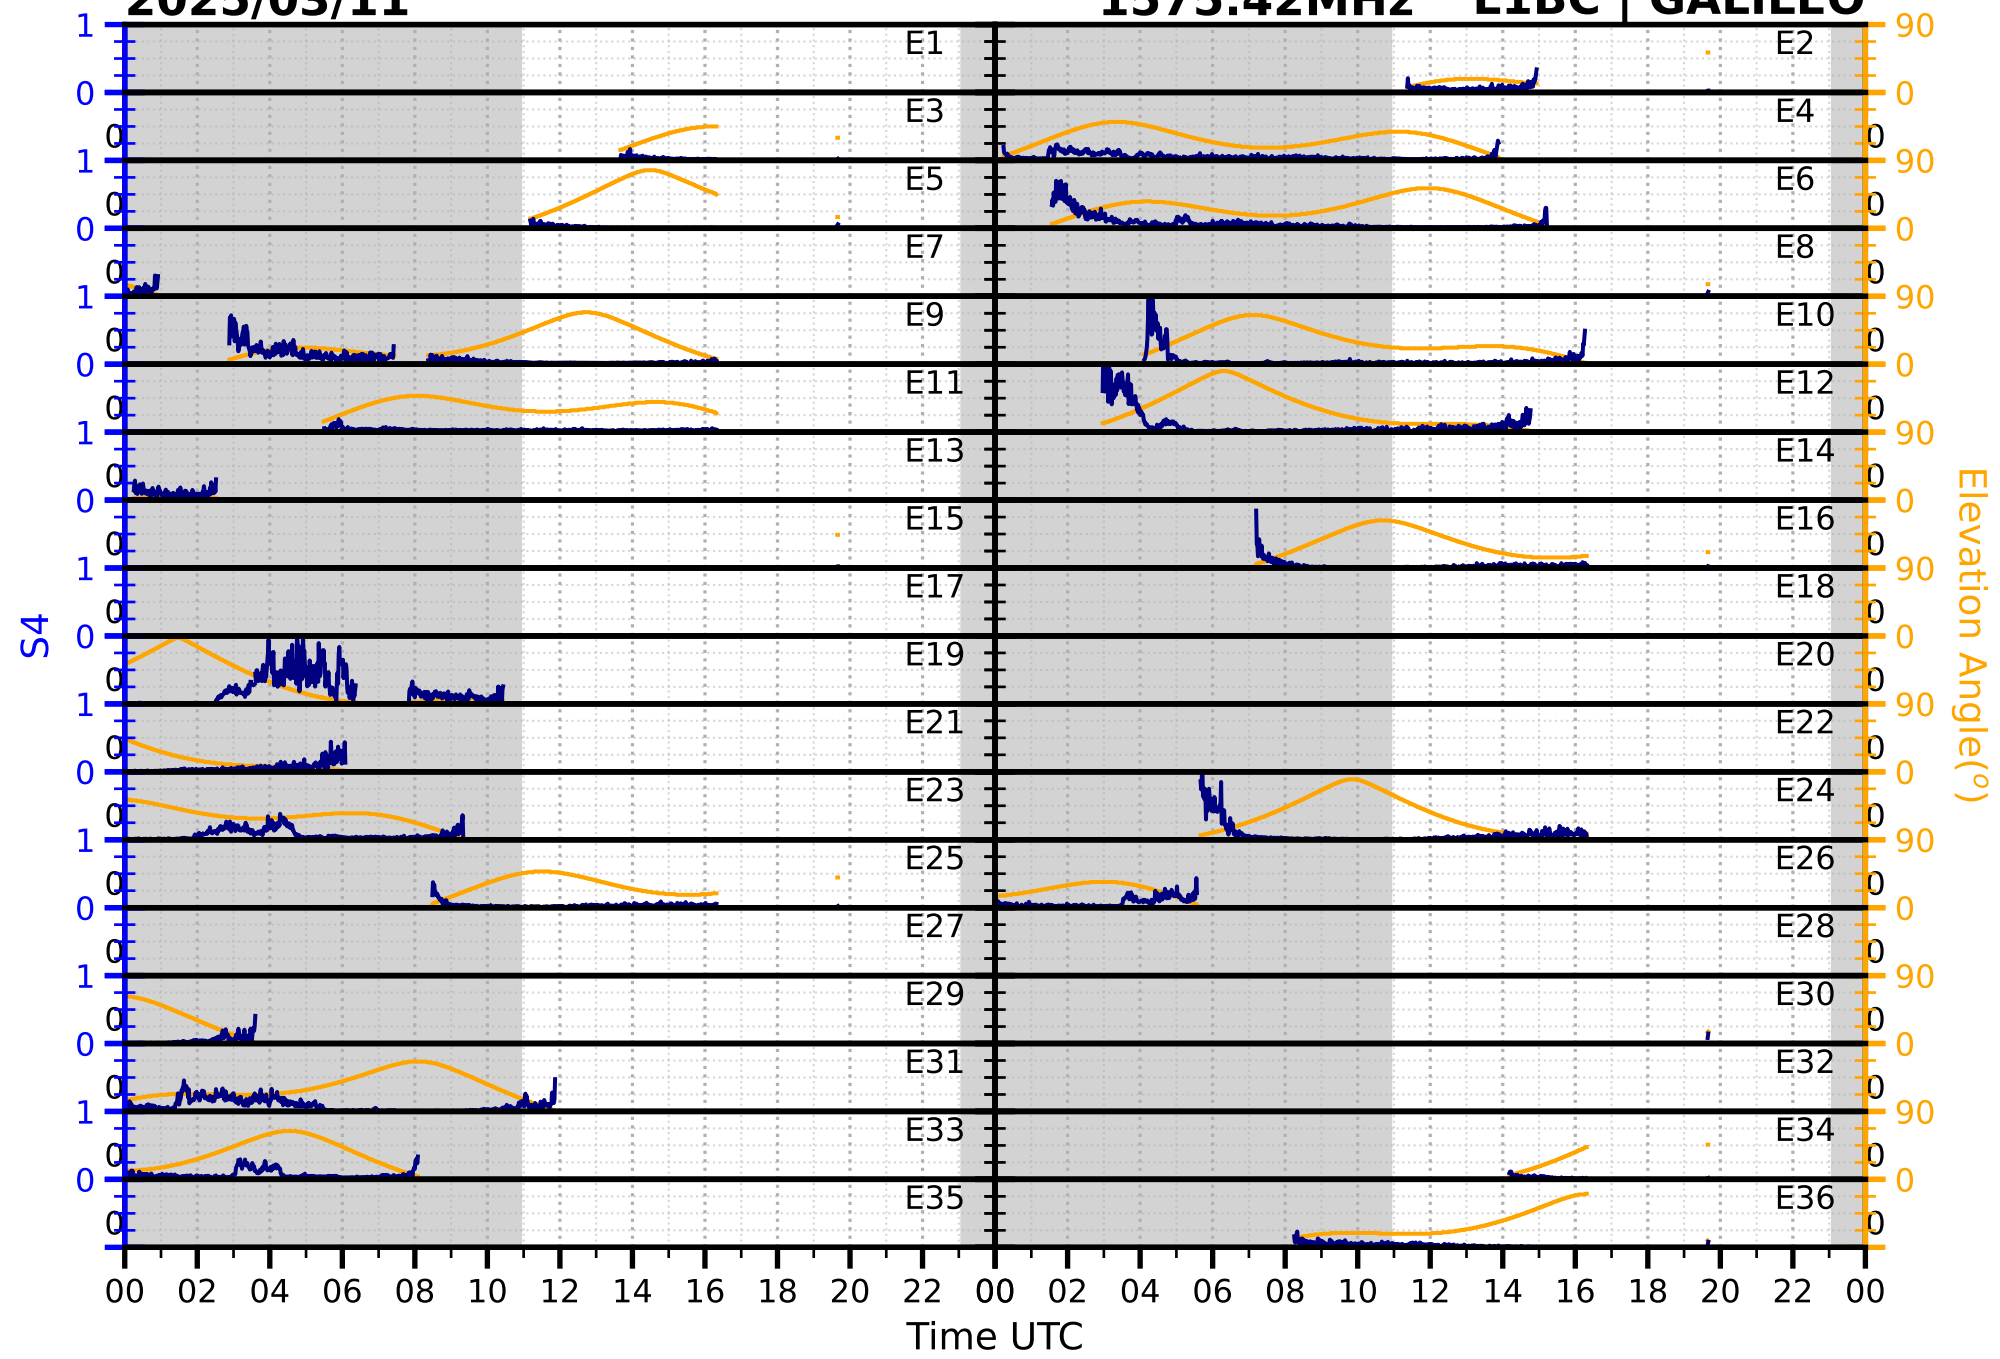

2025/03/11

S4

1575.42MHz

L1CA | GPS

2025/03/11

S4 1575.42MHz L1BC | GALILEO

2025/03/11

S4

1602MHz

L1CA | GLONASS