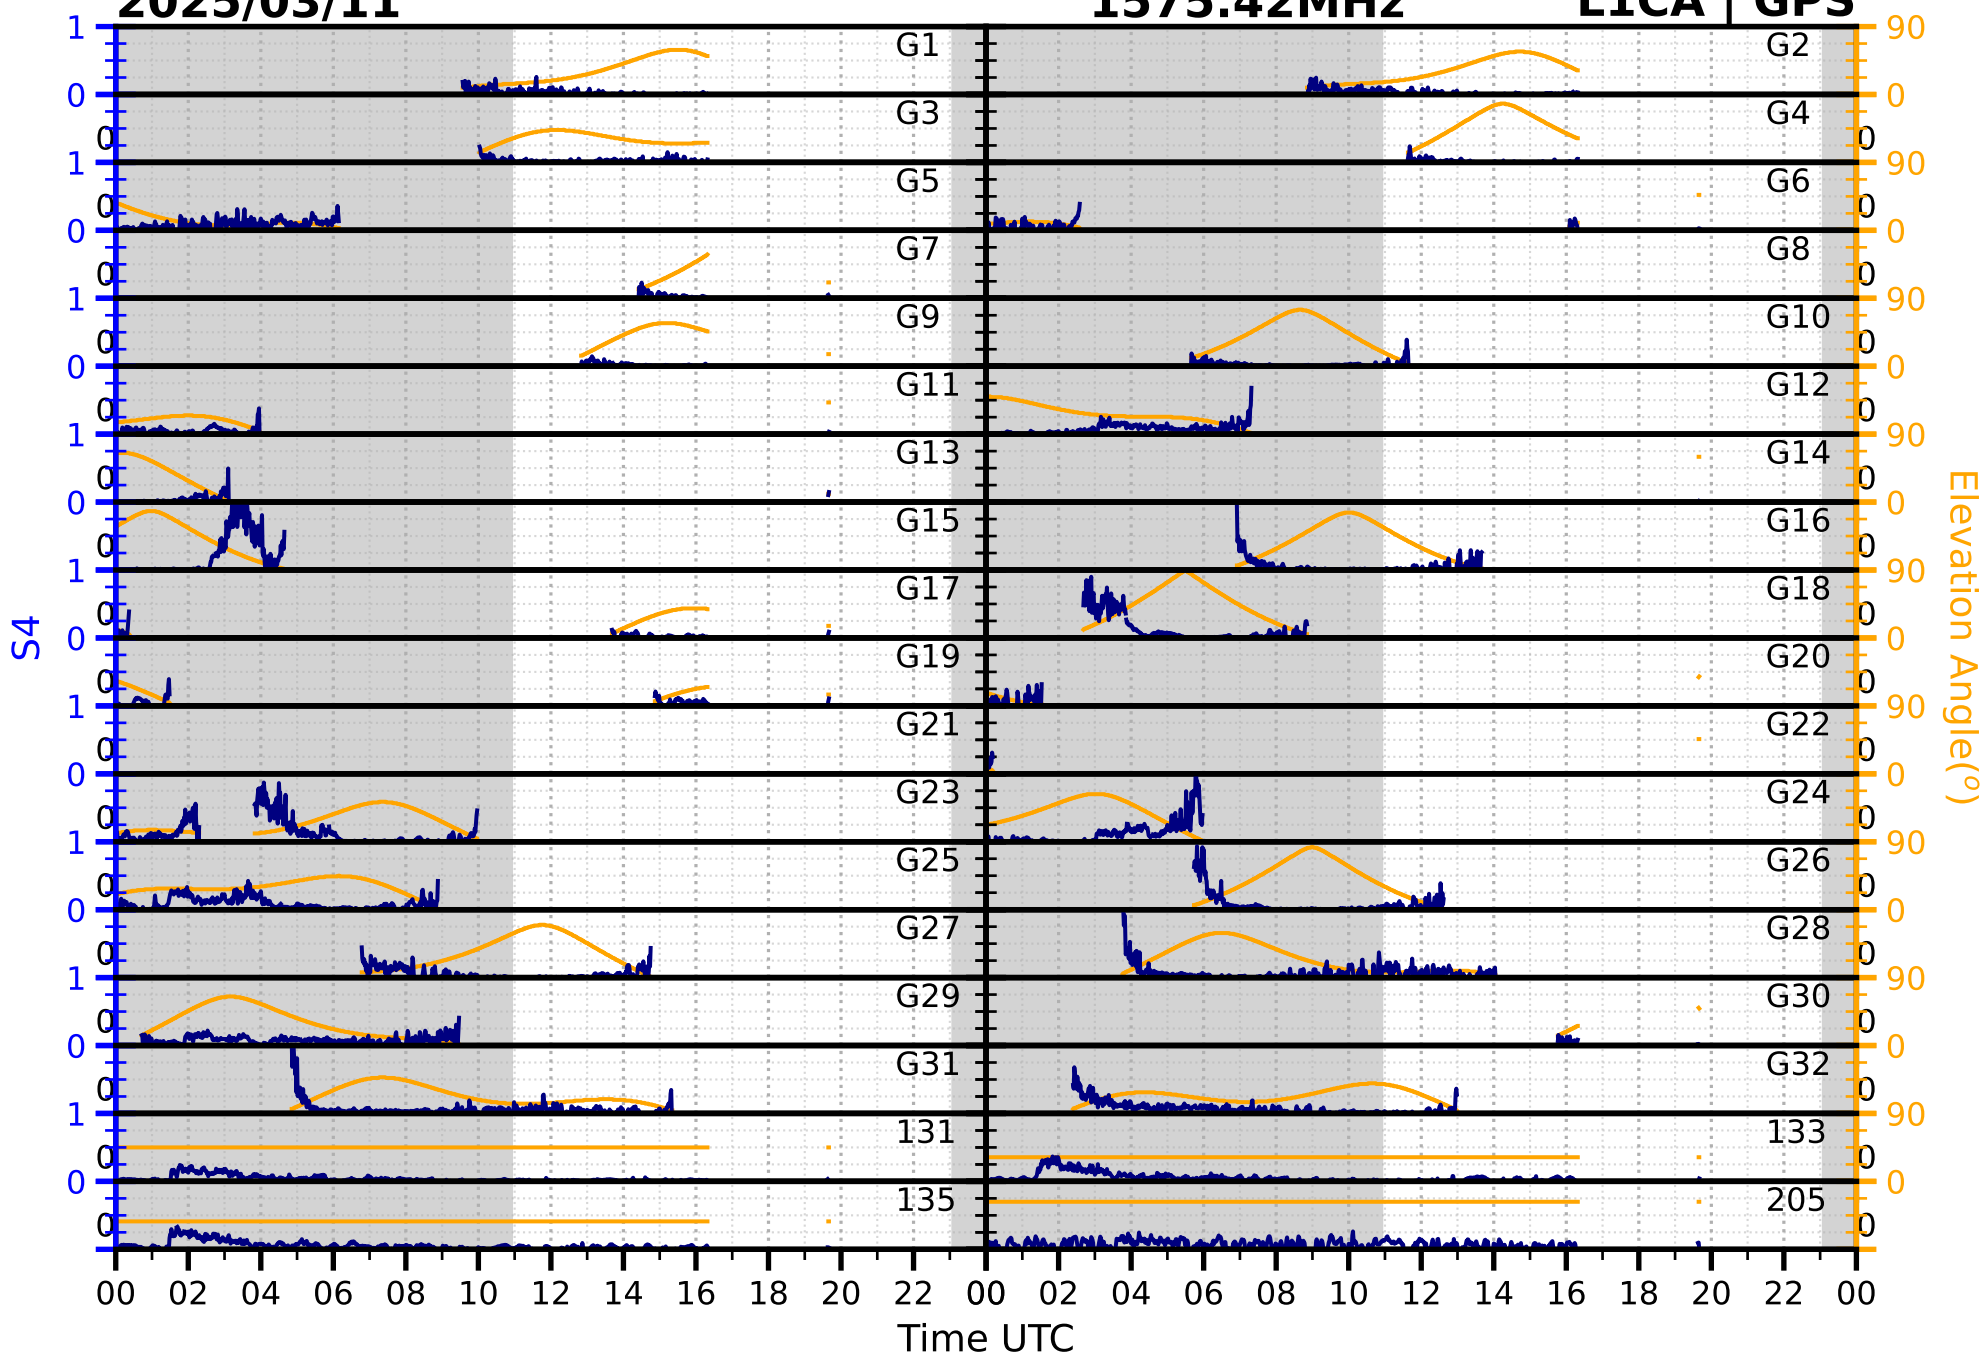

2025/03/11

S4

1575.42MHz

L1CA | GPS

2025/03/11

S4 1575.42MHz L1BC | GALILEO

2025/03/11

S4

1602MHz

L1CA | GLONASS