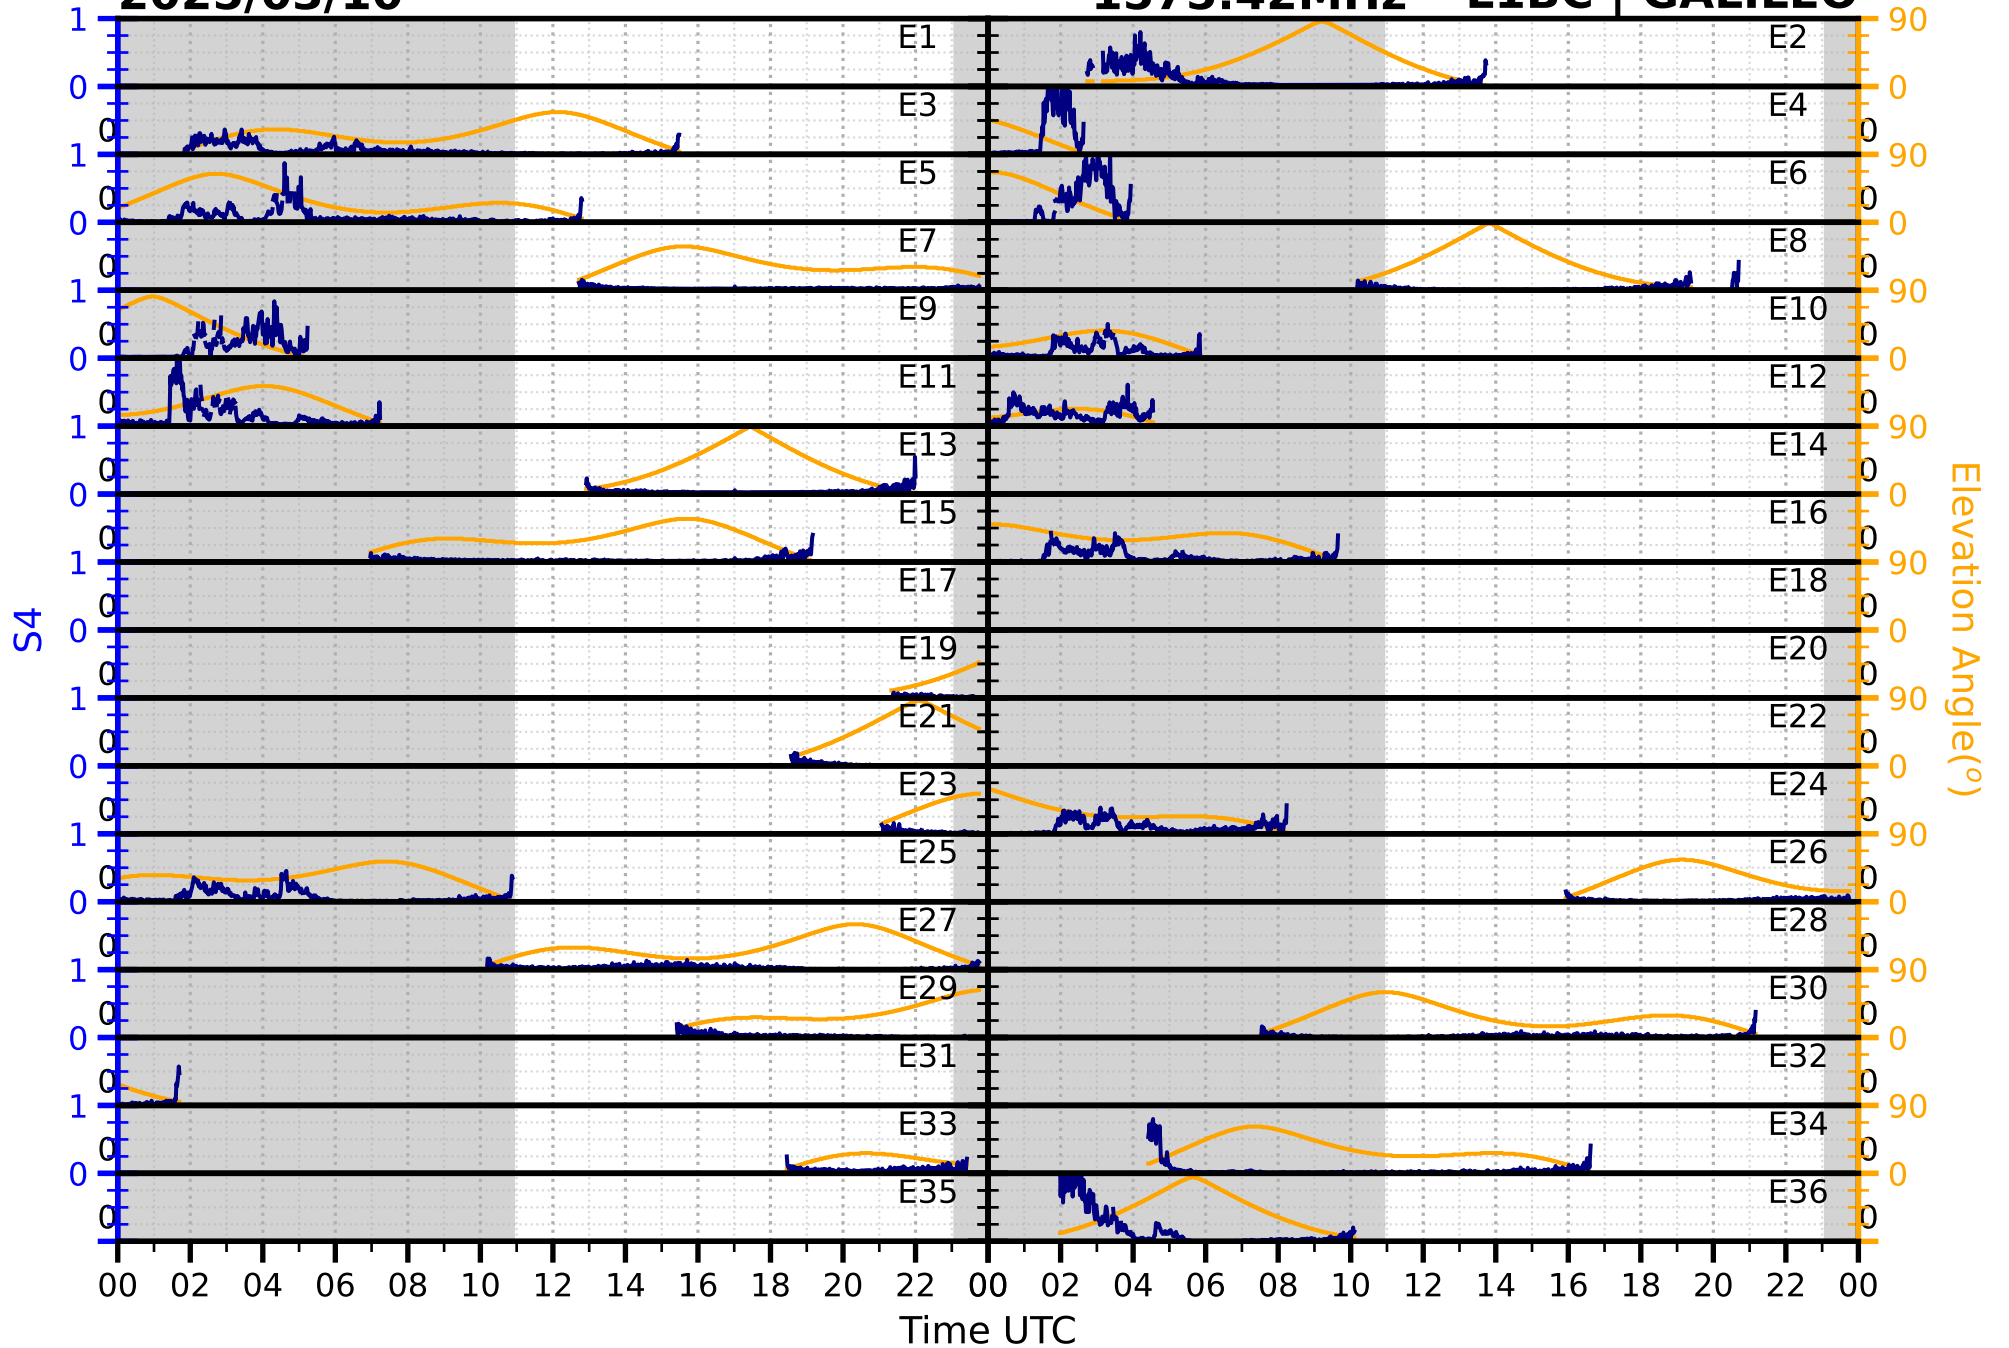

2025/03/10

S4

1575.42MHz

L1CA | GPS

2025/03/10

S4

1575.42MHz

L1BC | GALILEO

2025/03/10

S4

1602MHz

L1CA | GLONASS