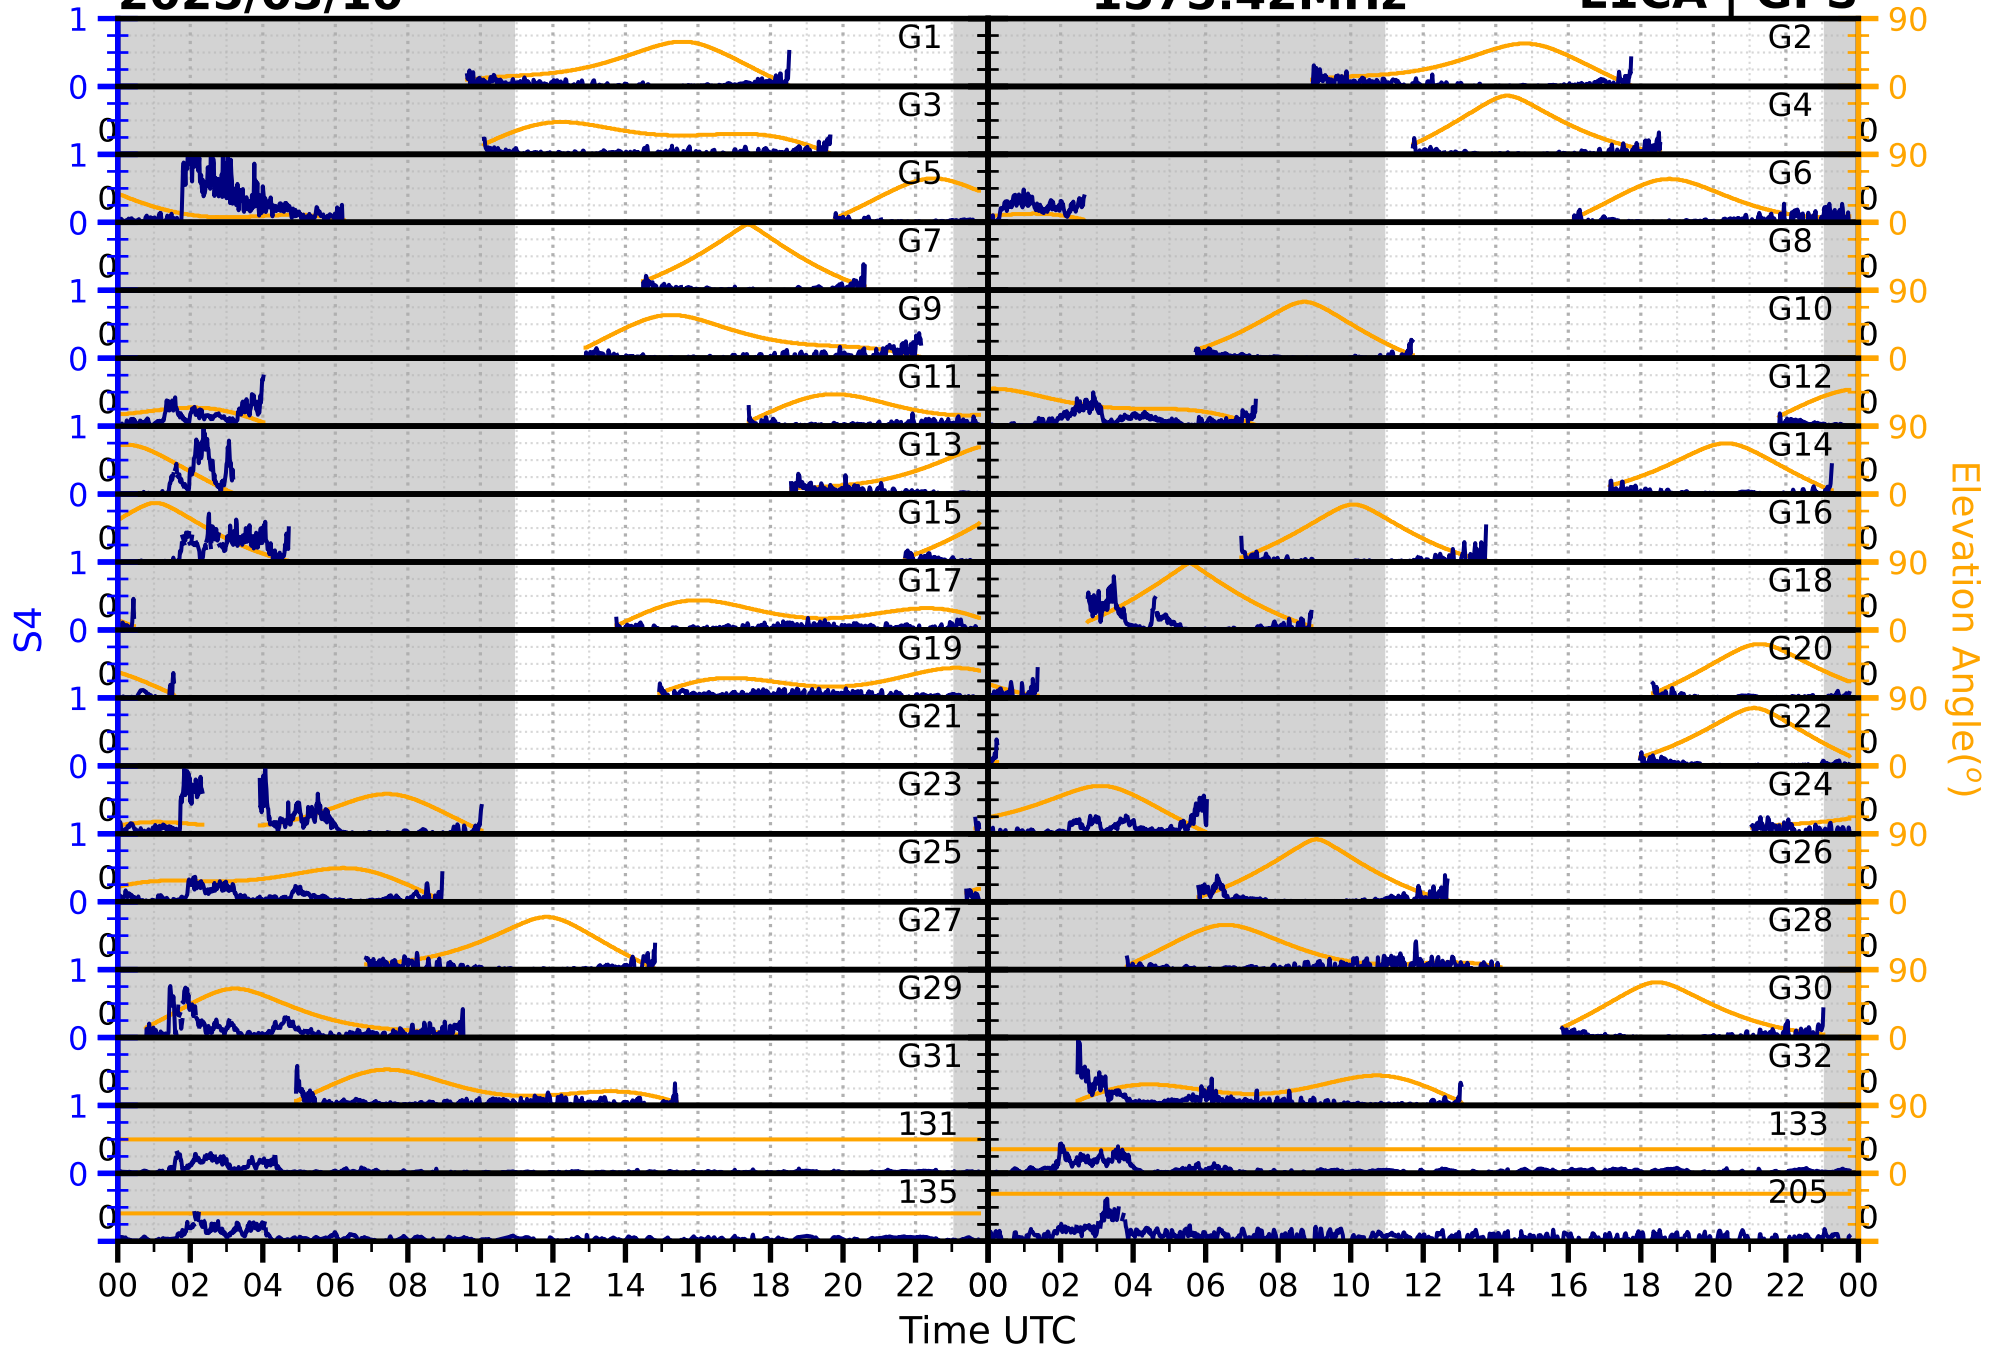

2025/03/10

S4

1575.42MHz

L1CA | GPS

2025/03/10

S4

1575.42MHz

L1BC | GALILEO

2025/03/10

S4

1602MHz

L1CA | GLONASS