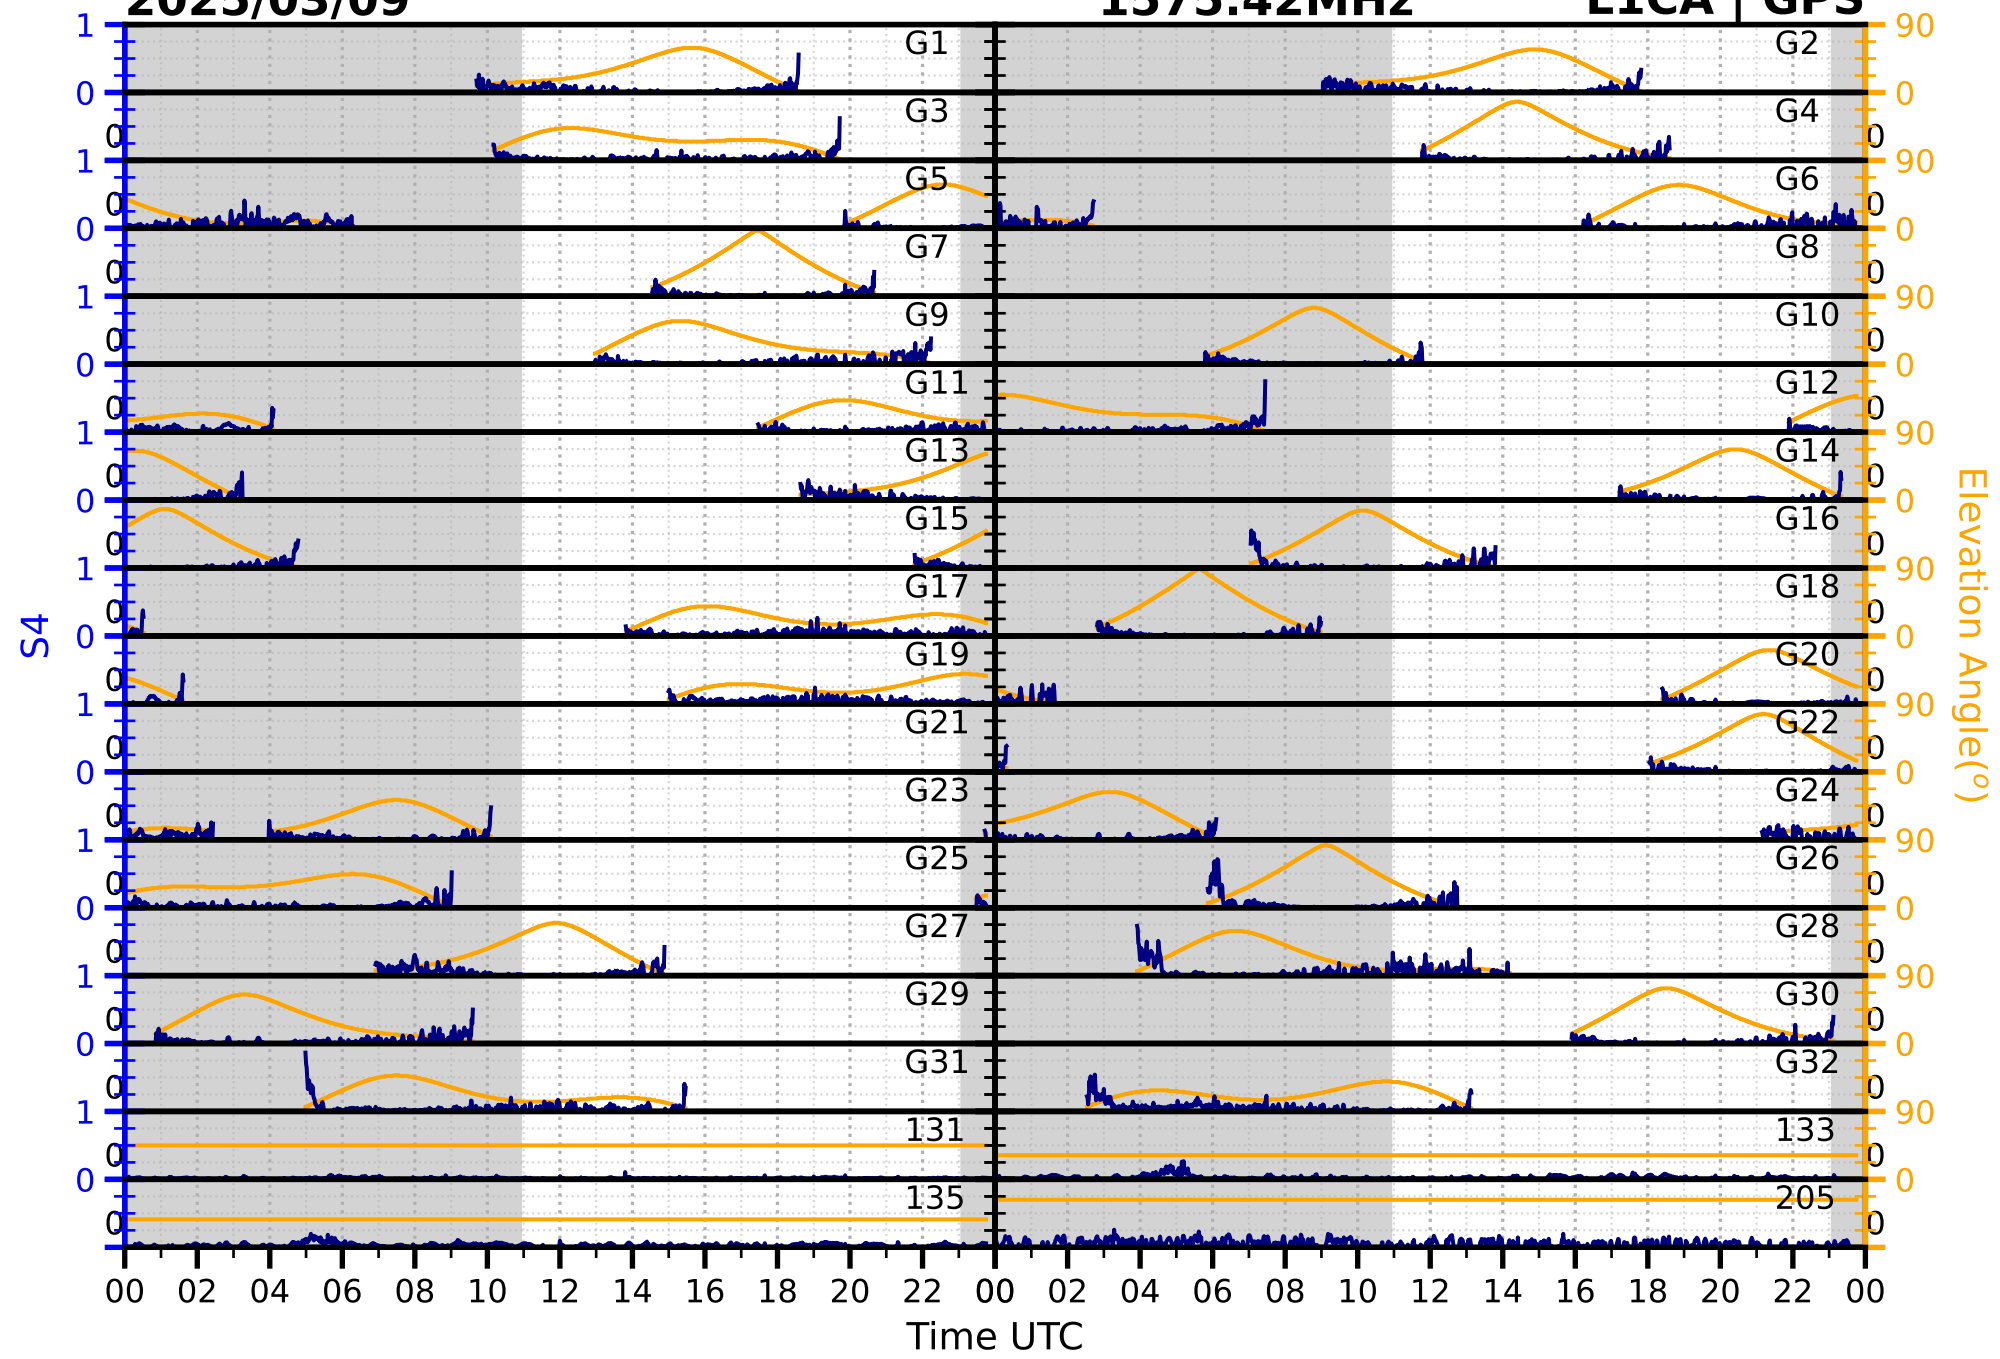

2025/03/09

S4

1575.42MHz

L1CA | GPS

2025/03/09

S4

1575.42MHz

L1BC | GALILEO

2025/03/09

S4

1602MHz

L1CA | GLONASS