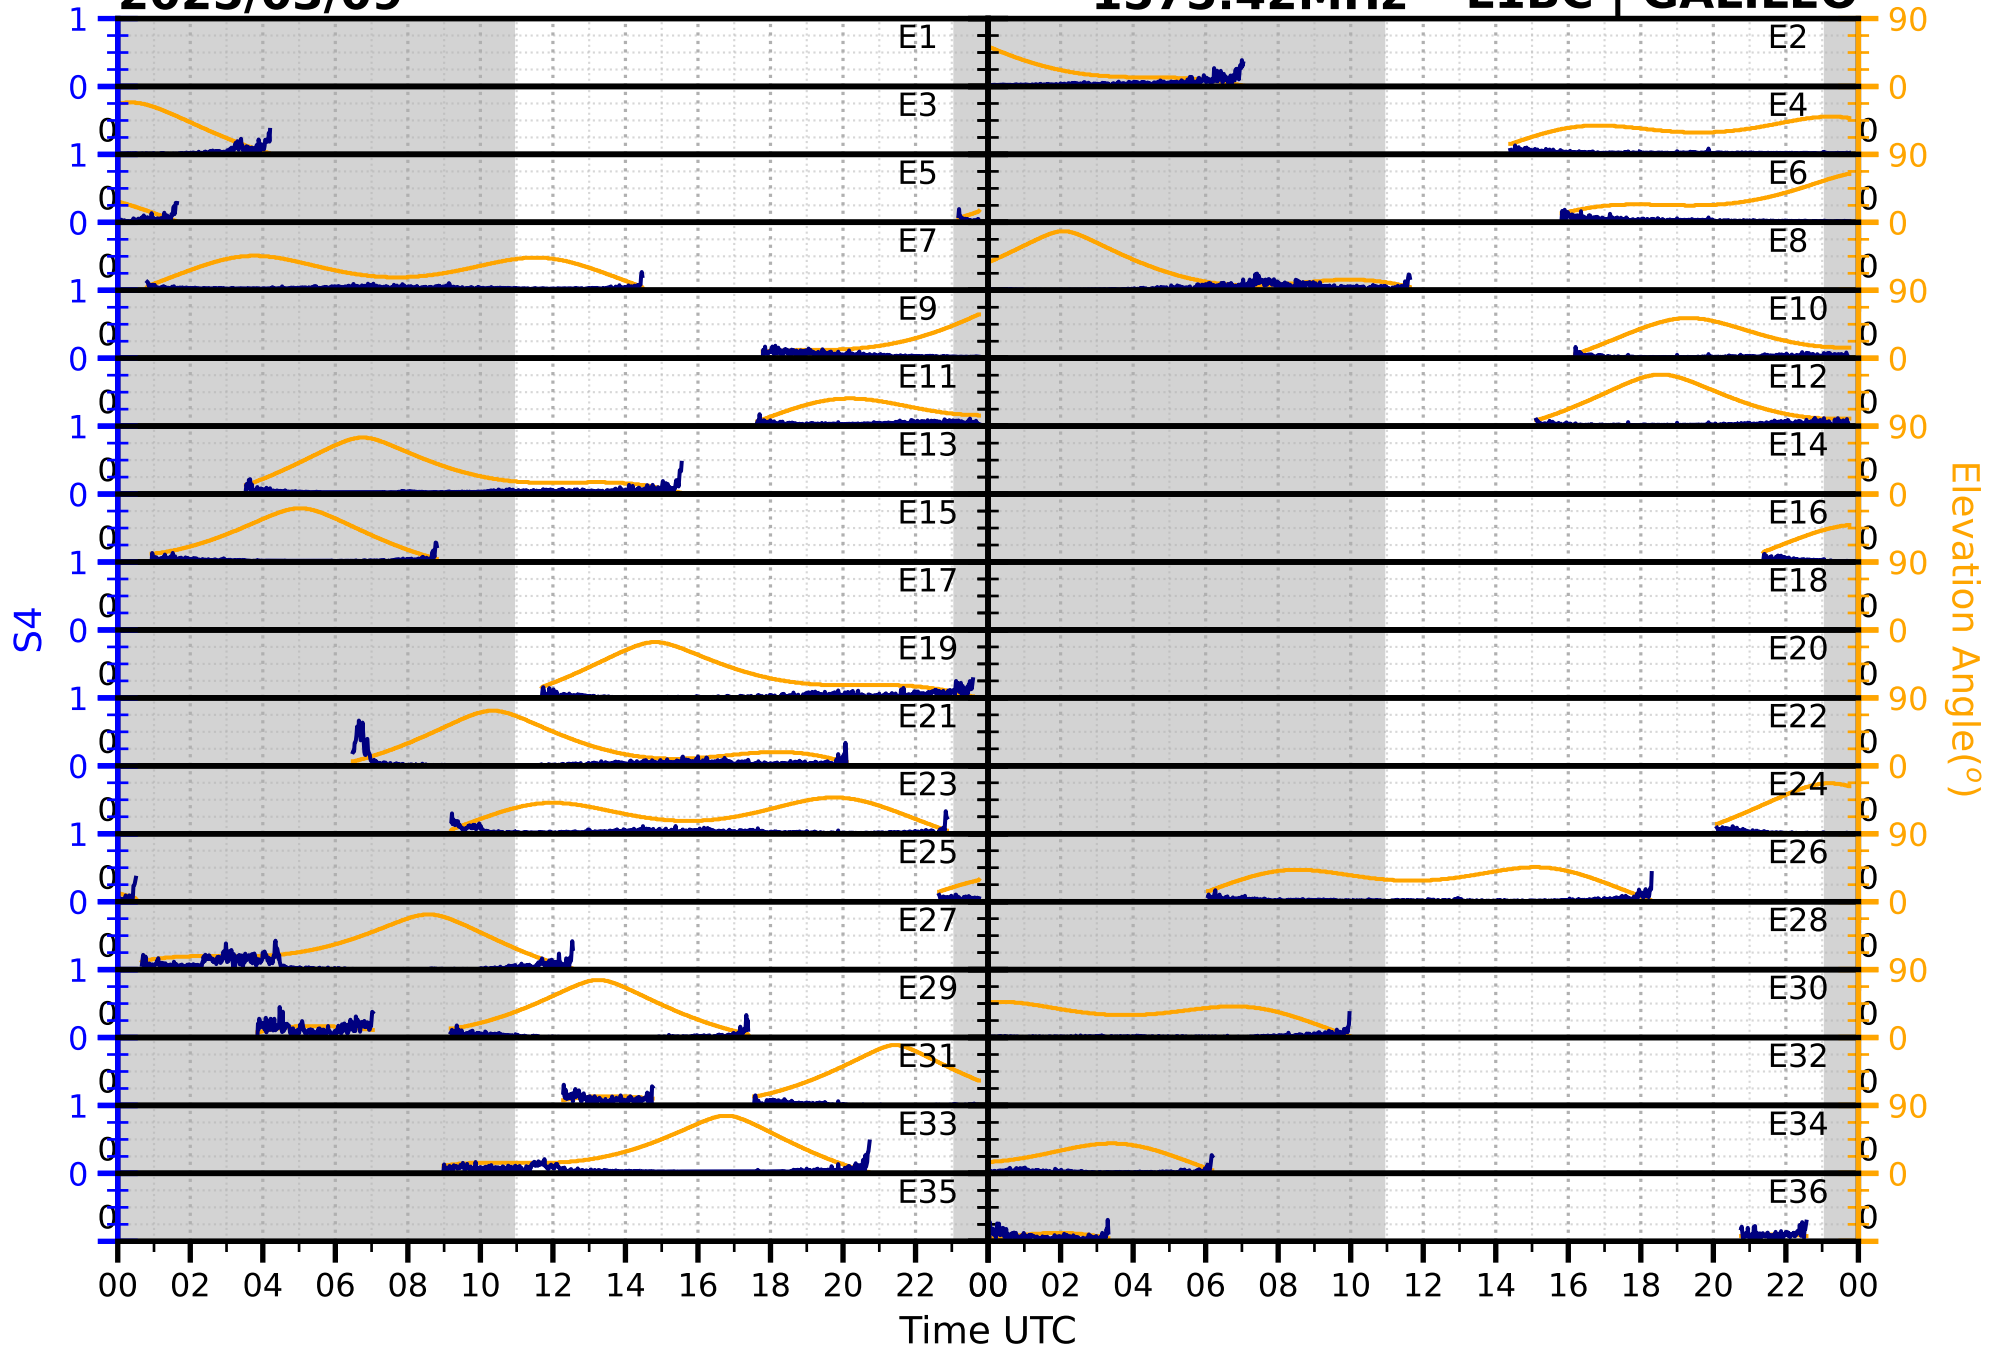

2025/03/09

S4

1575.42MHz

L1CA | GPS

2025/03/09

S4

1575.42MHz

L1BC | GALILEO

2025/03/09

S4

1602MHz

L1CA | GLONASS