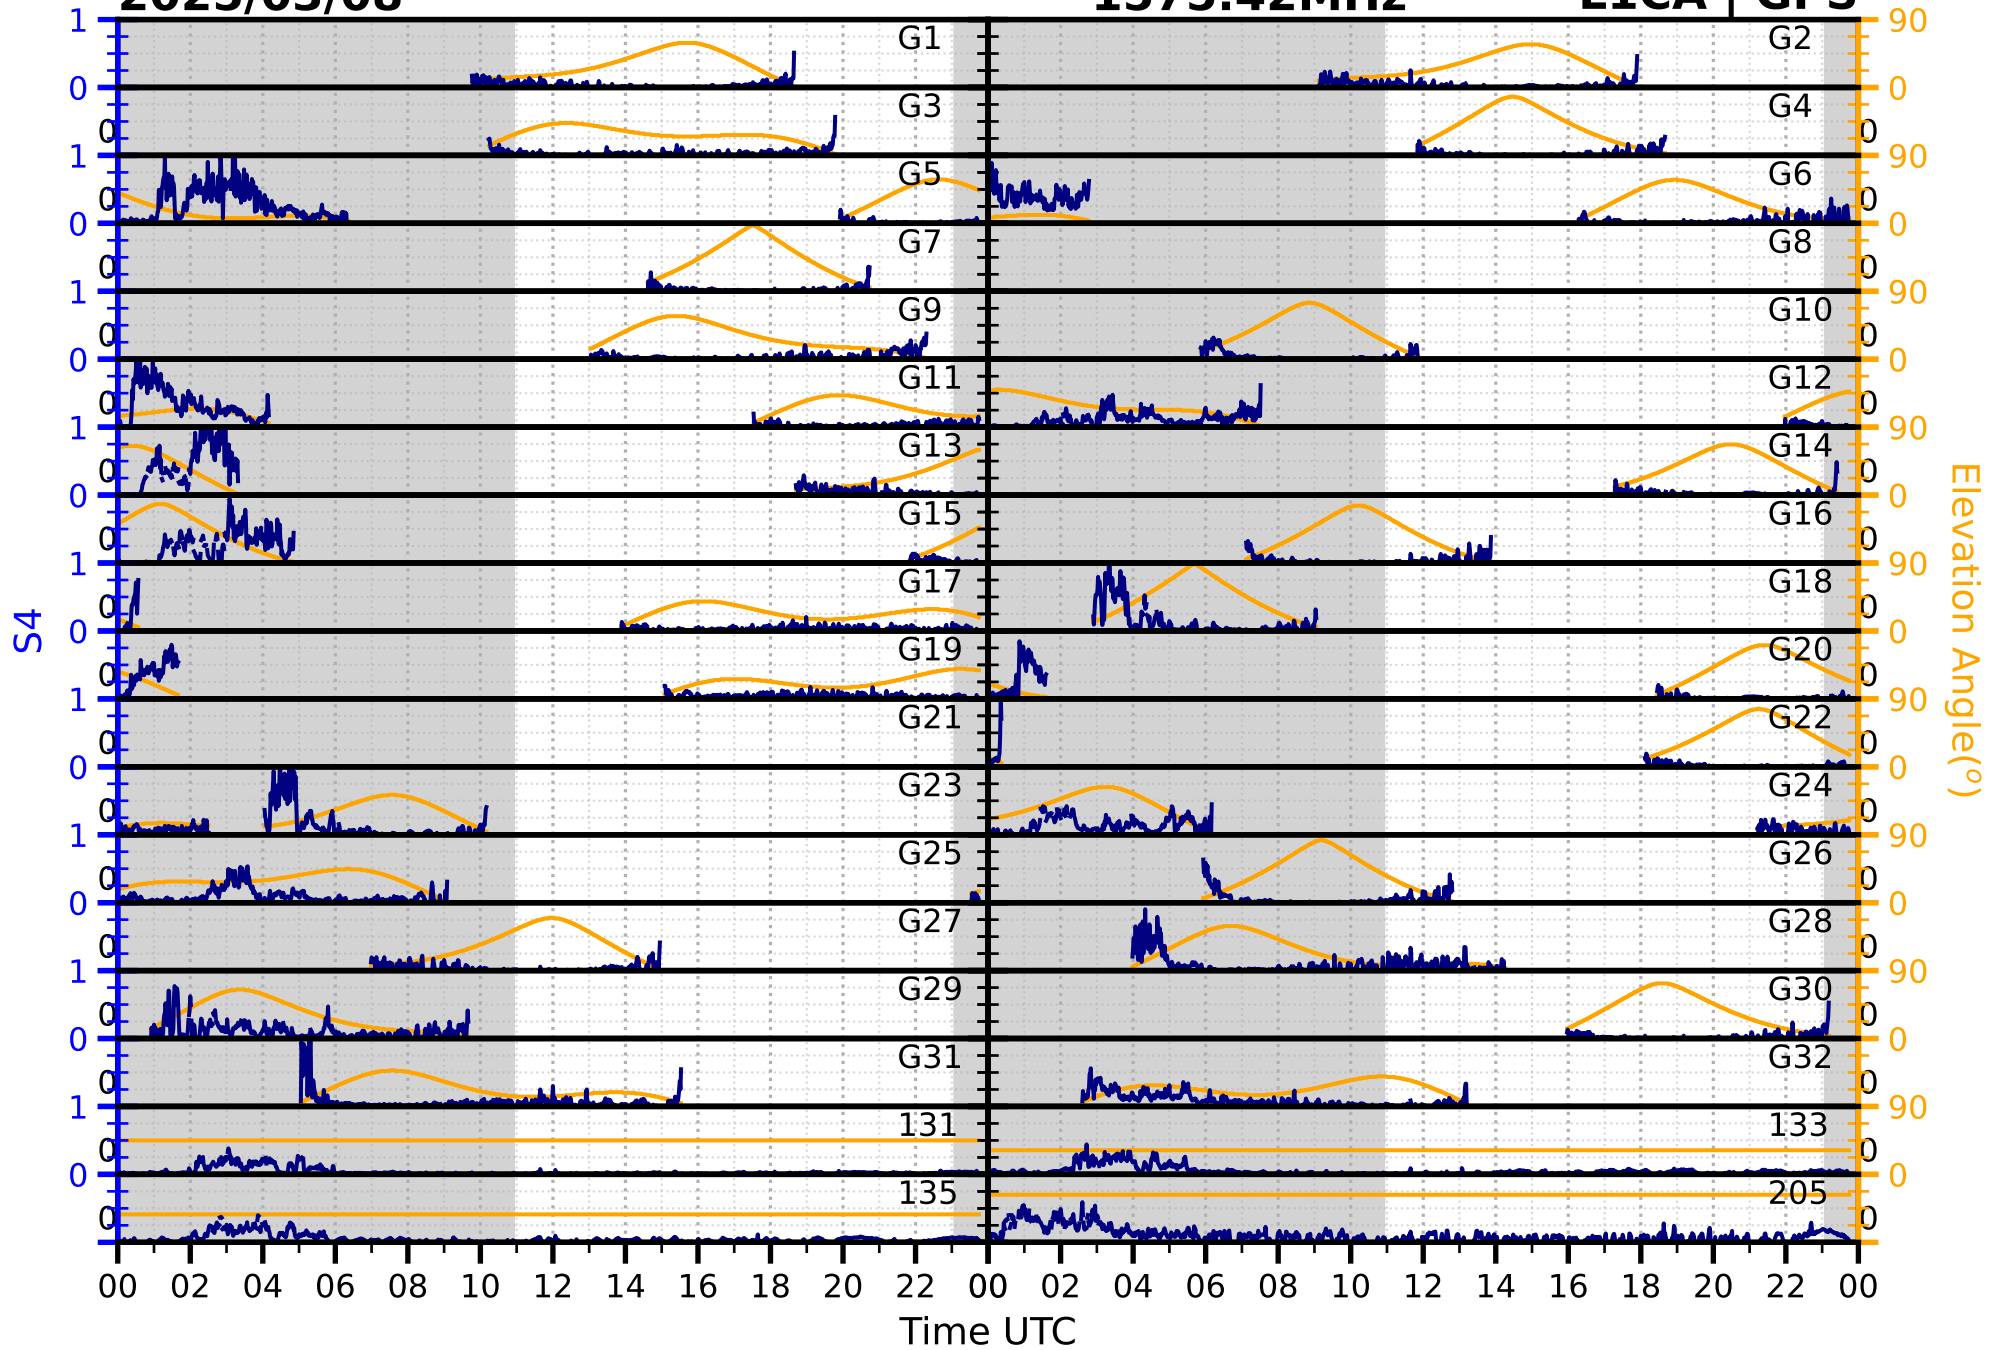

2025/03/08

S4

1575.42MHz

L1CA | GPS

2025/03/08

S4

1575.42MHz

L1BC | GALILEO

2025/03/08

S4

1602MHz

L1CA | GLONASS