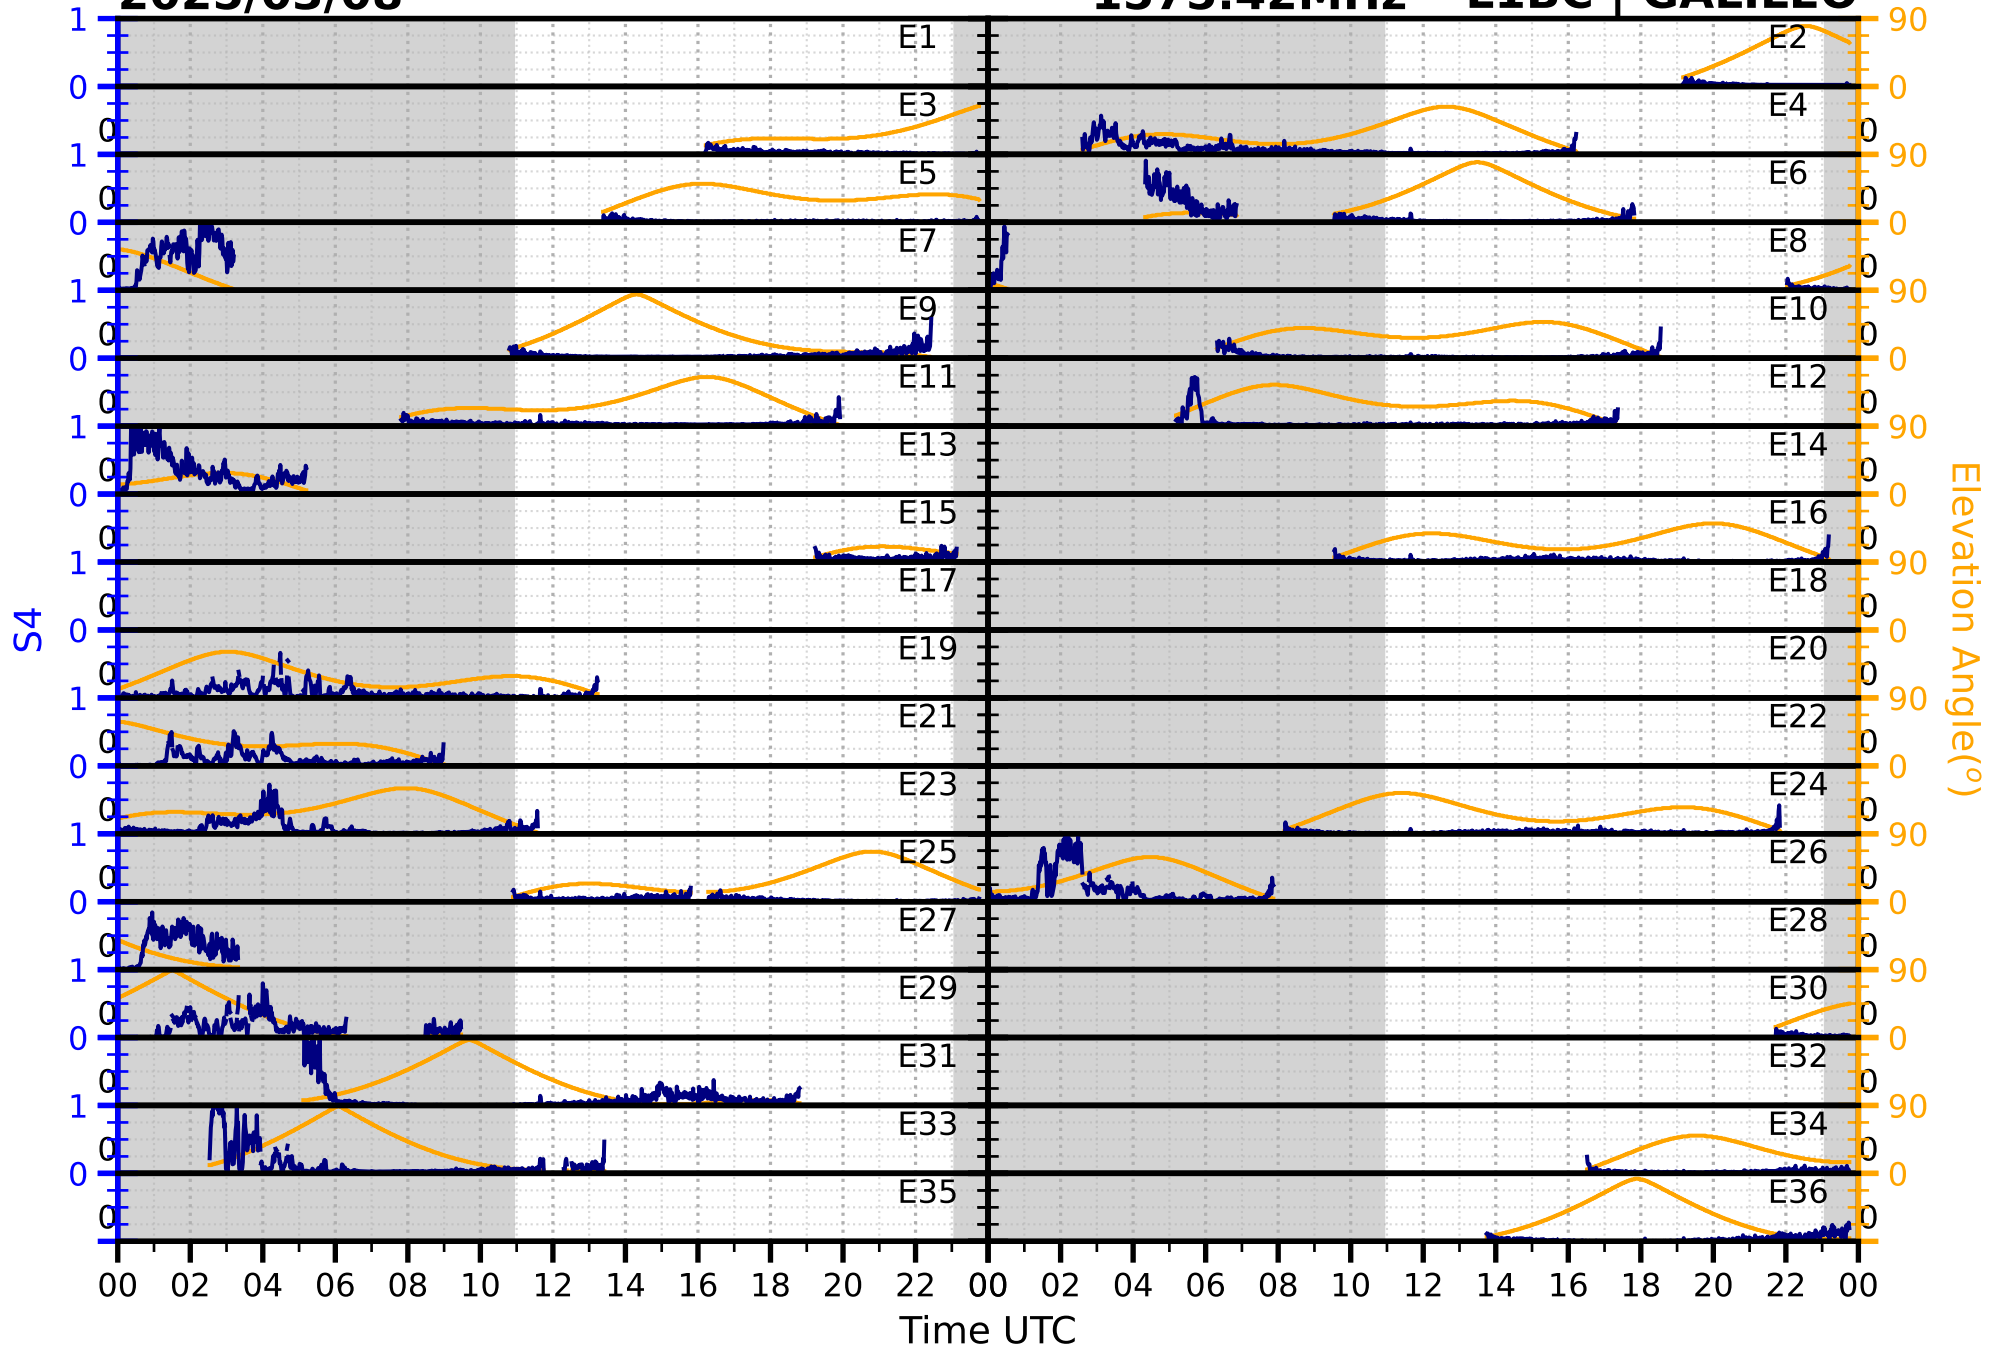

2025/03/08

S4

1575.42MHz

L1CA | GPS

2025/03/08

S4

1575.42MHz

L1BC | GALILEO

2025/03/08

S4

1602MHz

L1CA | GLONASS