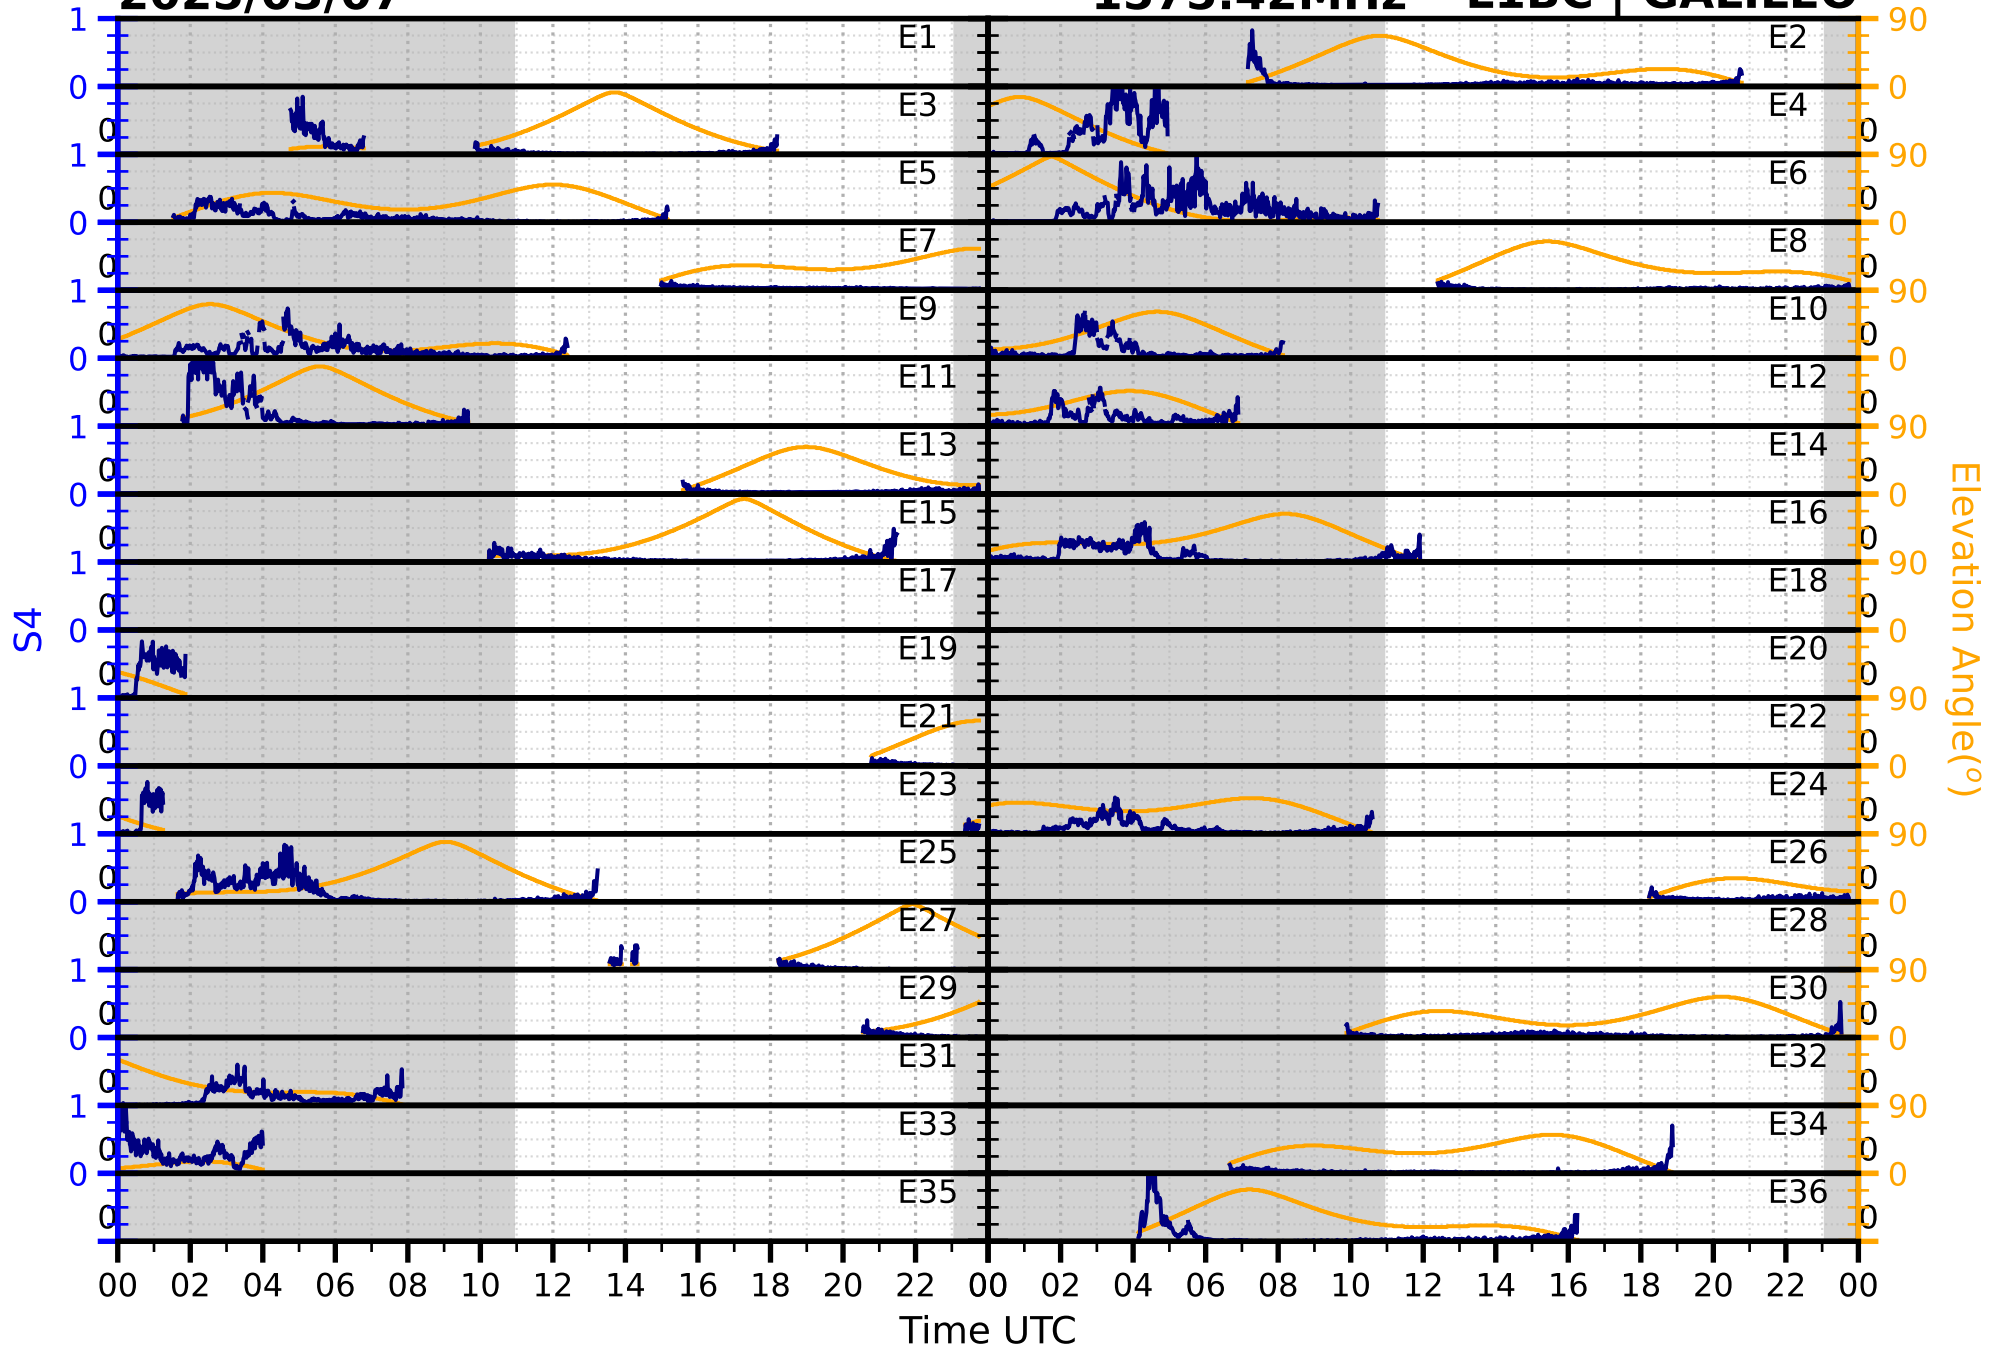

2025/03/07

S4

1575.42MHz

L1CA | GPS

2025/03/07

S4

1575.42MHz

L1BC | GALILEO

2025/03/07

S4

1602MHz

L1CA | GLONASS