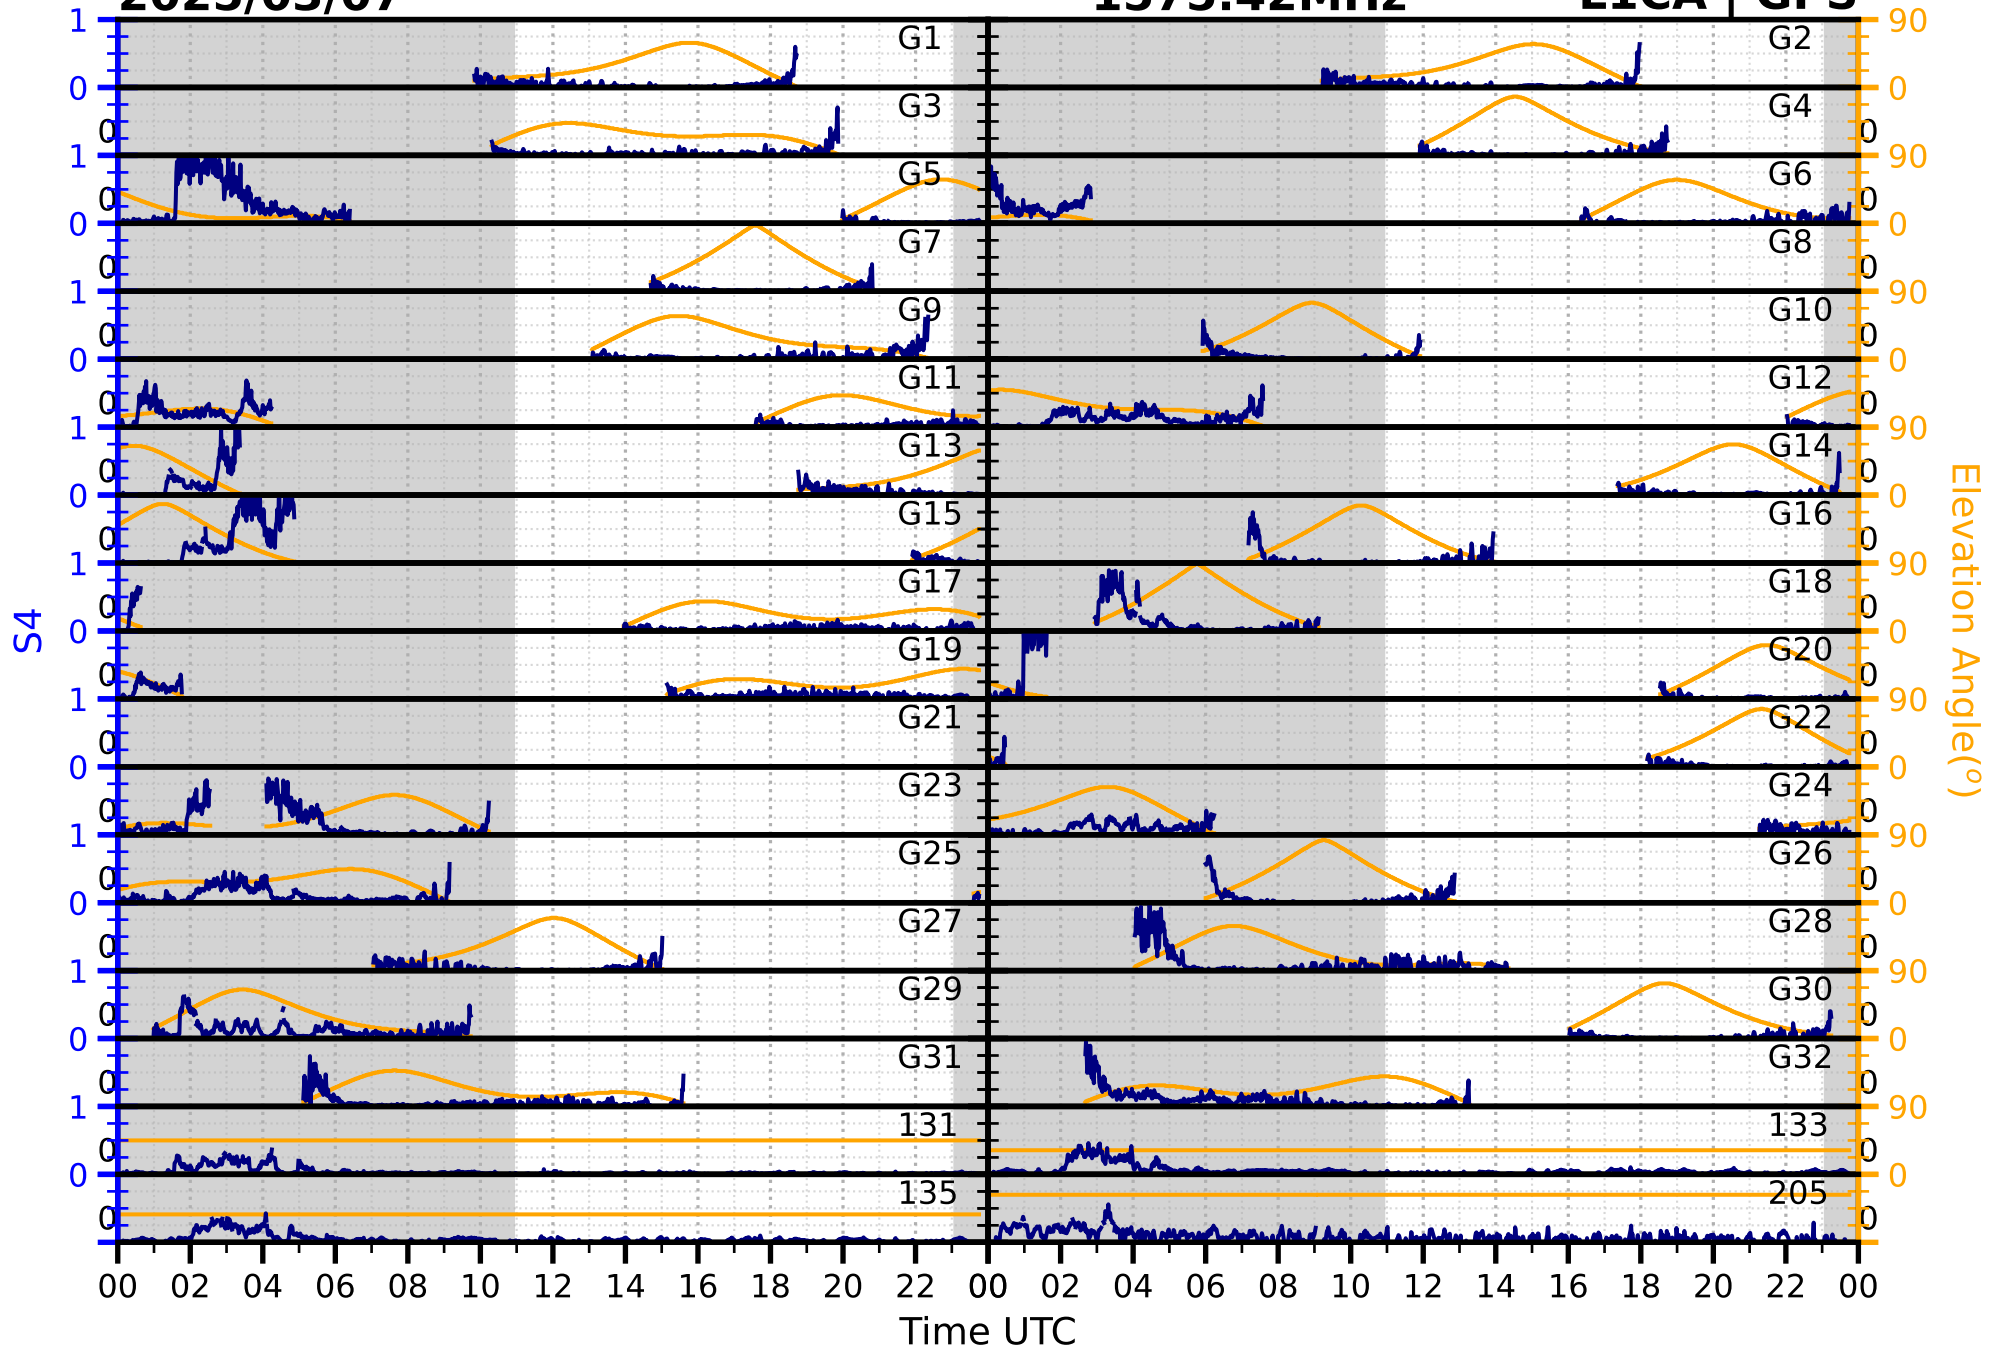

2025/03/07

S4

1575.42MHz

L1CA | GPS

2025/03/07

S4

1575.42MHz

L1BC | GALILEO

2025/03/07

S4

1602MHz

L1CA | GLONASS