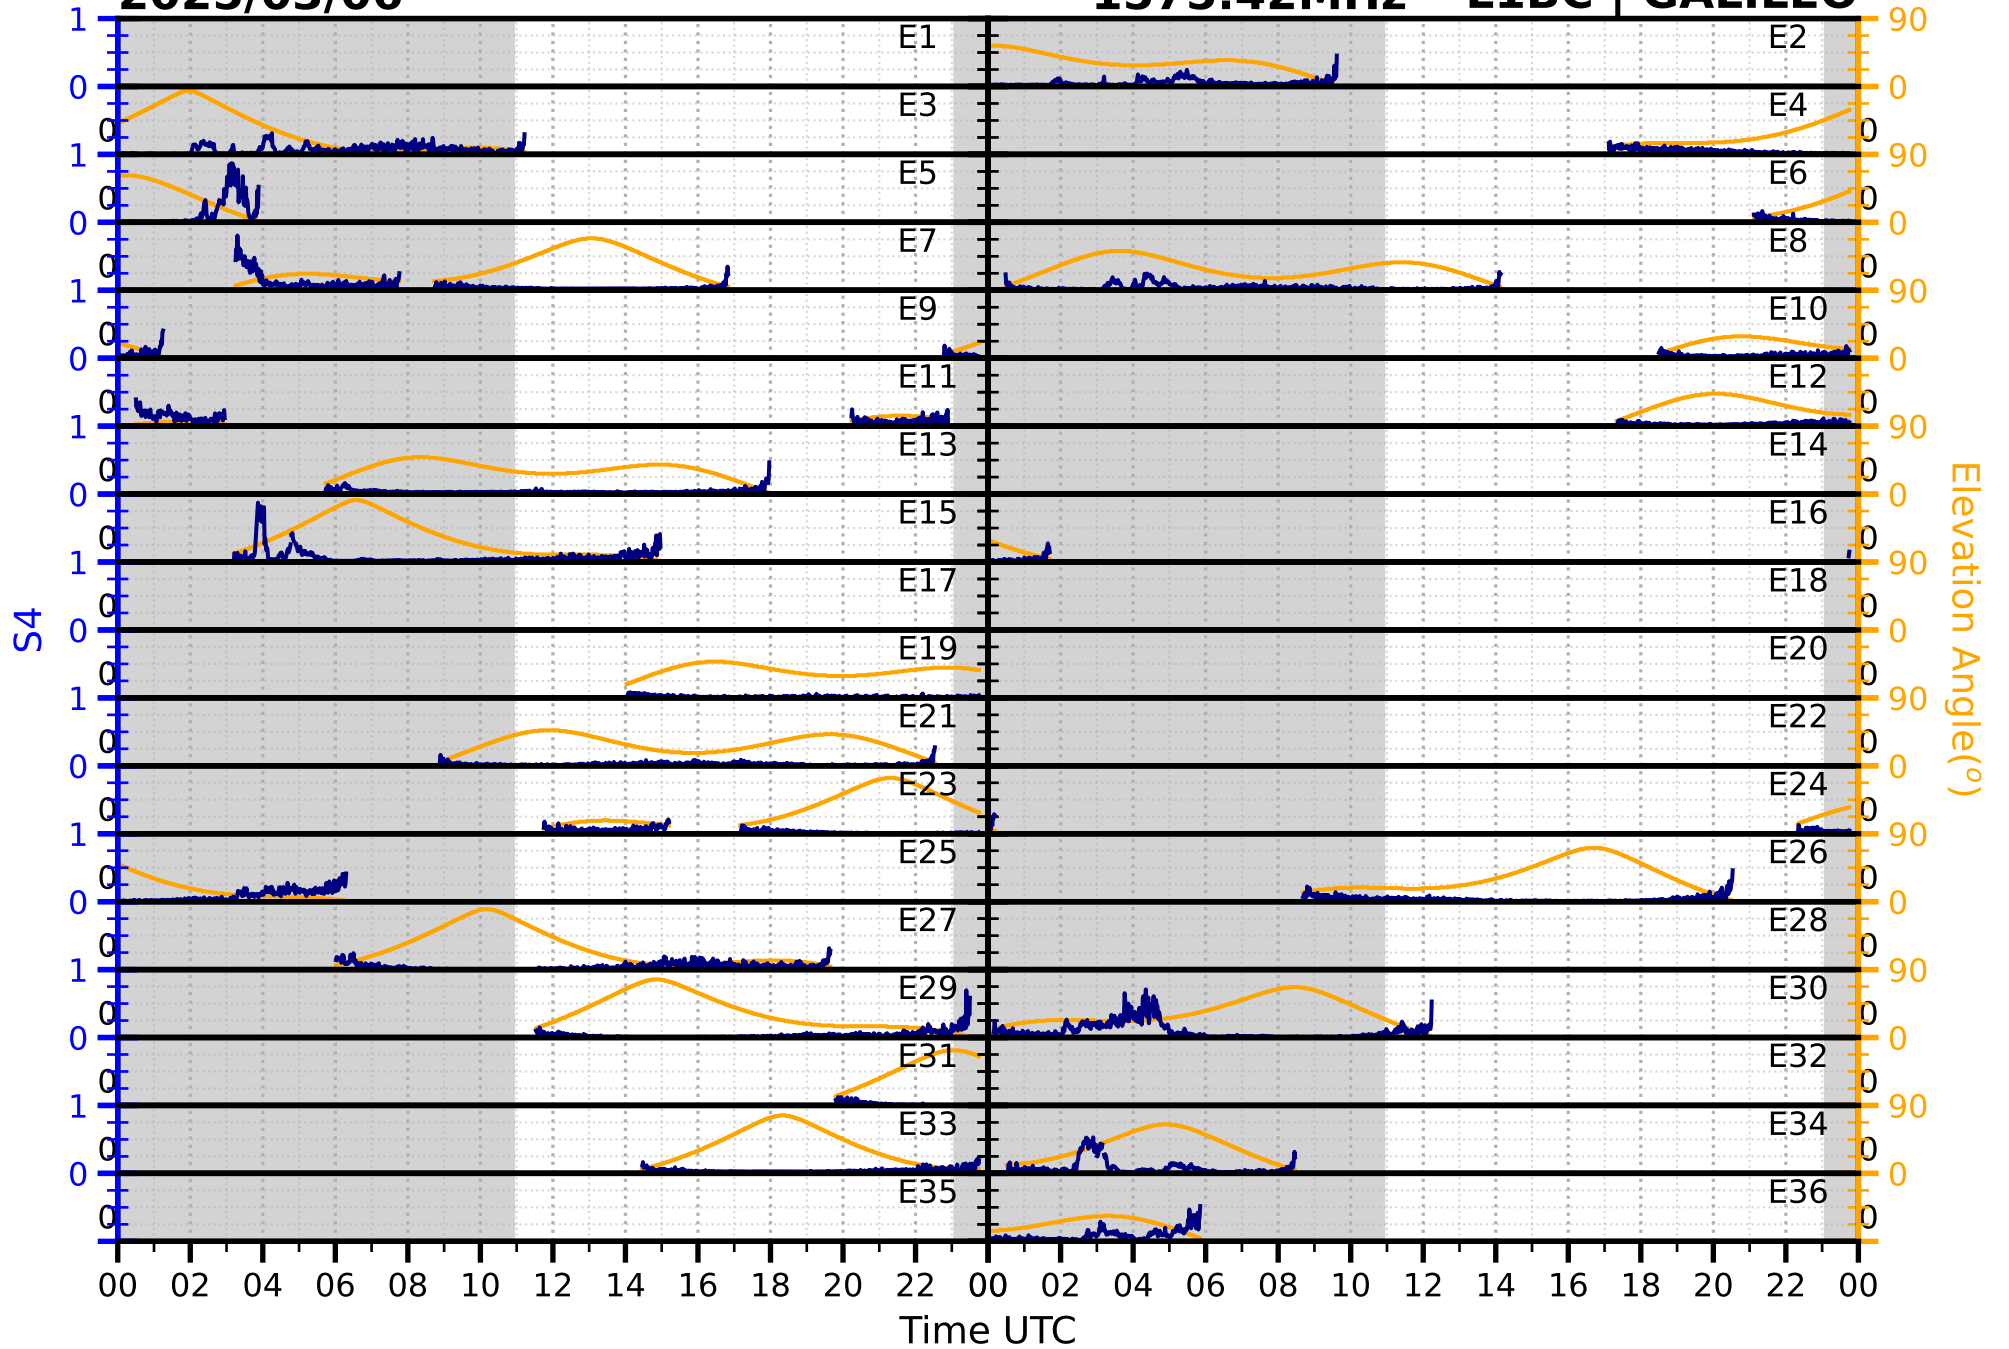

2025/03/06

S4

1575.42MHz

L1CA | GPS

2025/03/06

S4

1575.42MHz

L1BC | GALILEO

2025/03/06

S4

1602MHz

L1CA | GLONASS