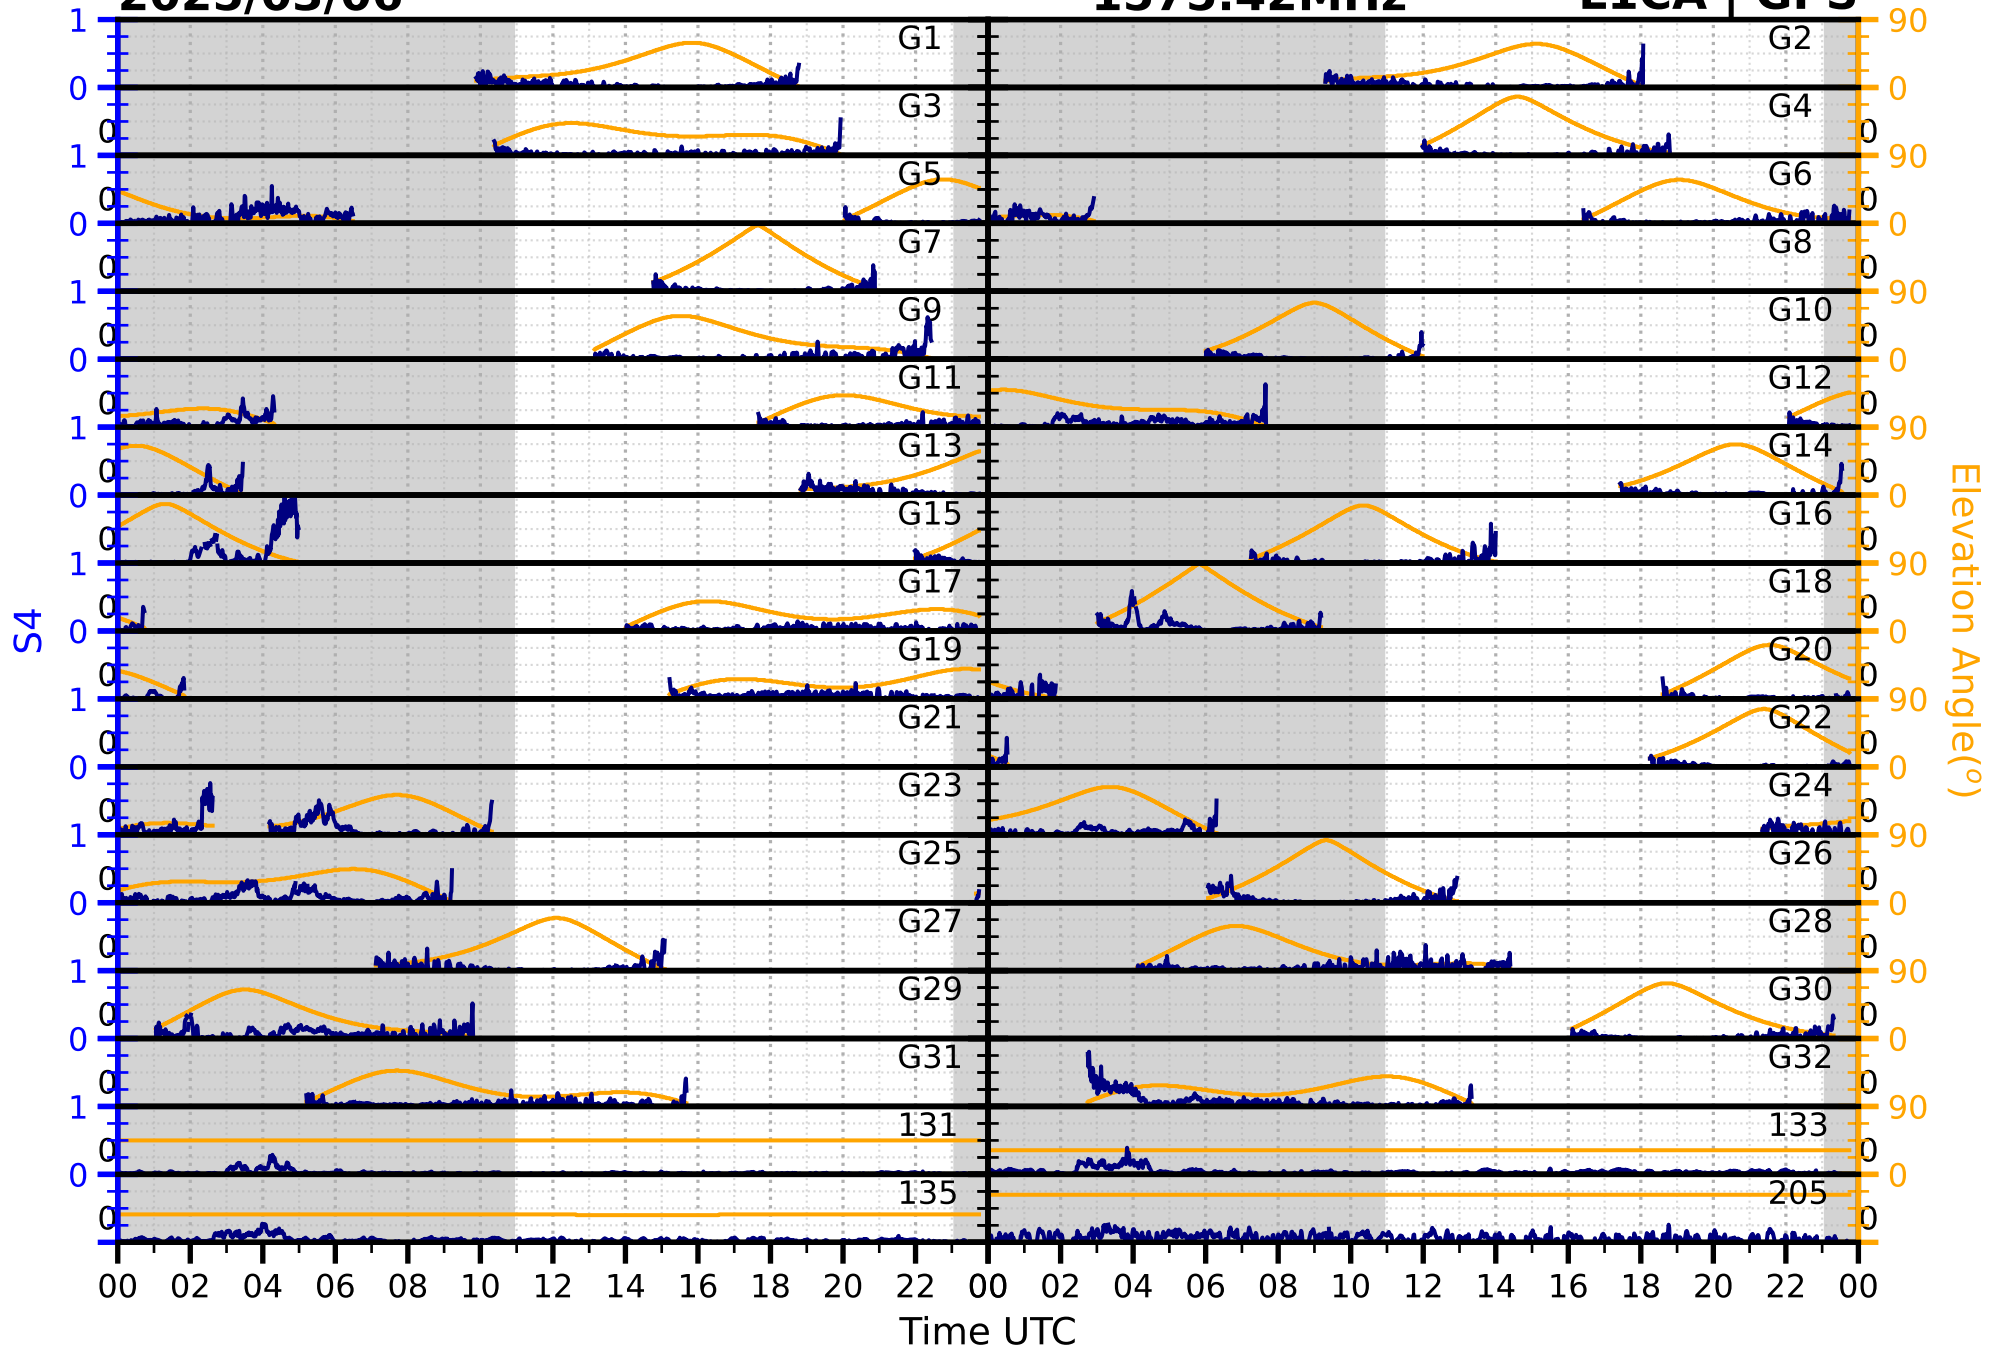

2025/03/06

S4

1575.42MHz

L1CA | GPS

2025/03/06

S4

1575.42MHz

L1BC | GALILEO

2025/03/06

S4

1602MHz

L1CA | GLONASS