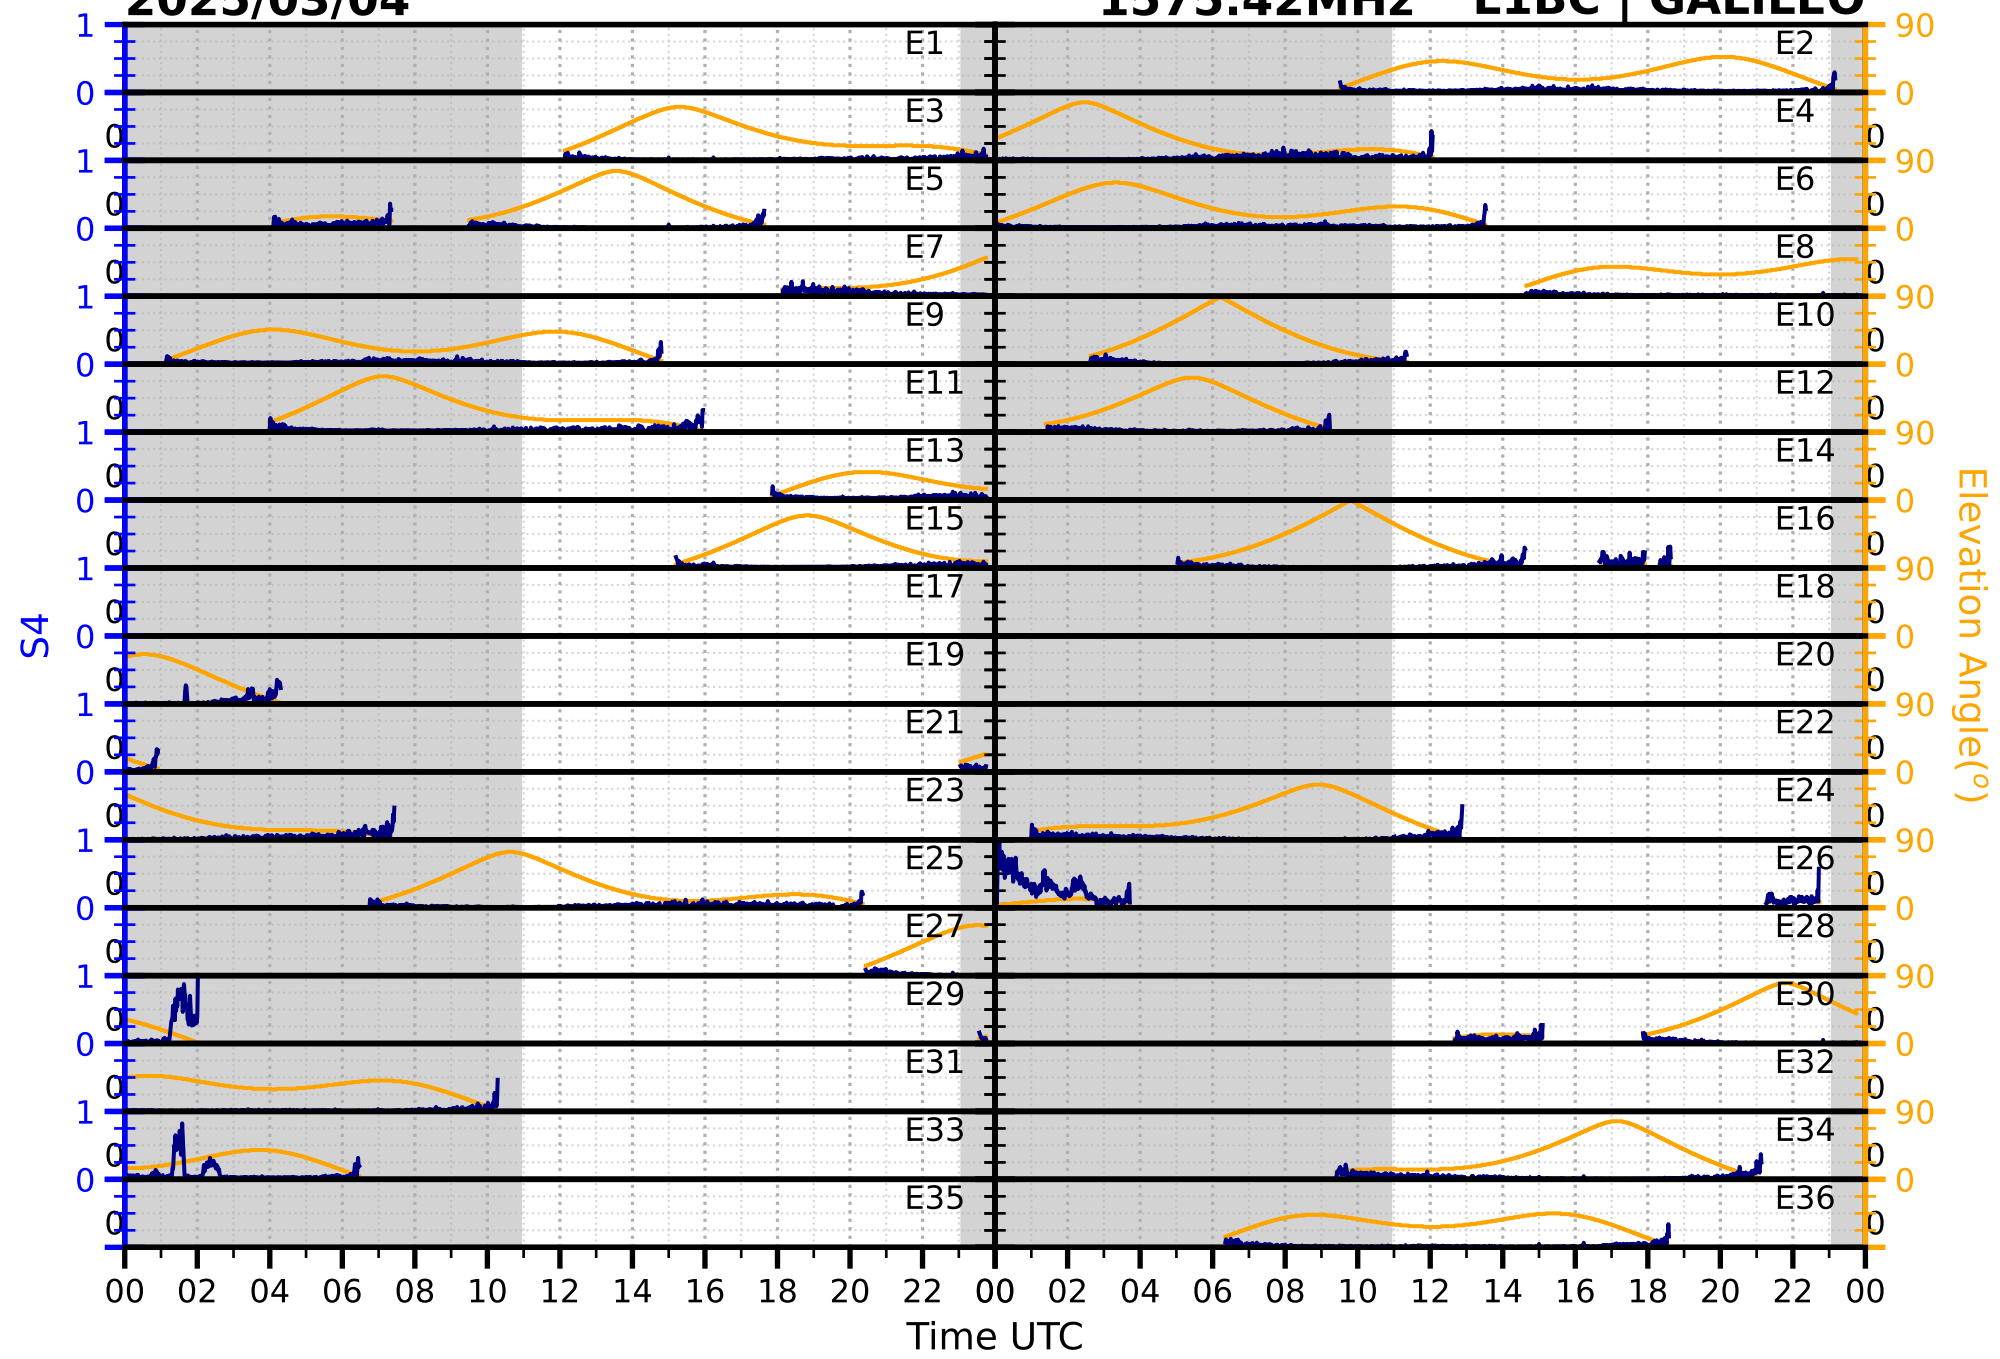

2025/03/04

S4

1575.42MHz

L1CA | GPS

2025/03/04

S4 1575.42MHz L1BC | GALILEO

2025/03/04

S4

1602MHz

L1CA | GLONASS