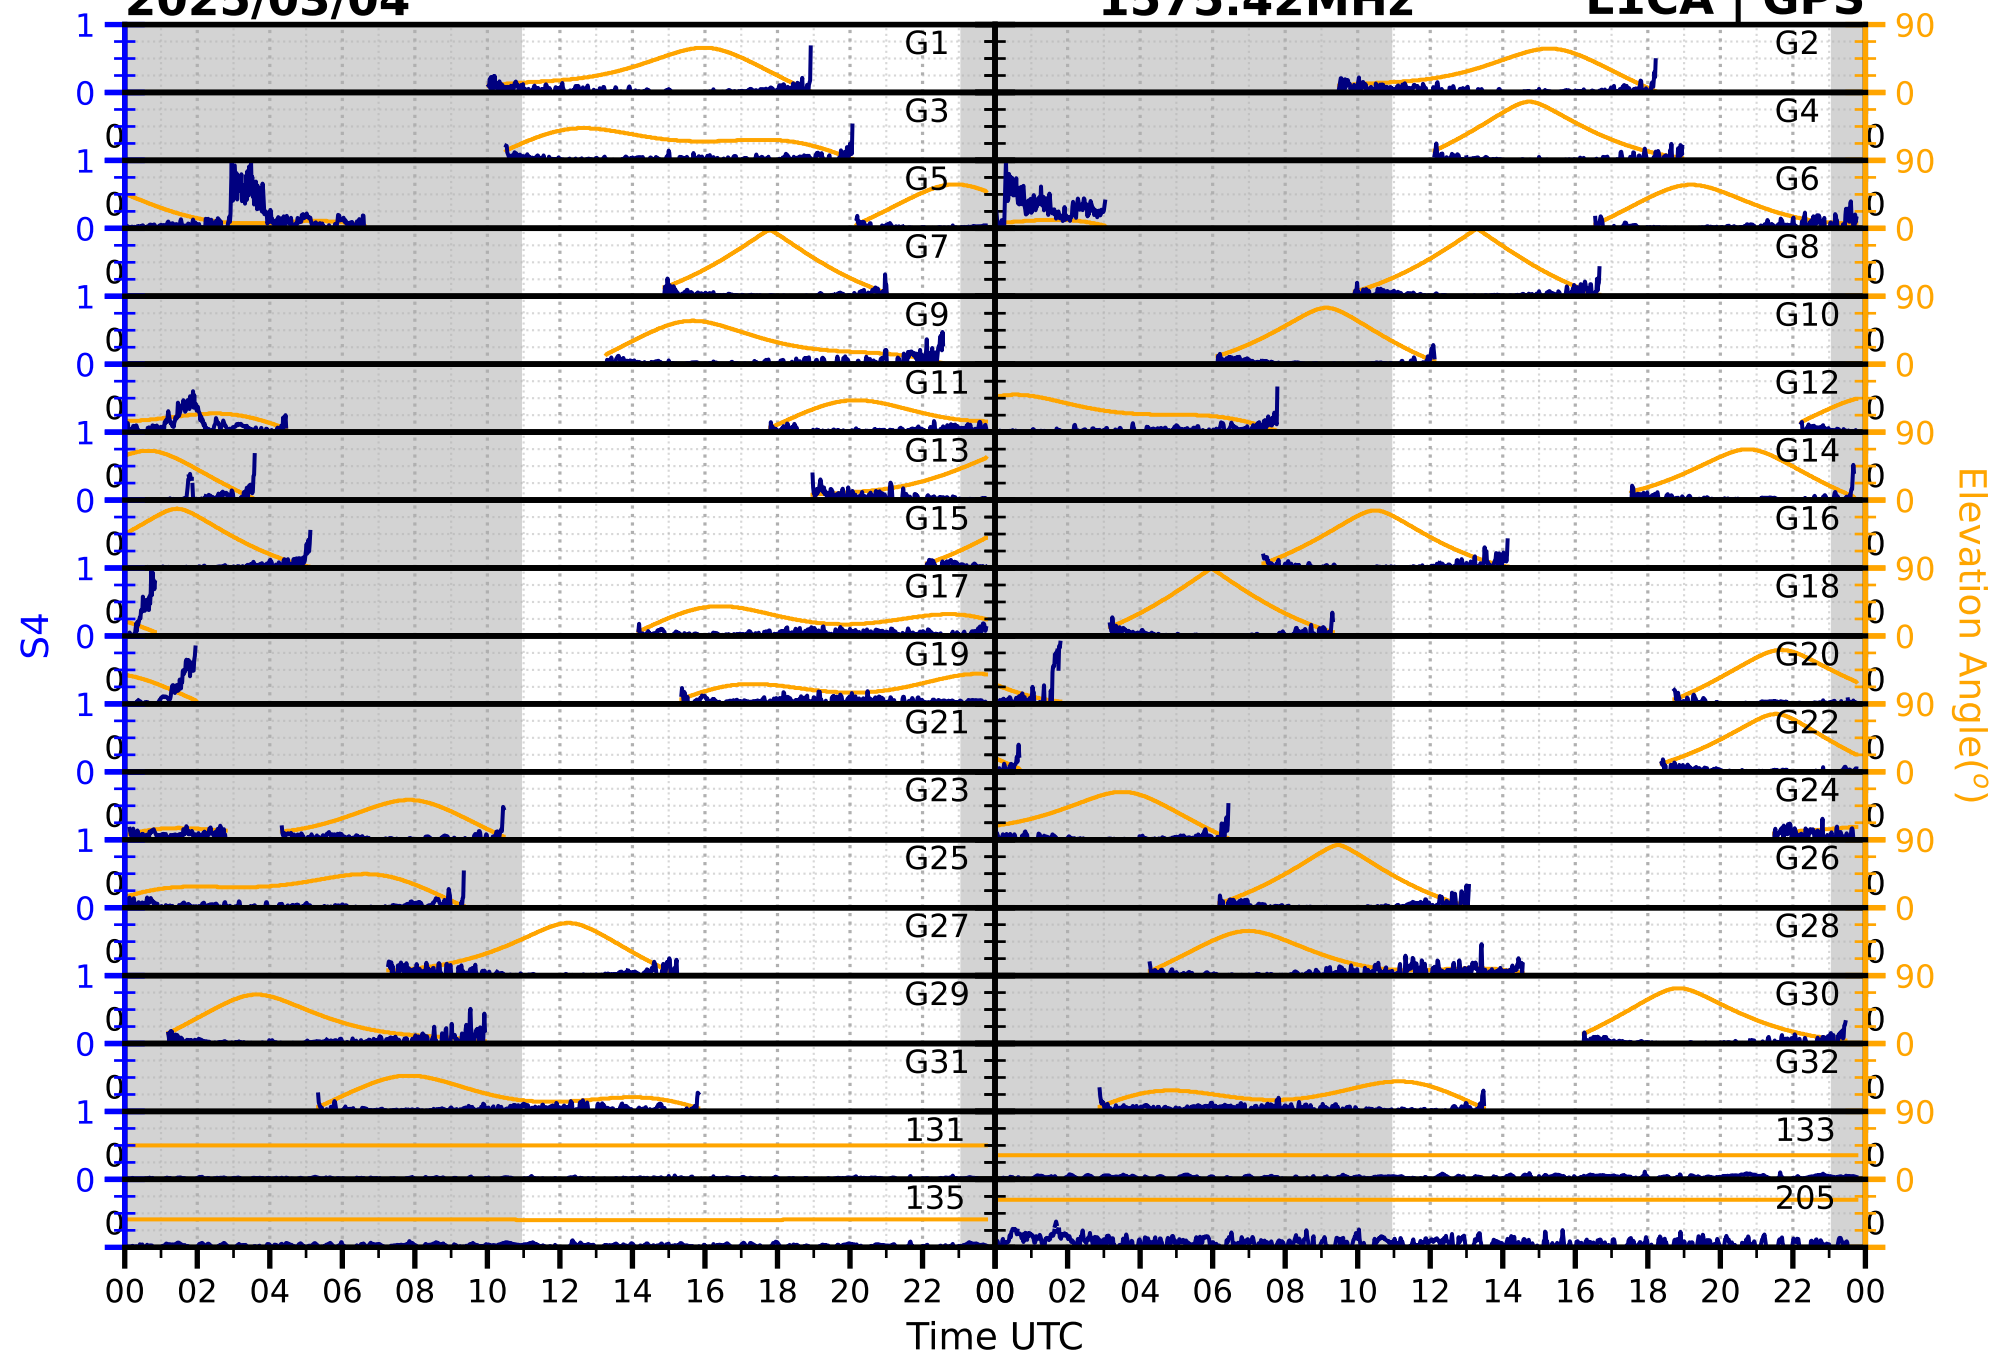

2025/03/04

S4

1575.42MHz

L1CA | GPS

2025/03/04

S4 1575.42MHz L1BC | GALILEO

2025/03/04

S4

1602MHz

L1CA | GLONASS