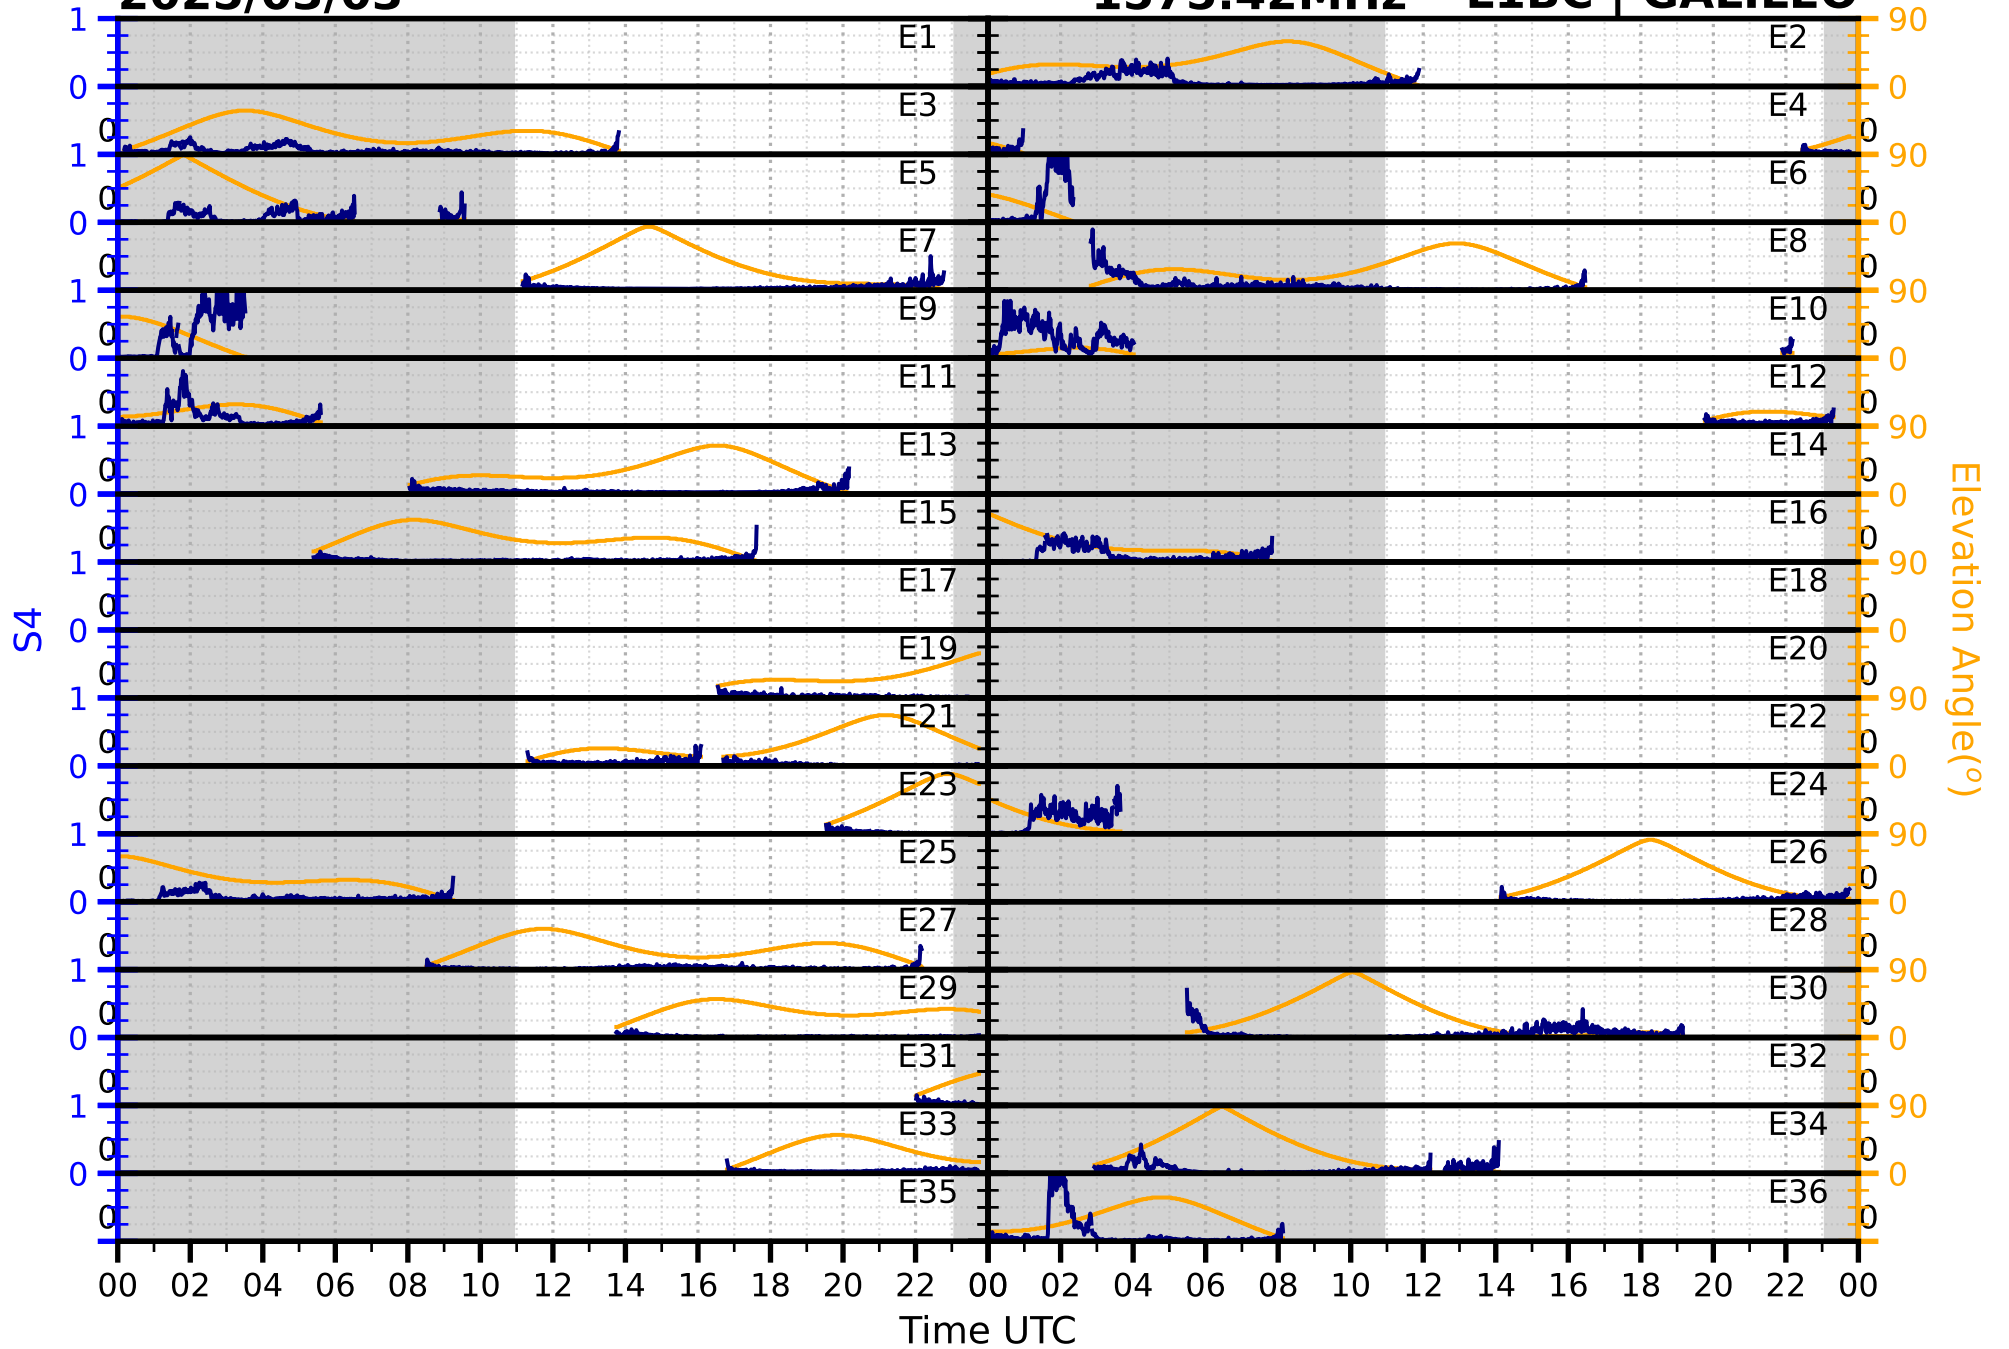

2025/03/03

S4

1575.42MHz

L1CA | GPS

2025/03/03

S4

1575.42MHz

L1BC | GALILEO

2025/03/03

S4

1602MHz

L1CA | GLONASS