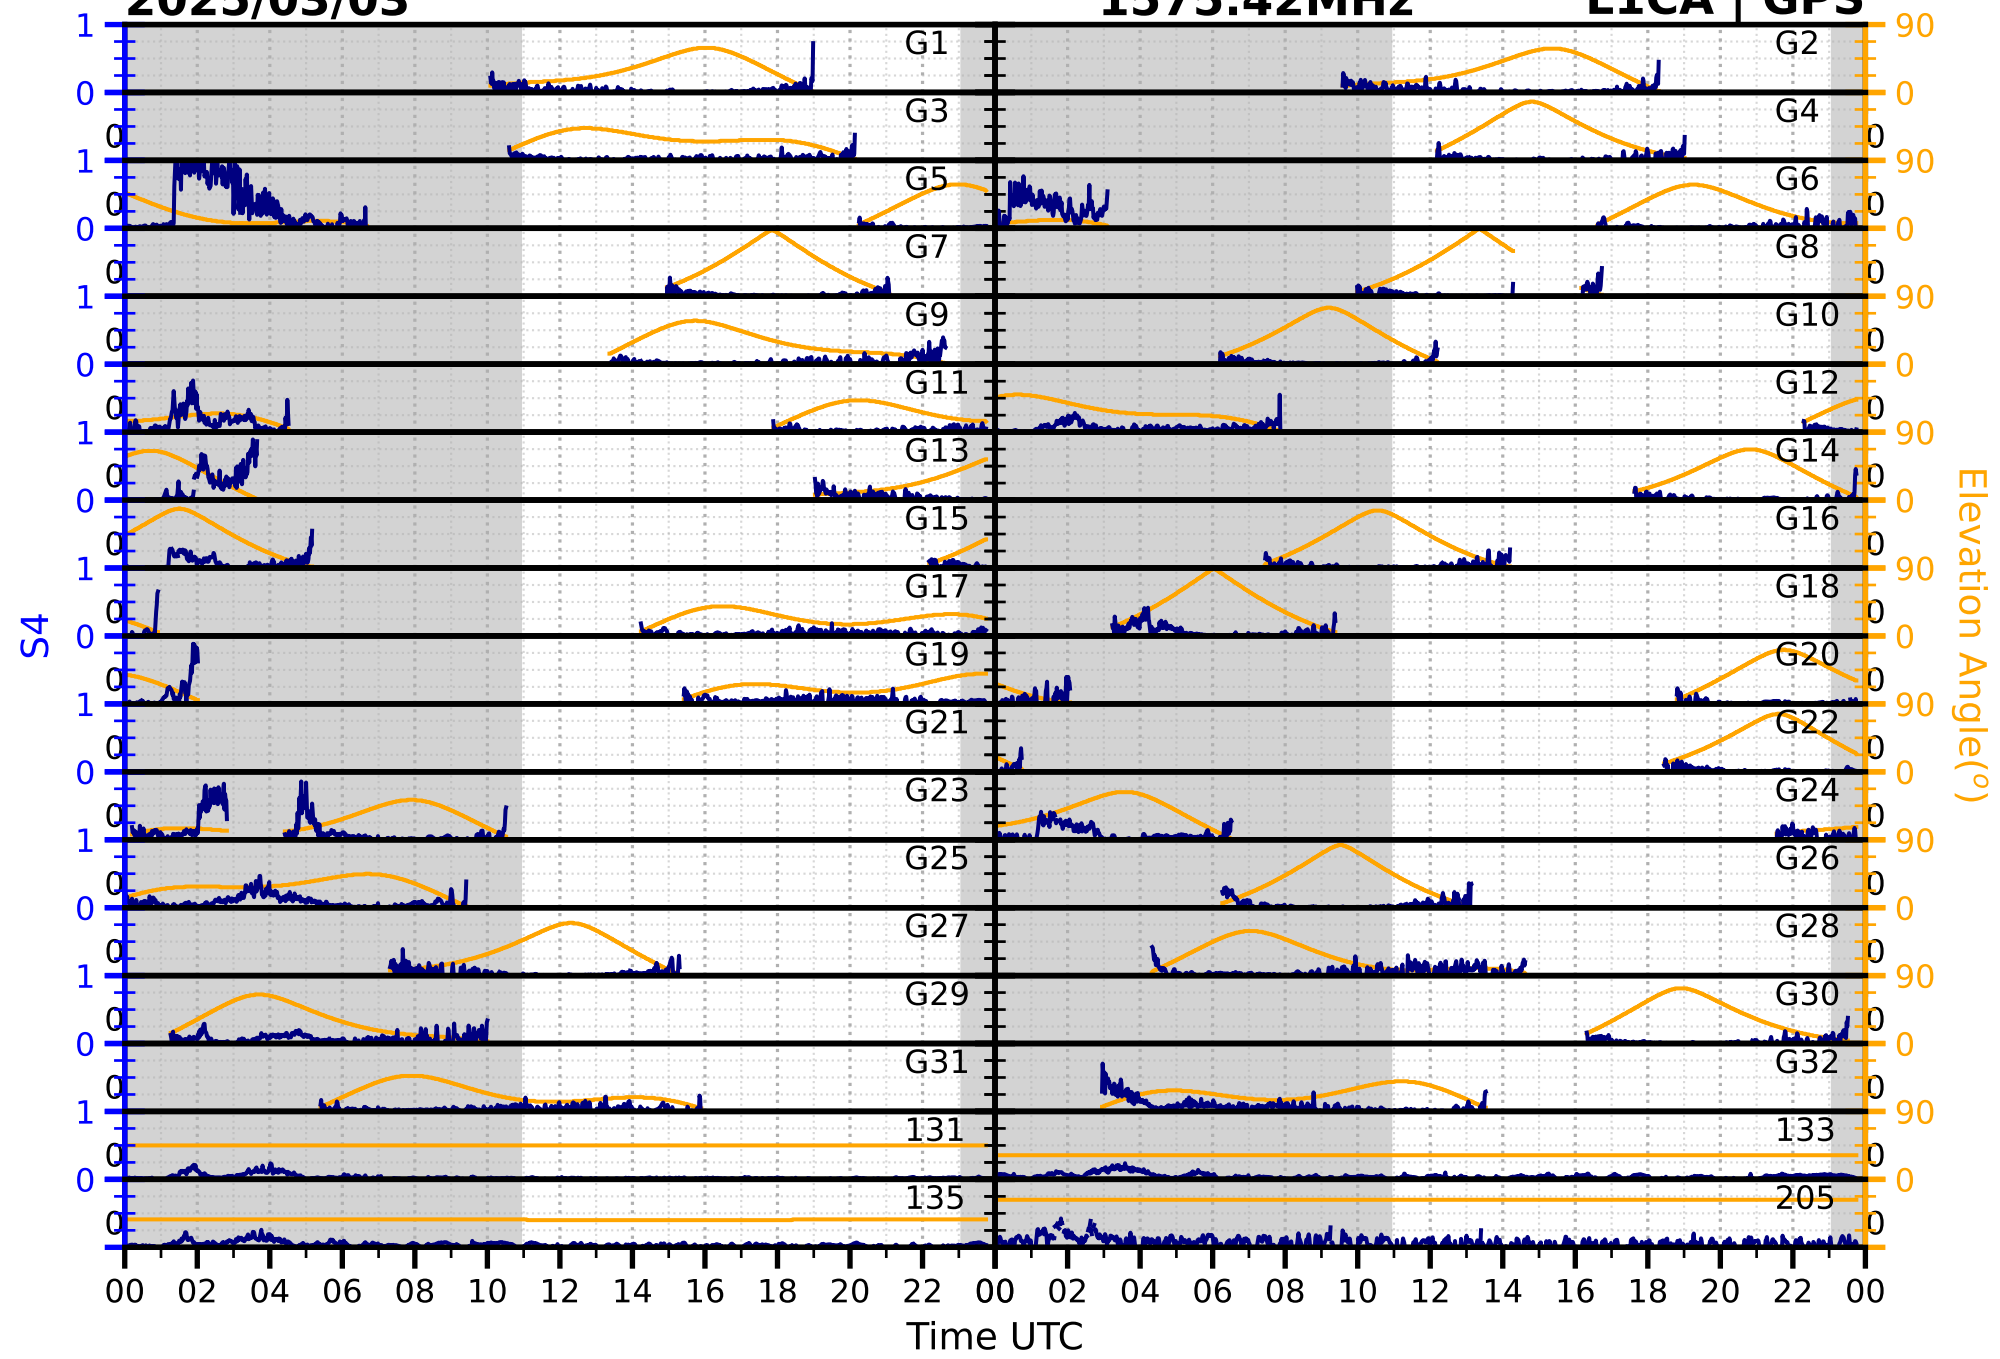

2025/03/03

S4

1575.42MHz

L1CA | GPS

2025/03/03

S4

1575.42MHz

L1BC | GALILEO

2025/03/03

S4

1602MHz

L1CA | GLONASS