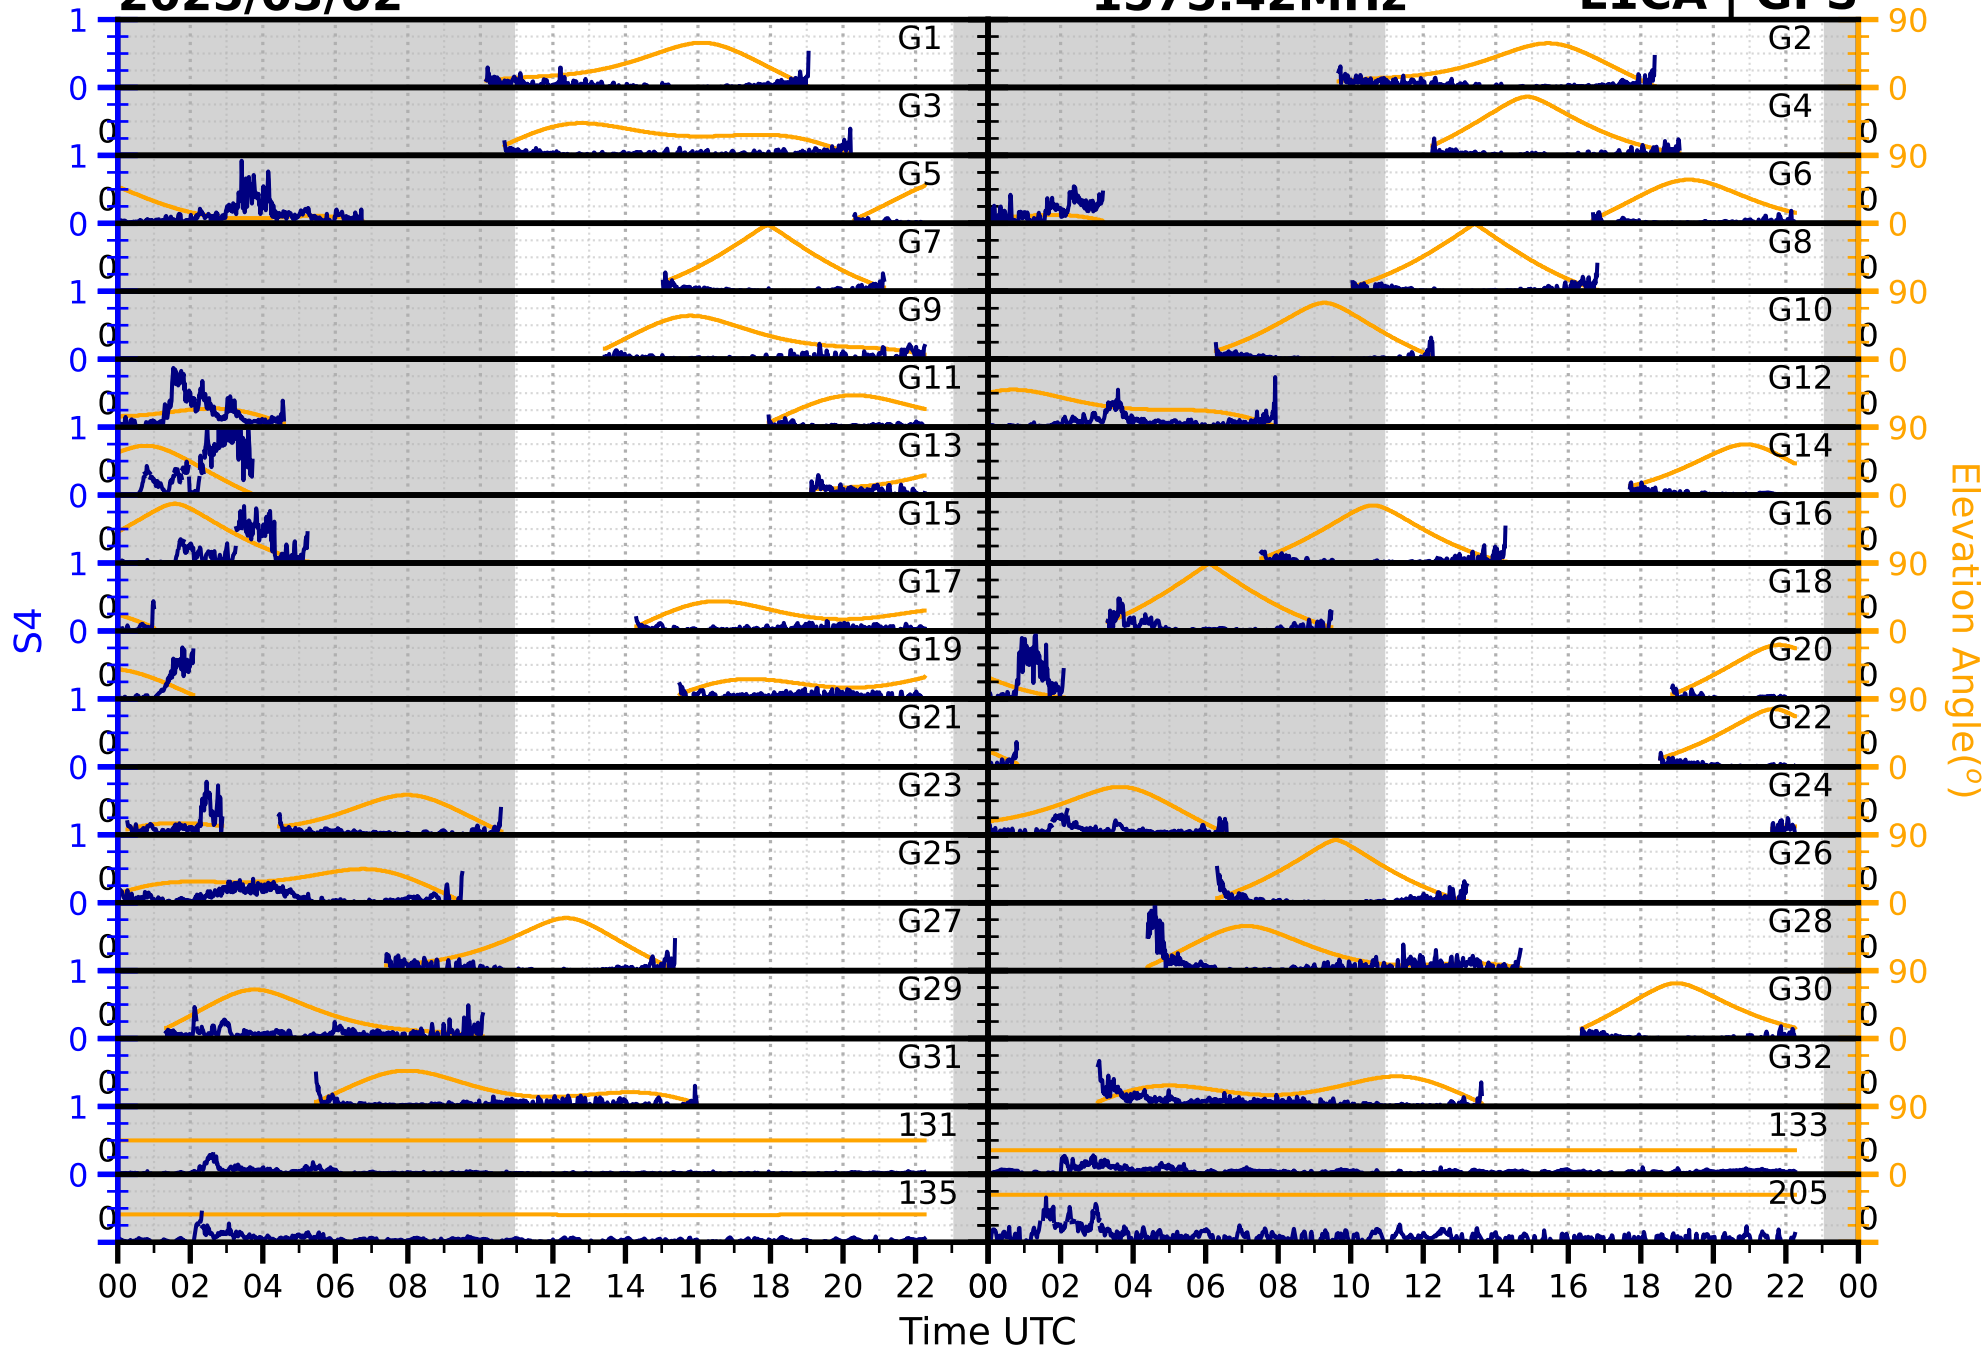

2025/03/02

S4

1575.42MHz

L1CA | GPS

2025/03/02

S4

1575.42MHz

L1BC | GALILEO

2025/03/02

S4

1602MHz

L1CA | GLONASS