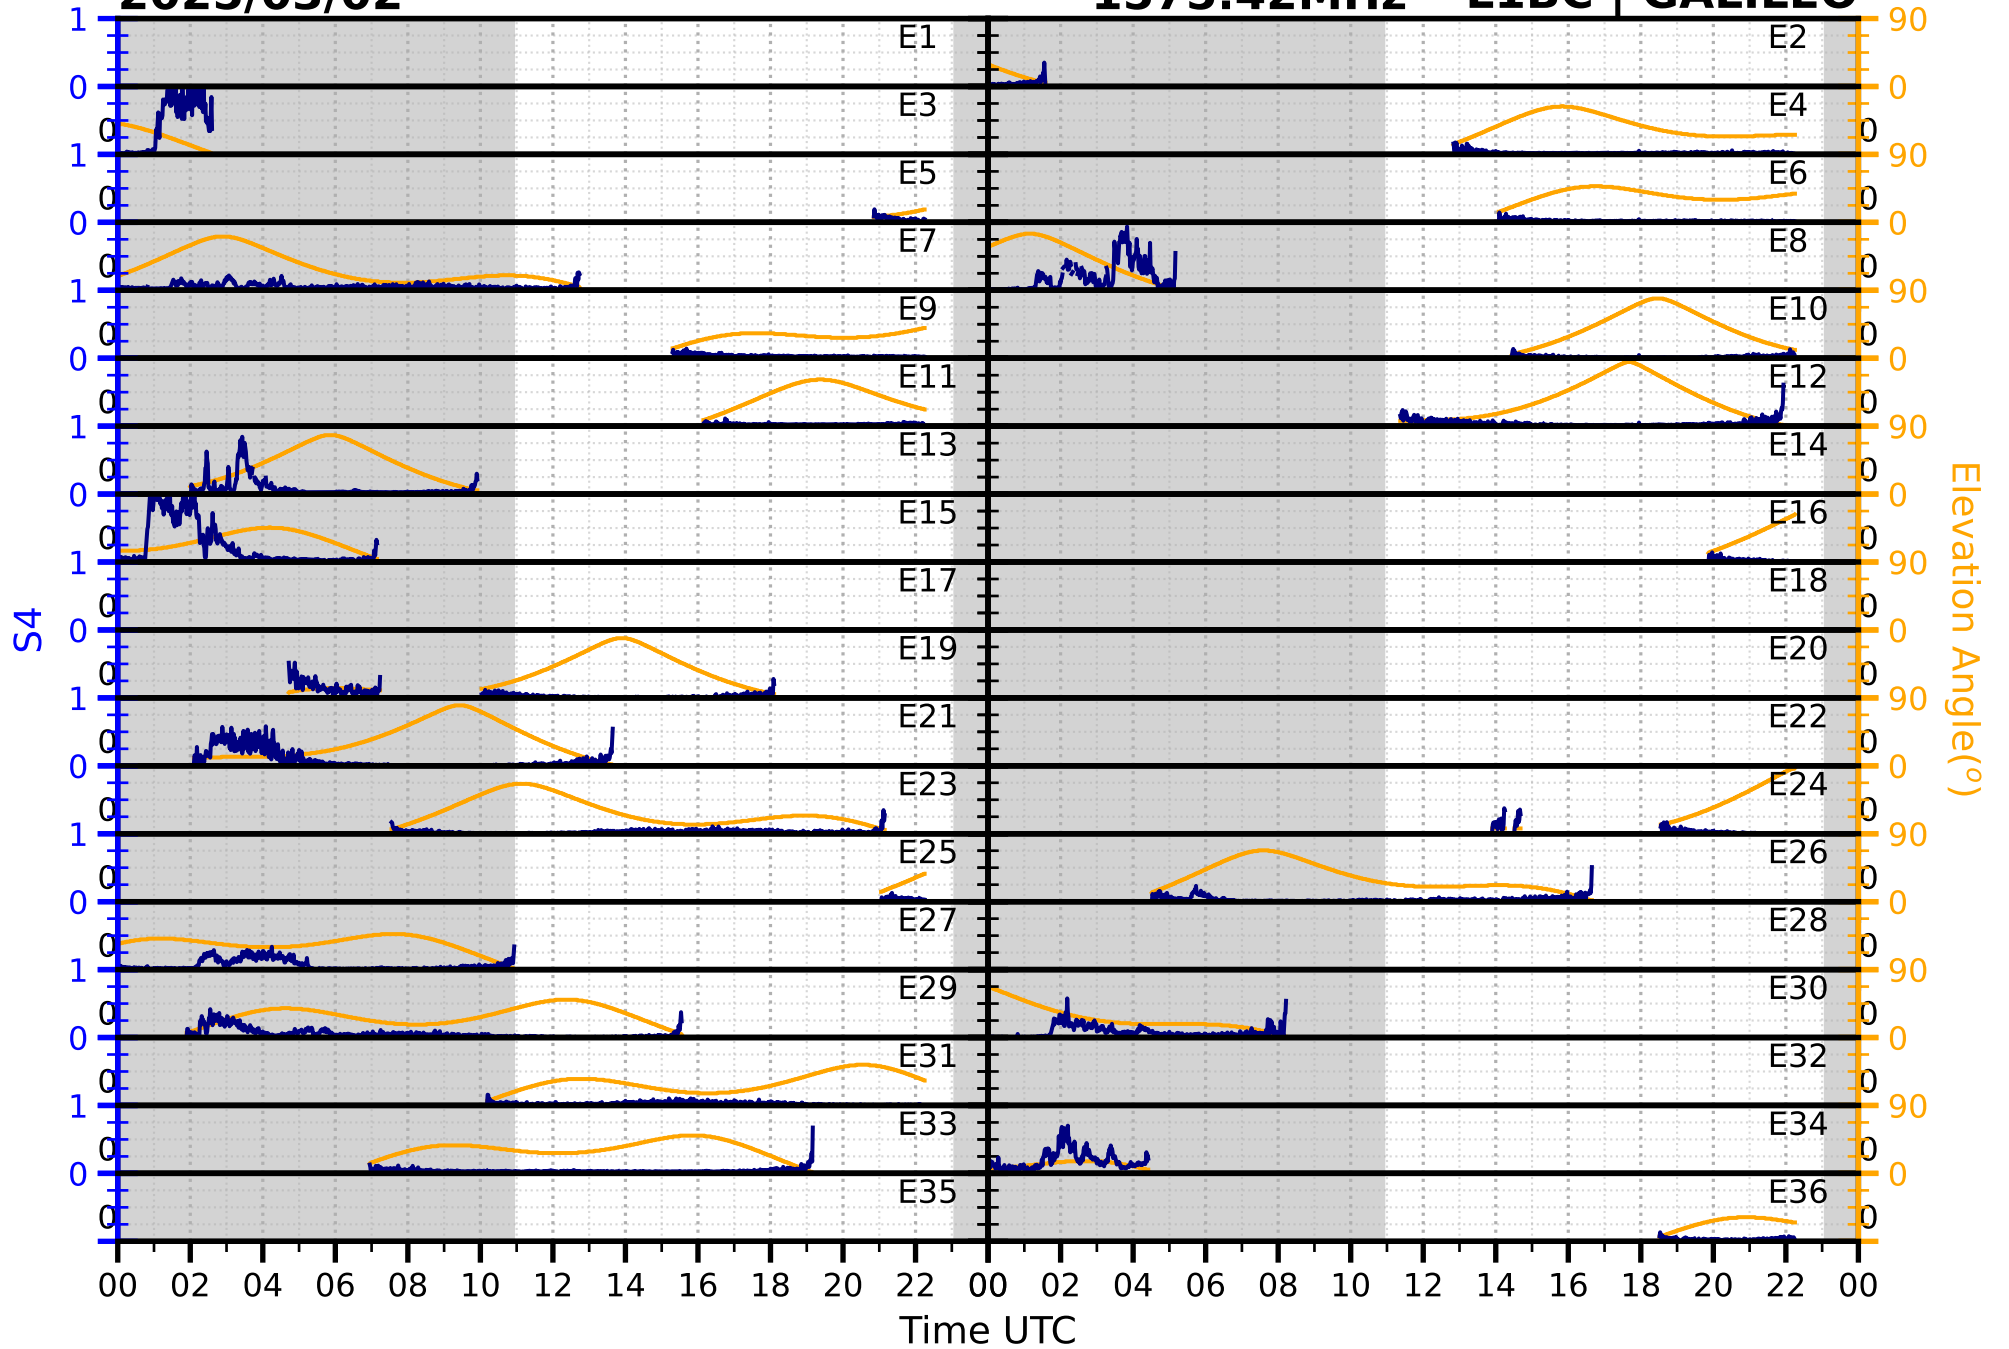

2025/03/02

S4

1575.42MHz

L1CA | GPS

2025/03/02

S4

1575.42MHz

L1BC | GALILEO

2025/03/02

S4

1602MHz

L1CA | GLONASS