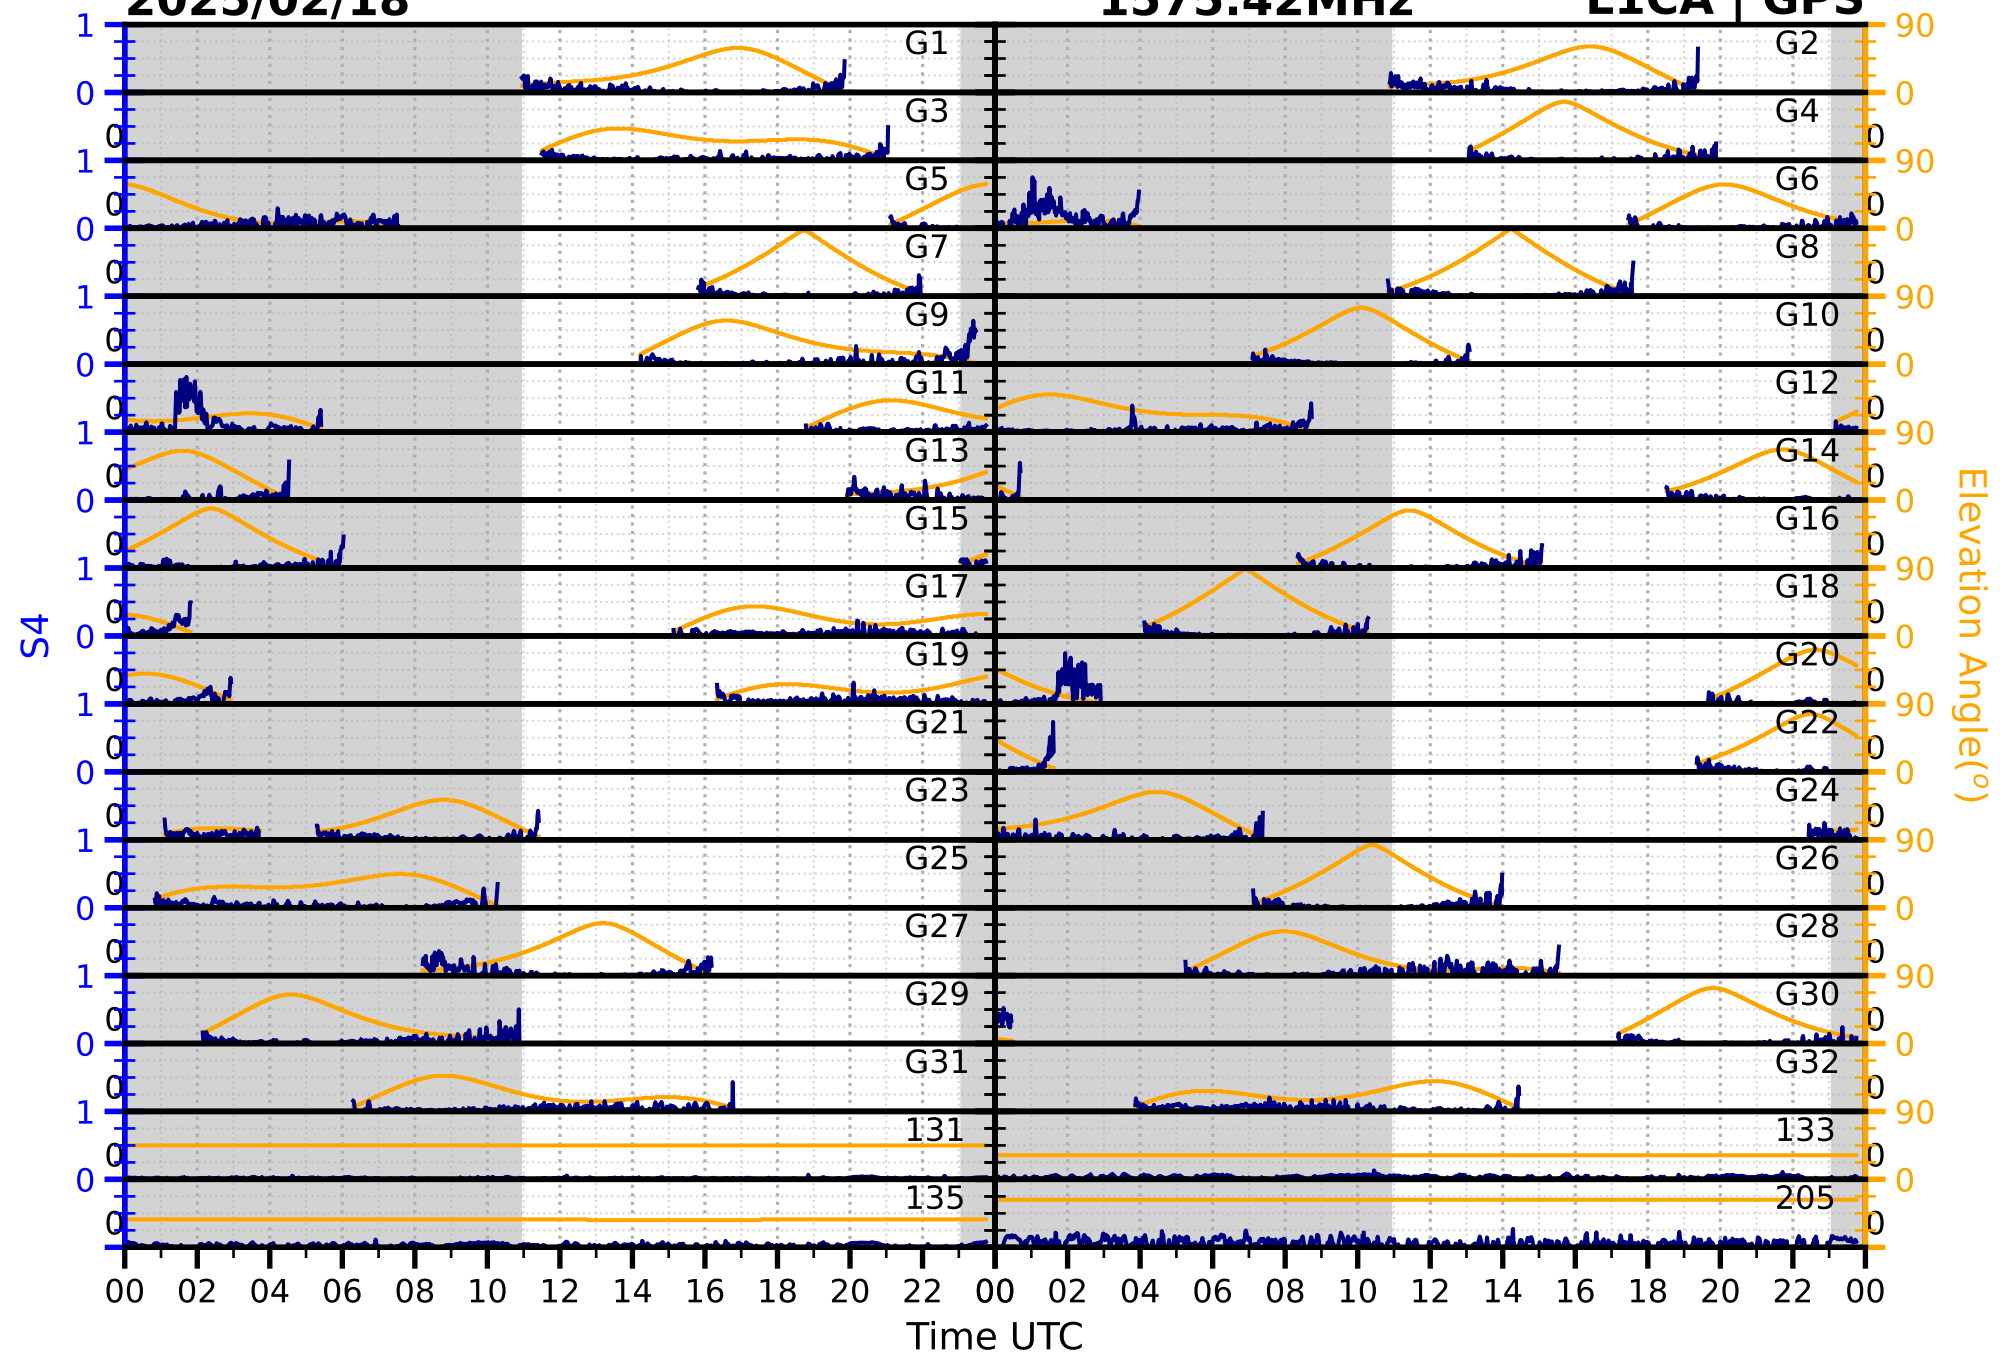

2025/02/18

S4

1575.42MHz

L1CA | GPS

2025/02/18

S4 1575.42MHz L1BC | GALILEO

2025/02/18

S4

1602MHz

L1CA | GLONASS