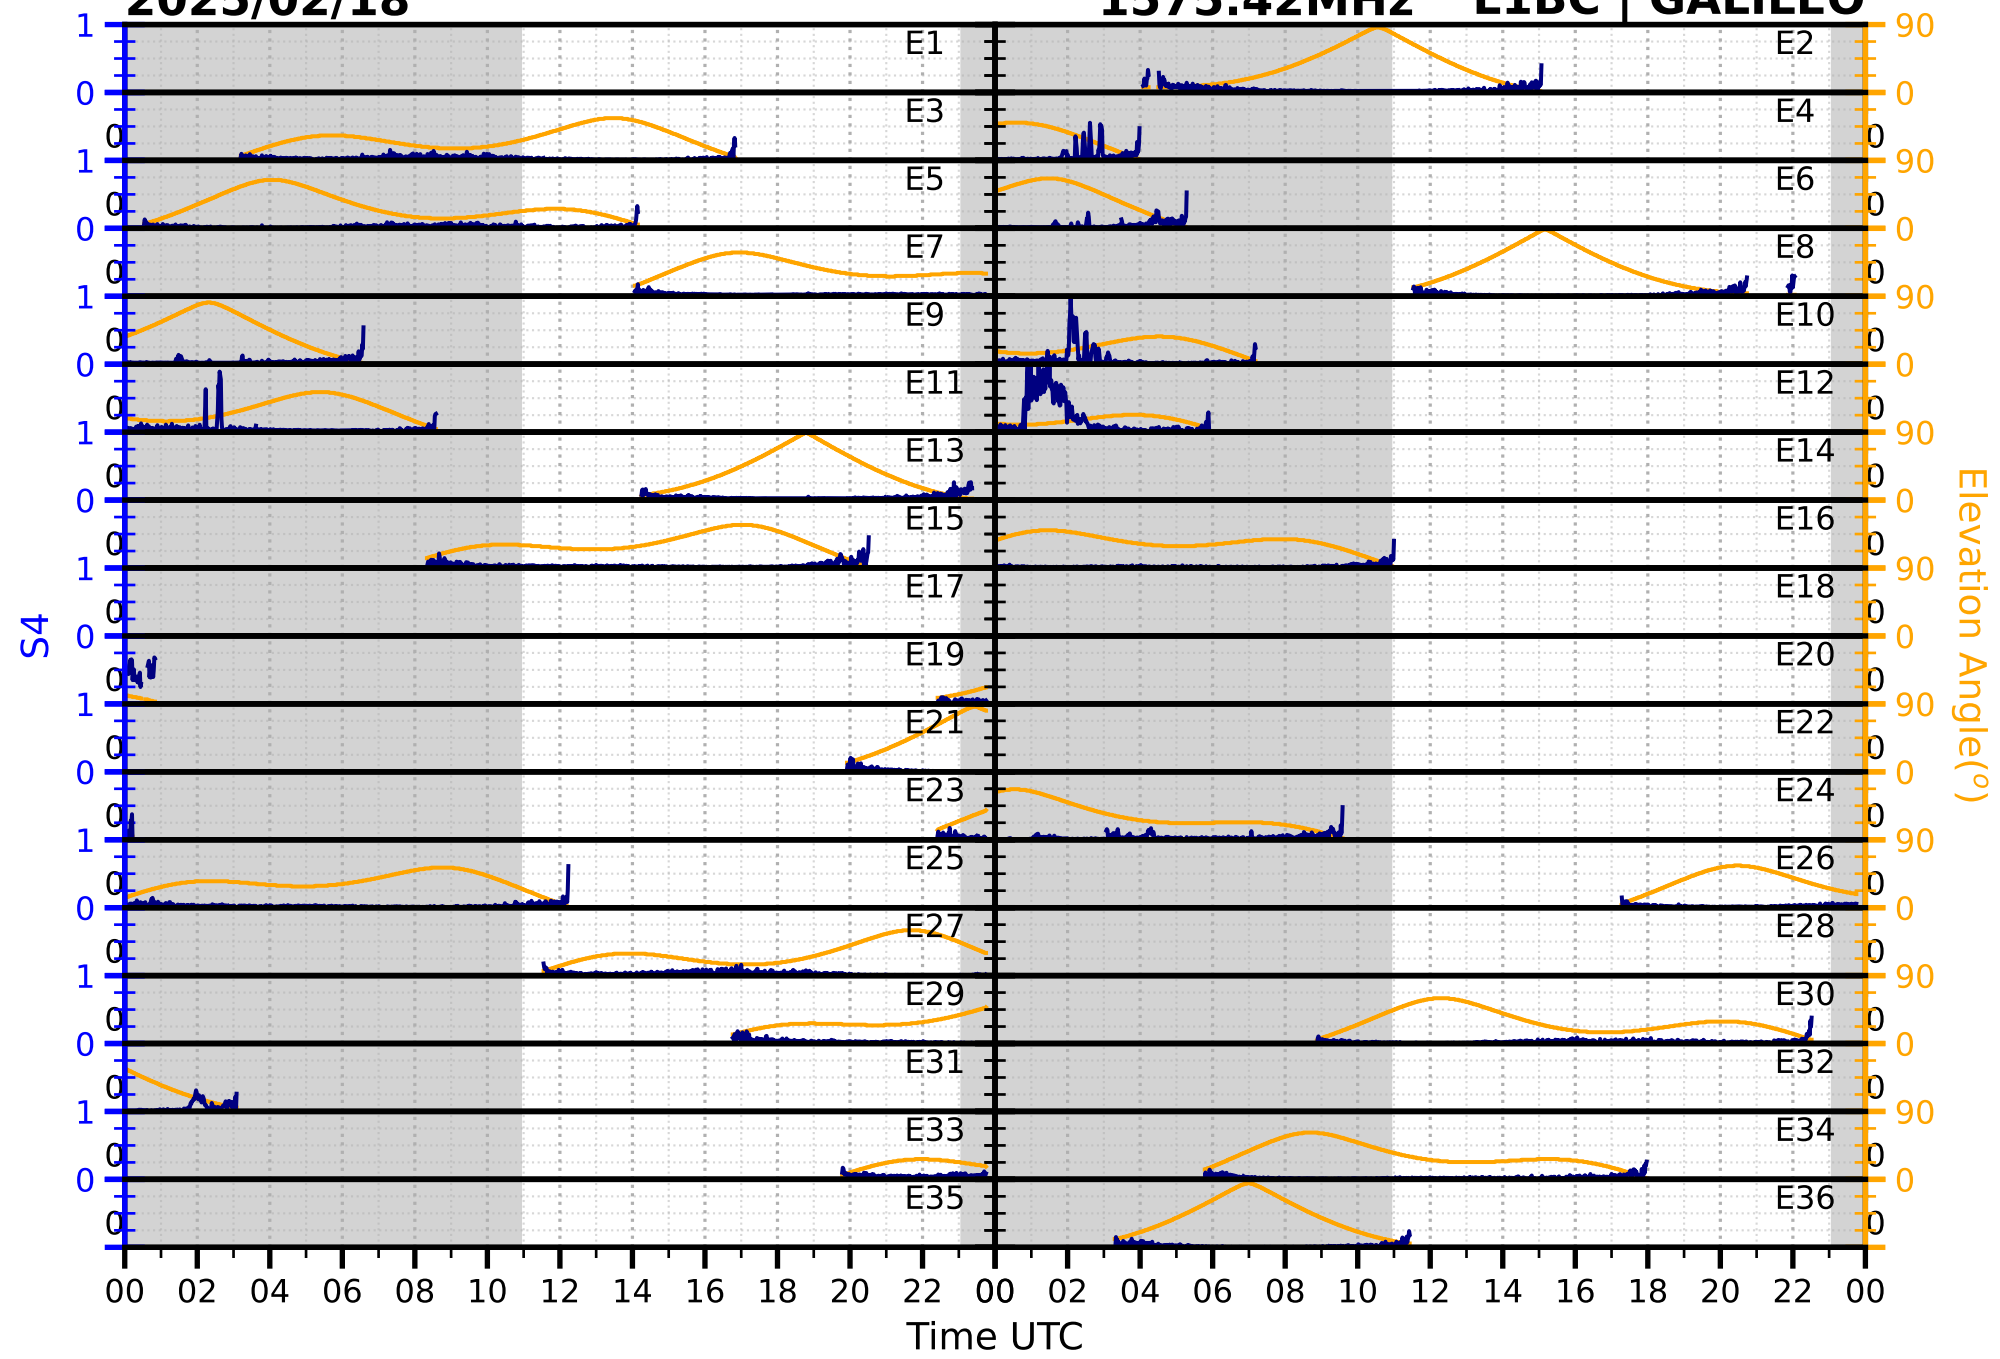

2025/02/18

S4

1575.42MHz

L1CA | GPS

2025/02/18

S4 1575.42MHz L1BC | GALILEO

2025/02/18

S4

1602MHz

L1CA | GLONASS