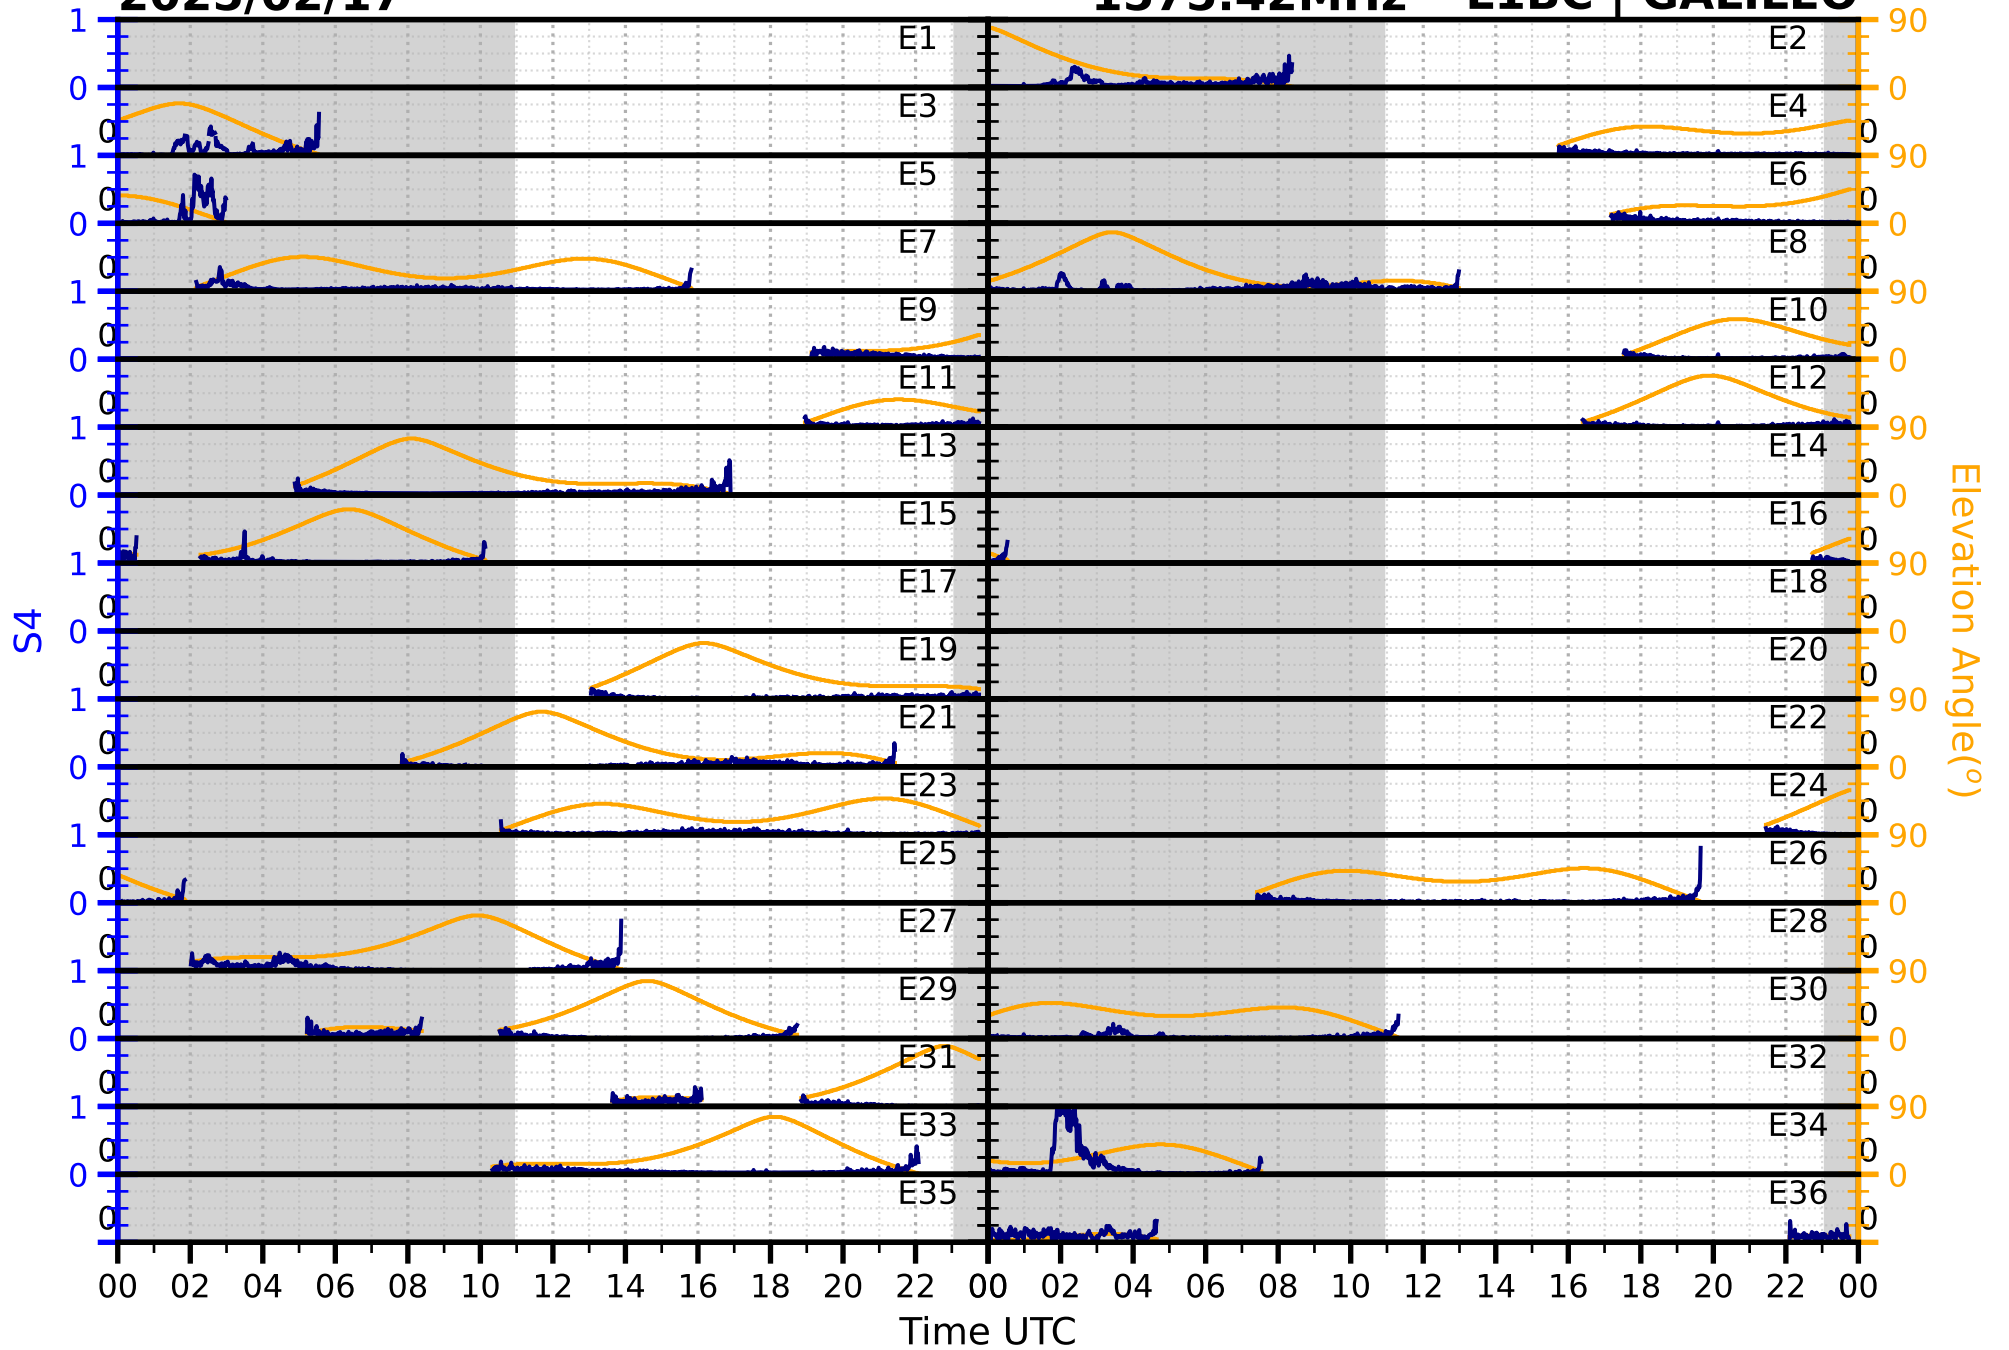

2025/02/17

S4

1575.42MHz

L1CA | GPS

2025/02/17

S4

1575.42MHz

L1BC | GALILEO

2025/02/17

S4

1602MHz

L1CA | GLONASS