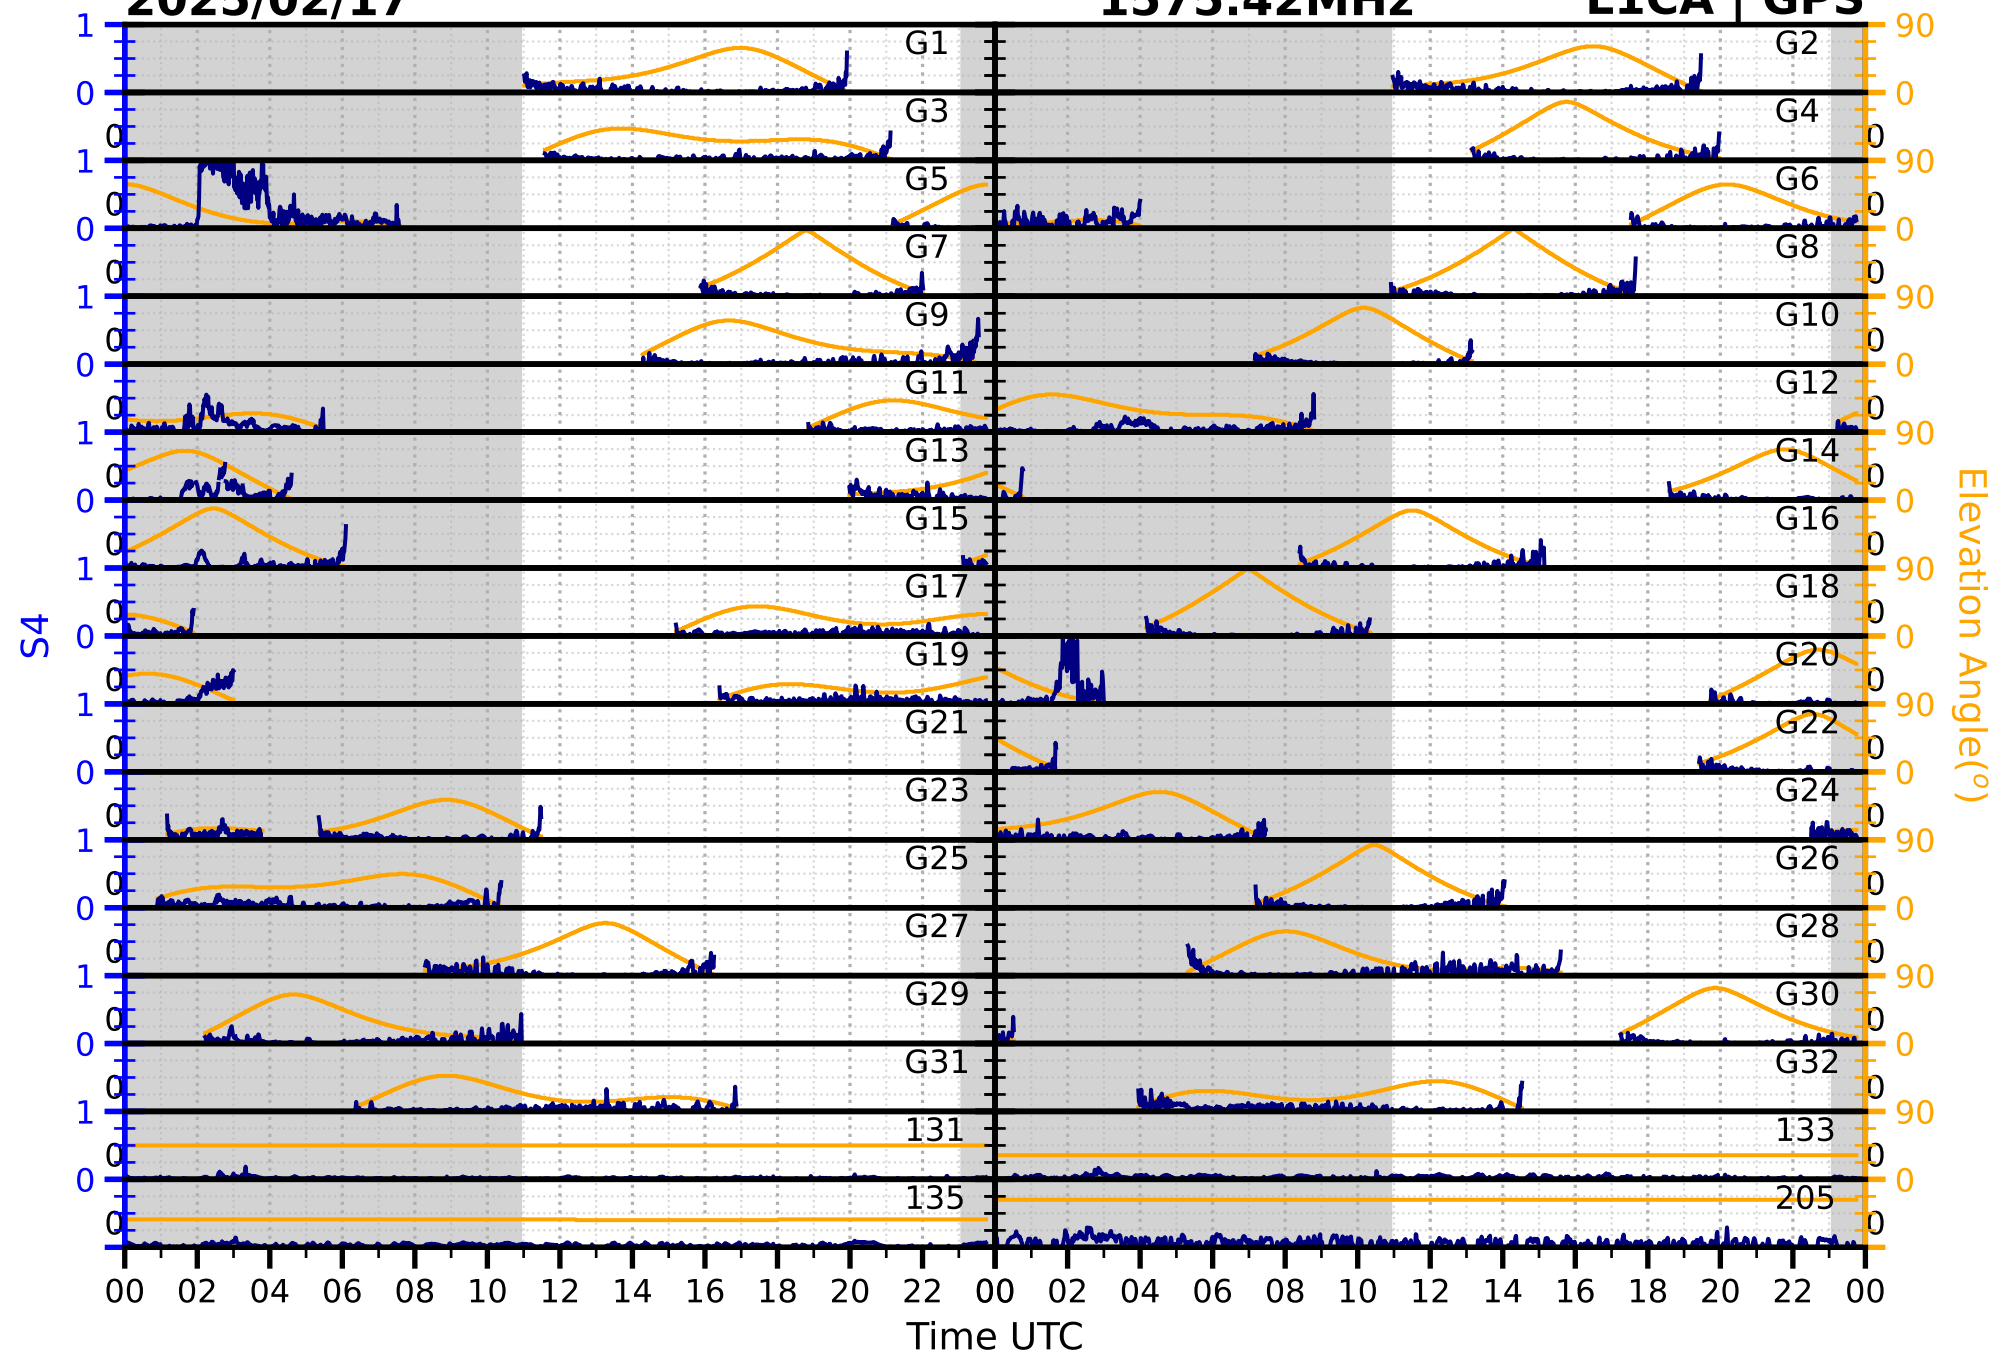

2025/02/17

S4

1575.42MHz

L1CA | GPS

2025/02/17

S4

1575.42MHz

L1BC | GALILEO

2025/02/17

S4

1602MHz

L1CA | GLONASS