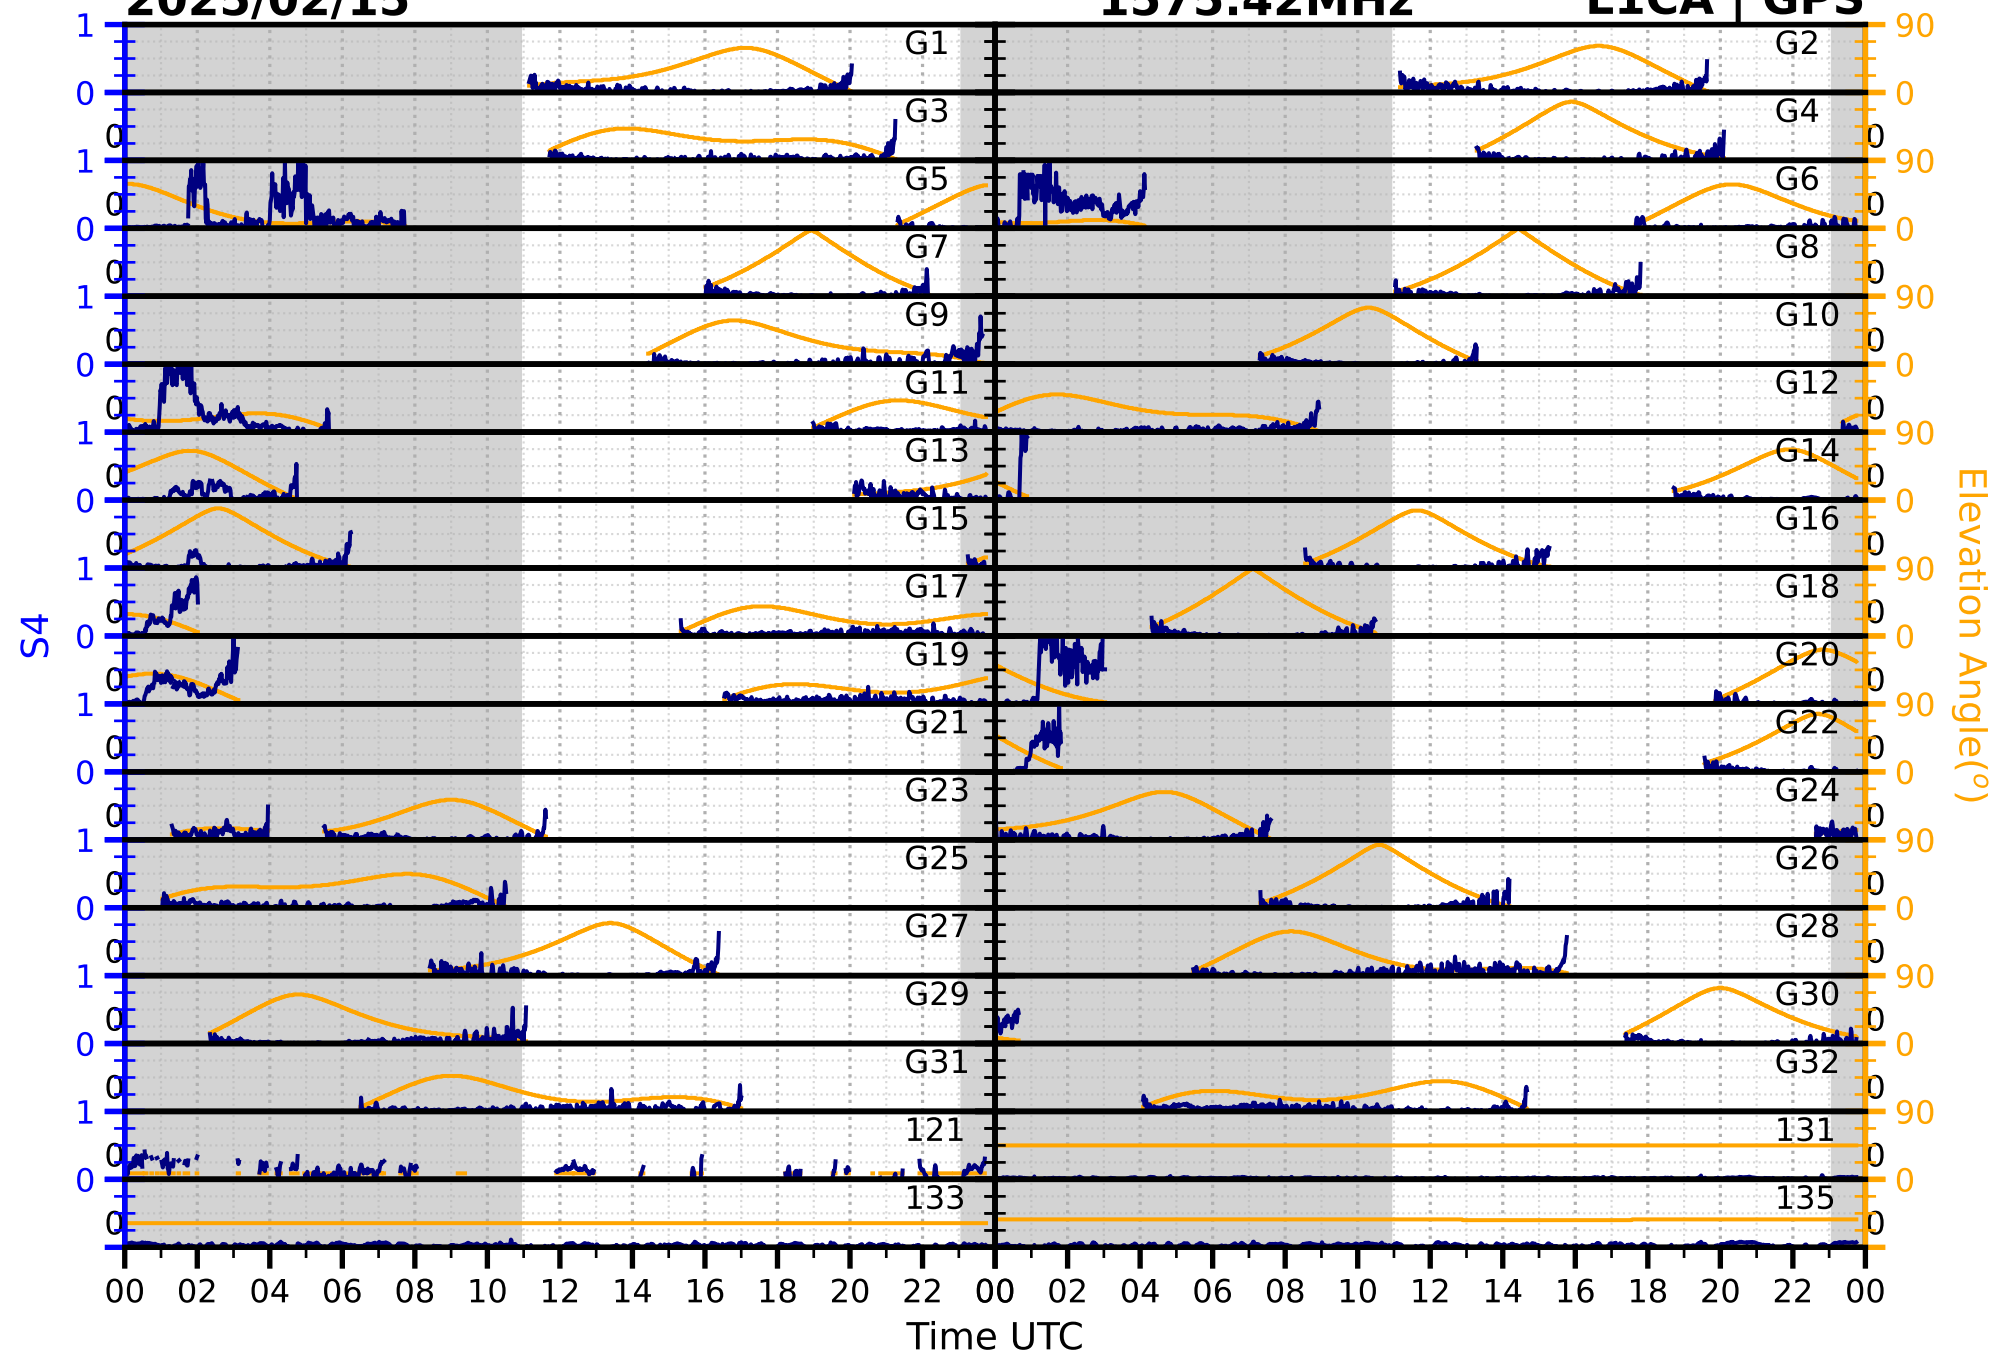

2025/02/15

S4

1575.42MHz

L1CA | GPS

2025/02/15

S4

1575.42MHz

L1BC | GALILEO

2025/02/15

S4

1602MHz

L1CA | GLONASS