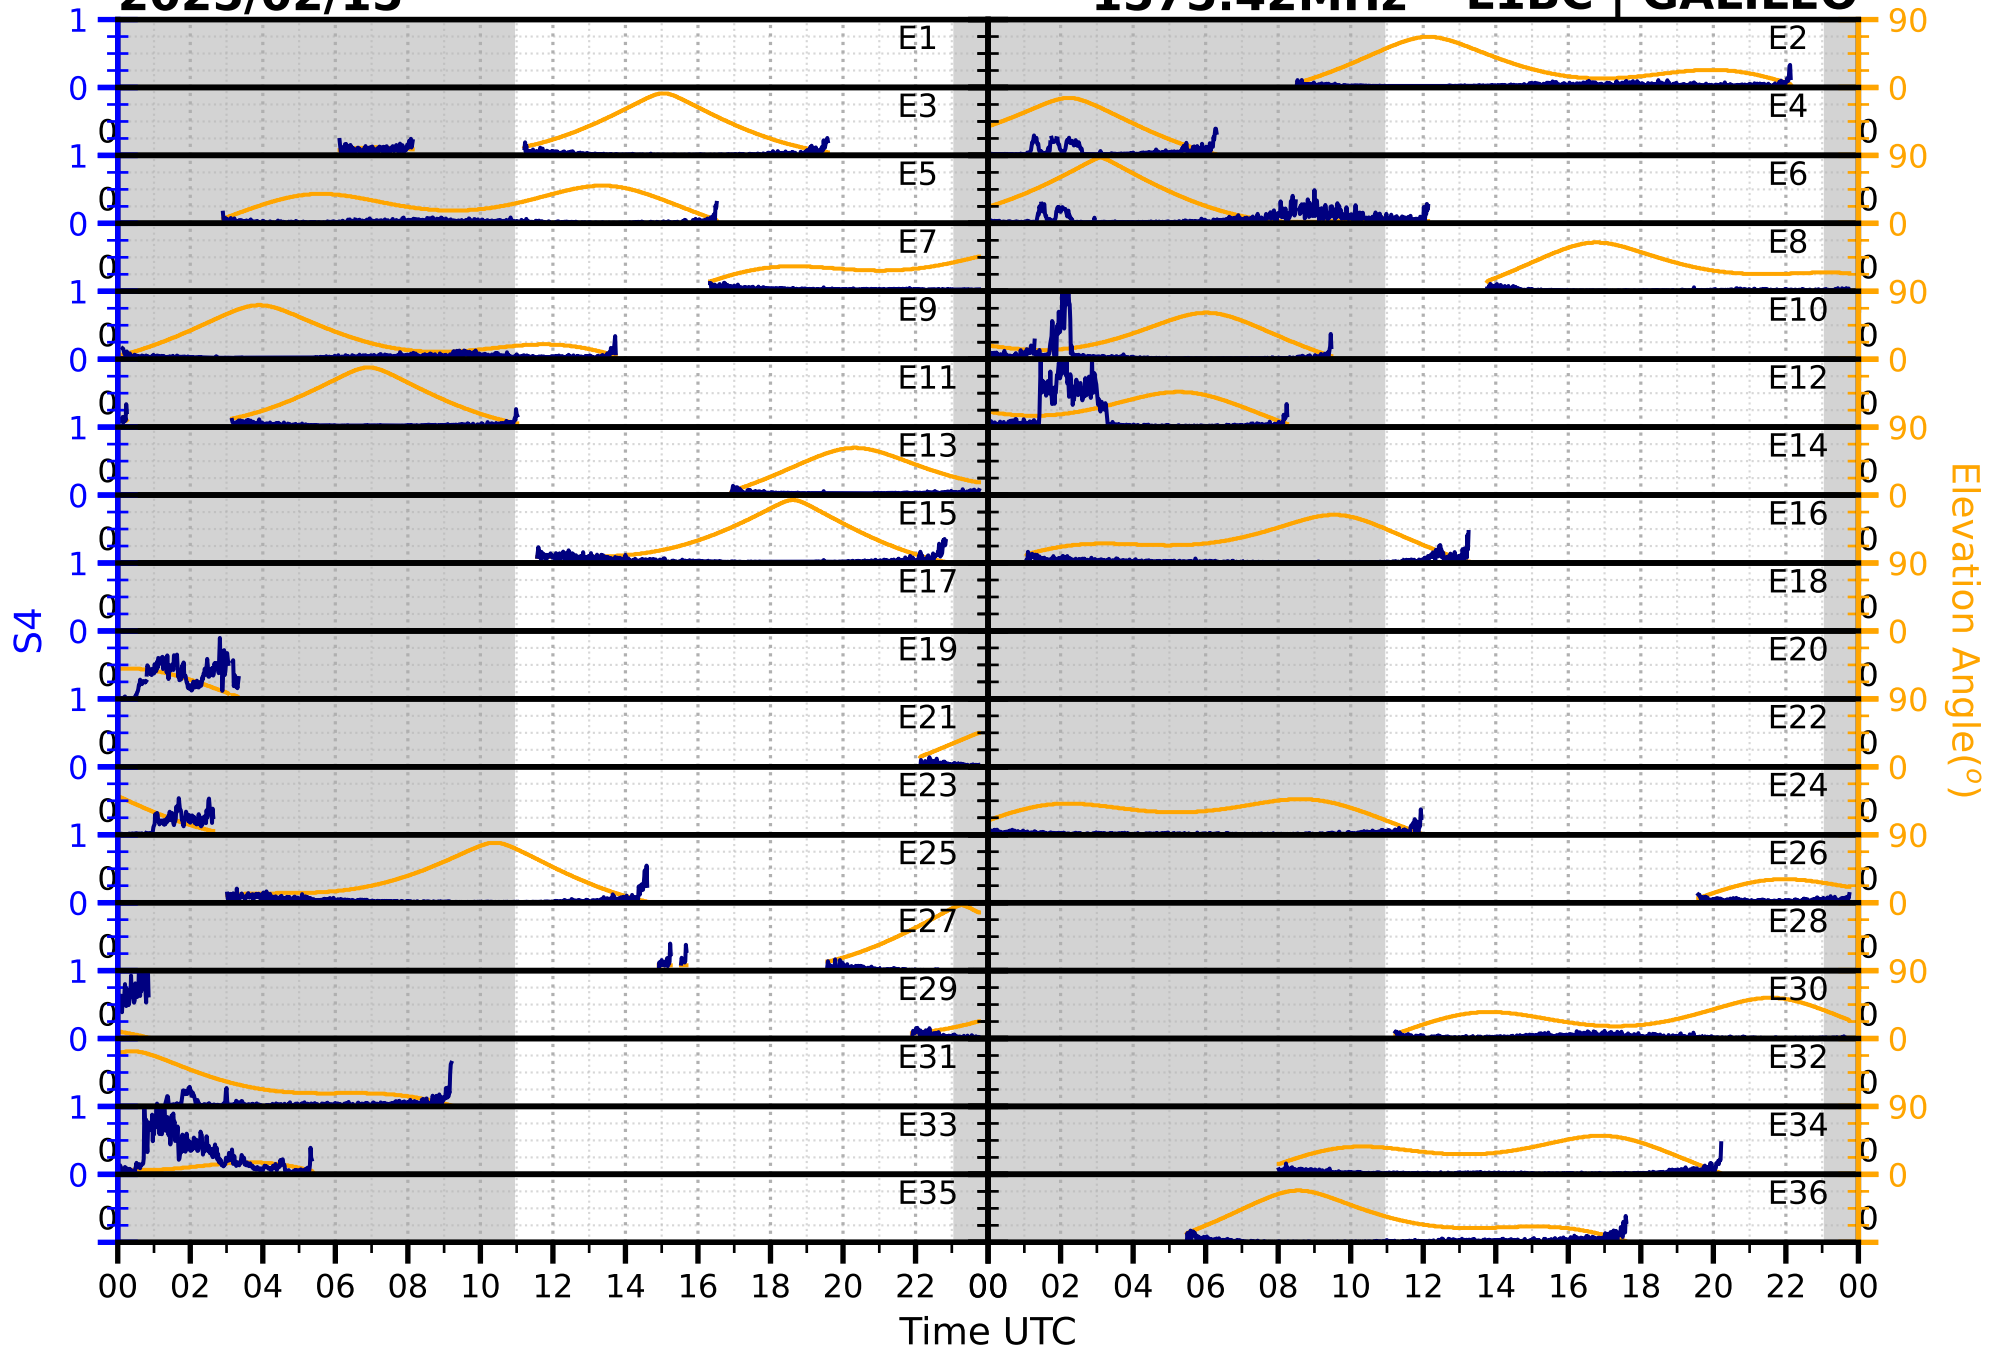

2025/02/15

S4

1575.42MHz

L1CA | GPS

2025/02/15

S4

1575.42MHz

L1BC | GALILEO

2025/02/15

S4

1602MHz

L1CA | GLONASS