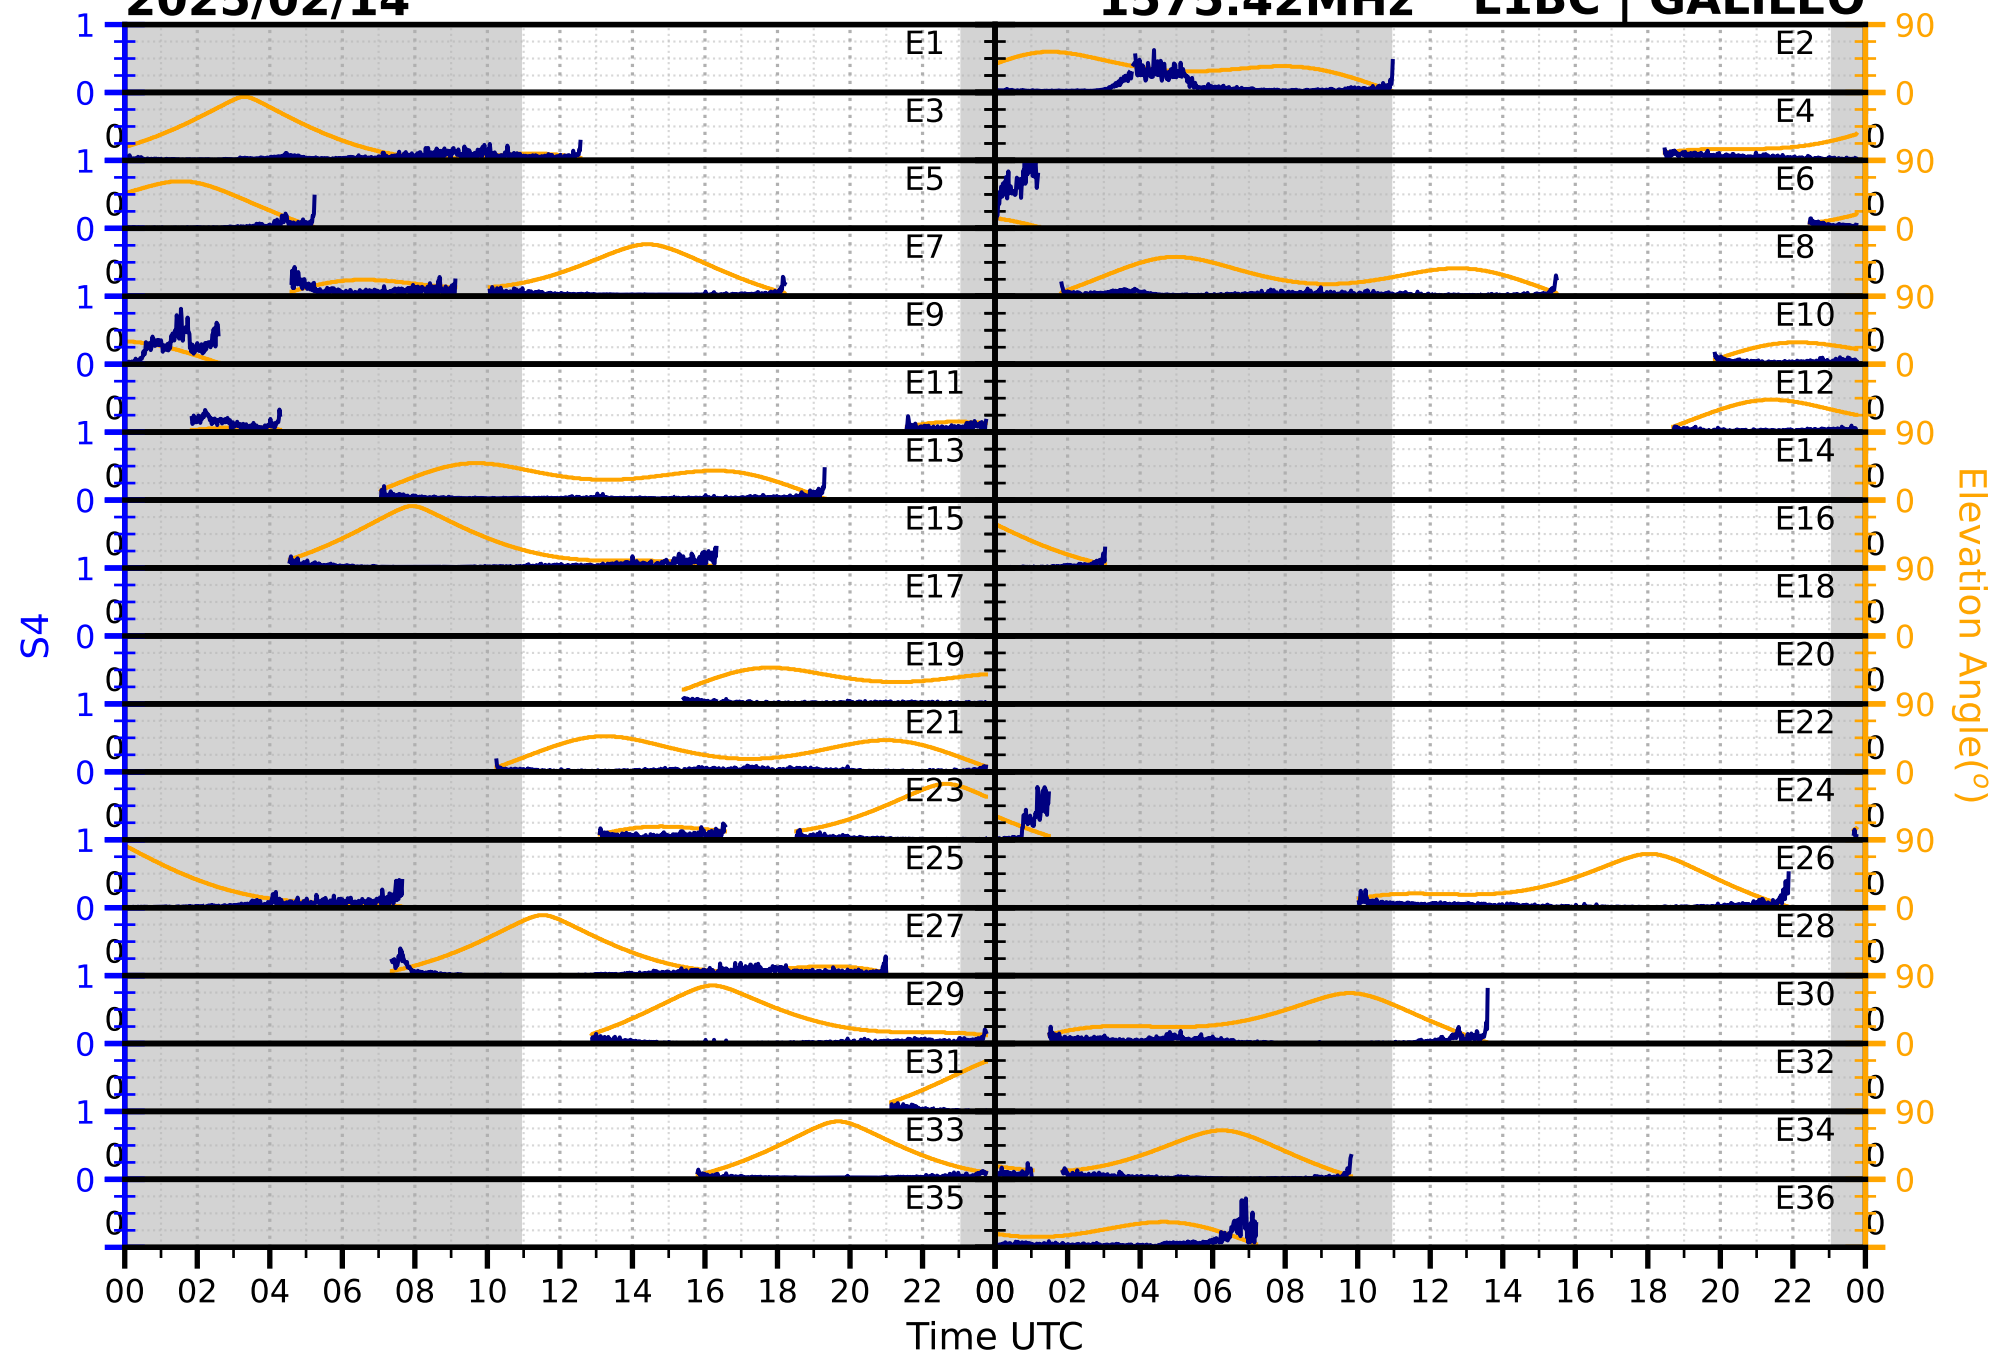

2025/02/14

S4

1575.42MHz

L1CA | GPS

2025/02/14

S4 1575.42MHz L1BC | GALILEO

2025/02/14

S4

1602MHz

L1CA | GLONASS