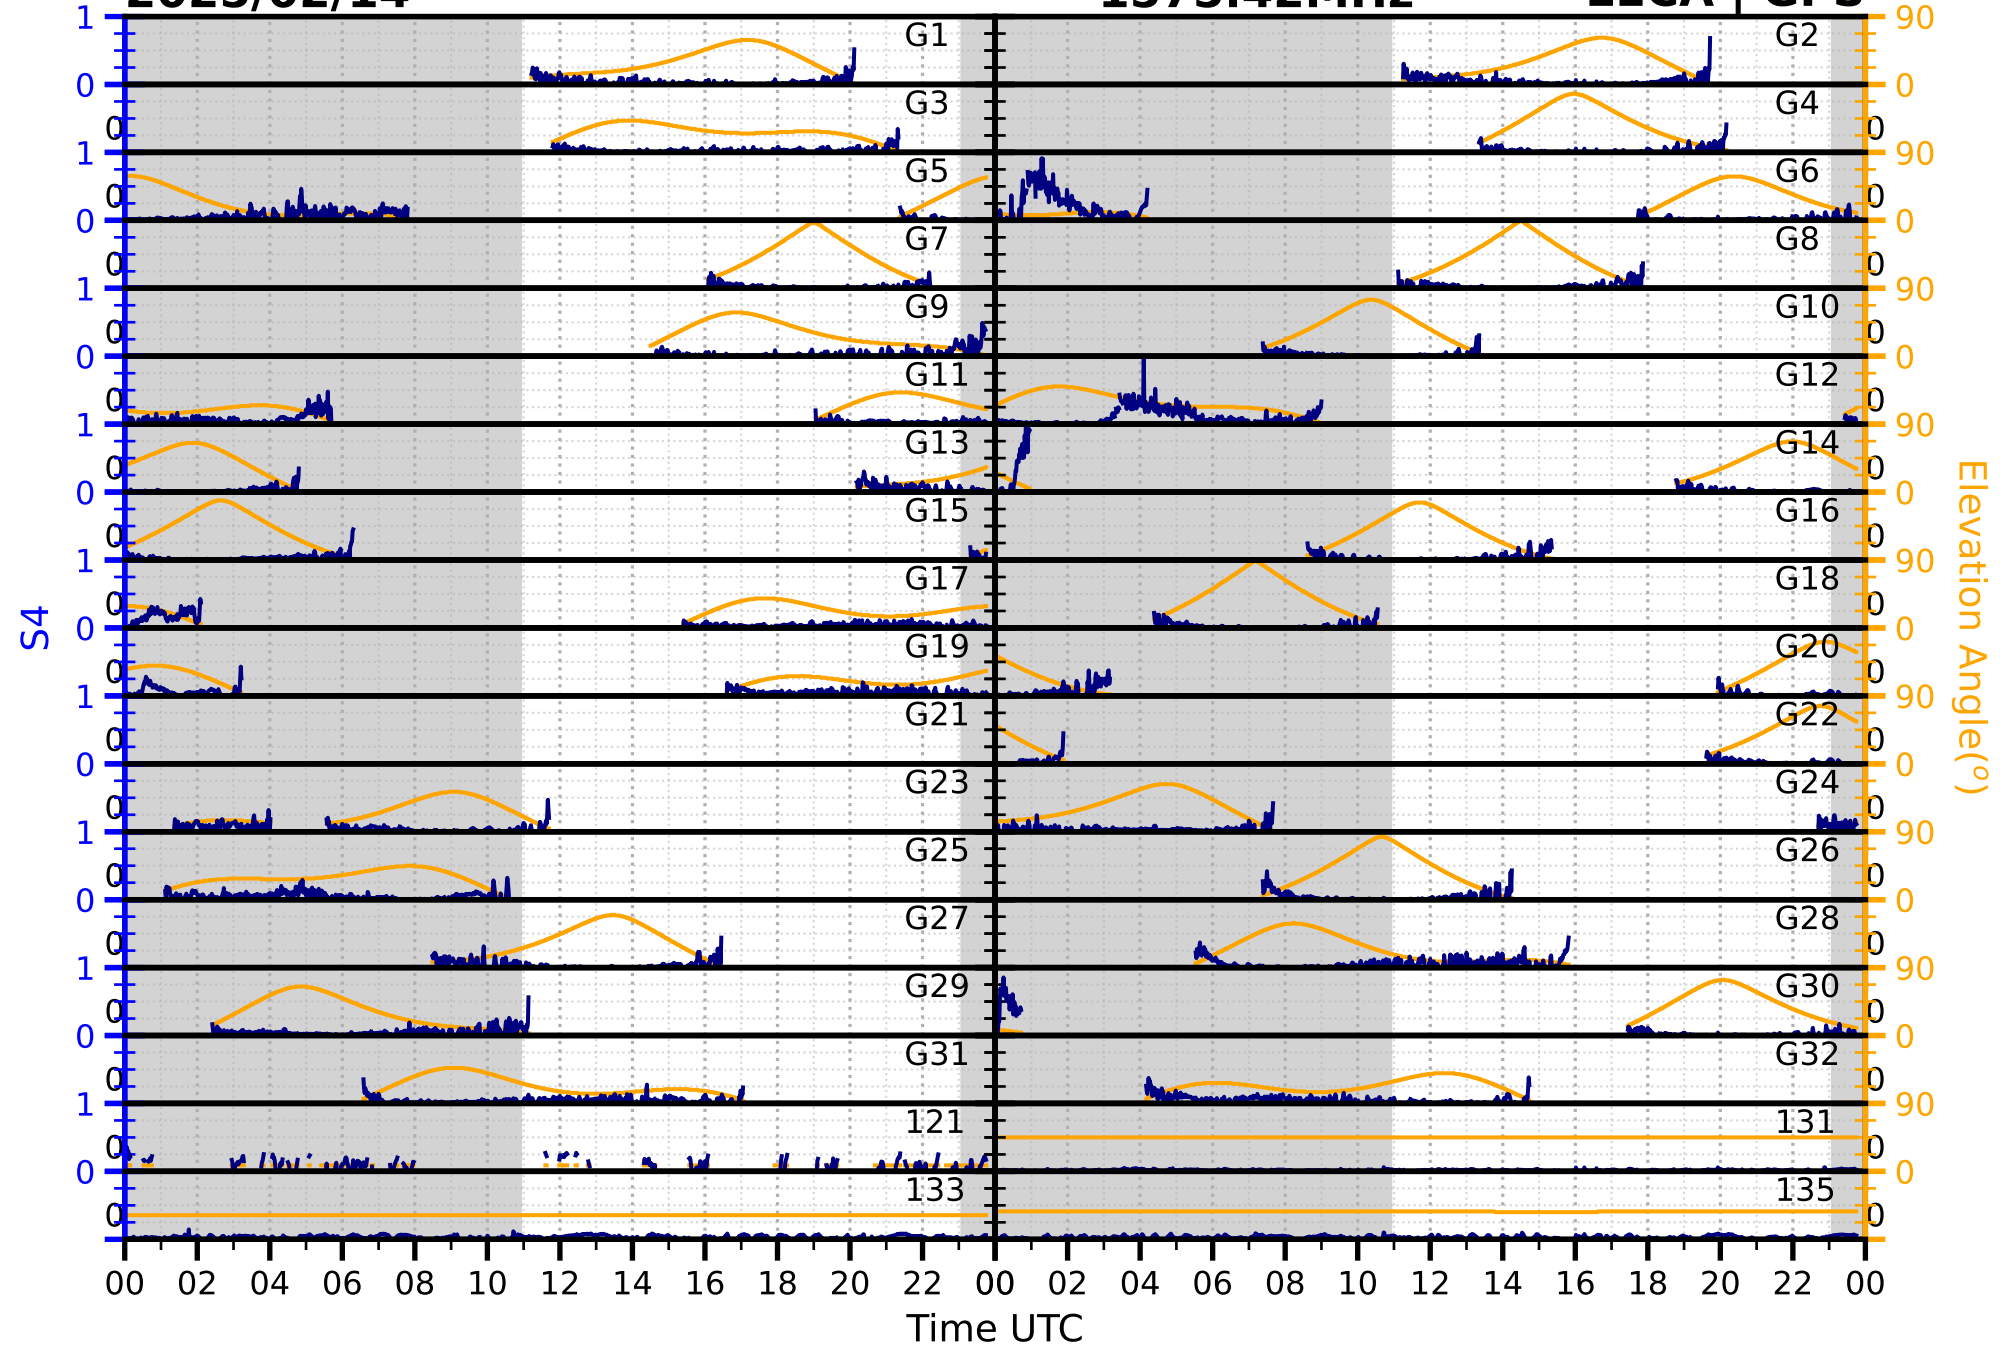

2025/02/14

S4

1575.42MHz

L1CA | GPS

2025/02/14

S4 1575.42MHz L1BC | GALILEO

2025/02/14

S4

1602MHz

L1CA | GLONASS