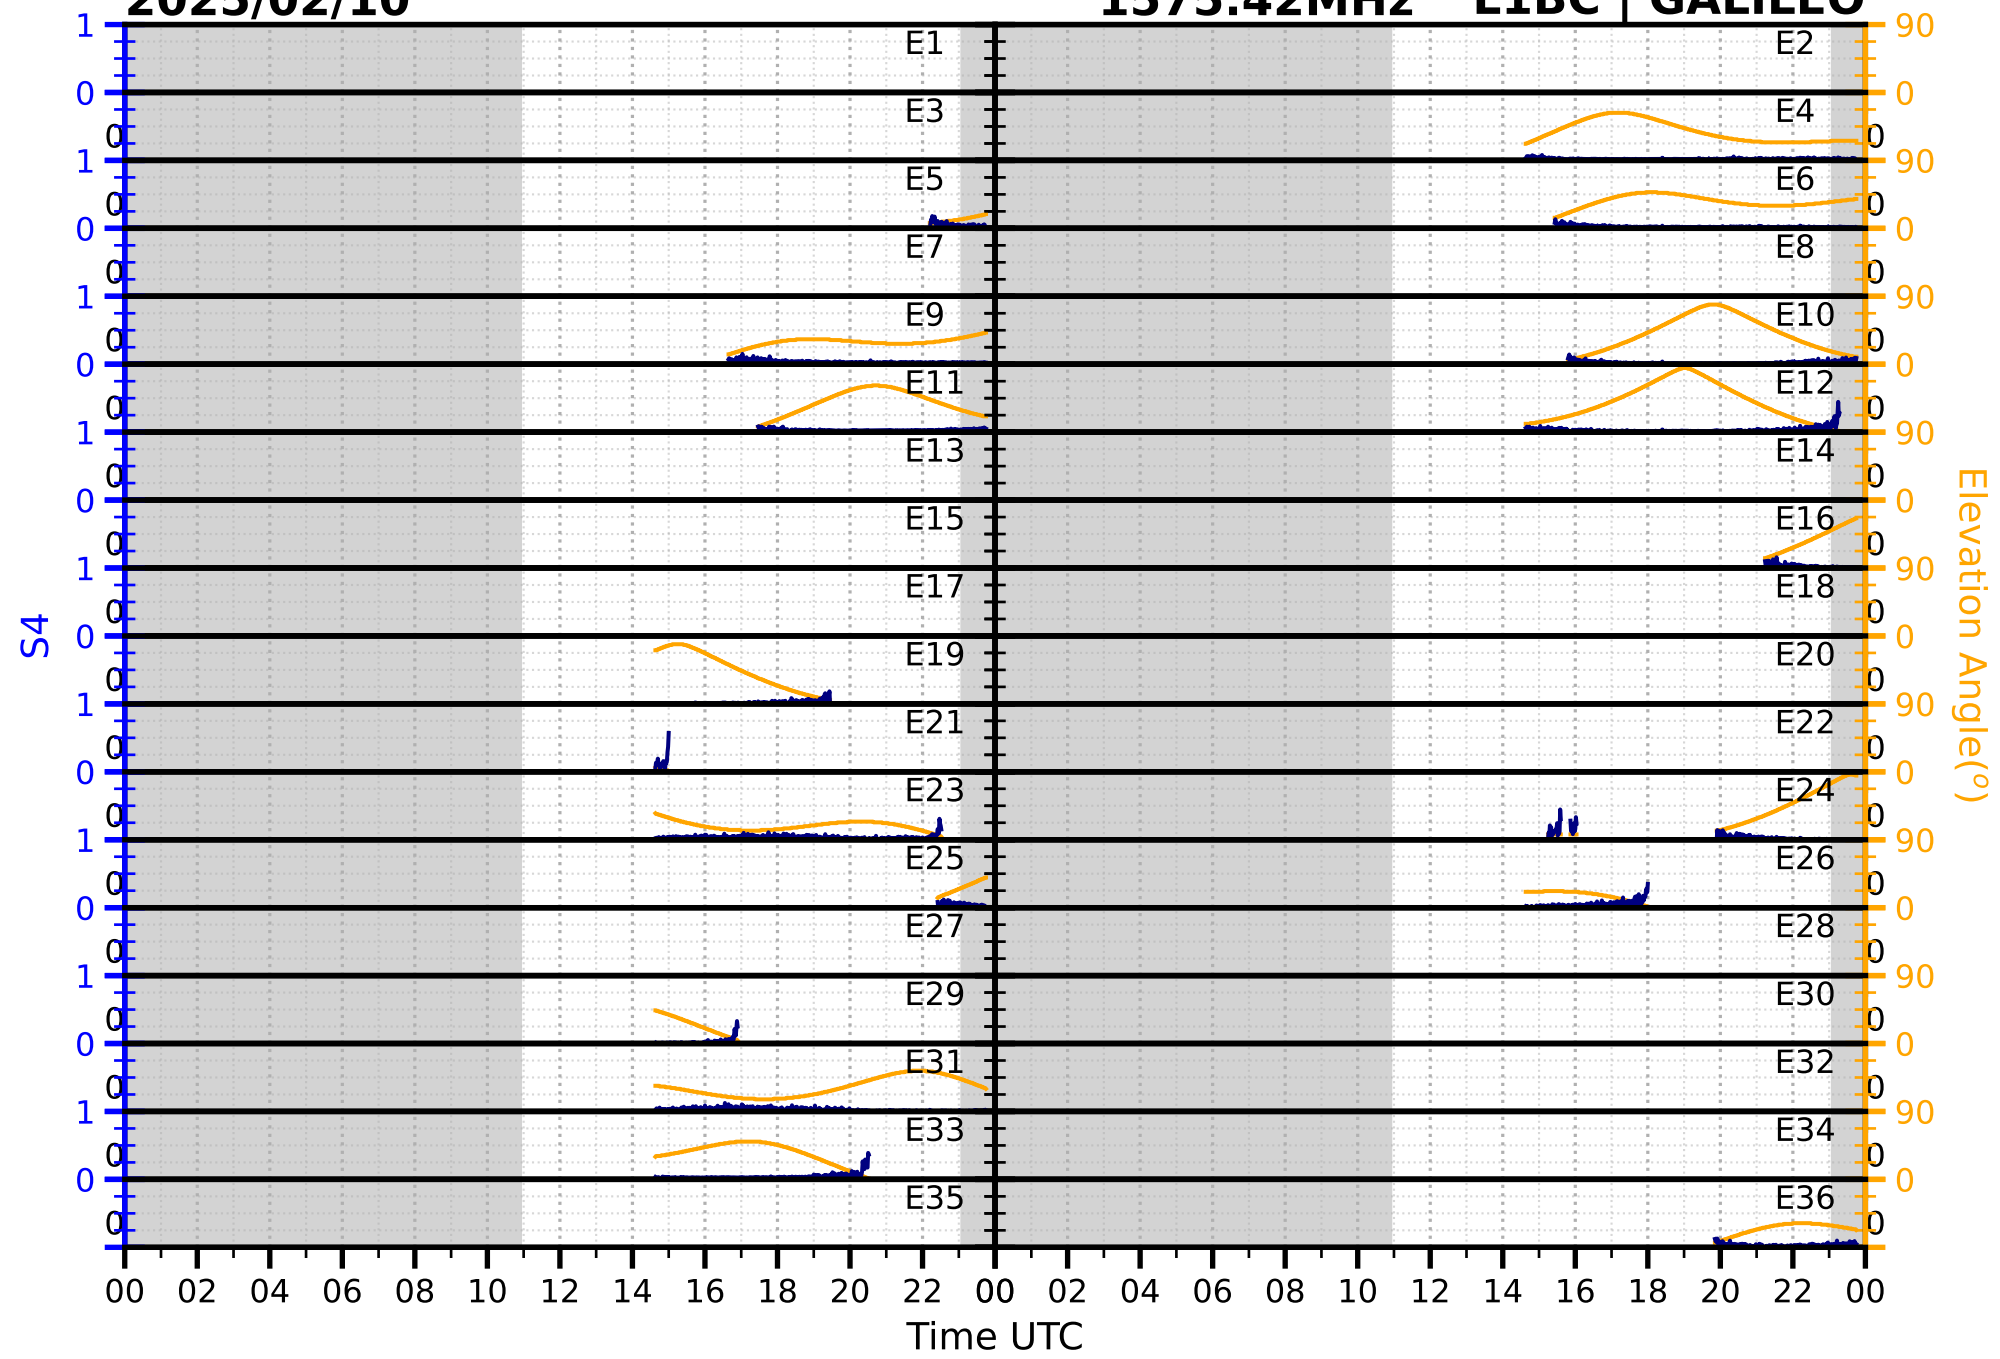

2025/02/10

S4

1575.42MHz

L1CA | GPS

2025/02/10

S4

1575.42MHz

L1BC | GALILEO

2025/02/10

S4

1602MHz

L1CA | GLONASS