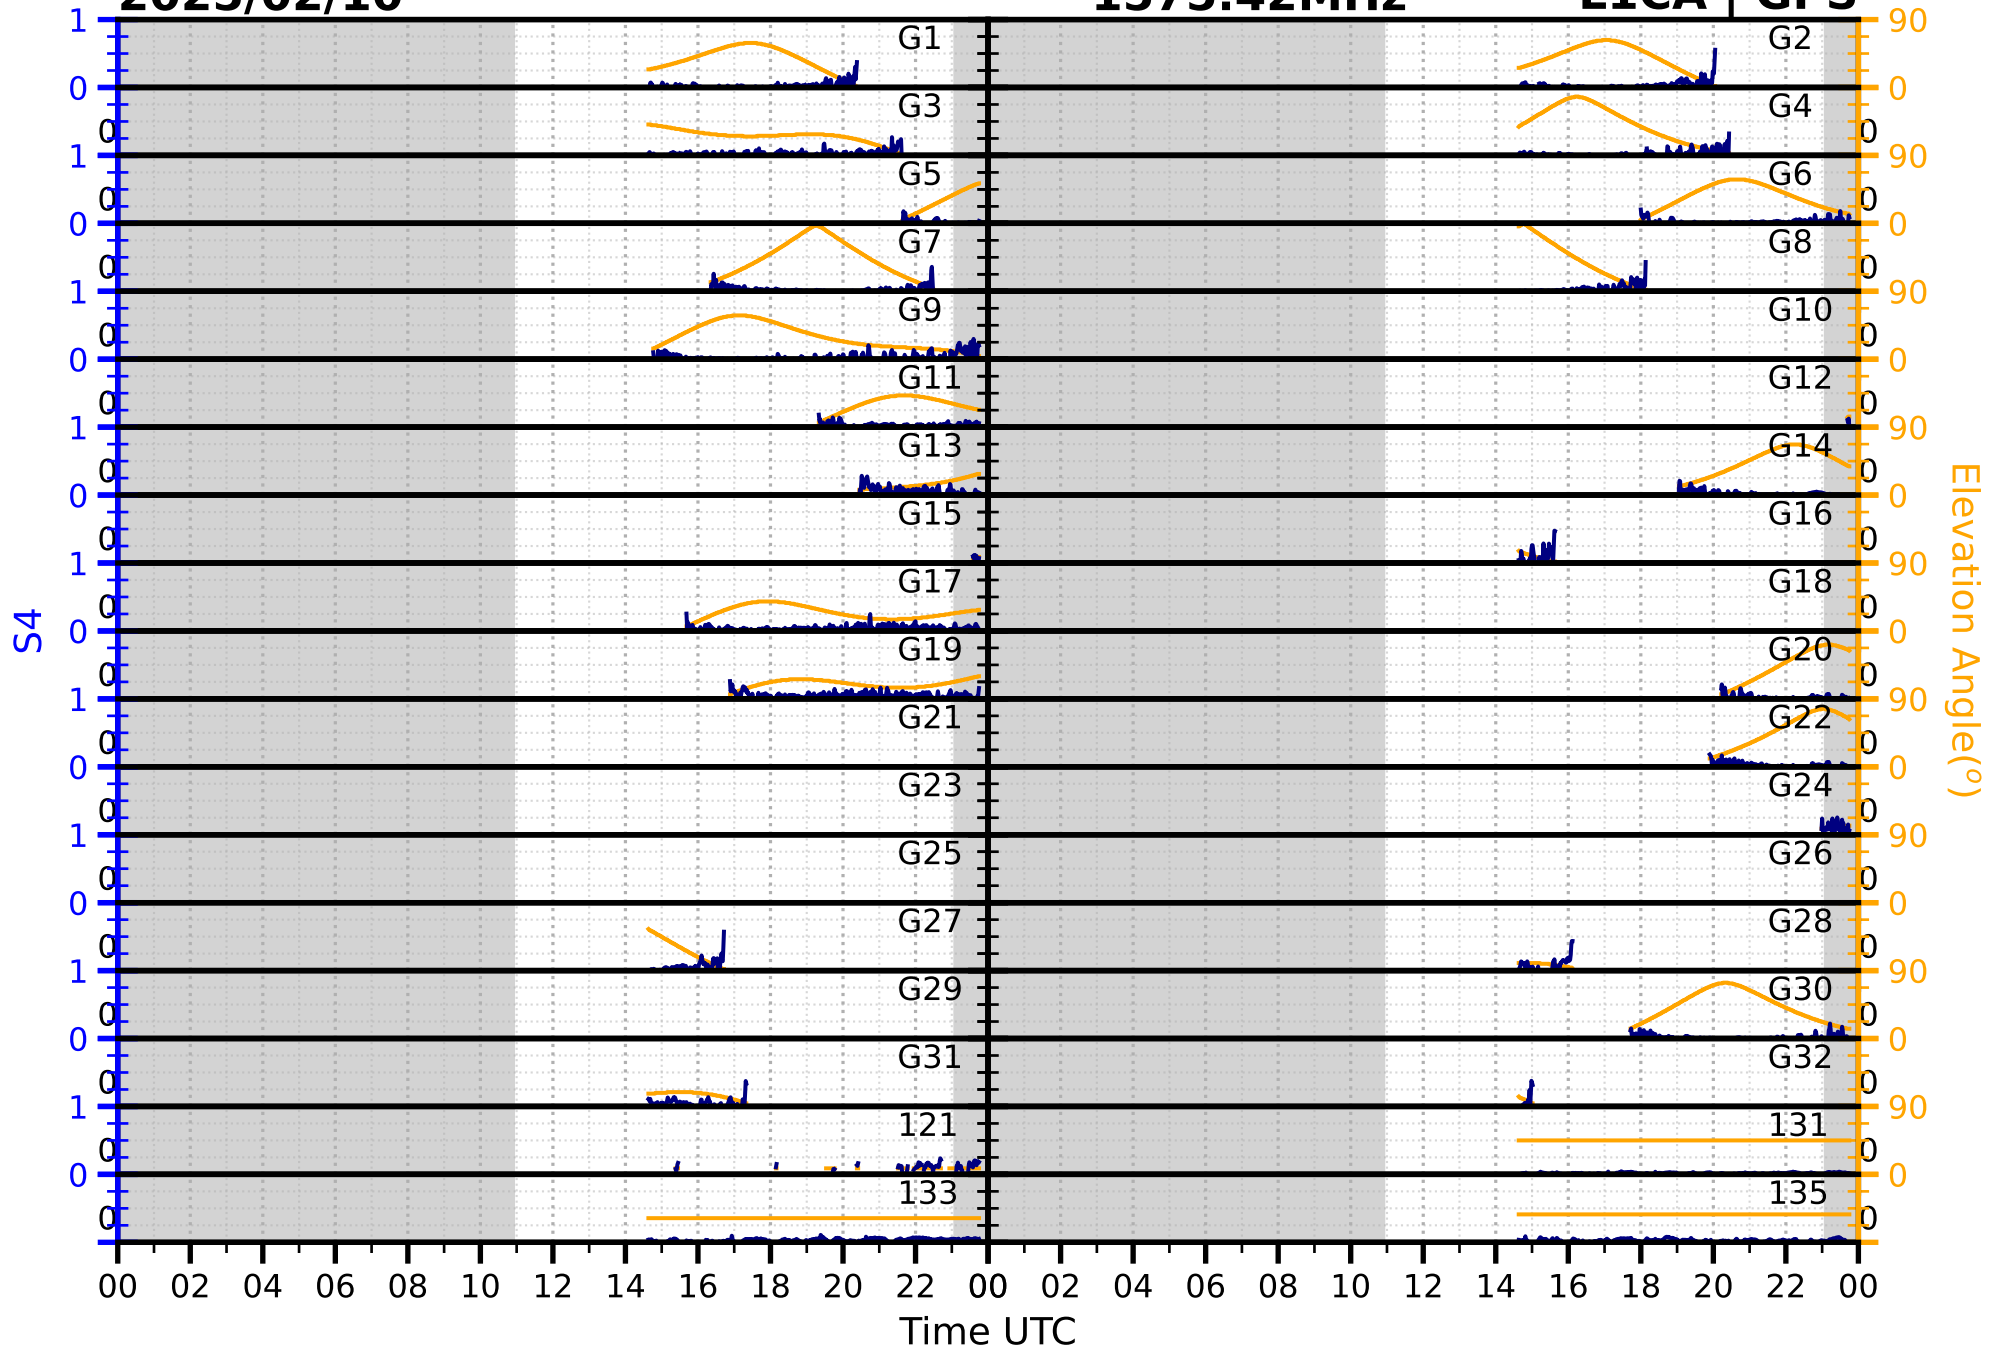

2025/02/10

S4

1575.42MHz

L1CA | GPS

2025/02/10

S4

1575.42MHz

L1BC | GALILEO

2025/02/10

S4

1602MHz

L1CA | GLONASS