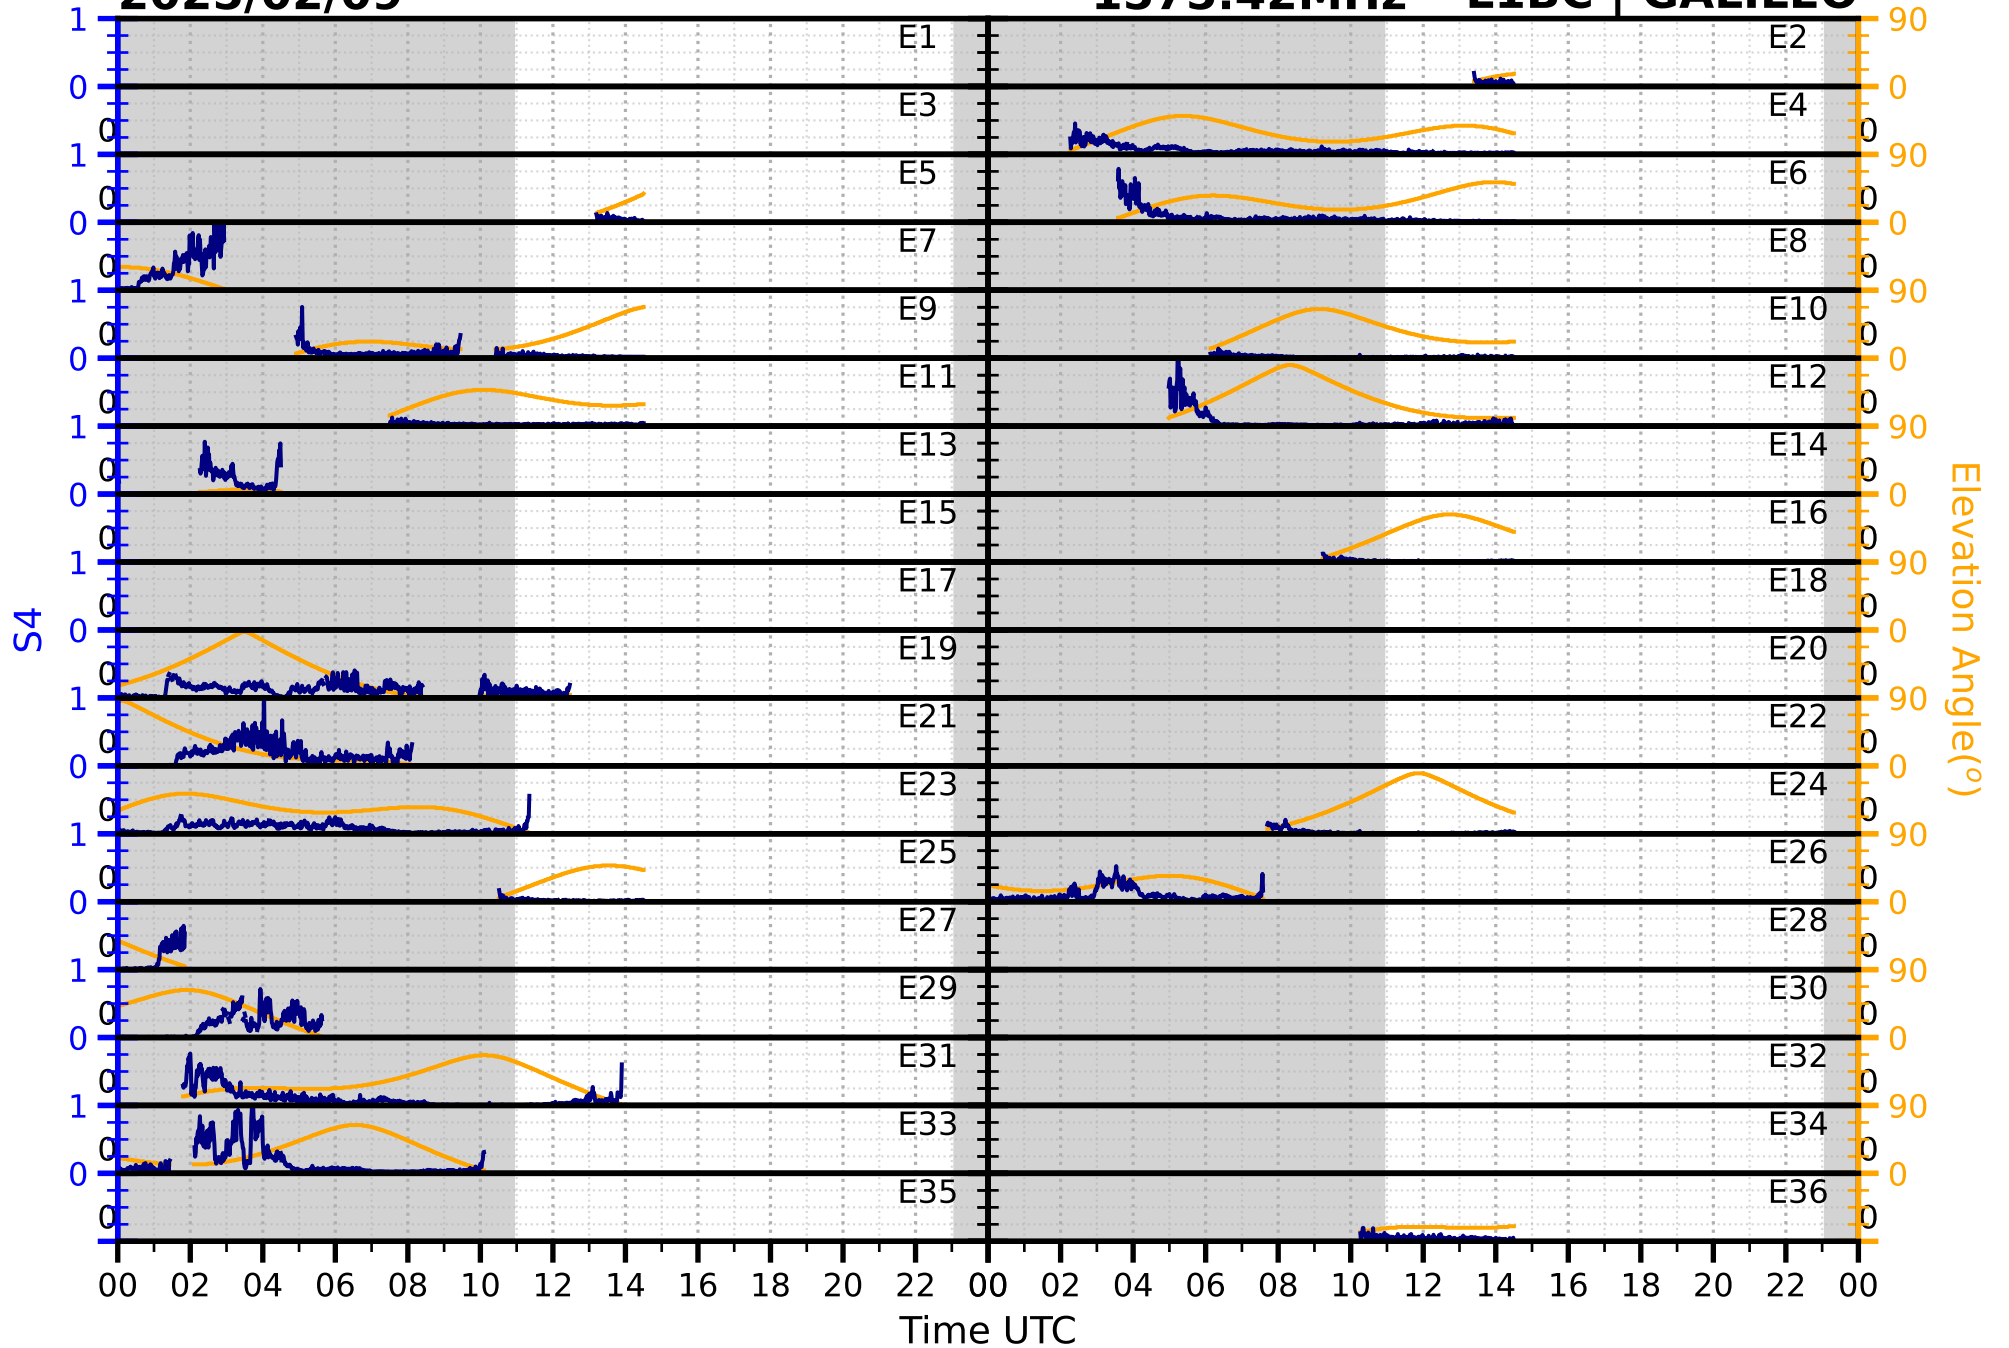

2025/02/09

S4

1575.42MHz

L1CA | GPS

2025/02/09

S4

1575.42MHz

L1BC | GALILEO

2025/02/09

S4

1602MHz

L1CA | GLONASS