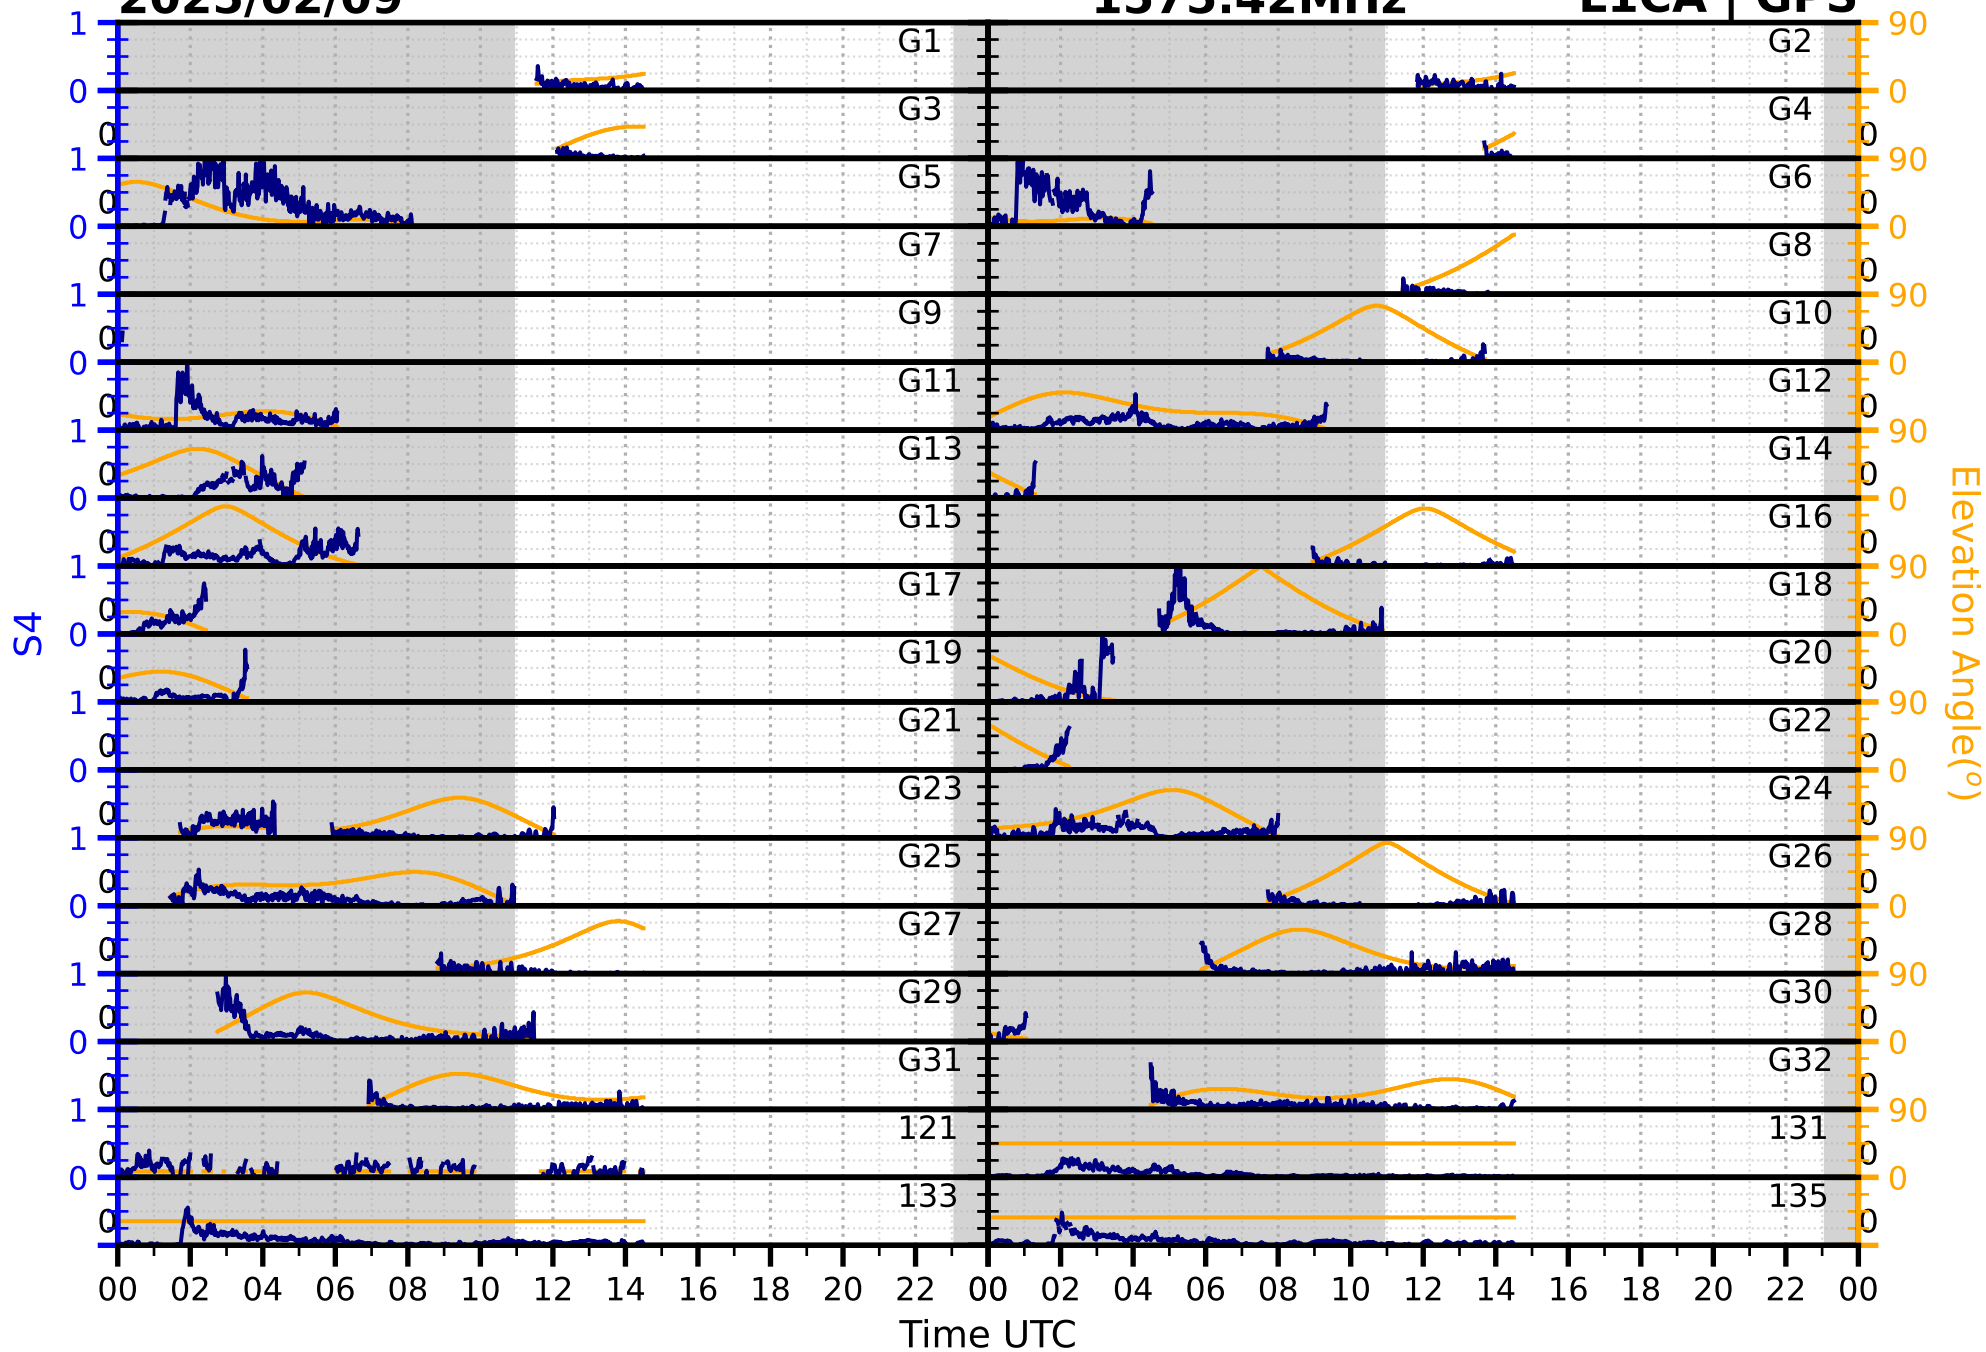

2025/02/09

S4

1575.42MHz

L1CA | GPS

2025/02/09

S4

1575.42MHz

L1BC | GALILEO

2025/02/09

S4

1602MHz

L1CA | GLONASS