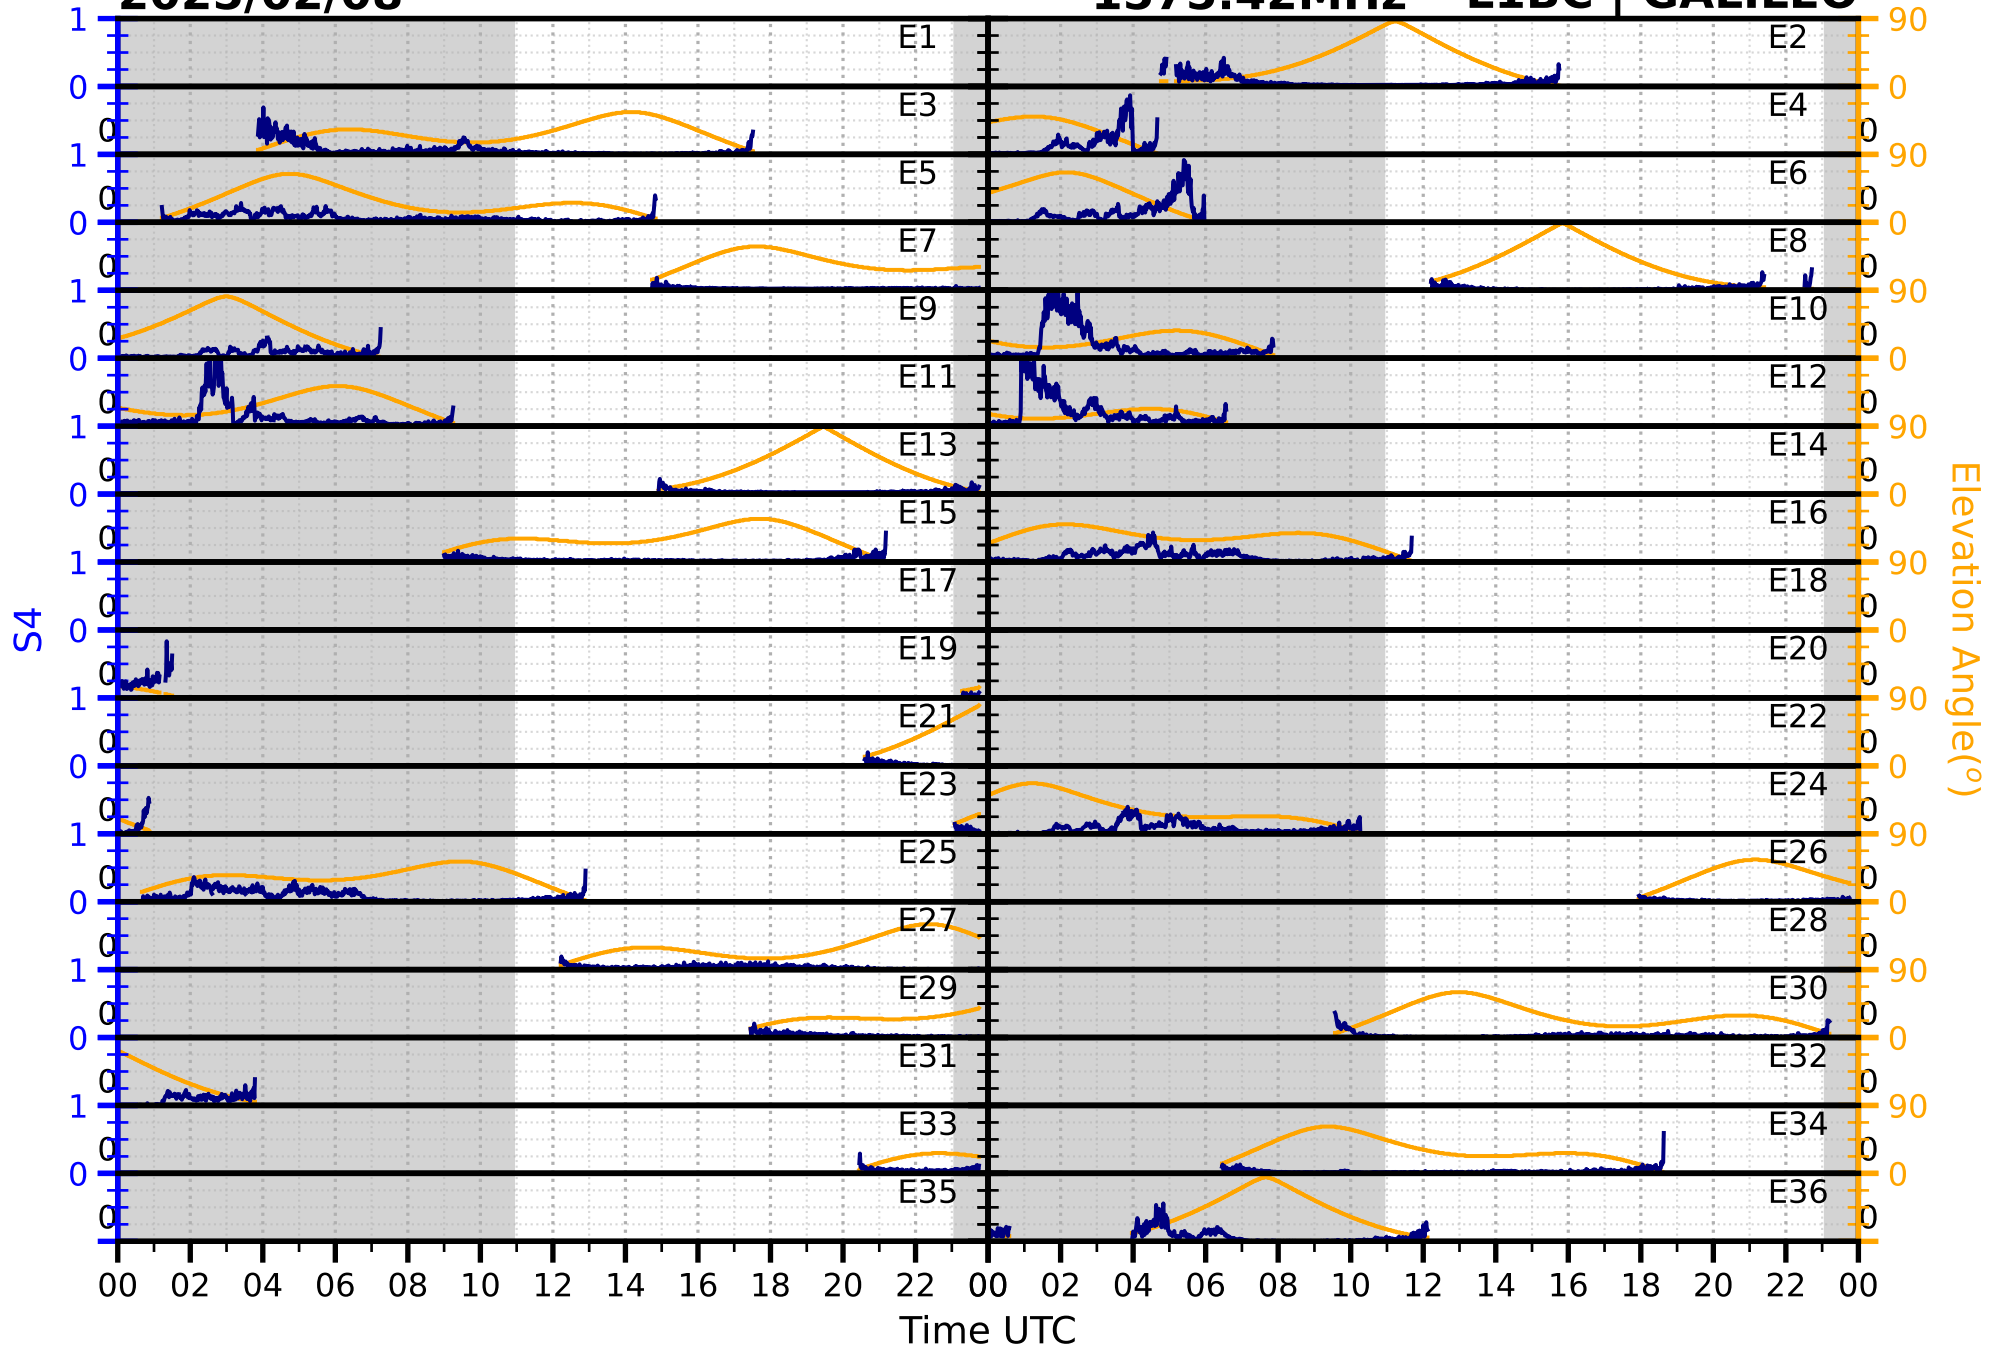

2025/02/08

S4

1575.42MHz

L1CA | GPS

2025/02/08

S4

1575.42MHz

L1BC | GALILEO

2025/02/08

S4

1602MHz

L1CA | GLONASS