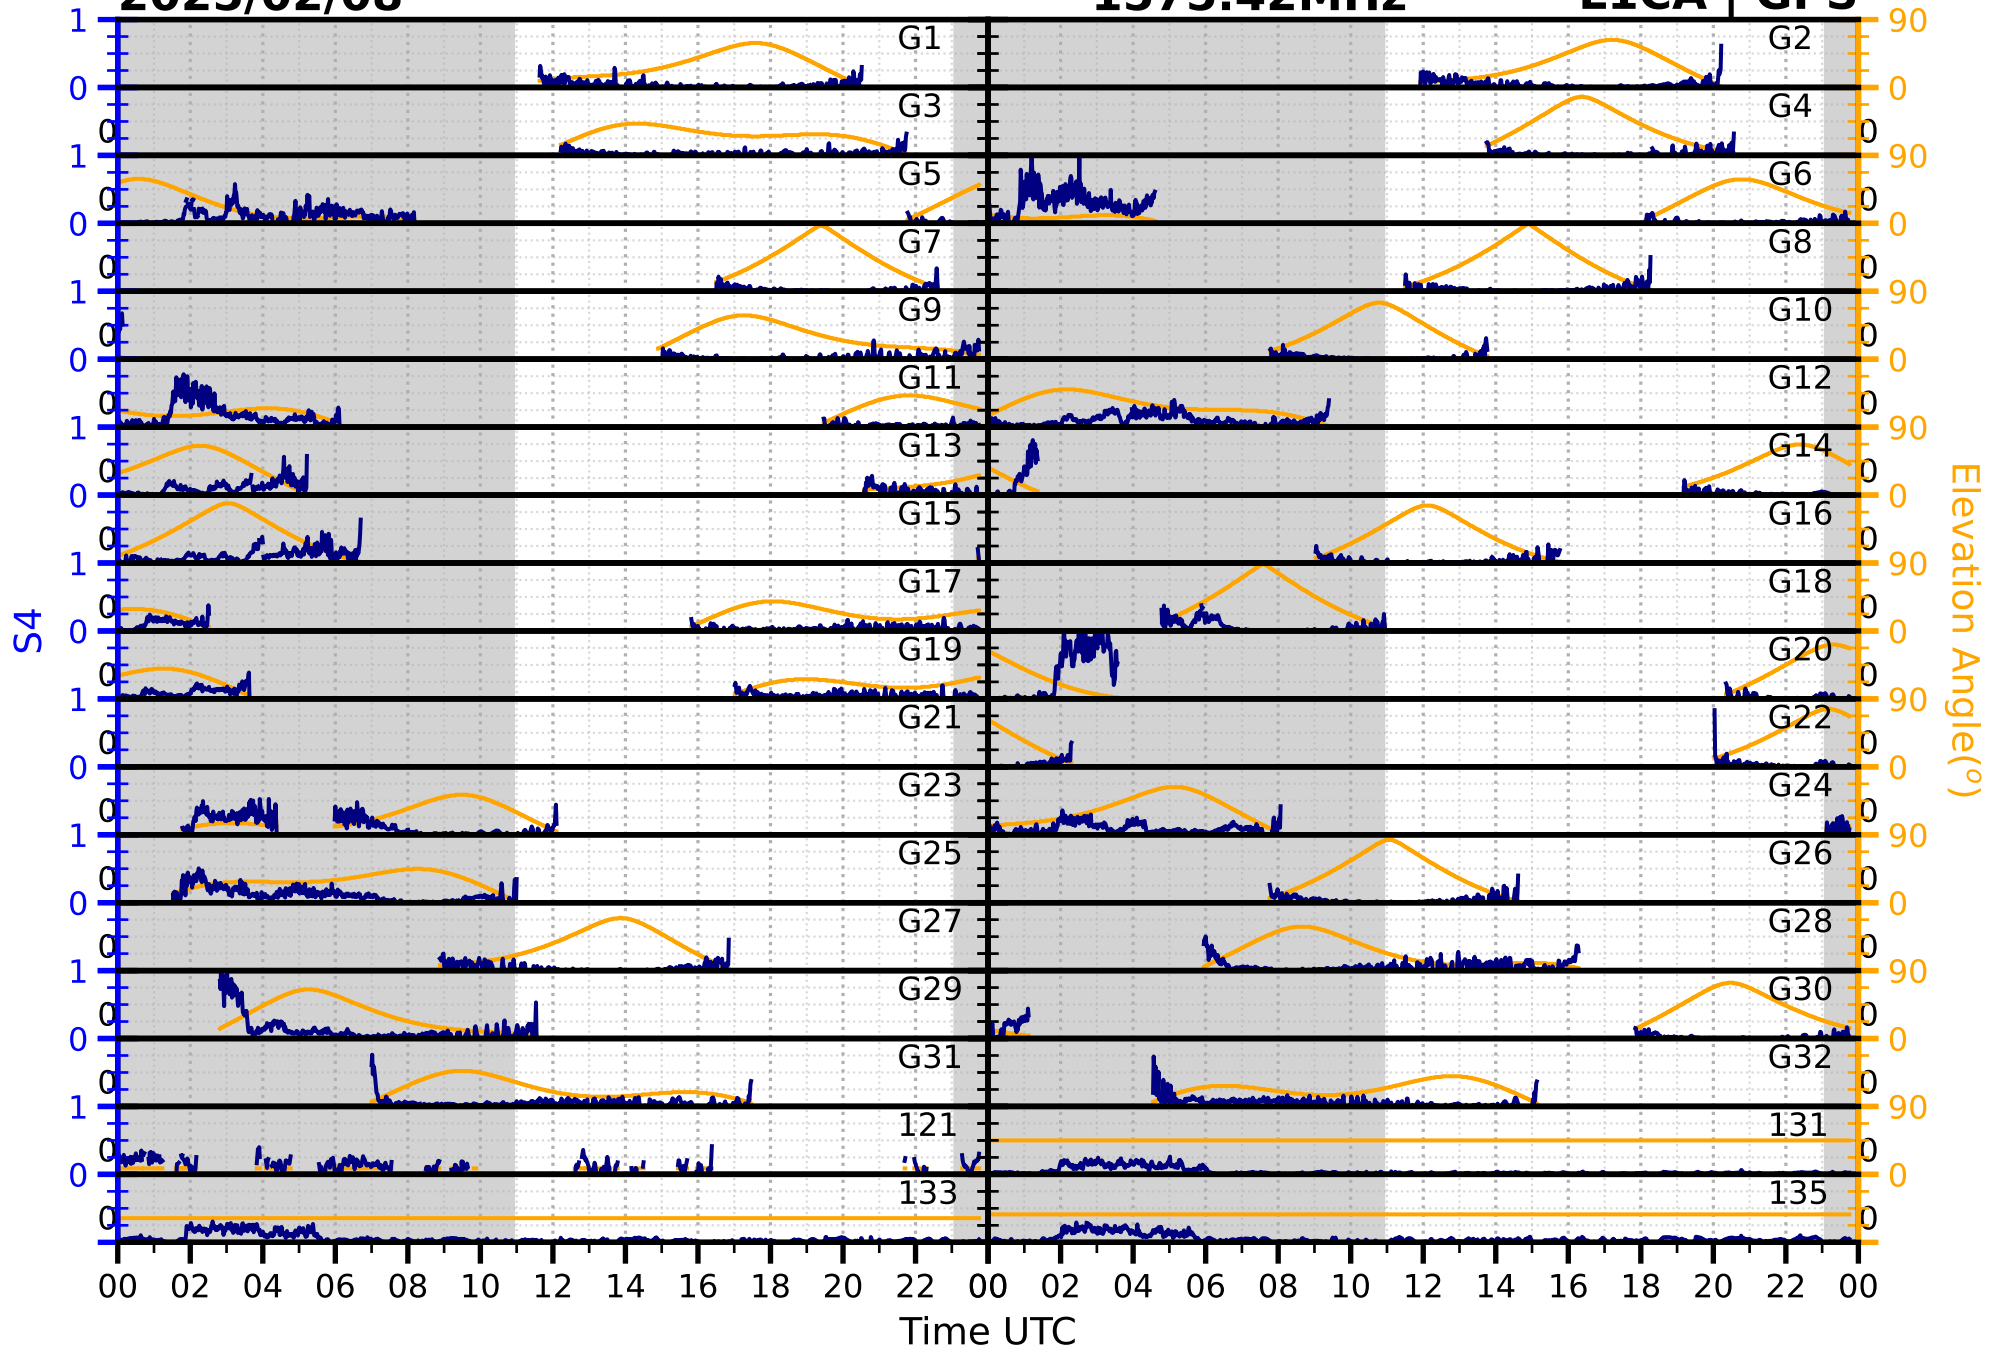

2025/02/08

S4

1575.42MHz

L1CA | GPS

2025/02/08

S4

1575.42MHz

L1BC | GALILEO

2025/02/08

S4

1602MHz

L1CA | GLONASS